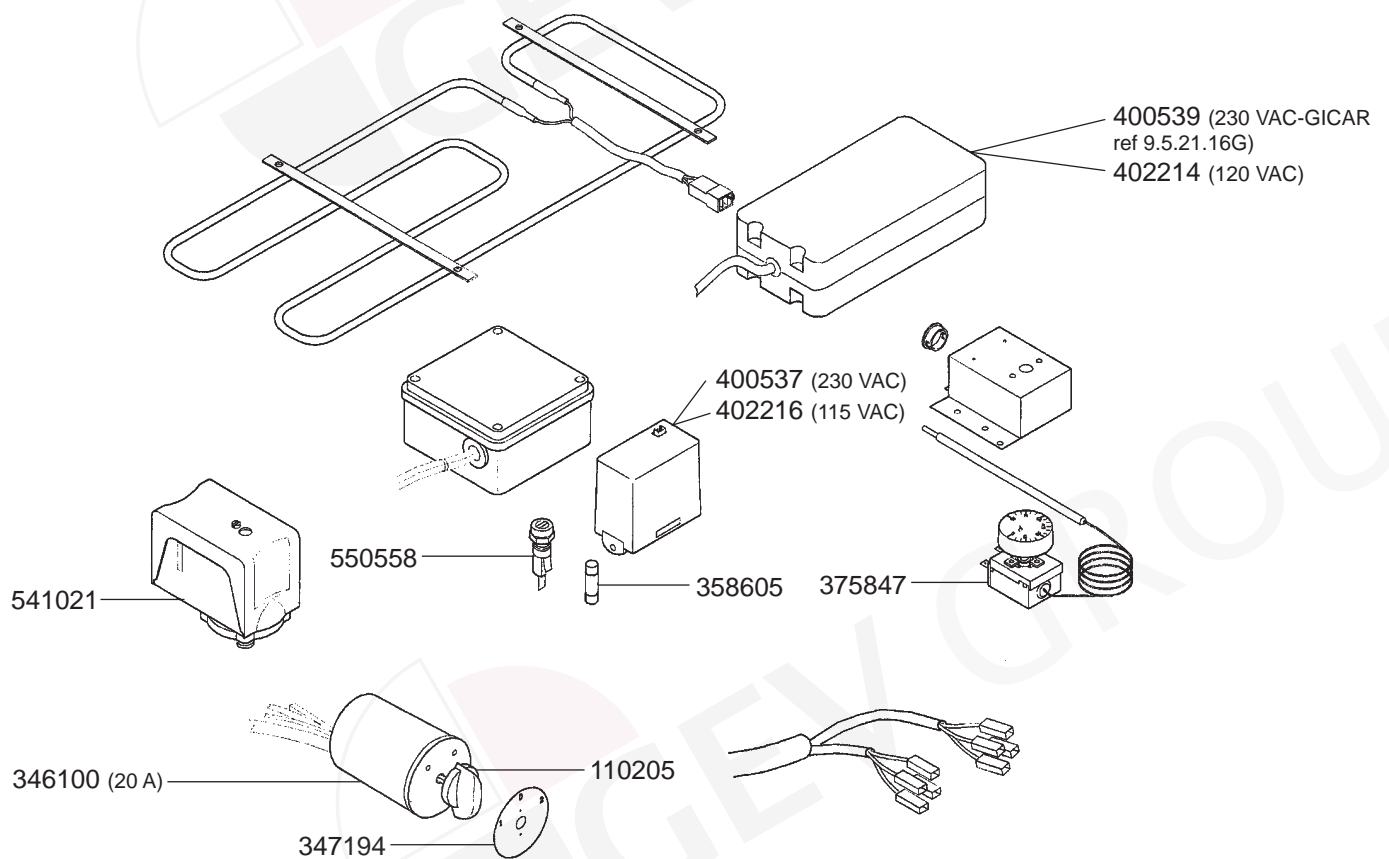

ELECTRICAL COMPONENTS SIBILLA