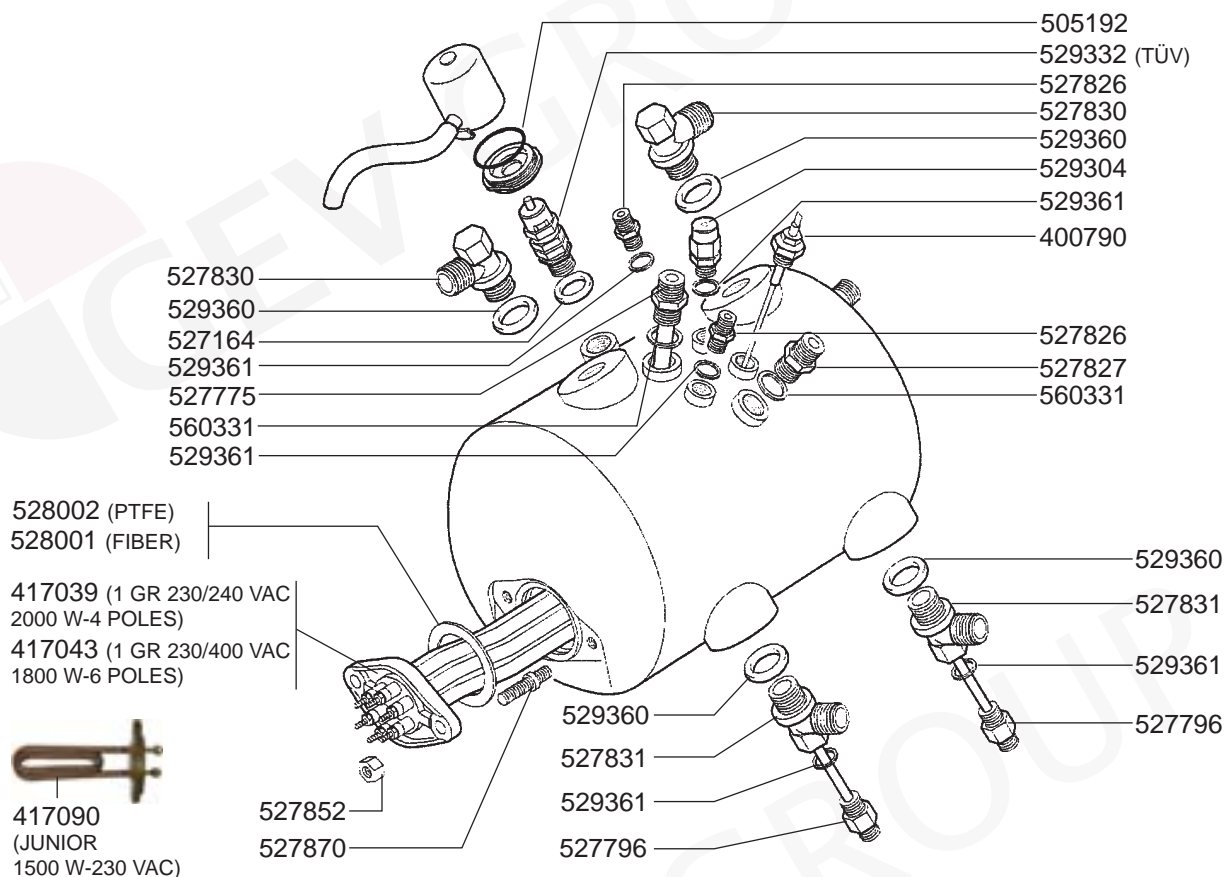

BOILER COMPATTA VARIOUS