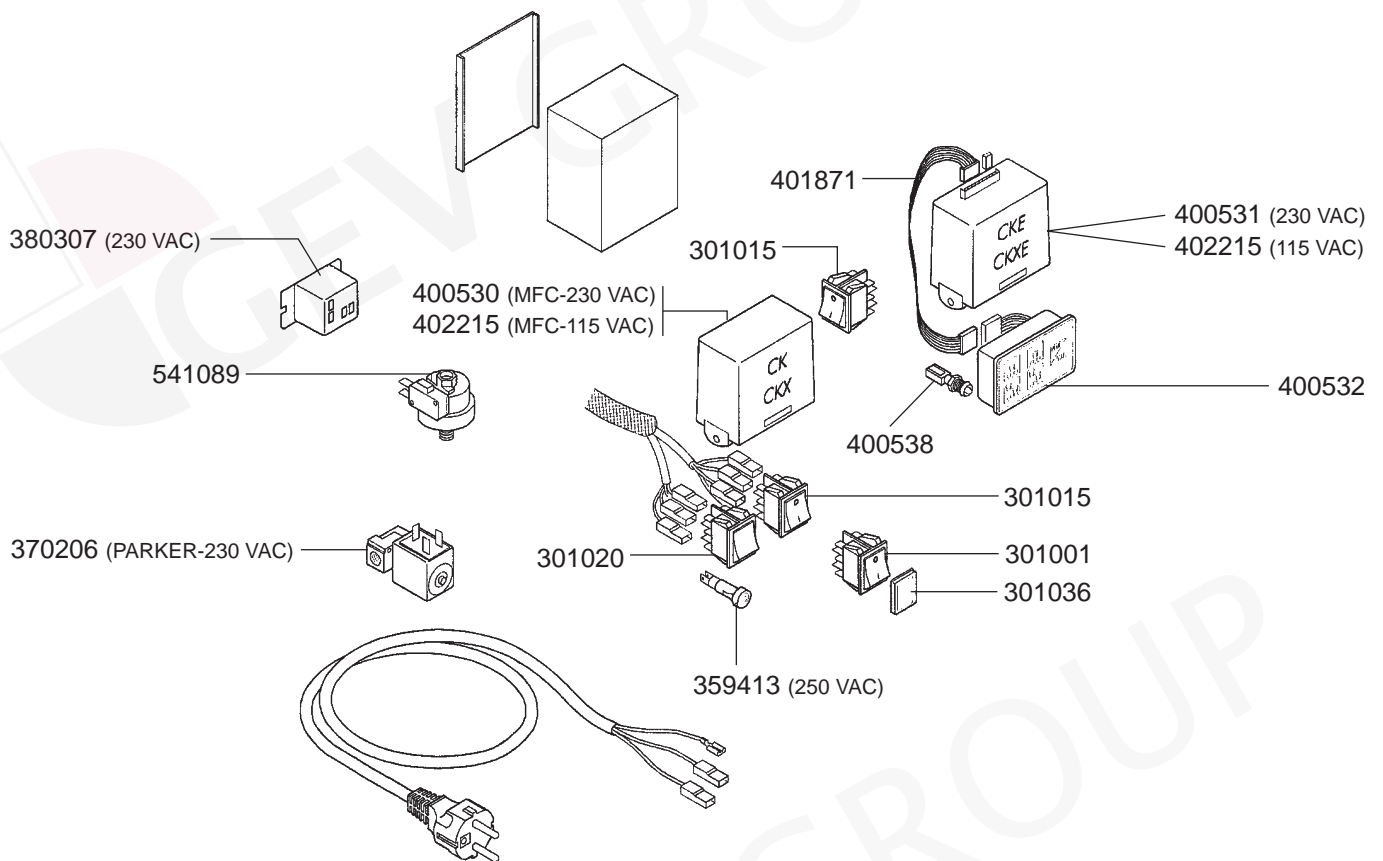

ELECTRICAL COMPONENTS COMPACT