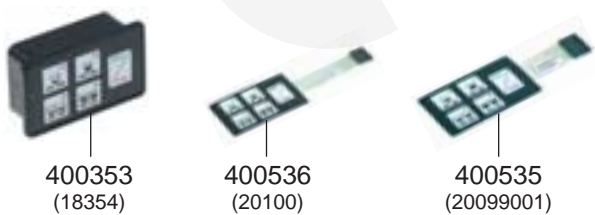

ELECTRICAL COMPONENTS ARGENTA/DIVINA

ARGENTA