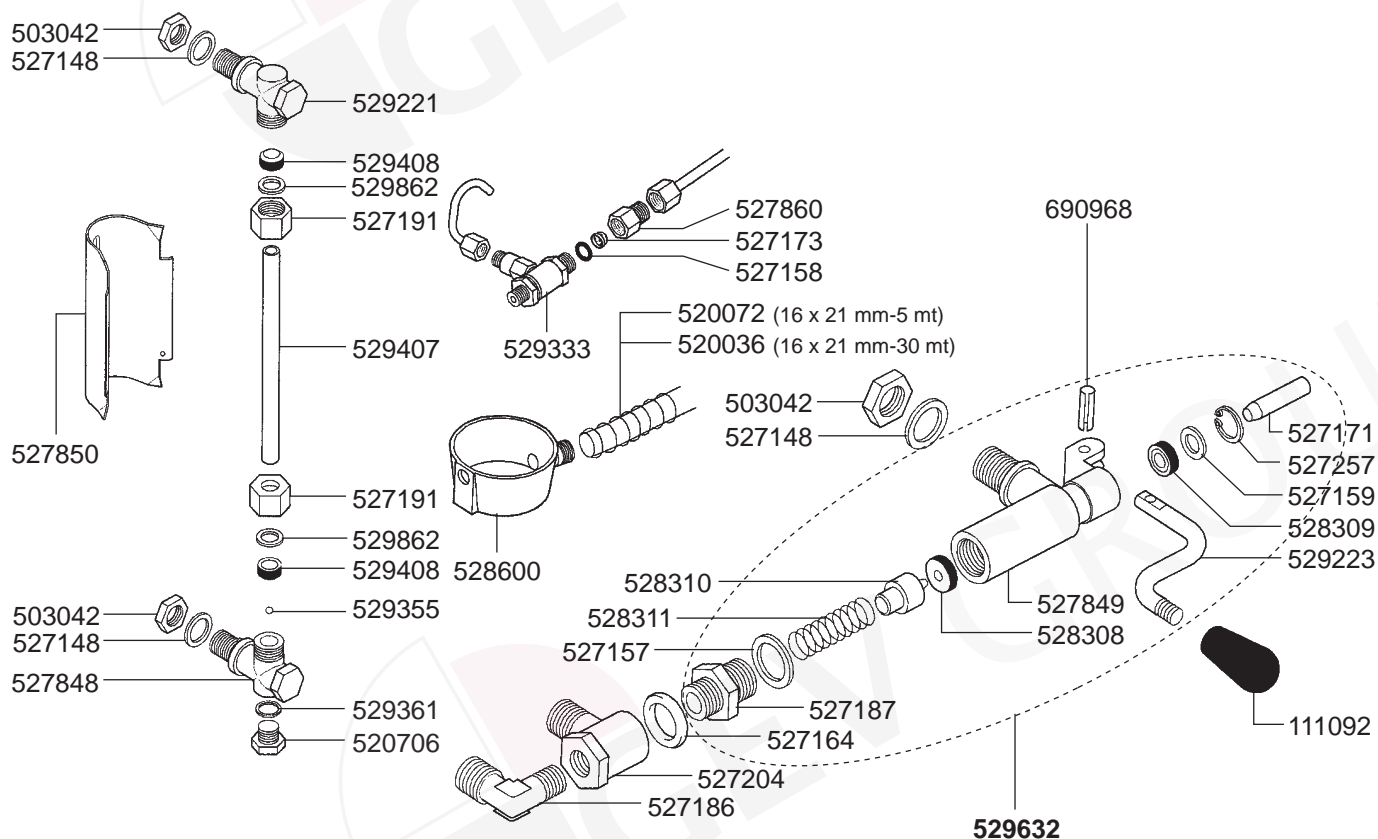

LEVEL INDICATOR INDICATOR/VALVES/DRIP TRAY