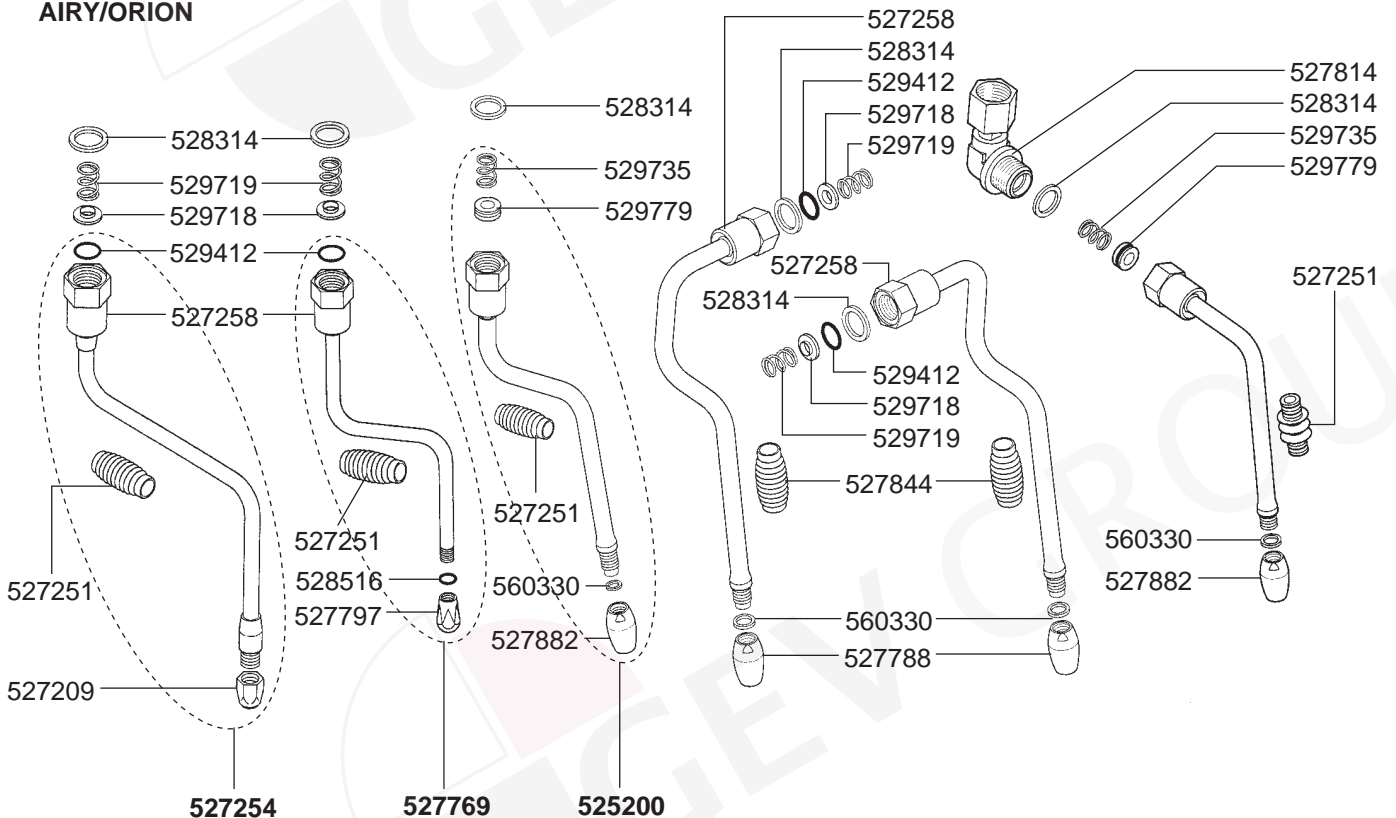

STEAM/WATER TAPS

POLARIS/ATLAS/
AIRY/ORION

JUNIOR/NOVA

SPHERA

VENUS

VELA