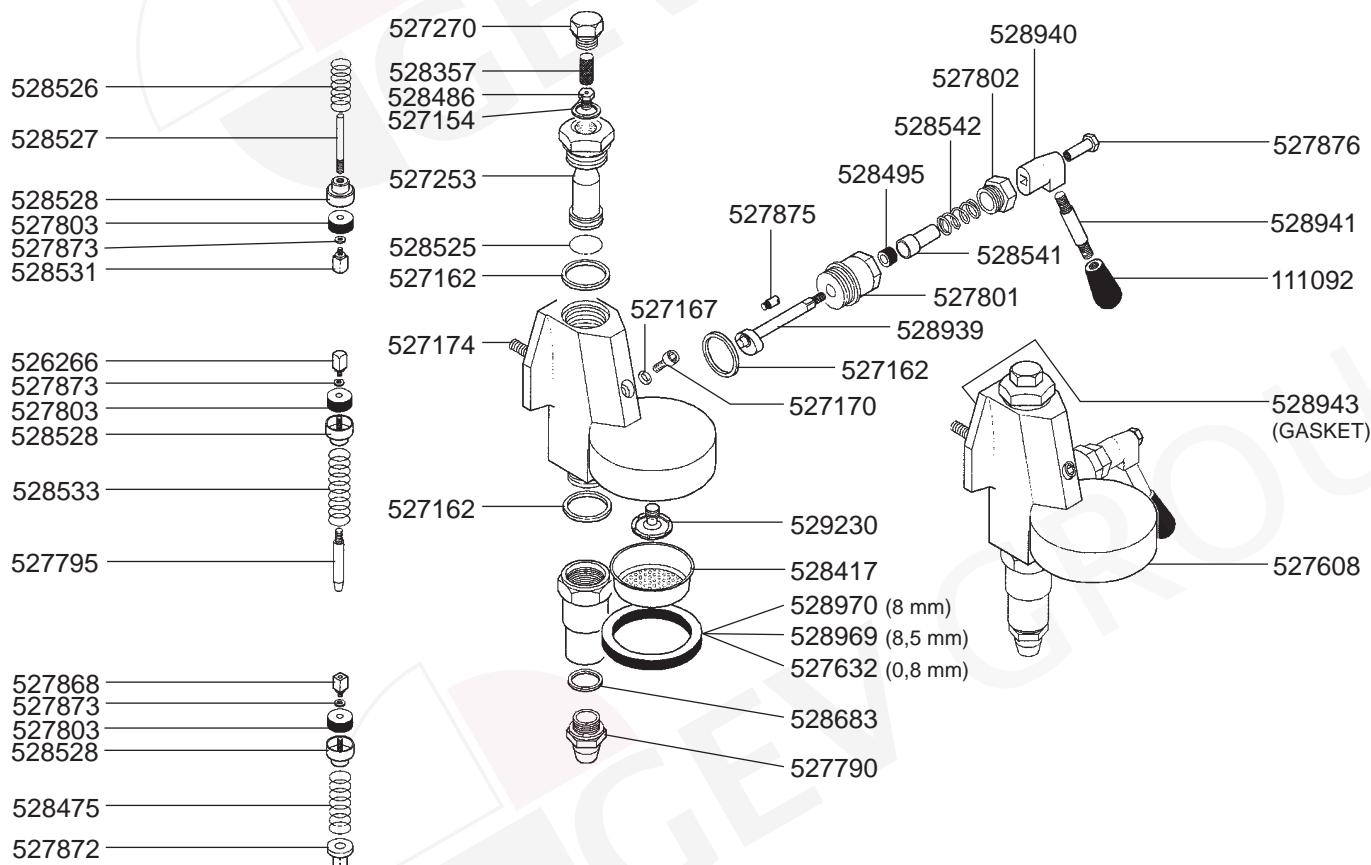

SOLENOID GROUP

MANUAL GROUP

SOLENOID GROUP

FILTER HOLDERS

FILTER HOLDERS

LEVER GROUP

STEAM/WATER TAPS

STEAM/WATER TAPS

BOILER VARIOUS COMPATTA

BOILER VARIOUS ORION

4 POLES

- 417039 (1 GR, 230/240 VAC-2000 W)
- 417040 (2 GR, 230/240 VAC-2600 W)
- 417064 (3 GR, 230/240 VAC-3700 W)

6 POLES

- 417043 (1 GR, 230/240 VAC-1800 W)
- 417233 (2 GR, 230/240 VAC-3000 W)
- 417088 (3 GR, 230/240 VAC-3700 W)
- 527771 (2 GR, 230/240 VAC-4500 W)
- 527770 (3/4 GR, 230/240 VAC-5000 W)

BOILER VARIOUS VENUS

4 POLES

- 417039 (1 GR, 230/240 VAC-2000 W)
- 417040 (2 GR, 230/240 VAC-2600 W)
- 417064 (3 GR, 230/240 VAC-3700 W)

6 POLES

- 417043 (1 GR, 230/240 VAC-1800 W)
- 417233 (2 GR, 230/240 VAC-3000 W)
- 417088 (3 GR, 230/240 VAC-3700 W)
- 527771 (2 GR, 230/240 VAC-4500 W)
- 527770 (3/4 GR, 230/240 VAC-5000 W)