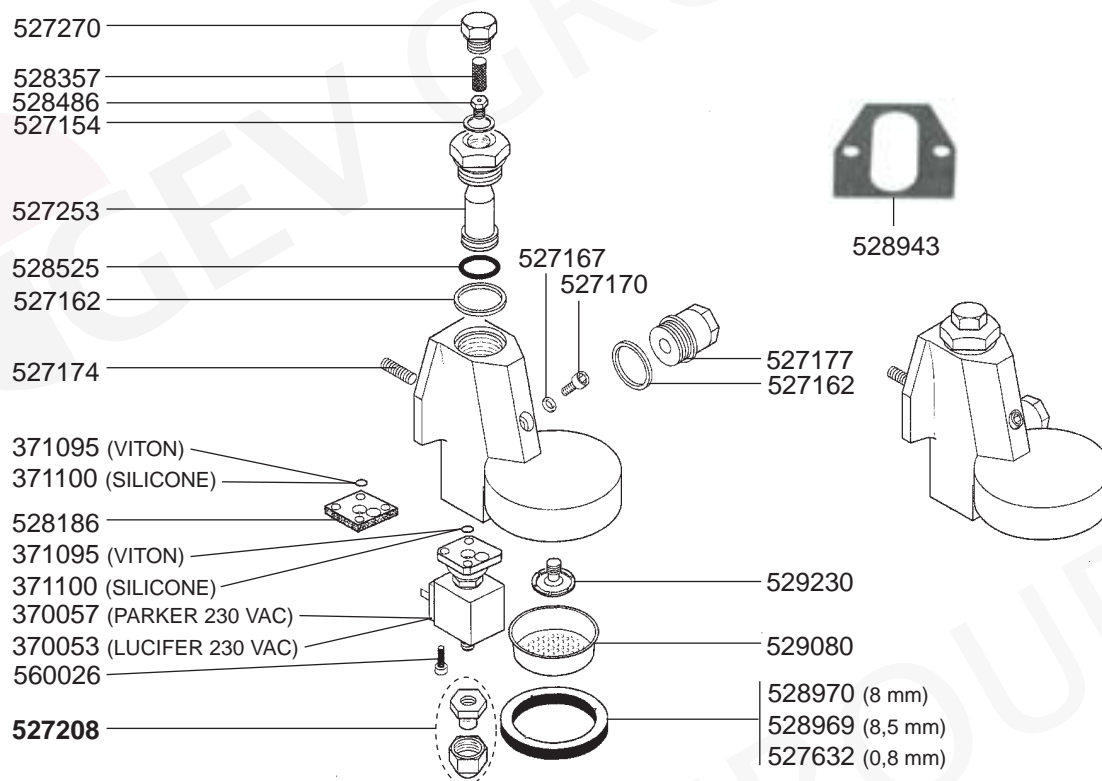

SOLENOID GROUP

MANUAL GROUP

SOLENOID GROUP

FILTER HOLDERS

FILTER HOLDERS

LEVER GROUP

STEAM/WATER TAPS

STEAM/WATER TAPS

BOILER VARIOUS VENUS

4 POLES

- 417039 (1 GR, 230/240 VAC-2000 W)
- 417040 (2 GR, 230/240 VAC-2600 W)
- 417064 (3 GR, 230/240 VAC-3700 W)

6 POLES

- 417043 (1 GR, 230/240 VAC-1800 W)
- 417233 (2 GR, 230/240 VAC-3000 W)
- 417088 (3 GR, 230/240 VAC-3700 W)
- 527771 (2 GR, 230/240 VAC-4500 W)
- 527770 (3/4 GR, 230/240 VAC-5000 W)