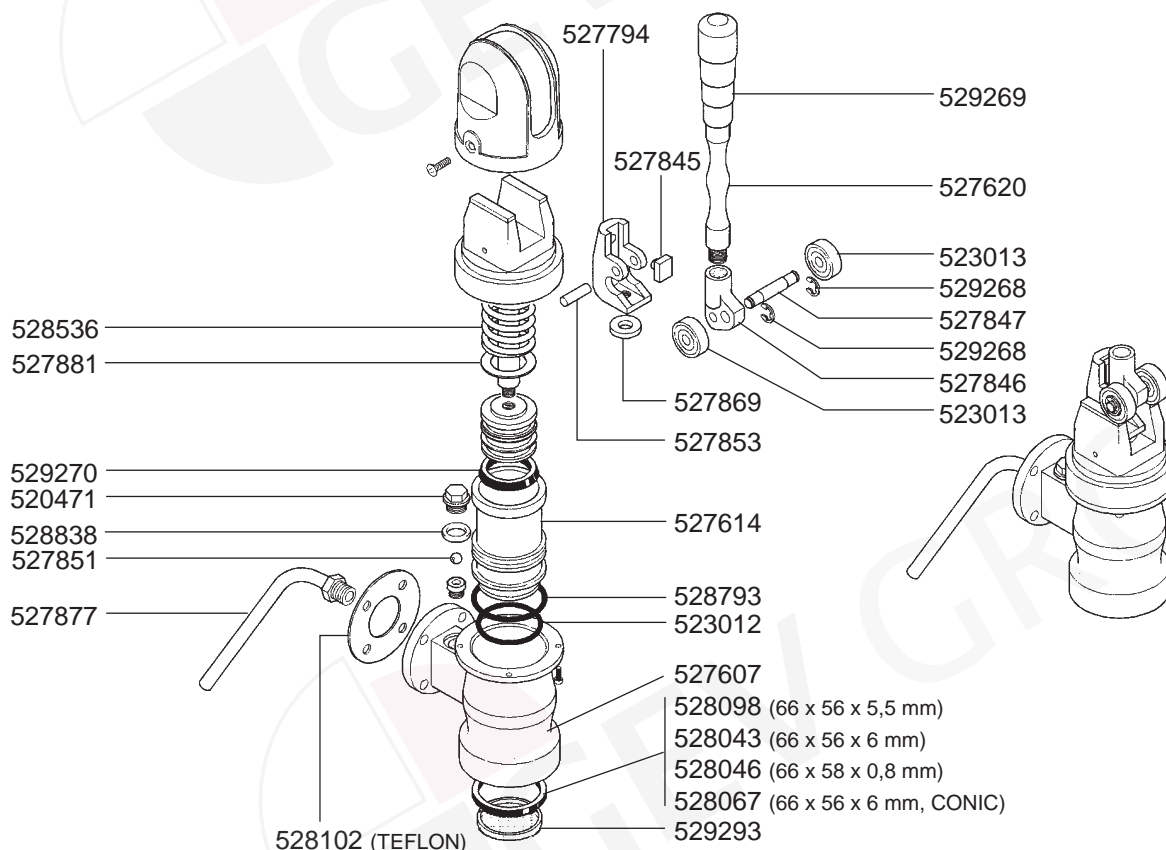

SOLENOID GROUP

MANUAL GROUP

SOLENOID GROUP

FILTER HOLDERS

FILTER HOLDERS

LEVER GROUP

STEAM/WATER TAPS

STEAM/WATER TAPS

BOILER VARIOUS VENUS

4 POLES

- 417039 (1 GR, 230/240 VAC-2000 W)
- 417040 (2 GR, 230/240 VAC-2600 W)
- 417064 (3 GR, 230/240 VAC-3700 W)

6 POLES

- 417043 (1 GR, 230/240 VAC-1800 W)
- 417233 (2 GR, 230/240 VAC-3000 W)
- 417088 (3 GR, 230/240 VAC-3700 W)
- 527771 (2 GR, 230/240 VAC-4500 W)
- 527770 (3/4 GR, 230/240 VAC-5000 W)