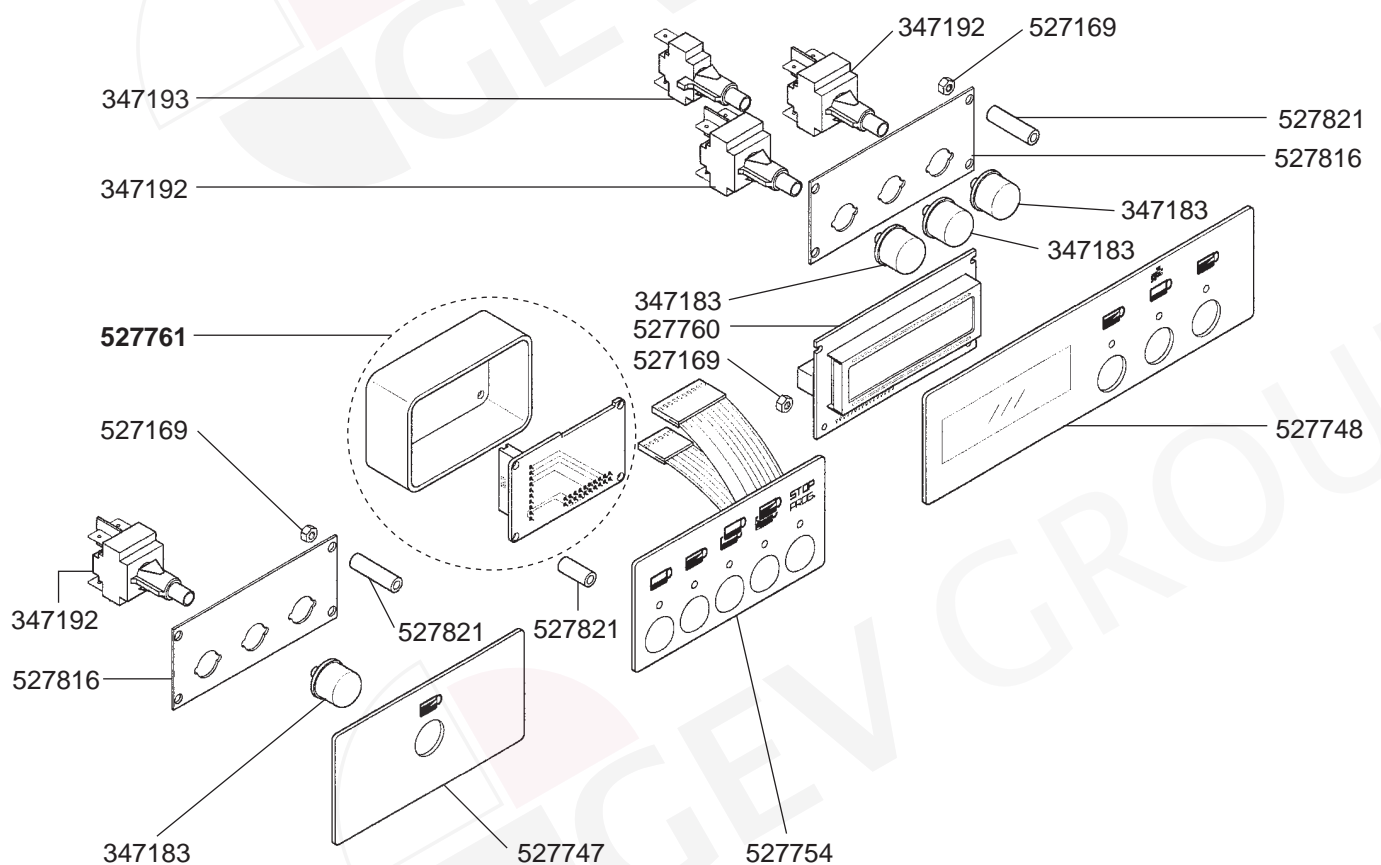

ELECTRICAL COMPONENTS POLARIS