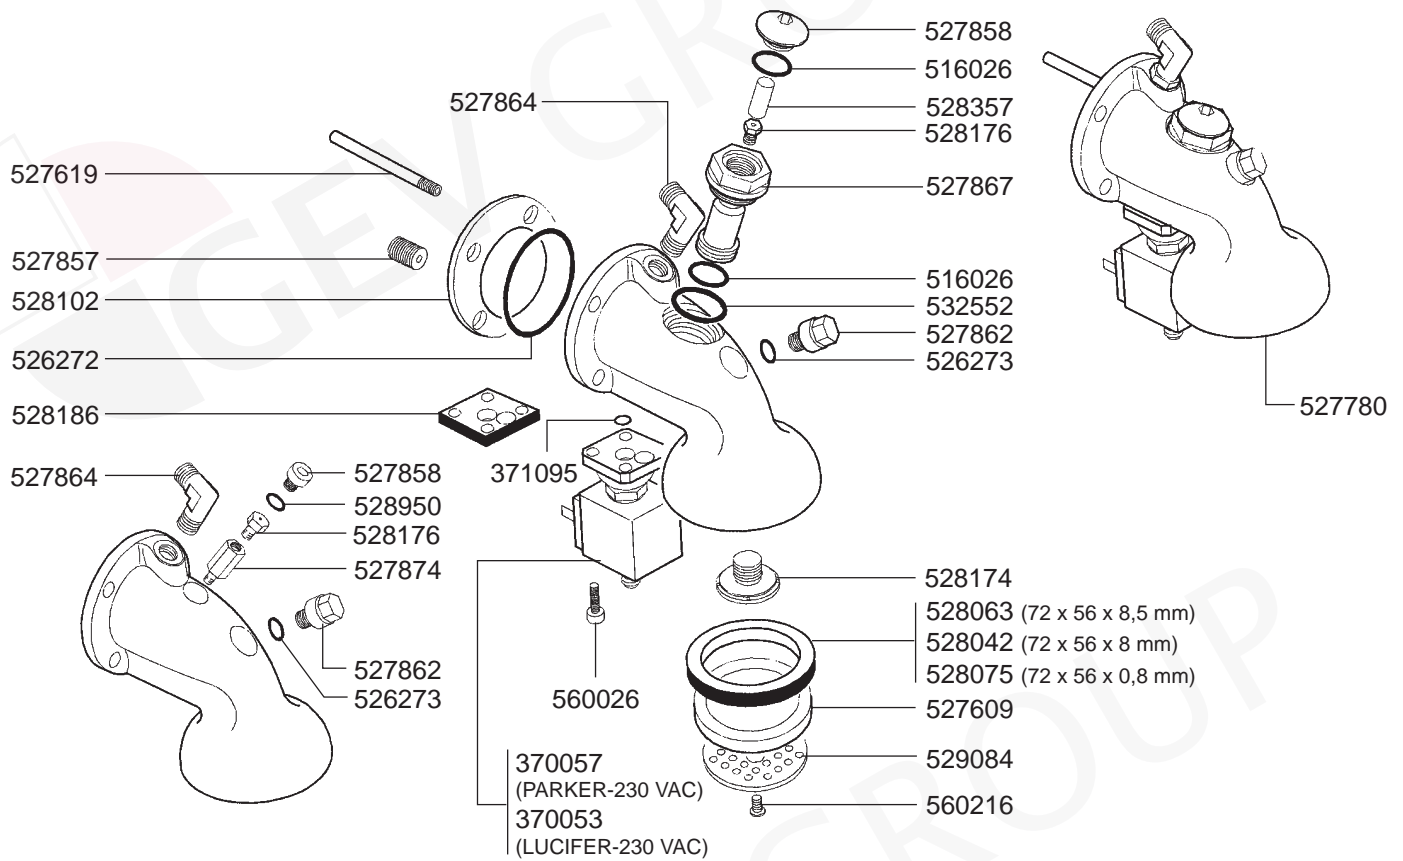

SOLENOID GROUP

MANUAL GROUP

SOLENOID GROUP

FILTER HOLDERS

FILTER HOLDERS

LEVER GROUP

STEAM/WATER TAPS

STEAM/WATER TAPS

BOILER VARIOUS VENUS

4 POLES

- 417039 (1 GR, 230/240 VAC-2000 W)
- 417040 (2 GR, 230/240 VAC-2600 W)
- 417064 (3 GR, 230/240 VAC-3700 W)

6 POLES

- 417043 (1 GR, 230/240 VAC-1800 W)
- 417233 (2 GR, 230/240 VAC-3000 W)
- 417088 (3 GR, 230/240 VAC-3700 W)
- 527771 (2 GR, 230/240 VAC-4500 W)
- 527770 (3/4 GR, 230/240 VAC-5000 W)