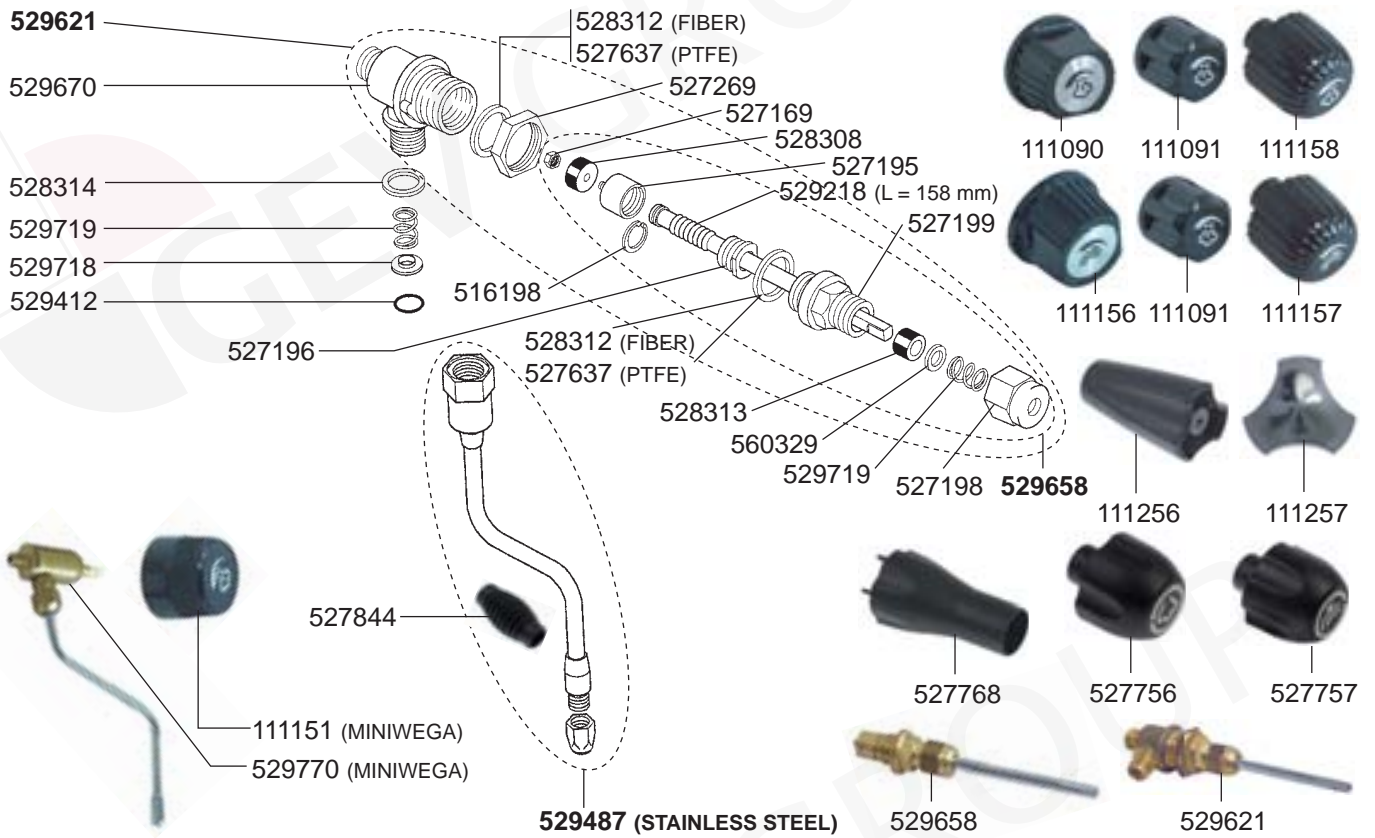

SOLENOID GROUP

MANUAL GROUP

SOLENOID GROUP

FILTER HOLDERS

FILTER HOLDERS

LEVER GROUP

STEAM/WATER TAPS

STEAM/WATER TAPS

BOILER VARIOUS VENUS

4 POLES

- 417039 (1 GR, 230/240 VAC-2000 W)
- 417040 (2 GR, 230/240 VAC-2600 W)
- 417064 (3 GR, 230/240 VAC-3700 W)

6 POLES

- 417043 (1 GR, 230/240 VAC-1800 W)
- 417233 (2 GR, 230/240 VAC-3000 W)
- 417088 (3 GR, 230/240 VAC-3700 W)
- 527771 (2 GR, 230/240 VAC-4500 W)
- 527770 (3/4 GR, 230/240 VAC-5000 W)