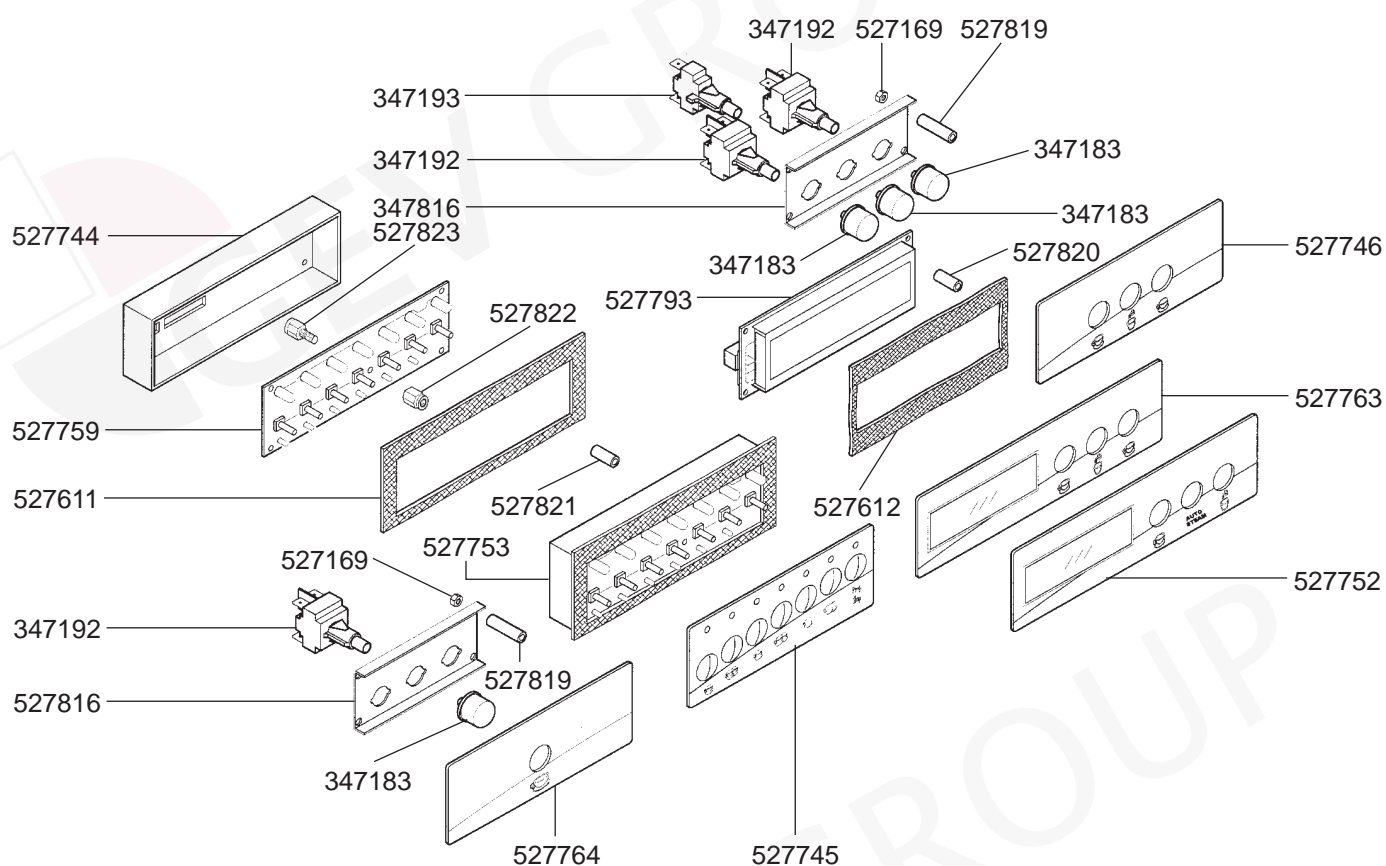

ELECTRICAL COMPONENTS VELA