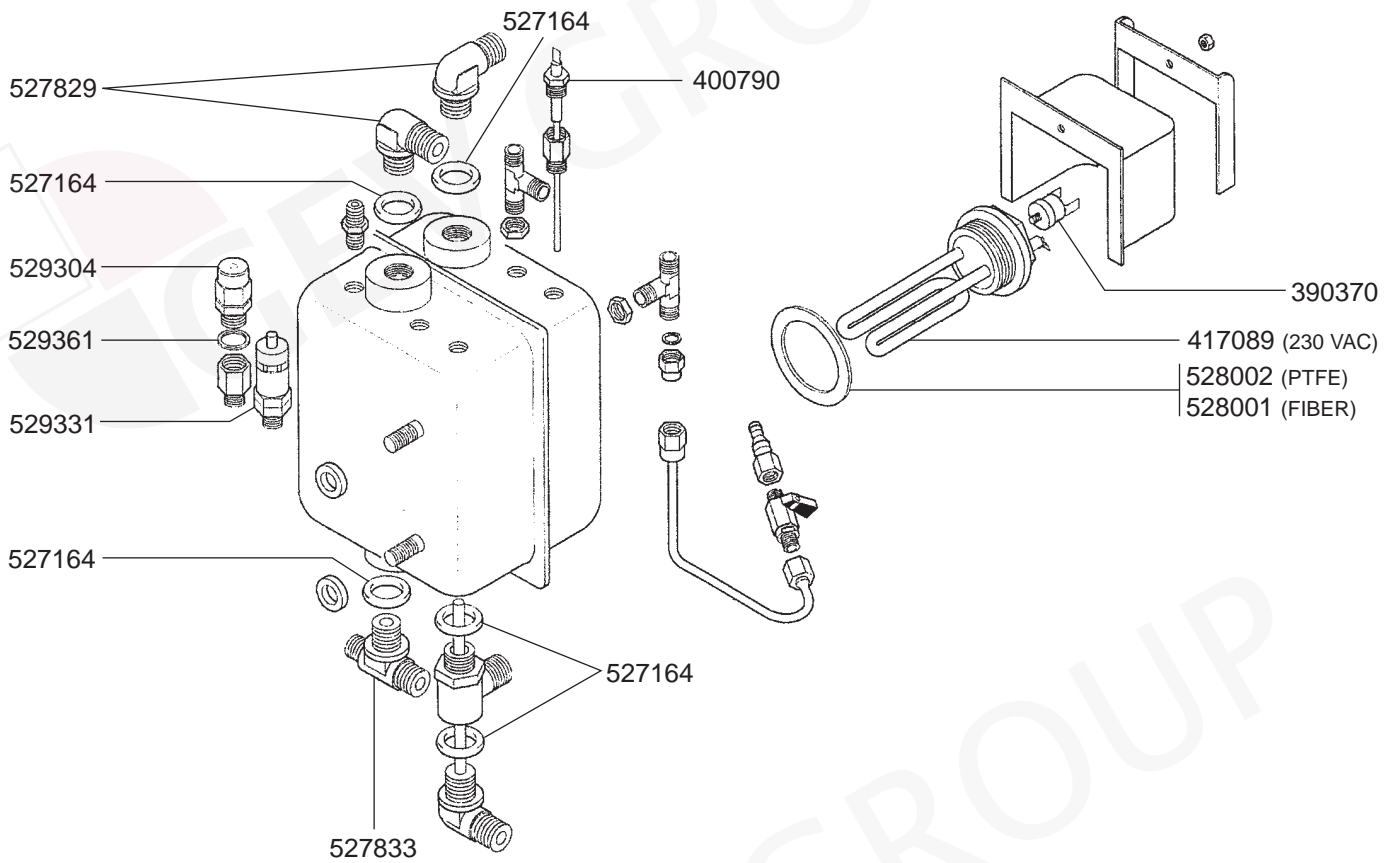

BOILER VARIOUS MININOVA