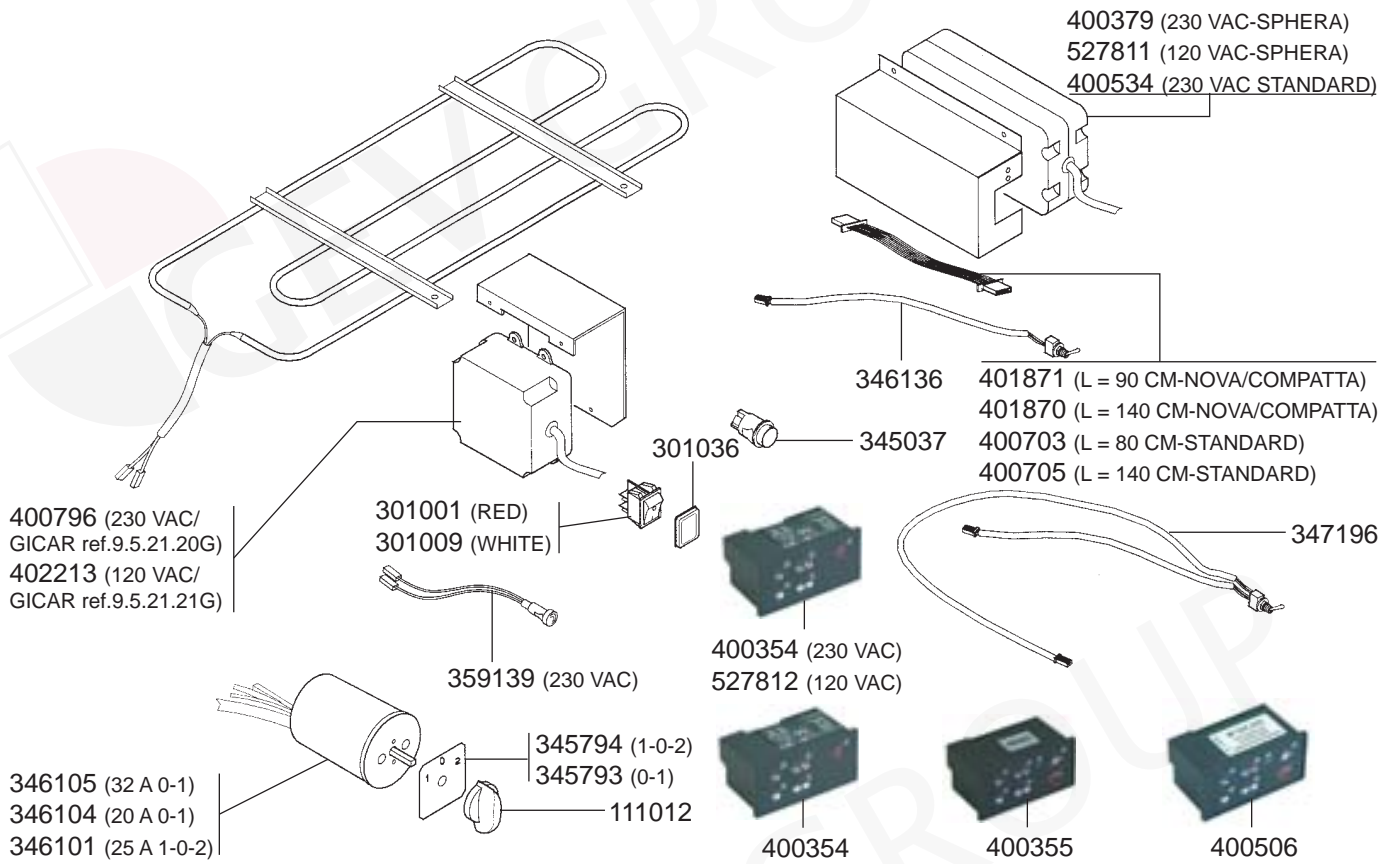

ELECTRICAL COMPONENTS EVD/EVD TH