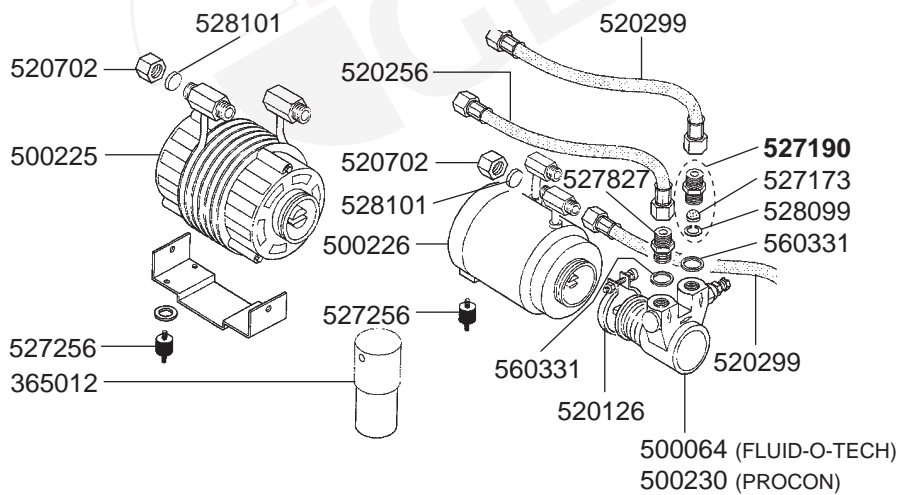

MOTOR/MANOMETER/VARIOUS