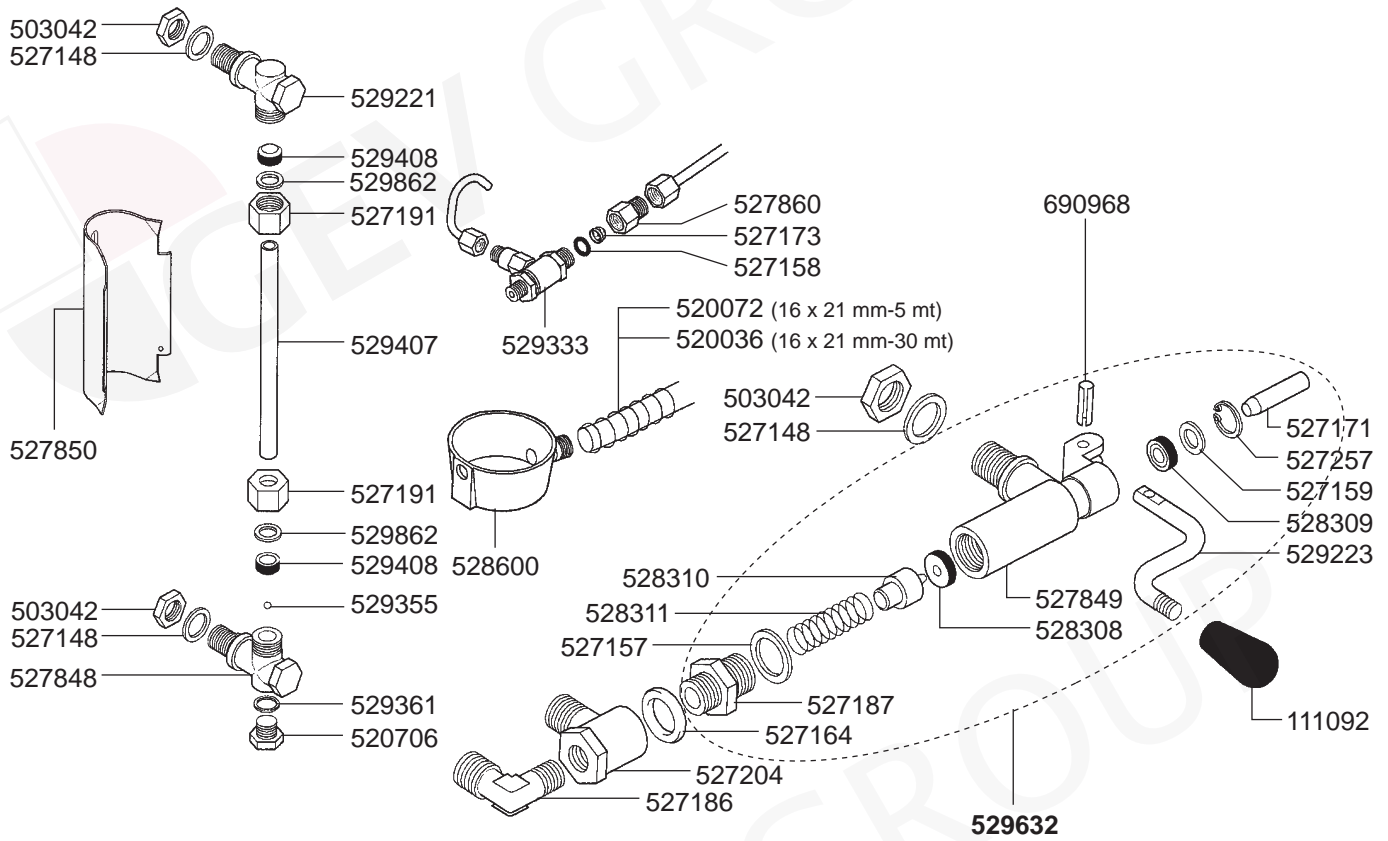

LEVEL INDICATOR/VALVES/DRIP TRAY