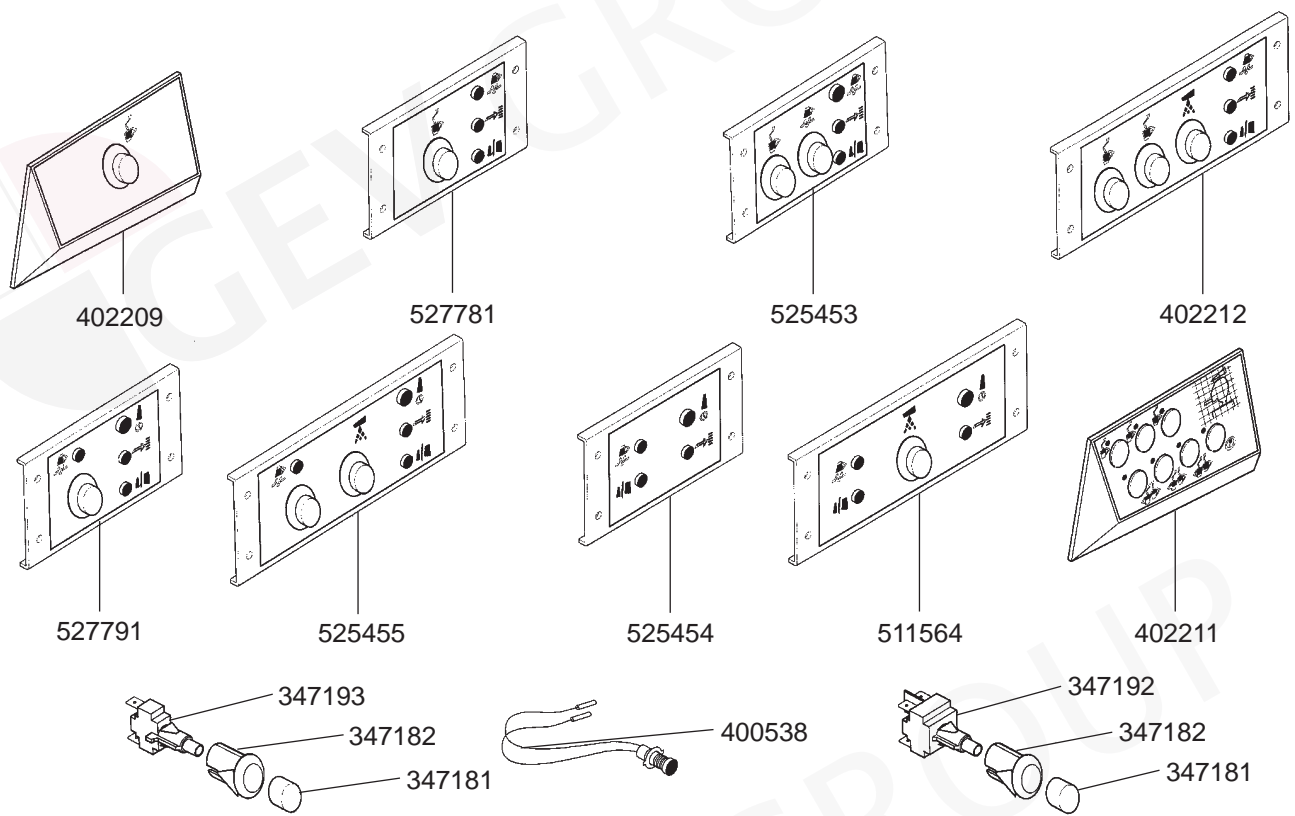

ELECTRICAL COMPONENTS VENUS