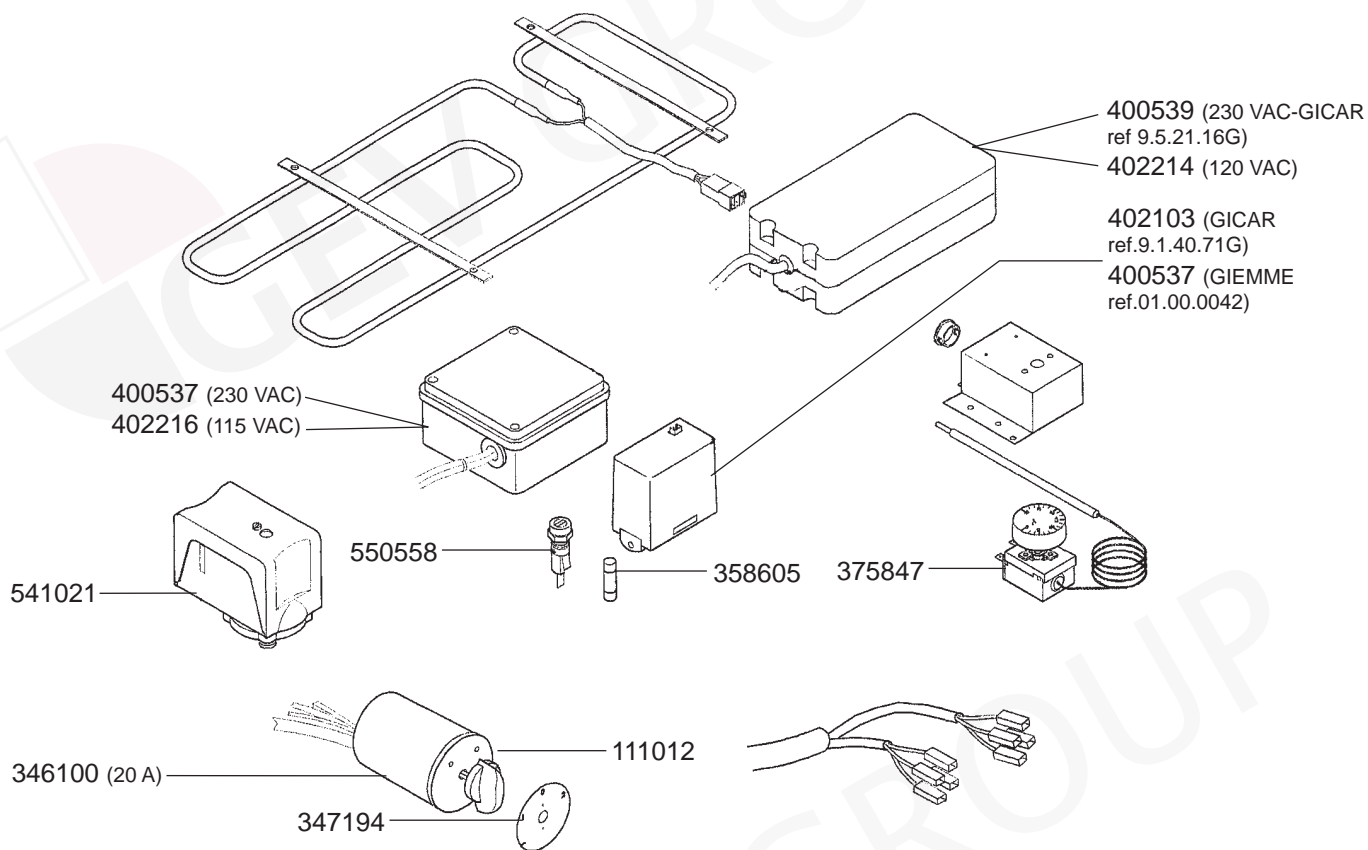

ELECTRICAL COMPONENTS VENUS/POLARIS