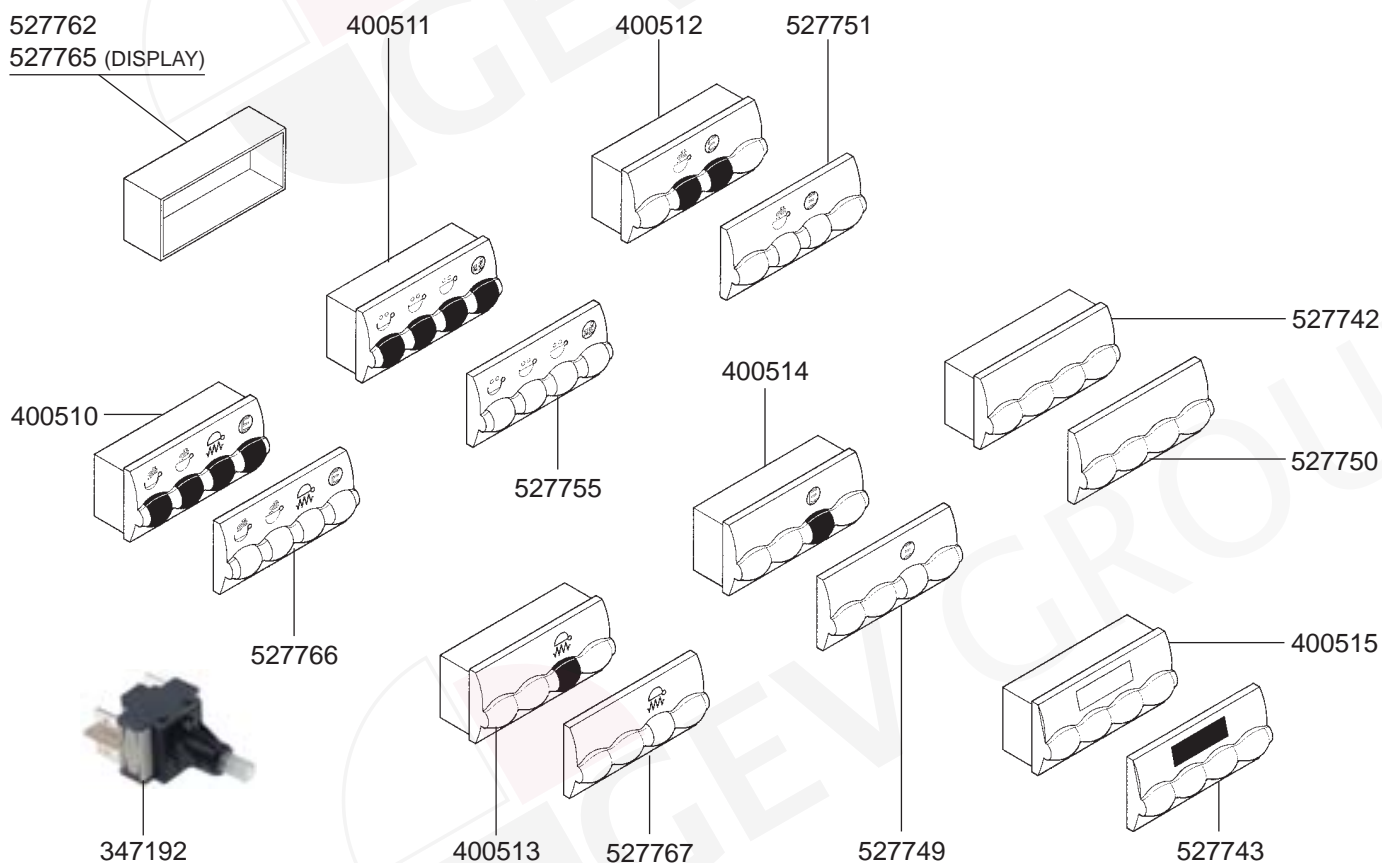

ELECTRICAL COMPONENTS SPHERA