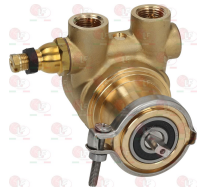

BOILER

RY04

Positions without LF code no.: upon request

ROYAL

Position	LF code no.	Description
1	1755210	HEATING ELEMENT 3500W 230V
1	1755211	HEATING ELEMENT 5200W 230V
2	1186179	PTFE FLAT GASKET \varnothing 57x43x3 mm
6	1186445	ROUND COPPER GASKET \varnothing 26x21.4x2 mm
11	1523534	BOILER VALVE \varnothing 1/4"M
11	1523537	BOILER VALVE \varnothing 1/4"M
11	1523538	BOILER VALVE \varnothing 1/4"M
12	1186445	ROUND COPPER GASKET \varnothing 26x21.4x2 mm
15	3349348	NICHEL-PL.HOSE-END FITTING \varnothing 1/2"M \varnothing 12
16	1515006	BOILER VALVE \varnothing 3/8"M-1/2"M 1.8 bar
17	3349340	NICHEL-PL.T-FITTING \varnothing 1/4"M-1/4"M-1/4"M
18	1755208	HEATING ELEMENT 3300W 230V
18	1755209	HEATING ELEMENT 4000W 230V
19	1186623	PTFE FLAT GASKET \varnothing 53x43x3 mm
25	1186606	FLAT CARBO GASKET \varnothing 57x43x3 mm
26	1186633	FLAT CARBO GASKET \varnothing 53x42x3 mm

ROYAL

1523538 BOILER VALVE \varnothing 1/4" M
made of brass

ROYAL 3630001

1523059 BOILER VALVE \varnothing 3/8" M - 1.8 bar CE/PED
calibration pressure 1.8 bar
steam outlet flowrate 87 Kg/h
viton seal
operating temperature -20/+200°C
CE/PED certified valve

ROYAL 5002150

1168011 STAINLESS STEEL CLAMP FOR FLANGE PUMP

ROYAL

Suitable for:

ROYAL

1330101 ROTARY VANE PUMP ROTOFLOW ø 3/8" NPT

flange connection
flowrate 100 L/h
with balanced by-pass
fitting ø 3/8" conical NPT
N.S.F. approved
PUMP VERSION ECO-BRASS
BRASS CW510L LEAD ≤0.2%

ROYAL

Suitable for:

1168011 STAINLESS STEEL CLAMP FOR FLANGE PUMP

ROYAL

1330102 ROTARY VANE PUMP ROTOFLOW ø 3/8" NPT

flange connection
flowrate 200 L/h
with balanced by-pass
fitting ø 3/8" conical NPT
N.S.F. approved
PUMP VERSION ECO-BRASS
BRASS CW510L LEAD ≤0.2%