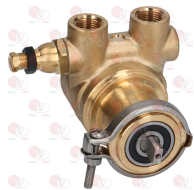

ROYAL

1523538 BOILER VALVE \varnothing 1/4" M
made of brass

ROYAL 3630001

1523059 BOILER VALVE \varnothing 3/8" M - 1.8 bar CE/PED
calibration pressure 1.8 bar
steam outlet flowrate 87 Kg/h
viton seal
operating temperature -20/+200°C
CE/PED certified valve

ROYAL 3630030

Suitable for:

Suitable for:

1515006 BOILER VALVE \varnothing 3/8"M-1/2"M 1.8 bar
 calibration pressure 1.8 bar
 steam outlet flowrate 52.28 Kg/hh
 viton seal
 operating temperature -20/+200°C
 CE/PED certified valve
 for Coffee machine (ROYAL)

ROYAL 3630025

Booster pumps

1330008 ROTARY VANE PUMP ROTOFLOW \varnothing 3/8" GAS
 clamp connection
 flowrate 150 L/h
 with balanced bypass
 fitting \varnothing 3/8" GAS
 NSF - WRAS approved
 for Coffee machine (ROYAL) DIADEMA - DOGARESSA
 SYNCHRO - TECNICA - VALLELUNGA LEVA

ROYAL 5002153

1168011 STAINLESS STEEL CLAMP FOR FLANGE PUMP

ROYAL

1330002 ROTARY VANE PUMP ROTOFLOW \varnothing 3/8" NPT
 clamp connection
 flowrate 200 L/h
 equipped with balanced bypass
 NSF - WRAS approved
 PA204