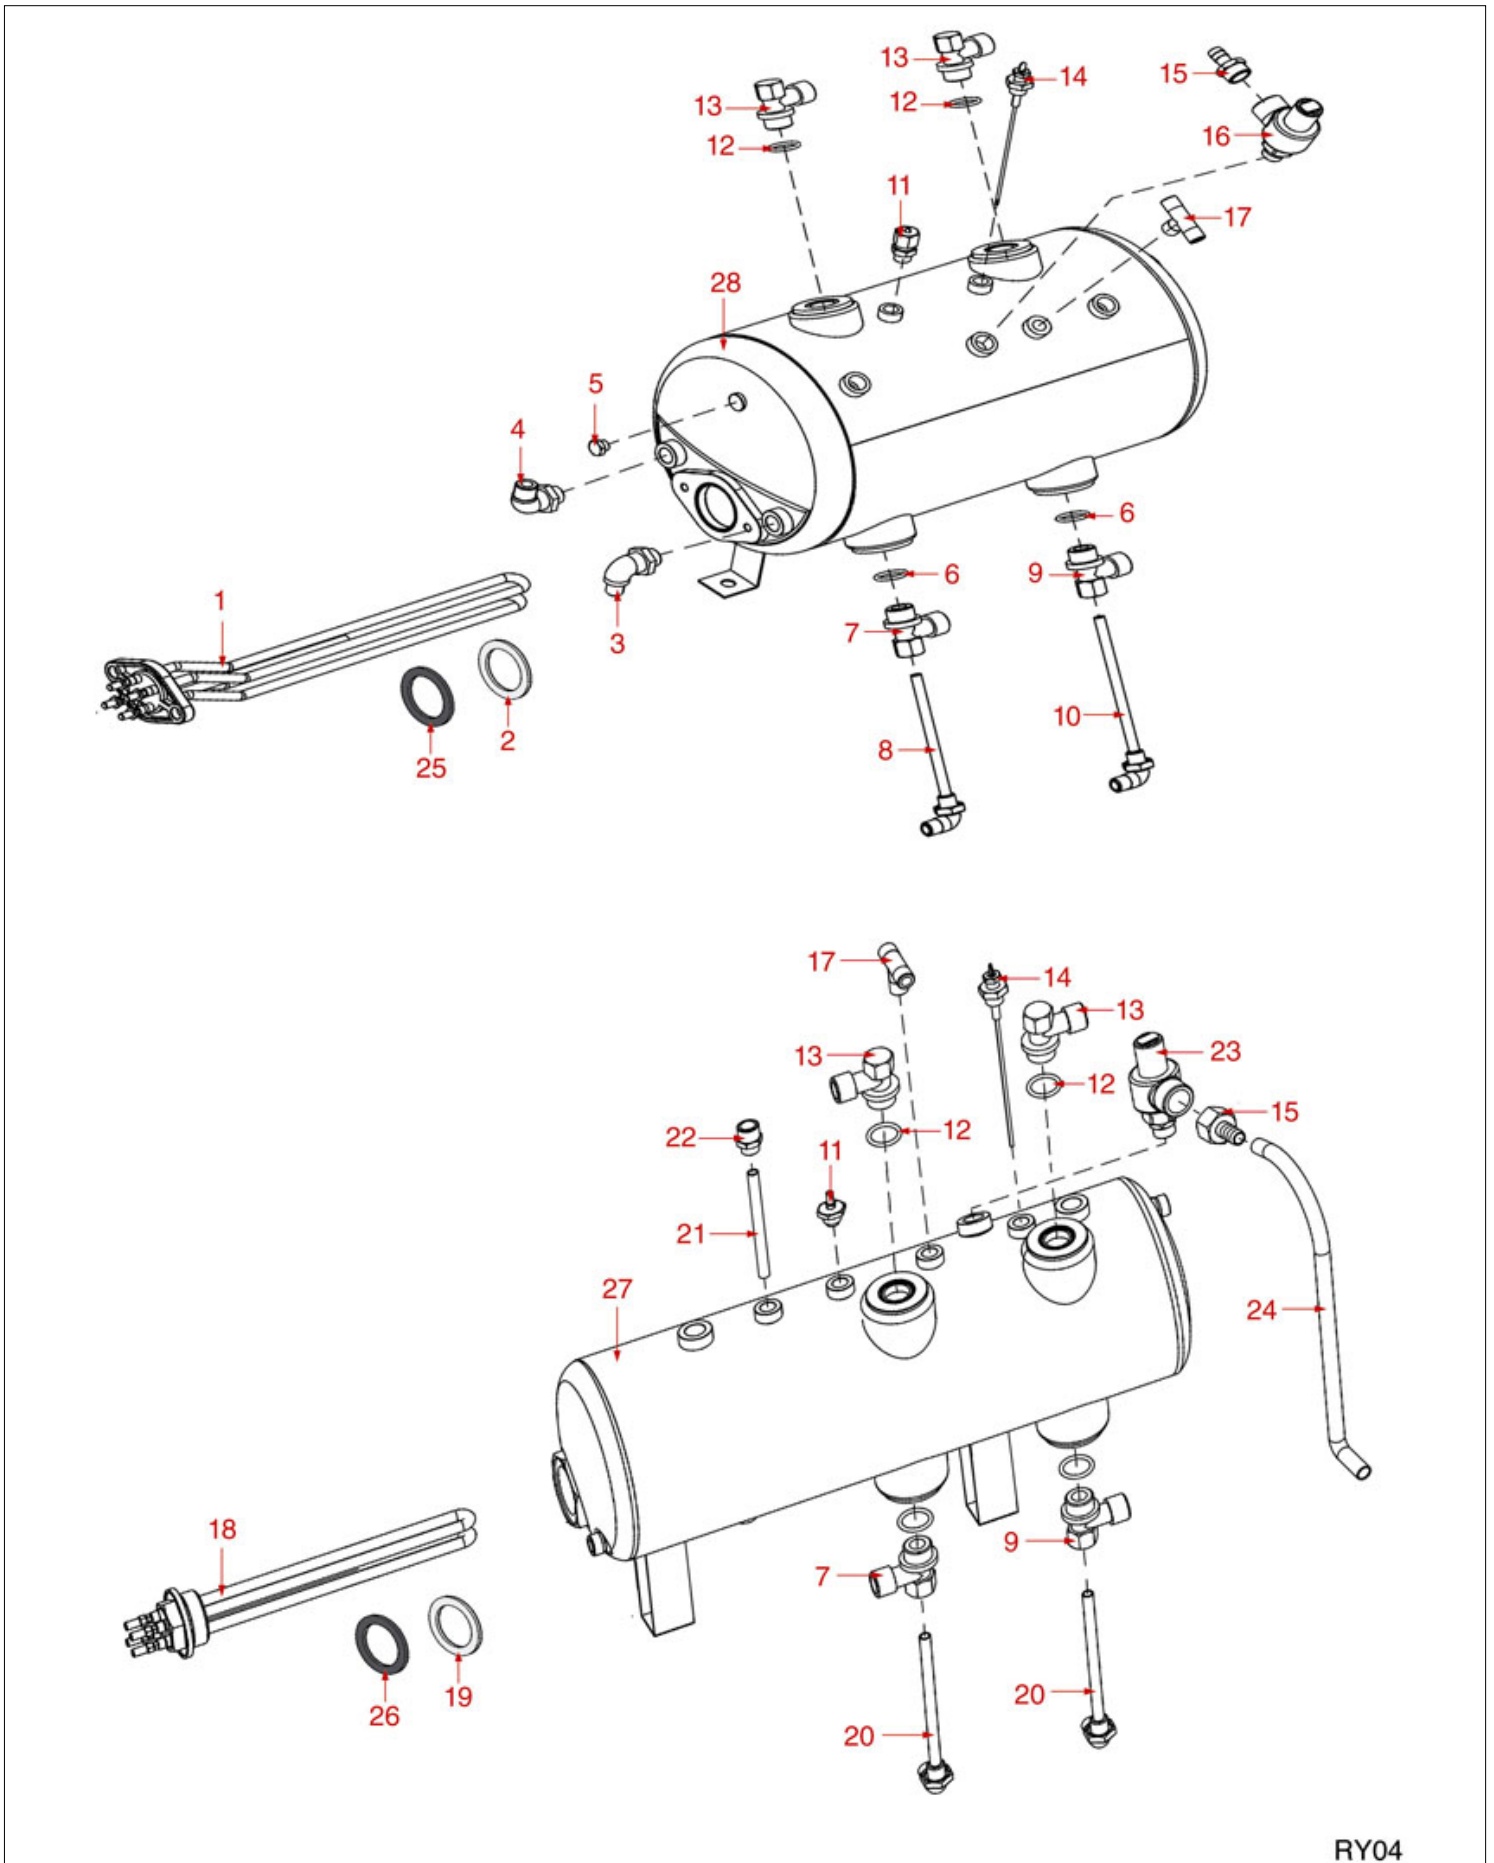

BOILER

RY04

Positions without LF code no.: upon request

ROYAL

Position	LF code no.	Description
1	1755210	HEATING ELEMENT 3500W 230V
1	1755211	HEATING ELEMENT 5200W 230V
2	1186179	PTFE FLAT GASKET $\varnothing$ 57x43x3 mm
6	1186445	ROUND COPPER GASKET $\varnothing$ 26x21.4x2 mm
11	1523534	BOILER VALVE $\varnothing$ 1/4"M
11	1523537	BOILER VALVE $\varnothing$ 1/4"M
11	1523538	BOILER VALVE $\varnothing$ 1/4"M
12	1186445	ROUND COPPER GASKET $\varnothing$ 26x21.4x2 mm
15	3349348	NICHEL-PL.HOSE-END FITTING $\varnothing$ 1/2"M $\varnothing$ 12
16	1515006	BOILER VALVE $\varnothing$ 3/8"M-1/2"M 1.8 bar
17	3349340	NICHEL-PL.T-FITTING $\varnothing$ 1/4"M-1/4"M-1/4"M
18	1755208	HEATING ELEMENT 3300W 230V
18	1755209	HEATING ELEMENT 4000W 230V
19	1186623	PTFE FLAT GASKET $\varnothing$ 53x43x3 mm
25	1186606	FLAT CARBO GASKET $\varnothing$ 57x43x3 mm
26	1186633	FLAT CARBO GASKET $\varnothing$ 53x42x3 mm