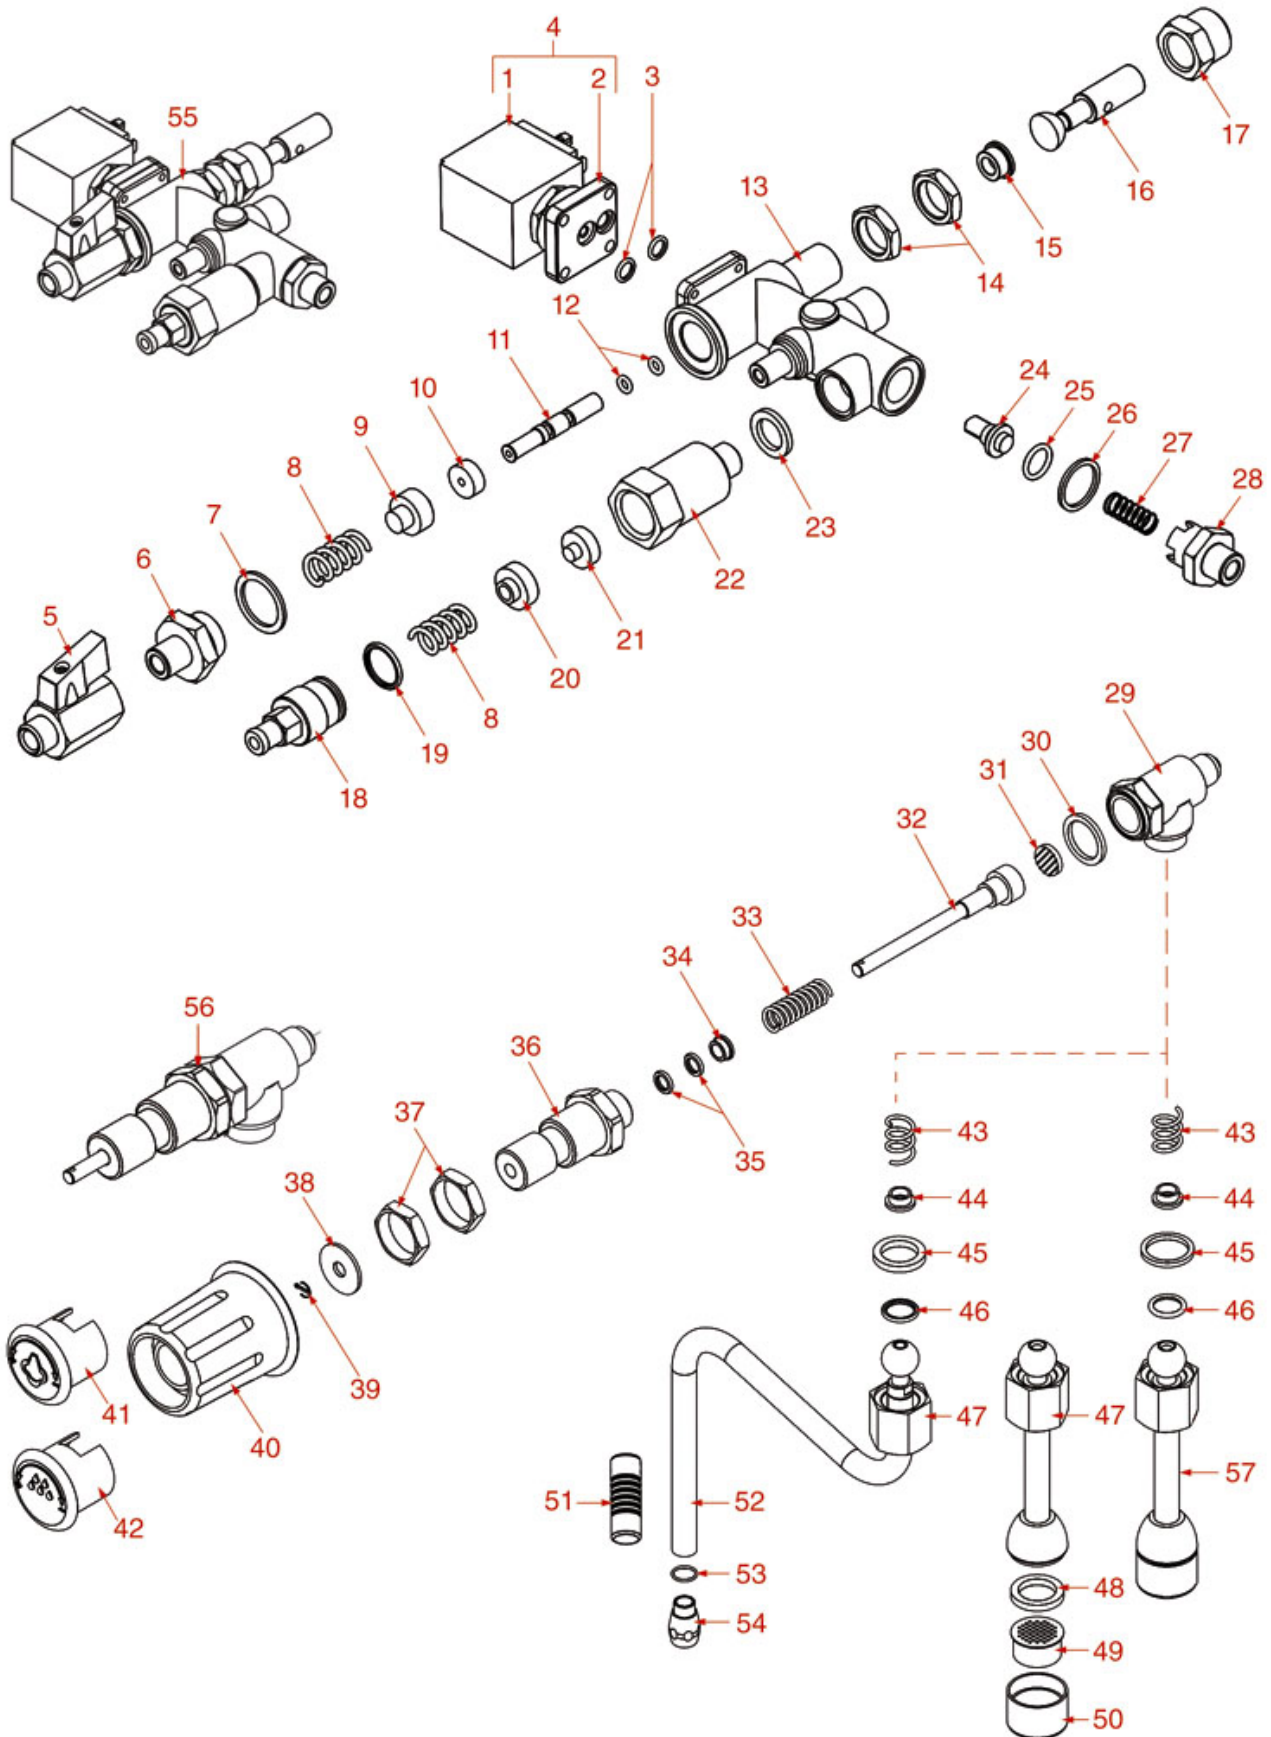

WATER/STEAM INLET TAP

ROYAL

Position	LF code no.	Description
1	1120332	COIL LUCIFER/PARKER 220/240V 9W 50Hz
1	3120032	COIL PARKER ZB09 9W 220/240V 50/60Hz
2	1120334	3-WAY MECHANICAL COMPONENT LUCIFER
2	1120339	3-WAY MECHANICAL COMPONENT PARKER
3	1186611	O-RING 02025 RED SILICONE
3	1186612	O-RING 02025 VITON
4	1120101	3-WAY SOLENOID VALVE PARKER 115V 50/60Hz
4	1120102	3-WAY SOLENOID VALVE LUCIFER 115V 60Hz
4	1120330	3-WAY SOLENOID VALVE LUCIFER 240V 50Hz
4	1120335	3-WAY SOLENOID VALVE PARKER 230V 50/60Hz
5	3526699	BALL VALVE $\varnothing$ 1/4" MF
7	1186620	COPPER FLAT GASKET $\varnothing$ 22x17x1.5 mm
12	1186900	O-RING 02015 VITON
14	1348036	NUT $\varnothing$ 3/8" WRENCH 21x6mm
17	1348344	NUT $\varnothing$ 3/8"F
23	1186404	PTFE FLAT GASKET $\varnothing$ 18x13x2 mm
24	1720011	TRIANGULAR NON-RETURN VALVE
28	1349112	FITTING $\varnothing$ 1/4"M-3/8"M
30	1186171	ROUND COPPER GASKET $\varnothing$ 22x16.5x2.2 mm
32	1324066	WATER/STEAM TAP PIN
33	1250415	TAP SPRING $\varnothing$ 10x32 mm
34	1186244	SPRING BUSHING
35	1186612	O-RING 02025 VITON
36	1349471	TAP PIN
37	1349504	NUT $\varnothing$ 1/2" KEY 25x6 mm
38	1528059	WASHER FLAT LARGE M6
39	3389013	STAINLESS STEEL PIN $\varnothing$ 2x12 mm
40	1241321	WATER/STEAM TAP HANDLE
41	1241322	STEAM CAP FOR KNOB
42	1241045	WATER CAP FOR KNOB
45	1186594	FLAT PTFE GASKET $\varnothing$ 20x17x2 mm
46	3060608	O-RING O3050 EPDM
47	1349064	NUT $\varnothing$ 3/8"F FOR WATER STEAM PIPE
56	1348056	WATER/STEAM TAP
57	1449167	COMPLETE WATER PIPE