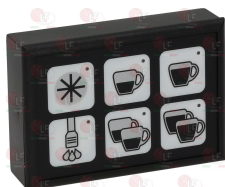

ROYAL 5003230

5073208 BUTTON PANEL 6 BUTTONS
for Coffee machine (ROYAL) DIADEMA - TECNICA