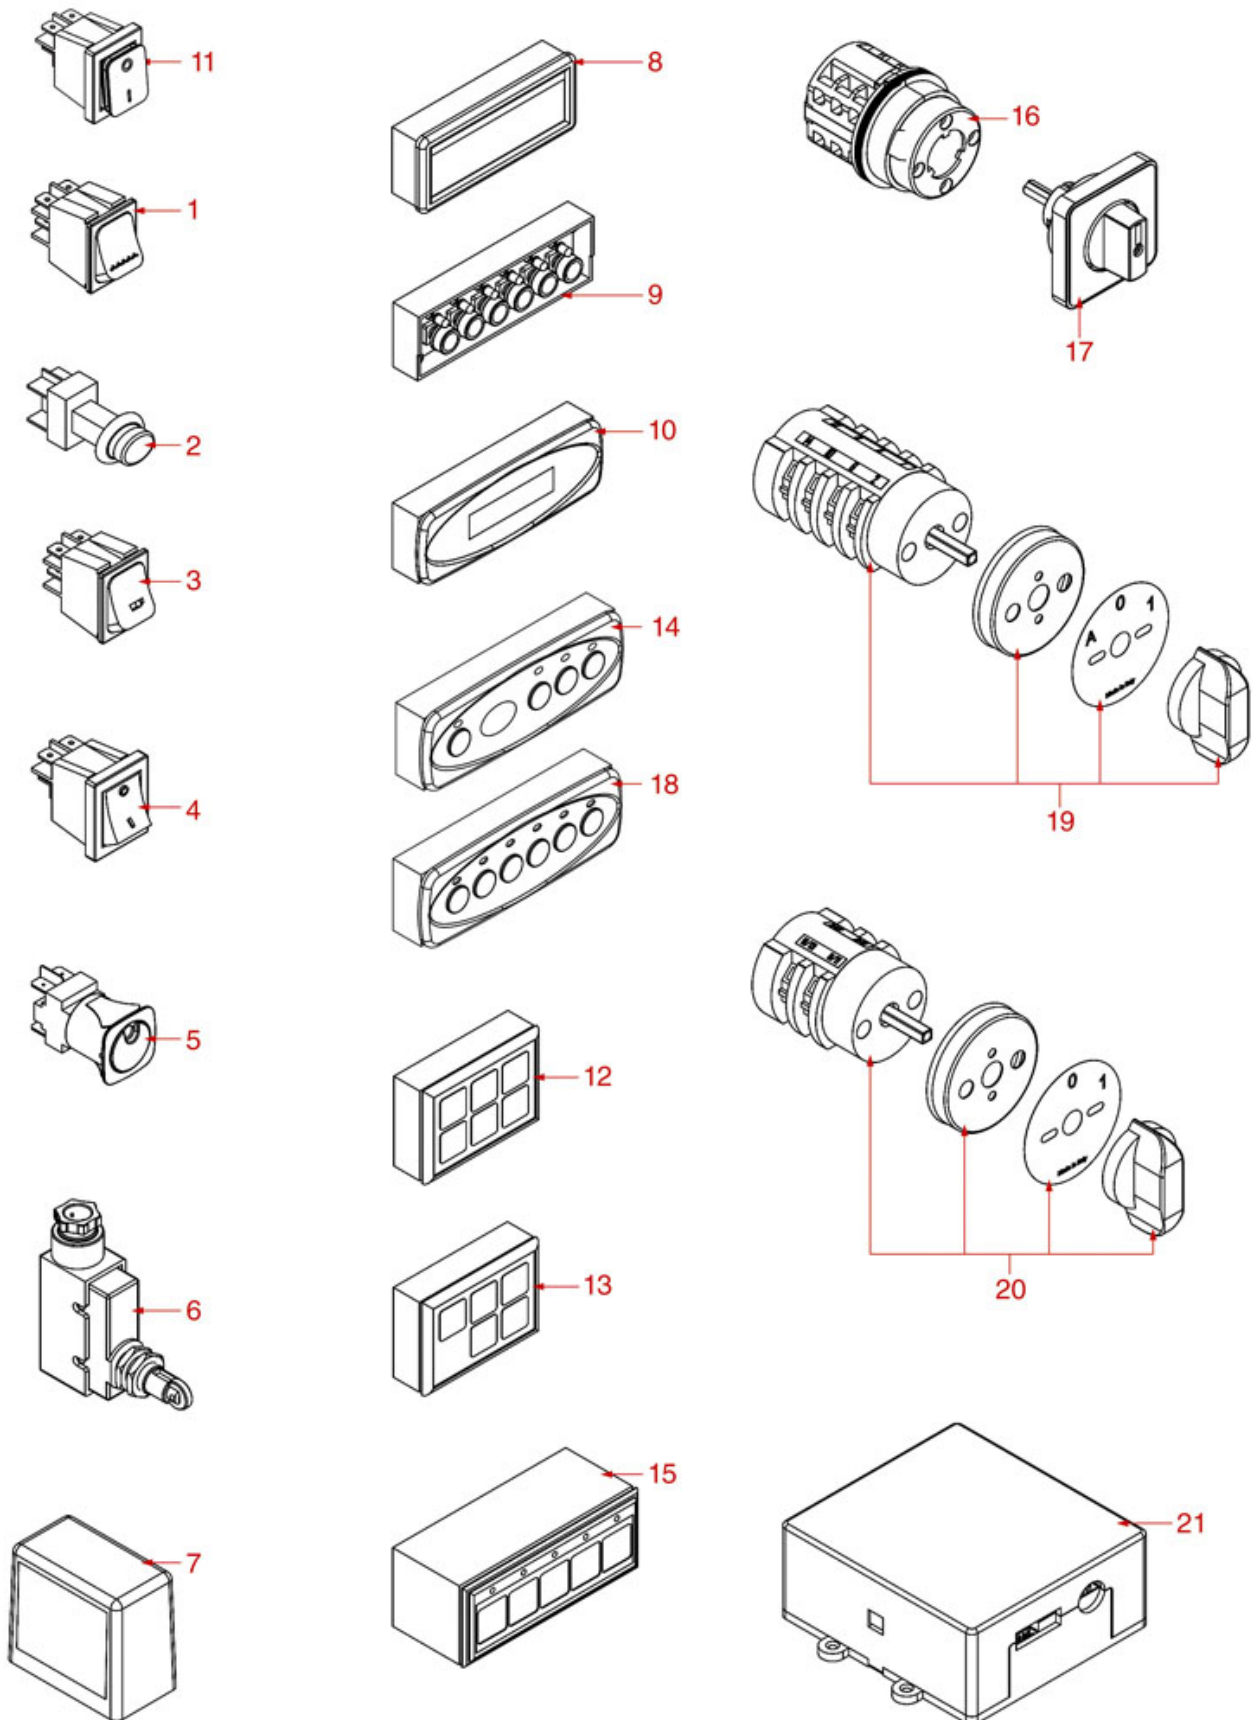

ELECTRICAL PARTS

RY05

Positions without LF code no.: upon request

ROYAL

Position	LF code no.	Description
1	1319713	
3	1319611	RED BIPOLAR SWITCH 16A 250V
4	3319933	BIPOLAR SWITCH RED 16A 250V
5	1319687	SWITCH 2-POLE BLACK 16A 250V
6	1240841	MICROSWITCH 15A 250V
9	5053895	BUTTON PANEL 6 BUTTONS
13	5057512	PUSH-BUTTON PANEL 5 BUTTONS