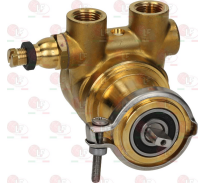

ROYAL

1523538 BOILER VALVE \varnothing 1/4" M
made of brass

ROYAL 3630001

1523059 BOILER VALVE \varnothing 3/8" M - 1.8 bar CE/PED
calibration pressure 1.8 bar
steam outlet flowrate 87 Kg/h
viton seal
operating temperature -20/+200°C
CE/PED certified valve

ROYAL 5002153

1168011 STAINLESS STEEL CLAMP FOR FLANGE PUMP

ROYAL

1330002 ROTARY VANE PUMP ROTOFLOW \varnothing 3/8" NPT
 clamp connection
 flowrate 200 L/h
 equipped with balanced bypass
 NSF - WRAS approved
 PA204

ROYAL 5002150

1168011 STAINLESS STEEL CLAMP FOR FLANGE PUMP

ROYAL

Suitable for:

ROYAL

1330101 ROTARY VANE PUMP ROTOFLOW ø 3/8" NPT

flange connection
flowrate 100 L/h
with balanced by-pass
fitting ø 3/8" conical NPT
N.S.F. approved
PUMP VERSION ECO-BRASS
BRASS CW510L LEAD ≤0.2%

ROYAL

Suitable for:

1168011 STAINLESS STEEL CLAMP FOR FLANGE PUMP

ROYAL

1330102 ROTARY VANE PUMP ROTOFLOW ø 3/8" NPT

flange connection
flowrate 200 L/h
with balanced by-pass
fitting ø 3/8" conical NPT
N.S.F. approved
PUMP VERSION ECO-BRASS
BRASS CW510L LEAD ≤0.2%