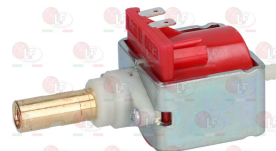

ROYAL 5002311

1122735 VIBRATORY PUMP EX5 48W 230V 50Hz
fittings $\varnothing$ 1/8" - $\varnothing$ 6 mm
pressure max 15 bar
water temperature max 20°C
integrated diode (1N 4007P)
lead connector 6.3x0.8 mm