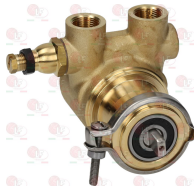

BOILER

RY04

Positions without LF code no.: upon request

ROYAL

Position	LF code no.	Description
1	1755210	HEATING ELEMENT 3500W 230V
1	1755211	HEATING ELEMENT 5200W 230V
2	1186179	PTFE FLAT GASKET \varnothing 57x43x3 mm
6	1186445	ROUND COPPER GASKET \varnothing 26x21.4x2 mm
11	1523534	BOILER VALVE \varnothing 1/4"M
11	1523537	BOILER VALVE \varnothing 1/4"M
11	1523538	BOILER VALVE \varnothing 1/4"M
12	1186445	ROUND COPPER GASKET \varnothing 26x21.4x2 mm
15	3349348	NICHEL-PL.HOSE-END FITTING \varnothing 1/2"M \varnothing 12
16	1515006	BOILER VALVE \varnothing 3/8"M-1/2"M 1.8 bar
17	3349340	NICHEL-PL.T-FITTING \varnothing 1/4"M-1/4"M-1/4"M
18	1755208	HEATING ELEMENT 3300W 230V
18	1755209	HEATING ELEMENT 4000W 230V
19	1186623	PTFE FLAT GASKET \varnothing 53x43x3 mm
25	1186606	FLAT CARBO GASKET \varnothing 57x43x3 mm
26	1186633	FLAT CARBO GASKET \varnothing 53x42x3 mm

ROYAL

1523538 BOILER VALVE \varnothing 1/4" M
made of brass

ROYAL 3630001

1523059 BOILER VALVE \varnothing 3/8" M - 1.8 bar CE/PED
calibration pressure 1.8 bar
steam outlet flowrate 87 Kg/h
viton seal
operating temperature -20/+200°C
CE/PED certified valve

ROYAL 3630030

Suitable for:

Suitable for:

1515006 BOILER VALVE \varnothing 3/8"M-1/2"M 1.8 bar
 calibration pressure 1.8 bar
 steam outlet flowrate 52.28 Kg/hh
 viton seal
 operating temperature -20/+200°C
 CE/PED certified valve
 for Coffee machine (ROYAL)

ROYAL 3630025

Booster pumps

1330008 ROTARY VANE PUMP ROTOFLOW \varnothing 3/8" GAS
 clamp connection
 flowrate 150 L/h
 with balanced bypass
 fitting \varnothing 3/8" GAS
 NSF - WRAS approved
 for Coffee machine (ROYAL) DIADEMA - DOGARESSA
 SYNCHRO - TECNICA - VALLELUNGA LEVA