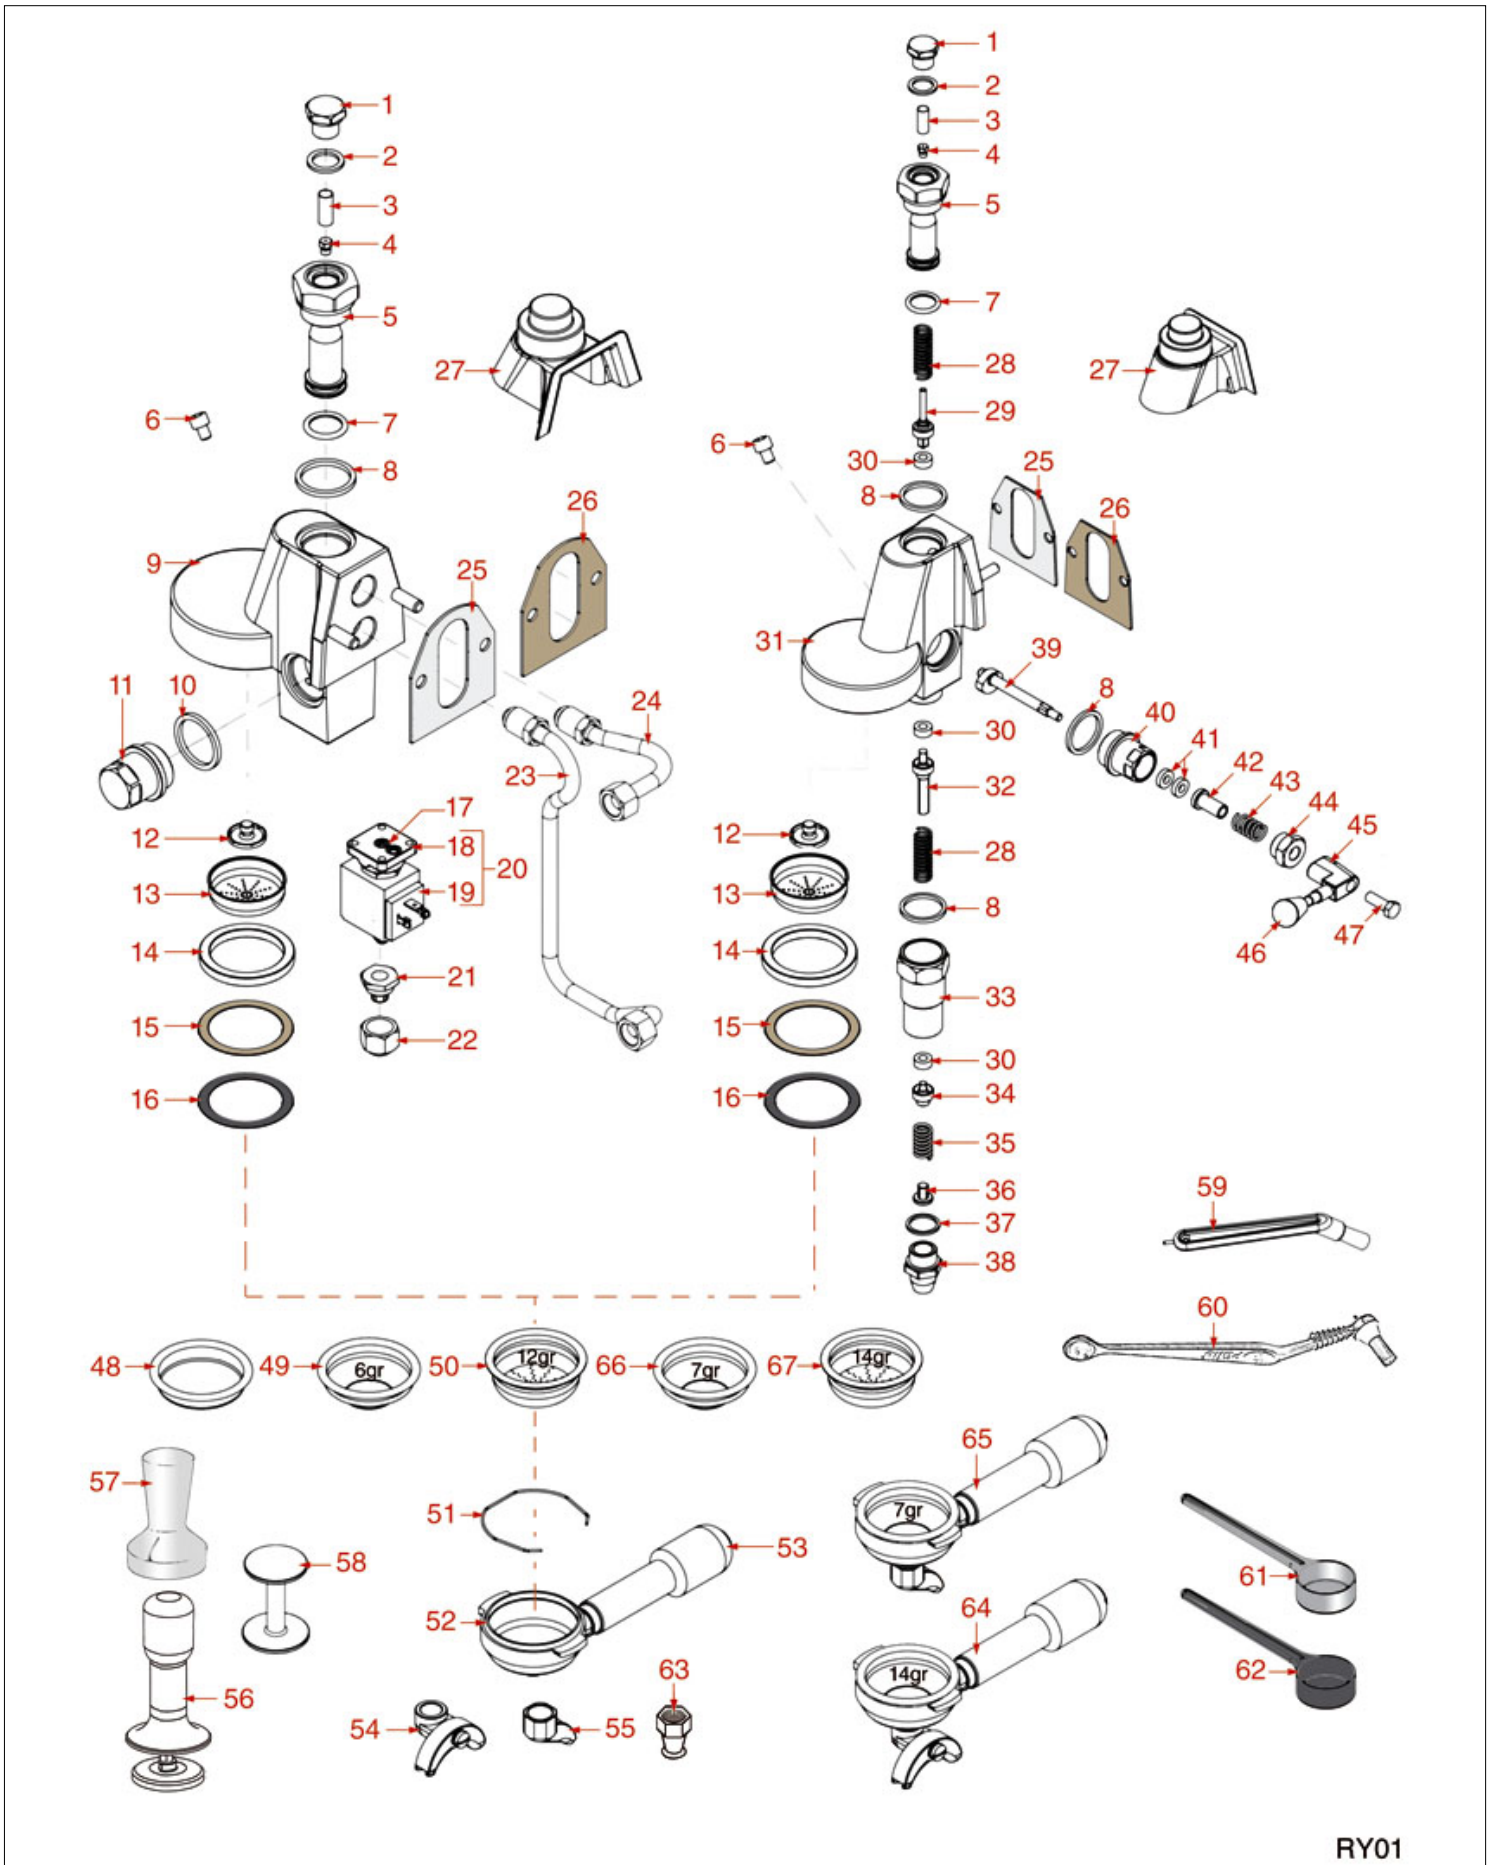

Rel. 2017-08241019

GROUP

RY01

Positions without LF code no.: upon request

ROYAL

Position	LF code no.	Description
1	1439001	CAP ø 16 mm FOR BREW GROUP
2	1186326	PTFE FLAT GASKET ø 22x16x2 mm
3	1160517	WATER FILTER ø 8.5x22 mm
4	1501541	NOZZLE M6x1 HOLE ø 0,8 mm
5	1027016	UPPER CHROMIUM-PLATED SLEEVE
7	1186472	O-RING 04075 EPDM
8	1186307	PTFE FLAT GASKET ø 36x30x2 mm
10	1186307	PTFE FLAT GASKET ø 36x30x2 mm
12	1501561	GROUP SPRAY NOZZLE ø 30 mm M10x1
13	1081016	SHOWER SCREEN ø 60 mm
13	1081116	SHOWER SCREEN ø 60 mm
13	1081216	SHOWER SCREEN ø 60 mm
13	1081516	SHOWER ø 60 mm
14	1186891	FILTER HOLDER GASKET ø 73x57x8 mm
15	1190001	PAPER SHIM ø 73x59x0.8 mm
16	1190002	RUBBER SHIM ø 73x59x1 mm EPDM
17	1186611	O-RING 02025 RED SILICONE
17	1186612	O-RING 02025 VITON
18	1120334	3-WAY MECHANICAL COMPONENT LUCIFER
18	1120339	3-WAY MECHANICAL COMPONENT PARKER
19	1120332	COIL LUCIFER/PARKER 220/240V 9W 50Hz
19	1120820	COIL ODE BDA08223DS 220/230V 50/60Hz
19	3120032	COIL PARKER ZB09 9W 220/240V 50/60Hz
20	1120101	3-WAY SOLENOID VALVE PARKER 115V 50/60Hz
20	1120102	3-WAY SOLENOID VALVE LUCIFER 115V 60Hz
20	1120330	3-WAY SOLENOID VALVE LUCIFER 240V 50Hz
20	1120335	3-WAY SOLENOID VALVE PARKER 230V 50/60Hz
20	1120805	SOLENOID VALVE ODE 3 WAYS 230V 8W
20	1120812	SOLENOID VALVE ODE 3 WAYS 115V 8W
25	1186508	COFFEE GROUP GASKET 77x73x2 mm
26	1186384	COFFEE GROUP GASKET 80x70x2 mm
28	1250537	SPRING ø 14x45 mm
29	1523451	COMPLETE SPOUT VALVE
30	1186311	NBR FLAT GASKET ø 13x4x4 mm
32	1523452	COMPLETE DRAIN VALVE
33	1027002	OUTLET CHROMIUM-PLATED SLEEVE
35	1250515	SPRING ø 14x33 mm
37	1186314	PTFE FLAT GASKET ø 22x17x2 mm
38	1439006	DRAIN CHROMIUM-PLATED FITTING
39	1324048	CAM ROD FOR COFFEE GROUP
41	1186312	EPDM FLAT GASKET ø 15.5x7.5x4 mm
42	1186313	CAM GUIDE BUSHING
43	1250516	SPRING ø 15x28 mm
46	1241401	KNOB M8x1
48	1160339	BLIND FILTER ø 70x17 mm
49	1160251	1 CUP FILTER 6 g
50	1160252	FILTER 2-CUP 12 g
51	1250002	S/STEEL FILTER LOCKING SPRING ø 1.20 mm
52	1165064	FILTER HOLDER BFC/ROYAL/RK
53	1241501	FILTER HOLDER HANDLE M12
53	1241504	FILTER HOLDER HANDLE M12
54	1022506	SPOUT DOUBLE ø 3/8"
55	1022501	SINGLE SPOUT ø 3/8"
56	1385600	DYNAMOMETRIC MANUAL COFFEE TAMPER ø 57mm
56	1385602	TAMPER MANUAL DYNAMOMETRICAL ø 57 mm
57	1385053	ANODIZED ALUMINIUM TAMPER ø 58 mm
58	1385002	NYLON COFFEE TAMPER ø 50/57 mm
59	1384001	BRUSH FOR COFFEE SHOWER
60	1384003	BLACK SHOWER CLEANING BRUSH
61	1069002	STAINLESS STEEL MEASURING SPOON 20 ml
62	1069001	PLASTIC MEASURING SPOON 20 ml
63	1022503	STRAIGHT SINGLE SPOUT ø 3/8"
64	1165301	2 CUPS FILTER HOLDER ASSEMBLY BFC/ROYAL
65	1165300	1 CUP FILTER HOLDER ASSEMBLY BFC/ROYAL
66	1160335	1 CUP FILTER 7 g
67	1160337	FILTER 2-CUP 14 g ø 70x24,5 mm