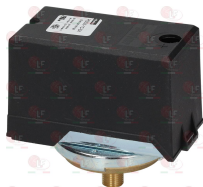

ROYAL 4551017

Suitable for:

ROYAL

Suitable for:

Pressure switches

1320541 PRESSURE SWITCH PARKER

CEI-UL approved
connection \varnothing 1/4"
scale 0.5÷1.4 bar
differential 0.18÷0.03 bar
maximum pressure 2.1 bar
maximum temperature 140°C