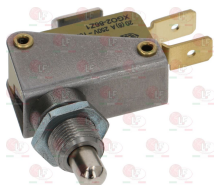

ROYAL 0530225

Suitable for:

ROYAL

Suitable for:

Microswitches, mechanical

1803008 MICROINTERRUPTORE SAIA-BURGESS XG02-86Z1
20(8)A 250V

ROYAL 5003301

1240841 MICROSWITCH 15A 250V
for Coffee machine (ROYAL) DIADEMA - SYNCHRO