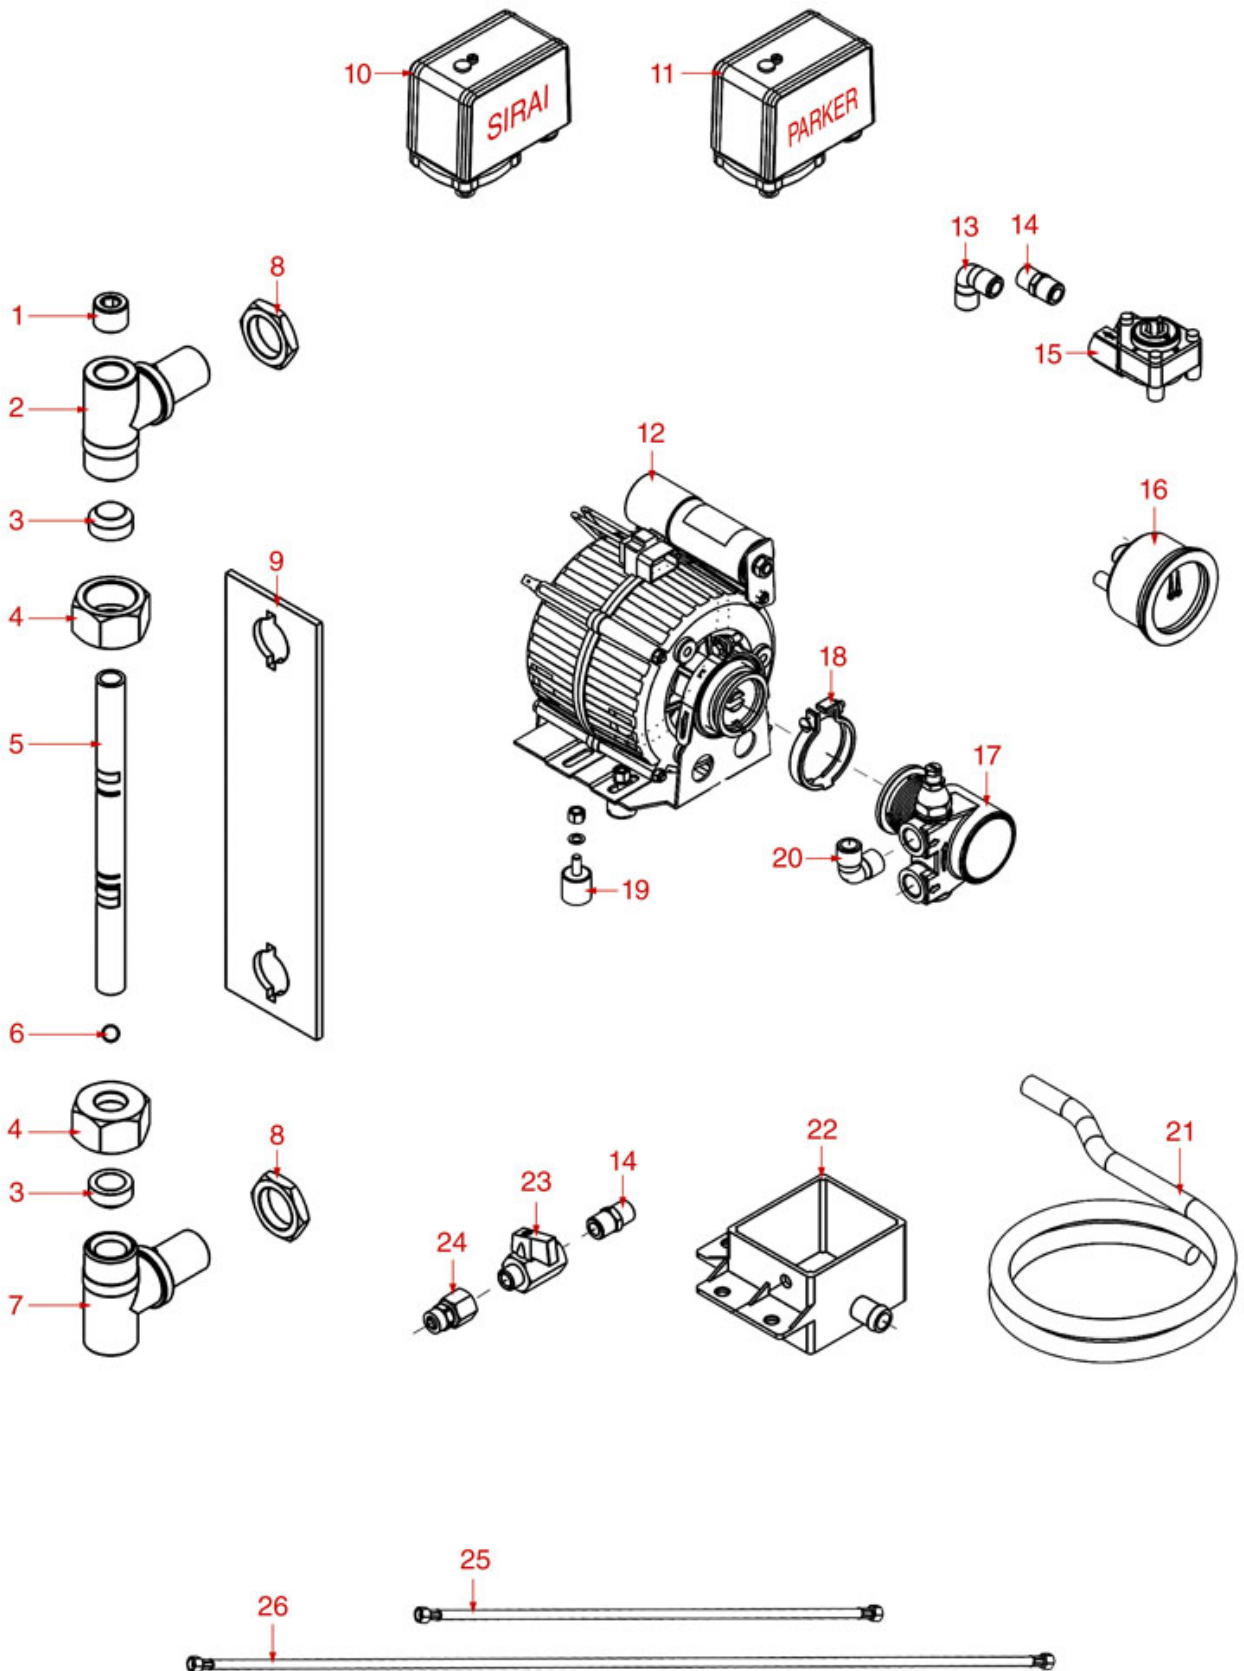

LEVEL AND ROTARY VANE PUMP

ROYAL

Position	LF code no.	Description
3	1186206	EPDM FLAT GASKET $\varnothing$ 16x10x8 mm
5	1520546	LEVEL GLASS $\varnothing$ 11x140 mm
6	1323006	BLACK LEVEL BALL $\varnothing$ 7 mm
10	1320531	PRESSURE SWITCH P302/6 3-POLES 30A
11	1320541	PRESSURE SWITCH PARKER
13	1349102	FITTING $\varnothing$ 1/4"M-1/4"M
15	1455067	VOLUMETRIC FLOW METER GICAR
16	1245043	BOILER-PUMP PRESSURE GAUGE $\varnothing$ 63 mm
16	1245050	BOILER-PUMP PRESSURE GAUGE $\varnothing$ 63 mm
17	1330002	ROTARY VANE PUMP ROTOFLOW $\varnothing$ 3/8" NPT
18	1168011	STAINLESS STEEL CLAMP FOR FLANGE PUMP
20	1349706	L-FITTING $\varnothing$ 3/8"M-3/8"M NICKEL-PLATED
22	1527511	DRAIN TUB
23	3526699	BALL VALVE $\varnothing$ 1/4" MF
25	1449712	FLEX HOSE $\varnothing$ 3/8" Fp x Fc 800 mm
26	1449713	FLEX HOSE $\varnothing$ 3/8" Fp x Fc 1000 mm