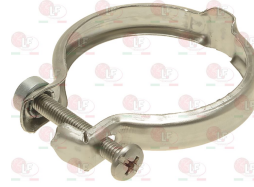

ROYAL 5002153

1168011 STAINLESS STEEL CLAMP FOR FLANGE PUMP

ROYAL

1330002 ROTARY VANE PUMP ROTOFLOW \varnothing 3/8" NPT
 clamp connection
 flowrate 200 L/h
 equipped with balanced bypass
 NSF - WRAS approved
 PA204

ROYAL 5002150

1168011 STAINLESS STEEL CLAMP FOR FLANGE PUMP

ROYAL

Suitable for:

ROYAL

1330101 ROTARY VANE PUMP ROTOFLOW ø 3/8" NPT

flange connection
flowrate 100 L/h
with balanced by-pass
fitting ø 3/8" conical NPT
N.S.F. approved
PUMP VERSION ECO-BRASS
BRASS CW510L LEAD ≤0.2%

ROYAL

Suitable for:

1168011 STAINLESS STEEL CLAMP FOR FLANGE PUMP

ROYAL

1330102 ROTARY VANE PUMP ROTOFLOW ø 3/8" NPT

flange connection
flowrate 200 L/h
with balanced by-pass
fitting ø 3/8" conical NPT
N.S.F. approved
PUMP VERSION ECO-BRASS
BRASS CW510L LEAD ≤0.2%