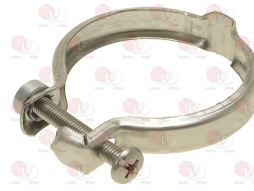

ROYAL 3630030

Suitable for:

Suitable for:

1515006 BOILER VALVE \varnothing 3/8"M-1/2"M 1.8 bar
 calibration pressure 1.8 bar
 steam outlet flowrate 52.28 Kg/hh
 viton seal
 operating temperature -20/+200°C
 CE/PED certified valve
 for Coffee machine (ROYAL)

ROYAL 3630025

Booster pumps

1330008 ROTARY VANE PUMP ROTOFLOW \varnothing 3/8" GAS
 clamp connection
 flowrate 150 L/h
 with balanced bypass
 fitting \varnothing 3/8" GAS
 NSF - WRAS approved
 for Coffee machine (ROYAL) DIADEMA - DOGARESSA
 SYNCHRO - TECNICA - VALLELUNGA LEVA

ROYAL 5002153

1168011 STAINLESS STEEL CLAMP FOR FLANGE PUMP

ROYAL

1330002 ROTARY VANE PUMP ROTOFLOW \varnothing 3/8" NPT
 clamp connection
 flowrate 200 L/h
 equipped with balanced bypass
 NSF - WRAS approved
 PA204

ROYAL 5002150

1168011 STAINLESS STEEL CLAMP FOR FLANGE PUMP

ROYAL

Suitable for:

ROYAL

1330101 ROTARY VANE PUMP ROTOFLOW ø 3/8" NPT

flange connection
flowrate 100 L/h
with balanced by-pass
fitting ø 3/8" conical NPT
N.S.F. approved
PUMP VERSION ECO-BRASS
BRASS CW510L LEAD ≤0.2%