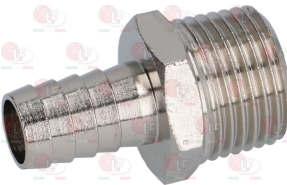

ROYAL 3510010

1349705 COUPLING \varnothing 3/8"M-3/8"M LOAD EXTENSION

ROYAL 3510101

1349112 FITTING \varnothing 1/4"M-3/8"M

ROYAL 0510105

ROYAL 3510710

1349706 L-FITTING \varnothing 3/8"M-3/8"M NICKEL-PLATED

ROYAL 3510002

1349716 L-FITTING NICKEL PLATED \varnothing 1/8"M-1/8"F

ROYAL 3510009

1349283 L-SHAPED FITTING \varnothing 3/8"F- \varnothing 10 mm NICKEL
for Coffee machine (ROYAL) DIADEMA - DOGARESSA
SYNCHRO - TECNICA - VALLELUNGA LEVA

ROYAL 3509900

1349710 NICKEL PLATED L-FITTING \varnothing 1/4"M-1/4"M

ROYAL 3510007

3349348 NICKEL-PL.HOSE-END FITTING \varnothing 1/2"M \varnothing 12

ROYAL 3520030

3349340 NICKEL-PL.T-FITTING \varnothing 1/4"M-1/4"M-1/4"M