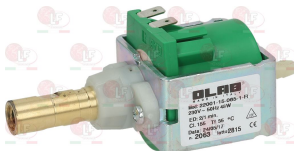

ROYAL 5002315

1331100 VIBRATORY PUMP 22001/15 48W 230V 50Hz
connections $\varnothing$ 1/8" - $\varnothing$ 7 mm
max pressure 15 bar
max water temperature 35°C
connector end 6.3x0.8 mm