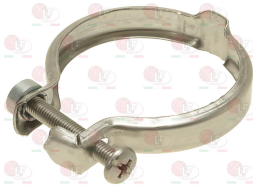

ROYAL 0520000

1439200 CAP \varnothing 18 mm FOR BREW GROUP
for Coffee machine (ROYAL) VALLELUNGA LEVA

ROYAL

Clamps

1168011 STAINLESS STEEL CLAMP FOR FLANGE PUMP

ROYAL

Coffee filters

1160339 BLIND FILTER \varnothing 70x17 mm
for Coffee machine (ROYAL) VALLELUNGA LEVA