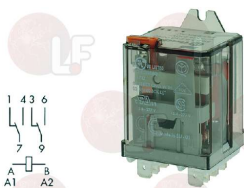

RANCILIO 34200192

RANCILIO 65229024

RANCILIO 68023190

1. **3351021 RELAY 62.82 16A 230V 50/60Hz**
   2 switching contacts