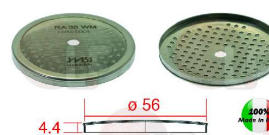

1460208 PRECISION SHOWER SCREEN $\varnothing$ 56 mm

central hole 5.5 mm - 112 holes $\varnothing$ 2 mm
Aisi 304 stainless steel - food hygiene certified
wire membrane 35 μ M
for Coffee machine (MAGISTER)
for Coffee machine (RANCILIO)