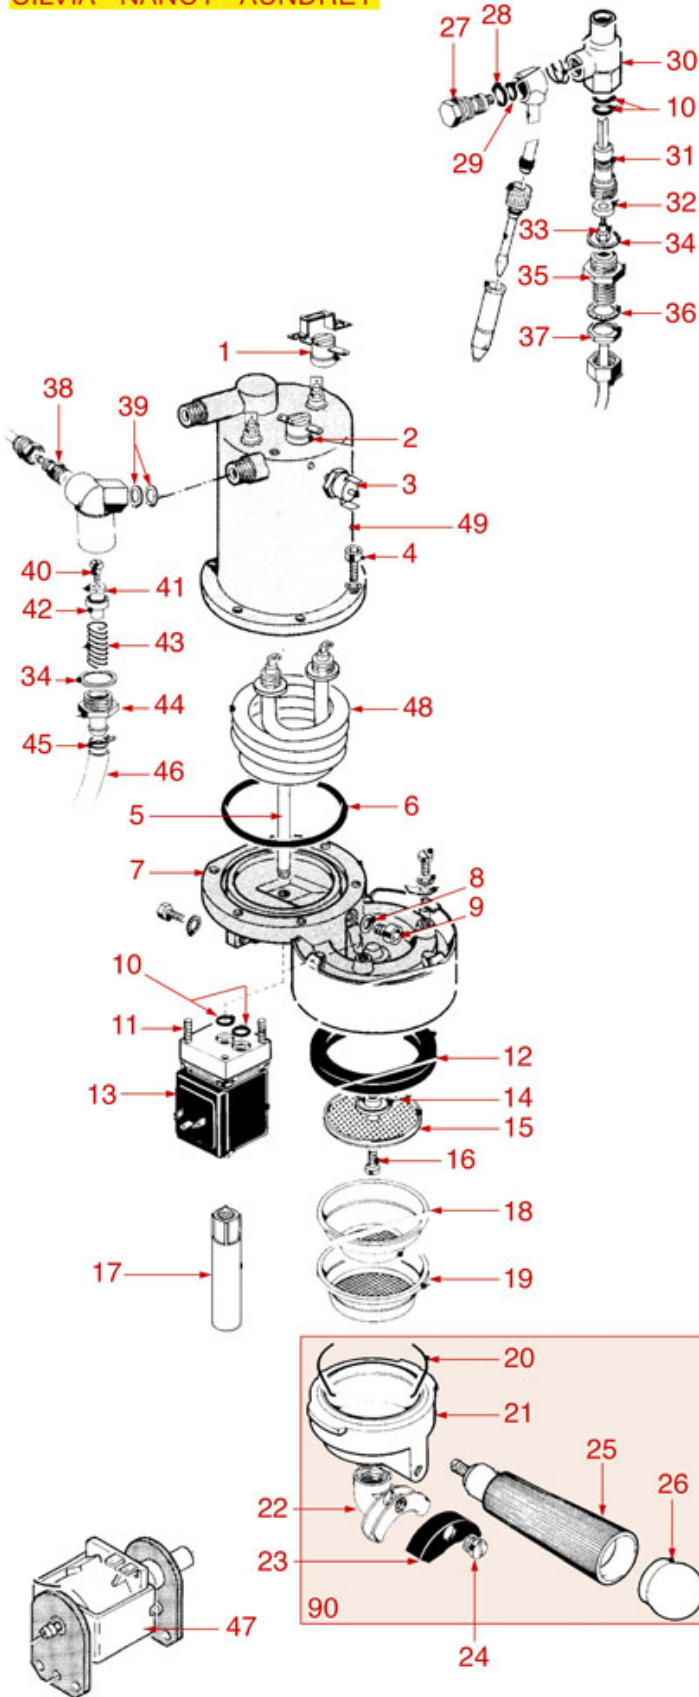

HOUSEHOLD LINE

SILVIA - NANCY - AUNDREY