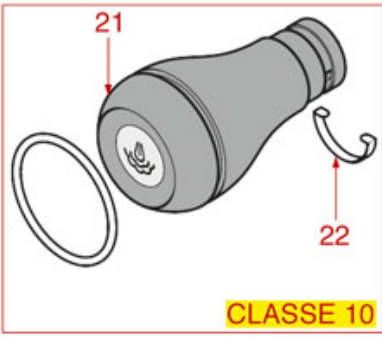

WATER-STEAM TAP

RANCILIO

Position	LF code no.	Description
1	1348855	MLN STEAM TAP
3	1186810	FLAT COPPER GASKET $\varnothing$ 24x21x1 mm
4	1528019	NUT WITH GASKET
5	1324078	TAP ROD
6	1250026	SPRING $\varnothing$ 12x31 mm
7	1250027	SPRING GUIDE
8	1186803	O-RING 02037 EPDM
9	1348046	TAP PIN
10	1348045	TAP BUSHING
11	1528020	WASHER $\varnothing$ 19x9x1.3 mm
12	1186443	TEFLON FLAT GASKET $\varnothing$ 18x9x0.5 mm
13	1348326	SPRING RING RA-7 UNI 7437
14	1449804	NUT 3/8" GAS -FE-
15	1348829	COGGED WASHER
17	1186805	O-RING 0115 EPDM
18	1250151	SPRING $\varnothing$ 12x15 mm FOR STEAM PIPE
19	1186670	STEAM PIPE BUSHING $\varnothing$ 12x5 mm
20	1186201	TEFLON FLAT GASKET $\varnothing$ 21x16.8x2 mm
21	1241048	STEAM TAP KNOB
22	1250820	STEAM HANDLE SPRING
23	1241046	WATER/STEAM TAP KNOB
24	1449811	COMPLETE STEAM PIPE
24	1449865	STAINLESS STEEL STEAM PIPE COMPLETE
25	1348044	COMPLETE WATER TAP
26	1449053	COMPLETE WATER PIPE