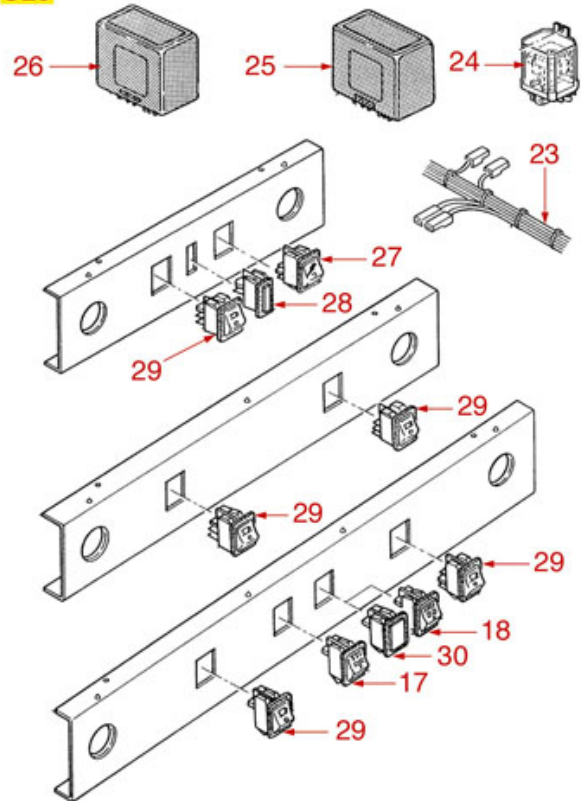

ELECTRICAL PARTS Z11-S20

Z11

S20

Z11

S20

Z11