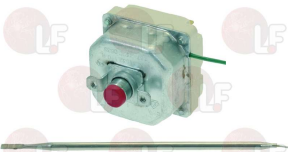

1444004 THREE-PHASE THERMOSTAT 187°C

manual reset
covered capillary 830 mm
bulb $\varnothing$ 4x124 mm