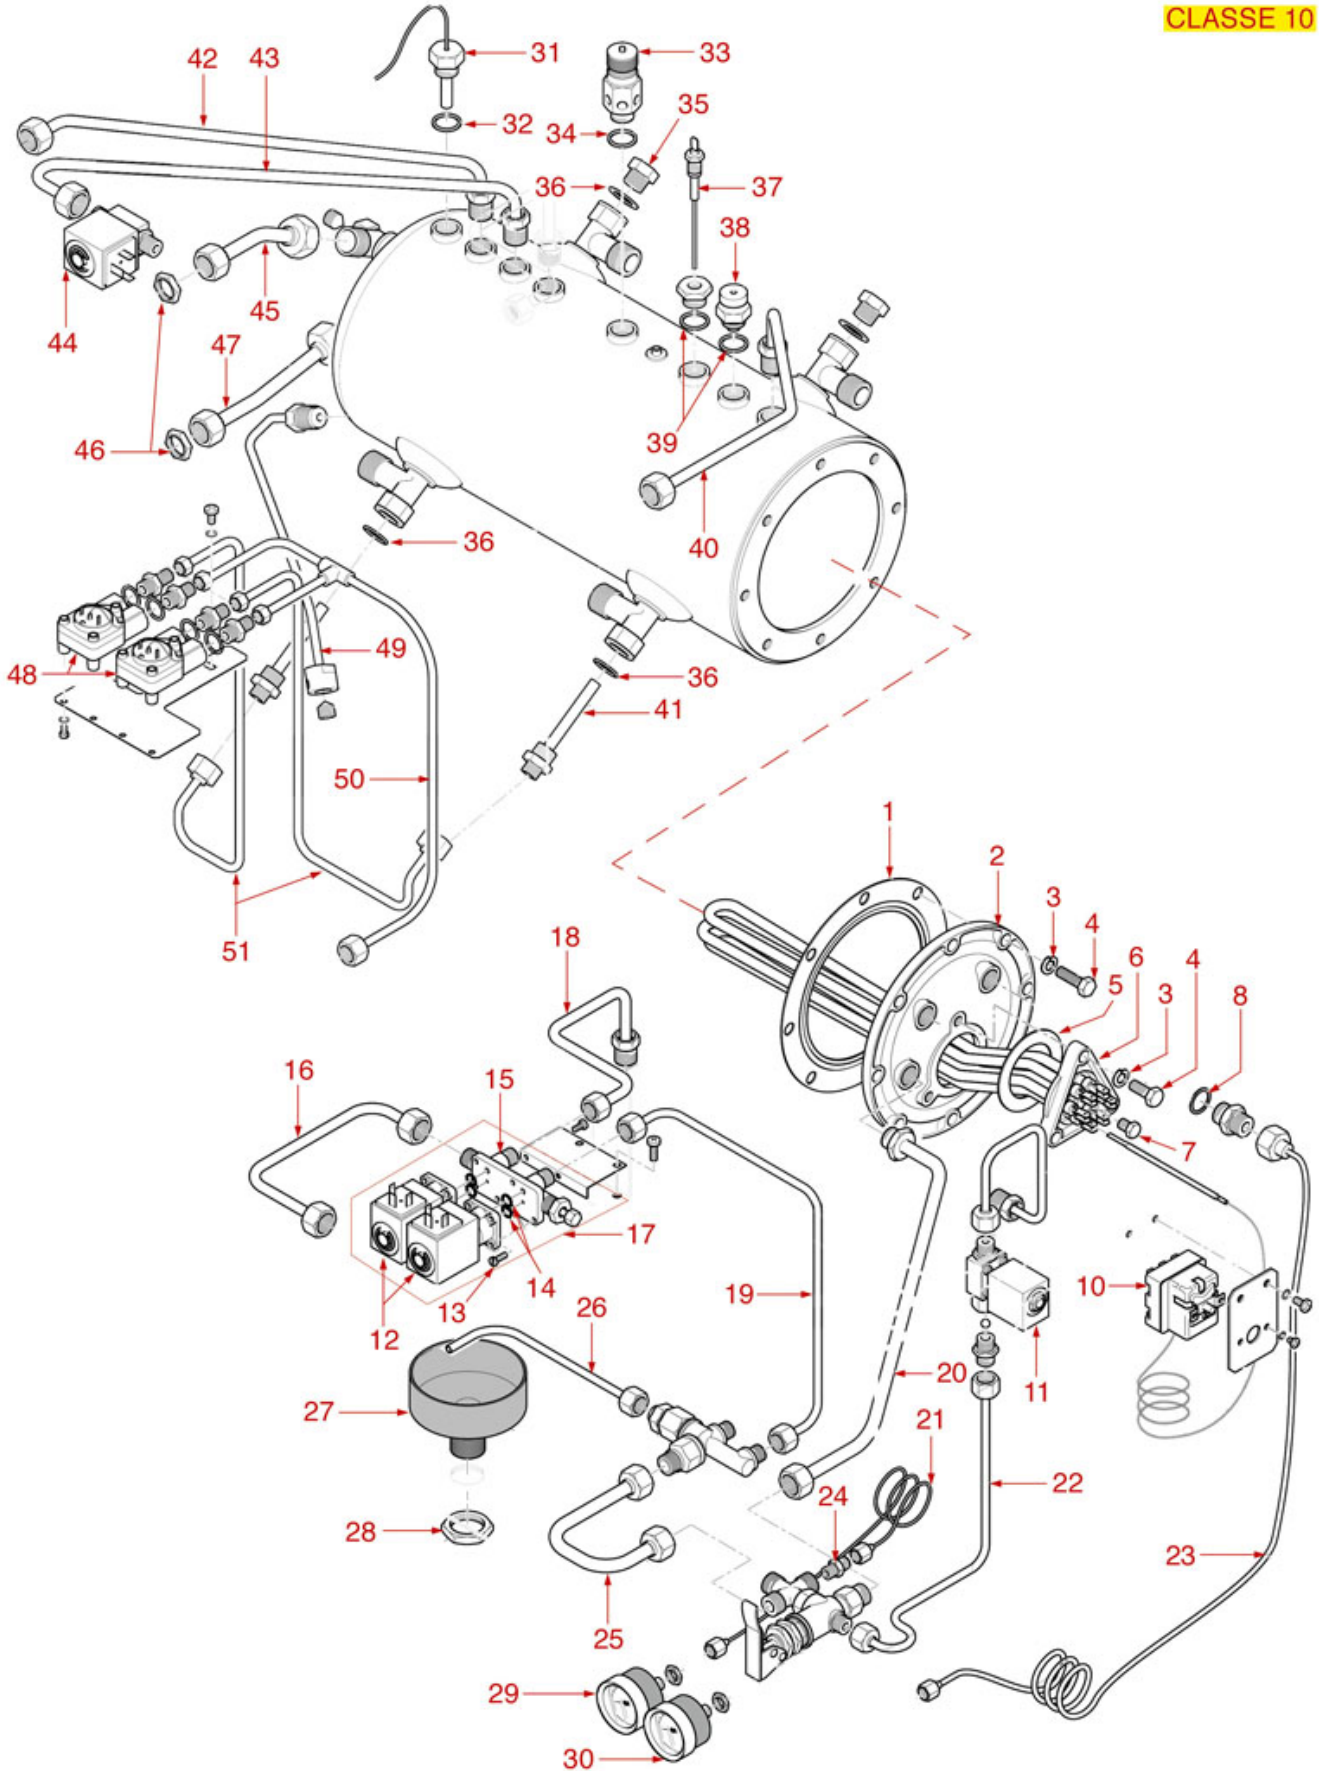

BOILER CLASSE 10

CLASSE 10

RA1401

Positions without LF code no.: upon request

RANCILIO

Position	LF code no.	Description
1	1186801	BOILER GASKET $\varnothing$ 175x123x2 mm
4	1528026	SCREW M8x1 mm UNI 5931
5	1186455	TEFLON FLAT GASKET $\varnothing$ 65x47x1.5 mm
6	1755048	HEATING ELEMENT 4300W 230/400V
6	1755049	HEATING ELEMENT 6000W 230V
6	1755182	HEATING ELEMENT 3000W 220/380V
7	1755186	COVER FOR HEATING ELEMENT M 10x1
8	1186201	TEFLON FLAT GASKET $\varnothing$ 21x16.8x2 mm
10	1444004	THREE-PHASE THERMOSTAT 187°C
12	1120352	2-WAY SOLENOID VALVE PARKER 230V 50/60Hz
13	1184006	S/S SCREW T.C.C.E.I. M4x12 UNI 7984
14	1186611	O-RING 02025 RED SILICONE
14	1186612	O-RING 02025 VITON
27	1527812	DRAIN TUB NSF
28	1349806	NUT $\varnothing$ 3/4"
29	1245012	PUMP PRESSURE GAUGE $\varnothing$ 41 mm 0+16 bar
30	1245014	BOILER PRESSURE GAUGE $\varnothing$ 40 mm 0+2.5 bar
30	1245023	BOILER PRESSURE GAUGE $\varnothing$ 40 mm 0+2.5 bar
31	1341801	TEMPERATURE PROBE $\varnothing$ 3/8"M
32	1186346	O-RING 02043 EPDM
33	1523059	BOILER VALVE $\varnothing$ 3/8"M - 1.8 bar CE/PED
33	1523801	BOILER VALVE $\varnothing$ 3/8"M
34	1186314	TEFLON FLAT GASKET $\varnothing$ 22x17x2 mm
34	1186394	ASBESTOS FREE FLAT GASKET $\varnothing$ 22x17x2 mm
36	1186620	COPPER FLAT GASKET $\varnothing$ 22x17x1.5 mm
37	1341802	LEVEL PROBE $\varnothing$ 1/8"M-115 mm
39	1186620	COPPER FLAT GASKET $\varnothing$ 22x17x1.5 mm
41	1449055	INJECTION PIPE $\varnothing$ 1/4"M
46	1449804	NUT 3/8" GAS -FE-
48	1455352	VOLUMETRIC FLOWMETER GICAR