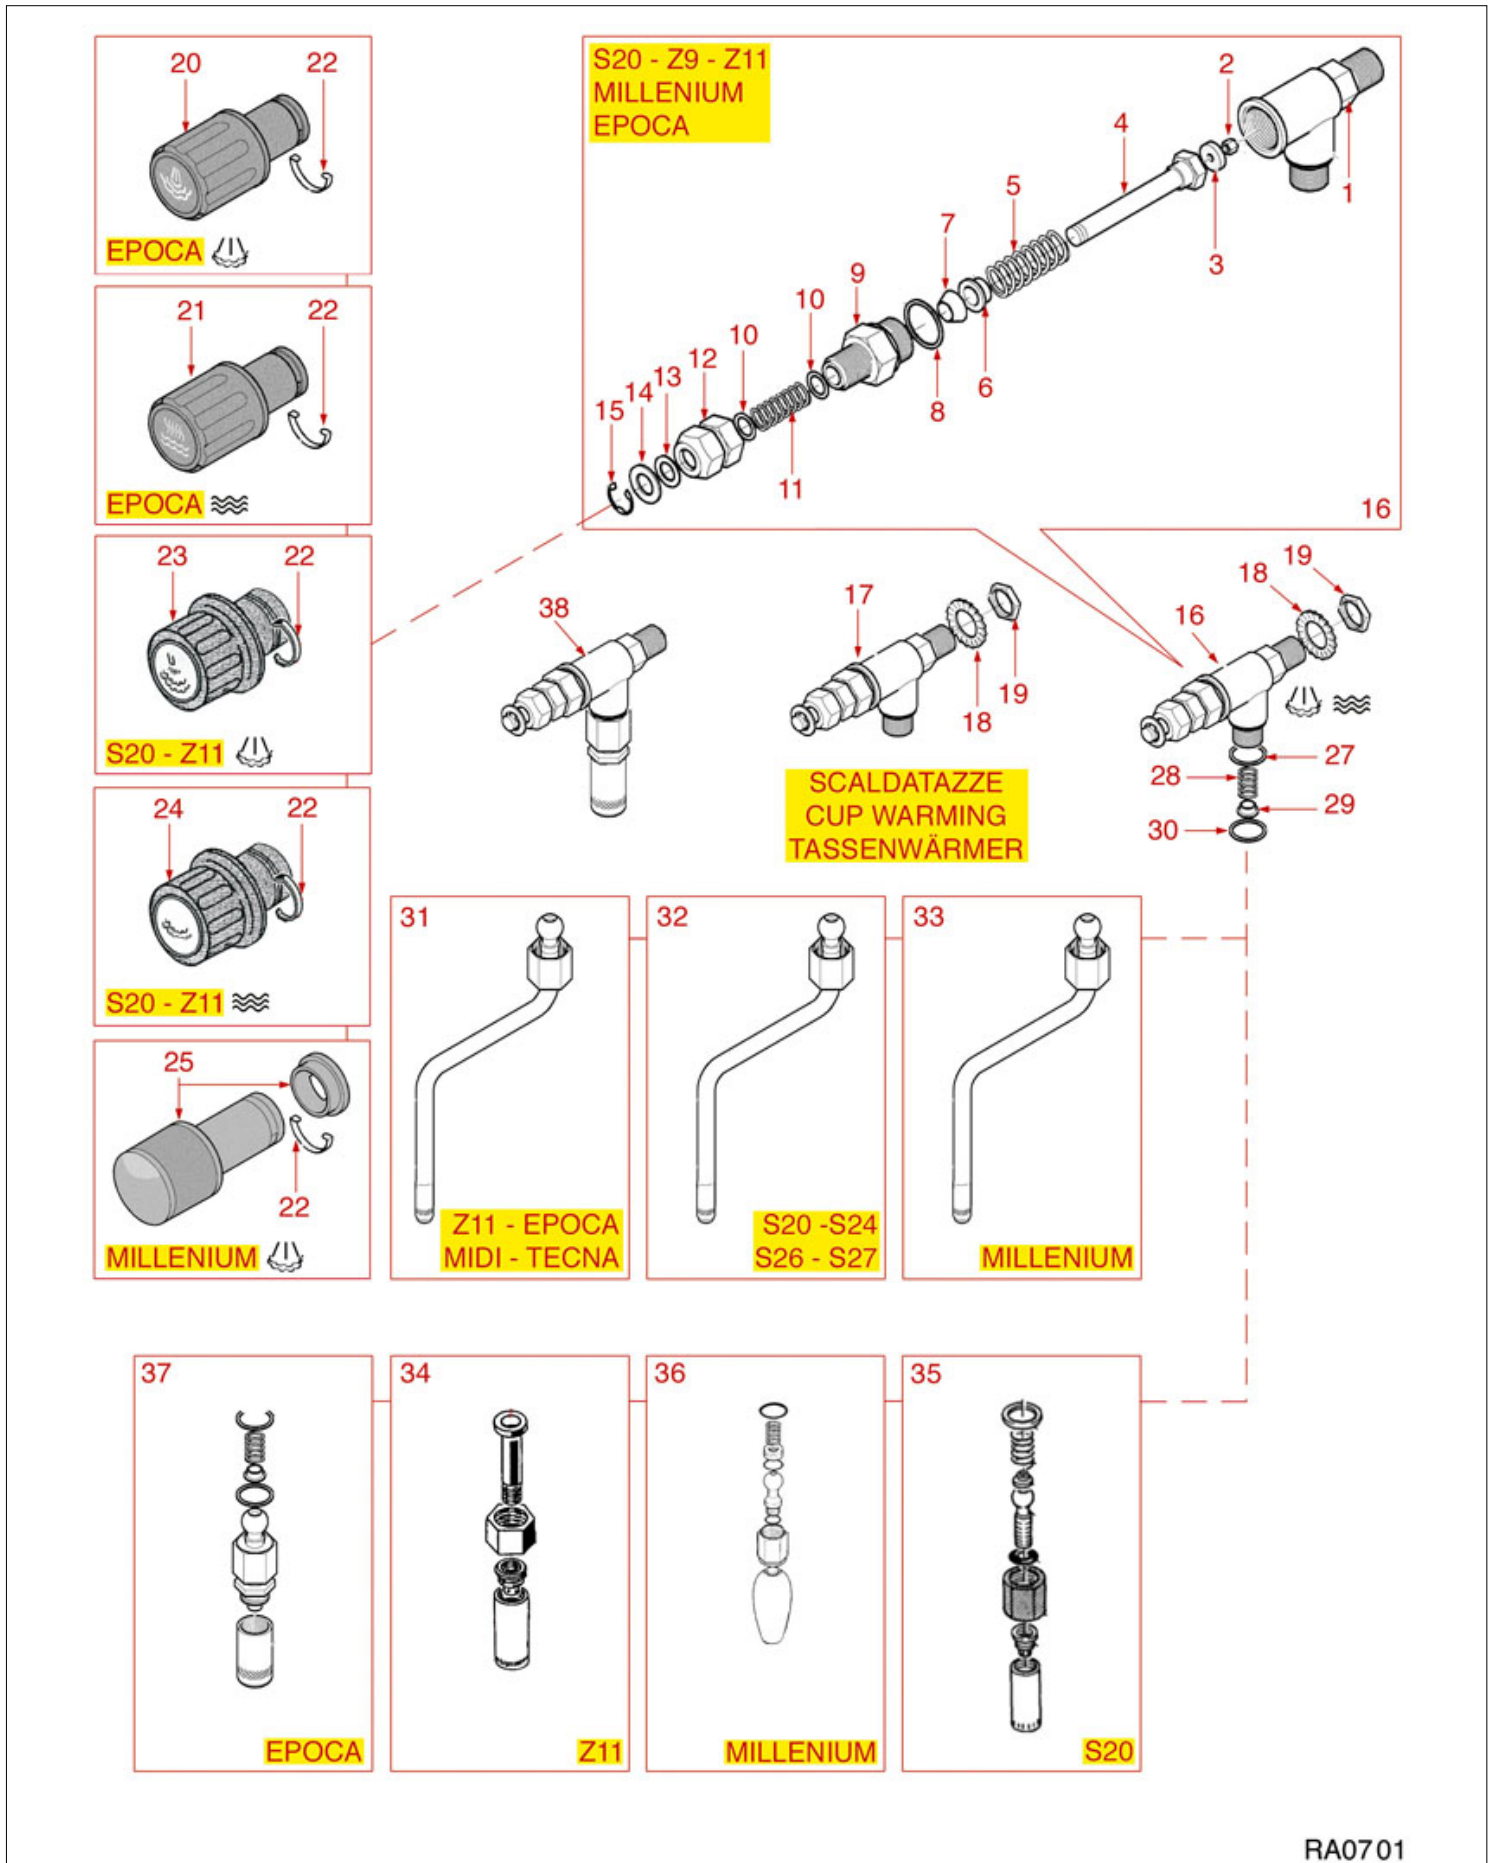

WATER-STEAM TAP

RANCILIO

Position	LF code no.	Description
2	1528022	GASKET FASTENING NUT
3	1186311	NBR FLAT GASKET $\varnothing$ 13x4x4 mm
4	1324802	TAP SPINDLE ASSEMBLY
5	1250819	VALVE SPRING $\varnothing$ 16x30 mm
6	1250025	SPRING GUIDE
7	1186804	CONICAL TEFLON SEAL $\varnothing$ 14x9x6 mm
8	1186810	FLAT COPPER GASKET $\varnothing$ 24x21x1 mm
9	1349038	ROD GUIDE FITTING
10	1186814	STEAM TAP WASHER
11	1250816	CAP SPRING $\varnothing$ 12x22 mm
12	1348052	TAP ADJUSTING BUSHING
13	1186443	TEFLON FLAT GASKET $\varnothing$ 18x9x0.5 mm
14	1528017	WASHER $\varnothing$ 17x9x1 mm
15	1348326	SPRING RING RA-7 UNI 7437
16	1348805	STEAM TAP
17	1348804	CUP WARMER WATER TAP
18	1348829	COGGED WASHER
19	1449804	NUT 3/8" GAS -FE-
20	1241046	WATER/STEAM TAP KNOB
21	1241824	WATER TAP KNOB
22	1250820	STEAM HANDLE SPRING
23	1241831	STEAM TAP KNOB
24	1241830	WATER TAP KNOB
25	1241833	WATER/STEAM TAP KNOB
27	1186805	O-RING 0115 EPDM
28	1250151	SPRING $\varnothing$ 12x15 mm FOR STEAM PIPE
29	1186670	STEAM PIPE BUSHING $\varnothing$ 12x5 mm
30	1186201	TEFLON FLAT GASKET $\varnothing$ 21x16.8x2 mm
31	1449811	COMPLETE STEAM PIPE
32	1449051	STEAM PIPE COMPLETE
33	1449863	STEAM PIPE COMPLETE
33	1449865	STAINLESS STEEL STEAM PIPE COMPLETE
34	1449802	COMPLETE WATER PIPE
35	1449052	COMPLETE WATER PIPE
36	1449864	COMPLETE WATER PIPE
37	1449052	COMPLETE WATER PIPE
38	1348044	COMPLETE WATER TAP