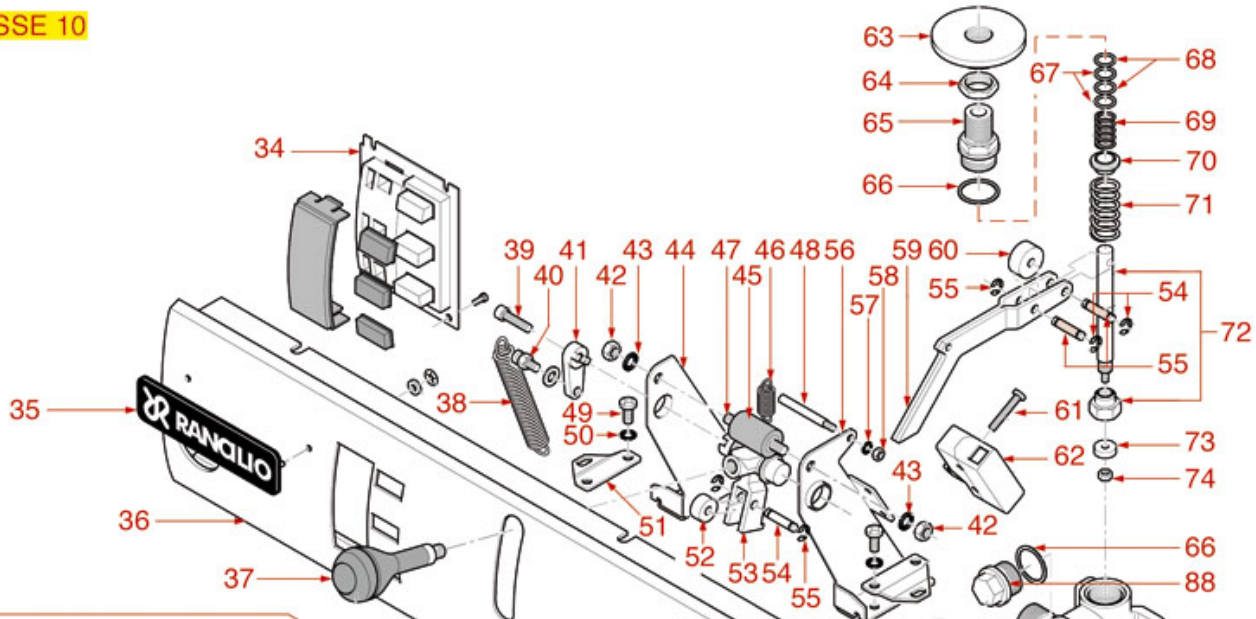

GROUP CLASSE 10 AND MILLENIUM

CLASSE 10