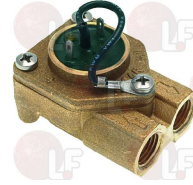

1455352 VOLUMETRIC FLOWMETER GICAR connection $\varnothing$ 1/4" FF