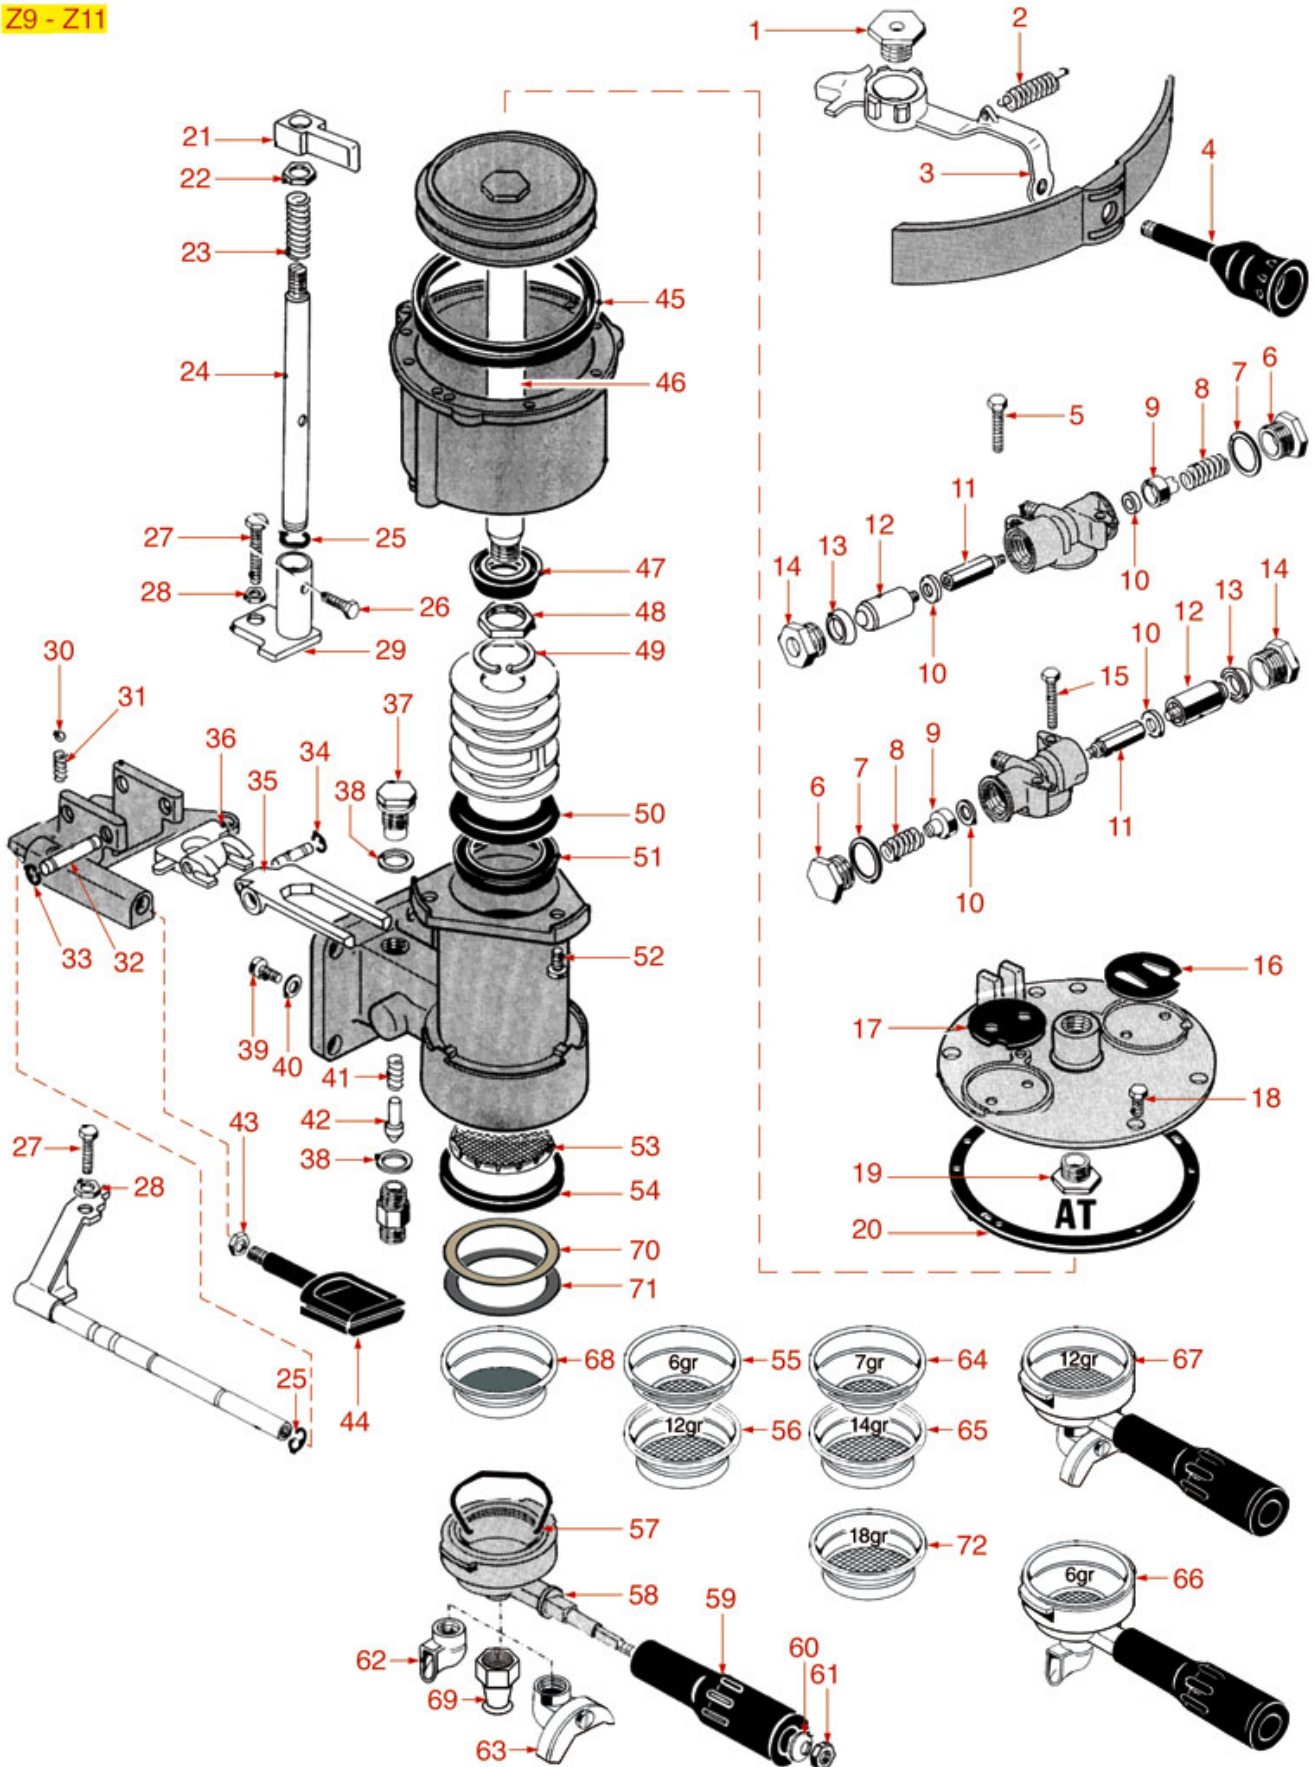

AUTOMATIC GROUP Z9 Z11

Z9 - Z11

RA0301

Positions without LF code no.: upon request

RANCILIO

Position	LF code no.	Description
2	1250808	CONTROL LEVER SPRING $\varnothing$ 14x23/40 mm
7	1186410	FLAT EPDM GASKET $\varnothing$ 21x16x2 mm
8	1184826	SPRING FOR CONTROL VALVE
9	1250039	SPRING HOLDER BUSHING
10	1186427	FLAT EPDM GASKET $\varnothing$ 10x4x2 mm
13	1186460	LIP SEAL $\varnothing$ 19x13x4 mm
16	1186825	COFFEE GROUP GASKET $\varnothing$ 32 mm
17	1186826	COFFEE GROUP GASKET $\varnothing$ 32 mm
20	1186827	COFFEE GROUP GASKET $\varnothing$ 125x105x1 mm
23	1250816	CAP SPRING $\varnothing$ 12x22 mm
25	1348326	SPRING RING RA-7 UNI 7437
37	1439810	CAP FOR BREW GROUP
38	1186619	COPPER FLAT GASKET $\varnothing$ 18x14x1.5 mm
39	1184804	STAINLESS STEEL SCREW M6x8
40	1186811	COPPER FLAT GASKET $\varnothing$ 10x6x1 mm
41	1523674	NON-RETURN VALVE SPRING $\varnothing$ 6x28 mm
42	1523675	PIN FOR NON RETURN VALVE
45	1186831	LIP SEAL $\varnothing$ 104x88x8 mm
47	1186832	LIP SEAL $\varnothing$ 24x14x5 mm
50	1186817	LIP SEAL $\varnothing$ 51x38x7.5 mm
50	1186820	LIP SEAL $\varnothing$ 55x41x7.5 mm
51	1186816	LIP SEAL $\varnothing$ 50x38x7.5 mm
51	1186821	LIP SEAL $\varnothing$ 54x40x7.5 mm
52	1528026	SCREW M8x1 mm UNI 5931
53	1081003	SHOWER SCREEN $\varnothing$ 57.5 mm
54	1186812	FILTER HOLDER GASKET $\varnothing$ 72x57x8 mm
55	1160251	1 CUP FILTER 6 g
56	1160252	2-CUP FILTER 12 GRAMS
57	1250101	FILTER BLOCKING SPRING $\varnothing$ 1,00 mm INOX
58	1165046	FILTER HOLDER RANCILIO
59	1241511	FILTER HOLDER HANDLE
60	1186504	STAINLESS STEEL WASHER $\varnothing$ 29x10.6x2 mm
61	1241513	BLIND HEXAGONAL NUT M8 UNI 5721
62	1022501	SINGLE SPOUT $\varnothing$ 3/8"
63	1022502	DOUBLE SPOUT $\varnothing$ 3/8"
64	1160530	1 CUP FILTER 7 gr
65	1160529	2-CUP FILTER 14 GRAMS
68	1160339	BLIND FILTER
69	1022503	STRAIGHT SINGLE SPOUT $\varnothing$ 3/8"
70	1190005	PAPER SEAL $\varnothing$ 70x57x0.5 mm
71	1190003	RUBBER THICKNESS $\varnothing$ 70x57x1 mm EPDM
72	1160345	2 CUPS FILTER 18 gr