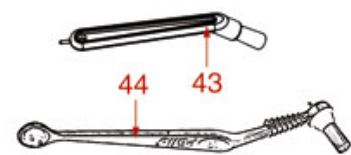

GROUP S20

S20 - MIDI - TECNA - SYSTEM

S20 - S24 - S26 - S27

RA0401

RANCILIO

Position	LF code no.	Description
4	1184012	S/STEEL SCREW T.C.C.E.I. M5x10 UNI 5931
6	1186810	FLAT COPPER GASKET $\varnothing$ 24x21x1 mm
8	1186811	COPPER FLAT GASKET $\varnothing$ 10x6x1 mm
9	1184804	STAINLESS STEEL SCREW M6x8
10	1186812	FILTER HOLDER GASKET $\varnothing$ 72x57x8 mm
11	1349803	BREW GROUP SPRAY NOZZLE $\varnothing$ 21 mm
12	1081036	SHOWER $\varnothing$ 57.5 mm
13	1528516	CUT HEAD SCREW M5x12 UNI 6107
14	1160339	BLIND FILTER
15	1160251	1 CUP FILTER 6 g
16	1160252	2-CUP FILTER 12 GRAMS
17	1250101	FILTER BLOCKING SPRING $\varnothing$ 1,00 mm INOX
18	1165046	FILTER HOLDER RANCILIO
19	1241511	FILTER HOLDER HANDLE
20	1186504	STAINLESS STEEL WASHER $\varnothing$ 29x10.6x2 mm
21	1241513	BLIND HEXAGONAL NUT M8 UNI 5721
22	1241051	FILTER HOLDER KNOB CAP
23	1022501	SINGLE SPOUT $\varnothing$ 3/8"
24	1022502	DOUBLE SPOUT $\varnothing$ 3/8"
25	1022503	STRAIGHT SINGLE SPOUT $\varnothing$ 3/8"
26	1186611	O-RING 02025 RED SILICONE
26	1186612	O-RING 02025 VITON
27	1455034	S/S SCREW T.C.C.E.I M4x10 UNI 5931
28	1120330	3-WAY SOLENOID VALVE LUCIFER 240V 50Hz
28	1120335	3-WAY SOLENOID VALVE PARKER 230V 50/60Hz
29	1120332	COIL LUCIFER/PARKER 220/240V 9W 50Hz
29	3120032	COIL PARKER ZB09 9W 220/240V 50/60Hz
30	1120334	3-WAY MECHANICAL COMPONENT LUCIFER
30	1120339	3-WAY MECHANICAL COMPONENT PARKER
31	1349037	DRAIN PIPE
32	1528026	SCREW M8x1 mm UNI 5931
35	1160530	1 CUP FILTER 7 gr
36	1160529	2-CUP FILTER 14 GRAMS
40	1384002	BRUSH FOR MAINTENANCE
41	1069002	STAINLESS STEEL MEASURING SPOON 20 ml
42	1069001	PLASTIC MEASURING SPOON 20 ml
43	1384001	BRUSH FOR COFFEE SHOWER
44	1384003	BLACK SHOWER CLEANING BRUSH
45	1385002	NYLON COFFEE TAMPER $\varnothing$ 50/57 mm
46	1385053	ANODISED ALUMINUM TAMPER $\varnothing$ 58 mm
47	1385600	DYNAMOMETRIC MANUAL COFFEE TAMPER $\varnothing$ 57mm
47	1385602	MANUAL DYNAMOMETRICAL TAMPER $\varnothing$ 57 mm
48	1160345	2 CUPS FILTER 18 gr