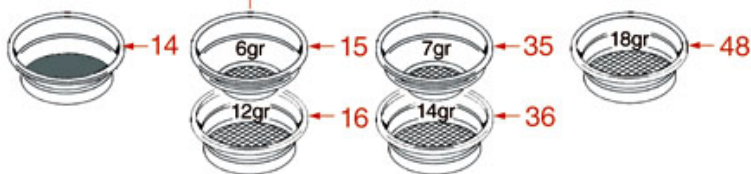

GROUP S20

S20 - MIDI - TECNA - SYSTEM

S20 - S24 - S26 - S27

RA0401

RANCILIO

Position	LF code no.	Description
4	1184012	S/STEEL SCREW T.C.C.E.I. M5x10 UNI 5931
6	1186810	FLAT COPPER GASKET $\varnothing$ 24x21x1 mm
8	1186811	COPPER FLAT GASKET $\varnothing$ 10x6x1 mm
9	1184804	STAINLESS STEEL SCREW M6x8
10	1186812	FILTER HOLDER GASKET $\varnothing$ 72x57x8 mm
11	1349803	BREW GROUP SPRAY NOZZLE $\varnothing$ 21 mm
12	1081036	SHOWER $\varnothing$ 57.5 mm
13	1528516	CUT HEAD SCREW M5x12 UNI 6107
14	1160339	BLIND FILTER
15	1160251	1 CUP FILTER 6 g
16	1160252	2-CUP FILTER 12 GRAMS
17	1250101	FILTER BLOCKING SPRING $\varnothing$ 1,00 mm INOX
18	1165046	FILTER HOLDER RANCILIO
19	1241511	FILTER HOLDER HANDLE
20	1186504	STAINLESS STEEL WASHER $\varnothing$ 29x10.6x2 mm
21	1241513	BLIND HEXAGONAL NUT M8 UNI 5721
22	1241051	FILTER HOLDER KNOB CAP
23	1022501	SINGLE SPOUT $\varnothing$ 3/8"
24	1022502	DOUBLE SPOUT $\varnothing$ 3/8"
25	1022503	STRAIGHT SINGLE SPOUT $\varnothing$ 3/8"
26	1186611	O-RING 02025 RED SILICONE
26	1186612	O-RING 02025 VITON
27	1455034	S/S SCREW T.C.C.E.I M4x10 UNI 5931
28	1120330	3-WAY SOLENOID VALVE LUCIFER 240V 50Hz
28	1120335	3-WAY SOLENOID VALVE PARKER 230V 50/60Hz
29	1120332	COIL LUCIFER/PARKER 220/240V 9W 50Hz
29	3120032	COIL PARKER ZB09 9W 220/240V 50/60Hz
30	1120334	3-WAY MECHANICAL COMPONENT LUCIFER
30	1120339	3-WAY MECHANICAL COMPONENT PARKER
31	1349037	DRAIN PIPE
32	1528026	SCREW M8x1 mm UNI 5931
35	1160530	1 CUP FILTER 7 gr
36	1160529	2-CUP FILTER 14 GRAMS
40	1384002	BRUSH FOR MAINTENANCE
41	1069002	STAINLESS STEEL MEASURING SPOON 20 ml
42	1069001	PLASTIC MEASURING SPOON 20 ml
43	1384001	BRUSH FOR COFFEE SHOWER
44	1384003	BLACK SHOWER CLEANING BRUSH
45	1385002	NYLON COFFEE TAMPER $\varnothing$ 50/57 mm
46	1385053	ANODISED ALUMINUM TAMPER $\varnothing$ 58 mm
47	1385600	DYNAMOMETRIC MANUAL COFFEE TAMPER $\varnothing$ 57mm
47	1385602	MANUAL DYNAMOMETRICAL TAMPER $\varnothing$ 57 mm
48	1160345	2 CUPS FILTER 18 gr