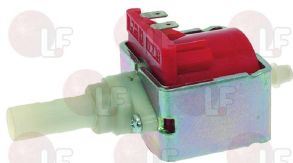

Suitable for:

RANCILIO

Suitable for:

Vibrating pumps

1122737 VIBRATORY PUMP EP5 48W 230V 50Hz

fittings $\varnothing$ 1/8" - $\varnothing$ 6 mm
pressure max 15 bar
water temperature max 20°C
integrated diode (1N 4007P)
lead connector 6.3x0.8 mm
for Coffee machine (DE'LONGHI) ECOV310AZ - EC155
EC300M - ESAM5400 - ESAM5400EX
for Coffee machine (SPINEL) DUELUX - MINIMINILUX
PINOCCHIO - TOUR - UNOLUX

RANCILIO 34011026

Water containers for OCS HORECA

5023308 WATER CONTAINER

dimensions 205x200x93 mm
for Coffee machine (RANCILIO) EPOCA - SILVIA