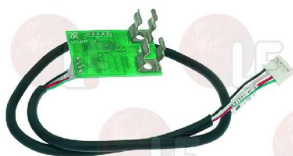

Electronic printed-circuit boards

1390002 LEVEL CONTROL CIRCUIT BOARD
for Coffee machine (RANCILIO) CLASSE10 - CLASSE6
CLASSE8 - EPOCA