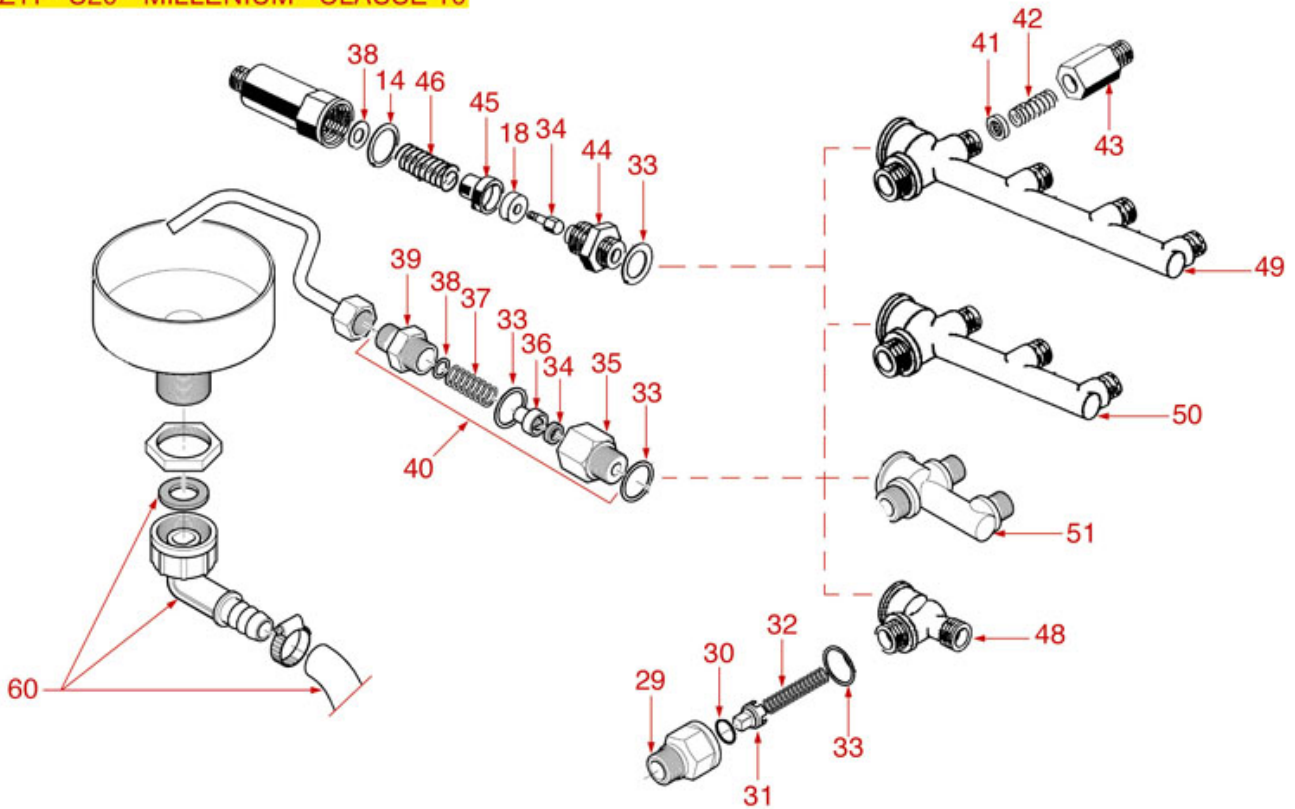

WATER INLET TAP

Z11 - S20 - MILLENIUM - CLASSE 10