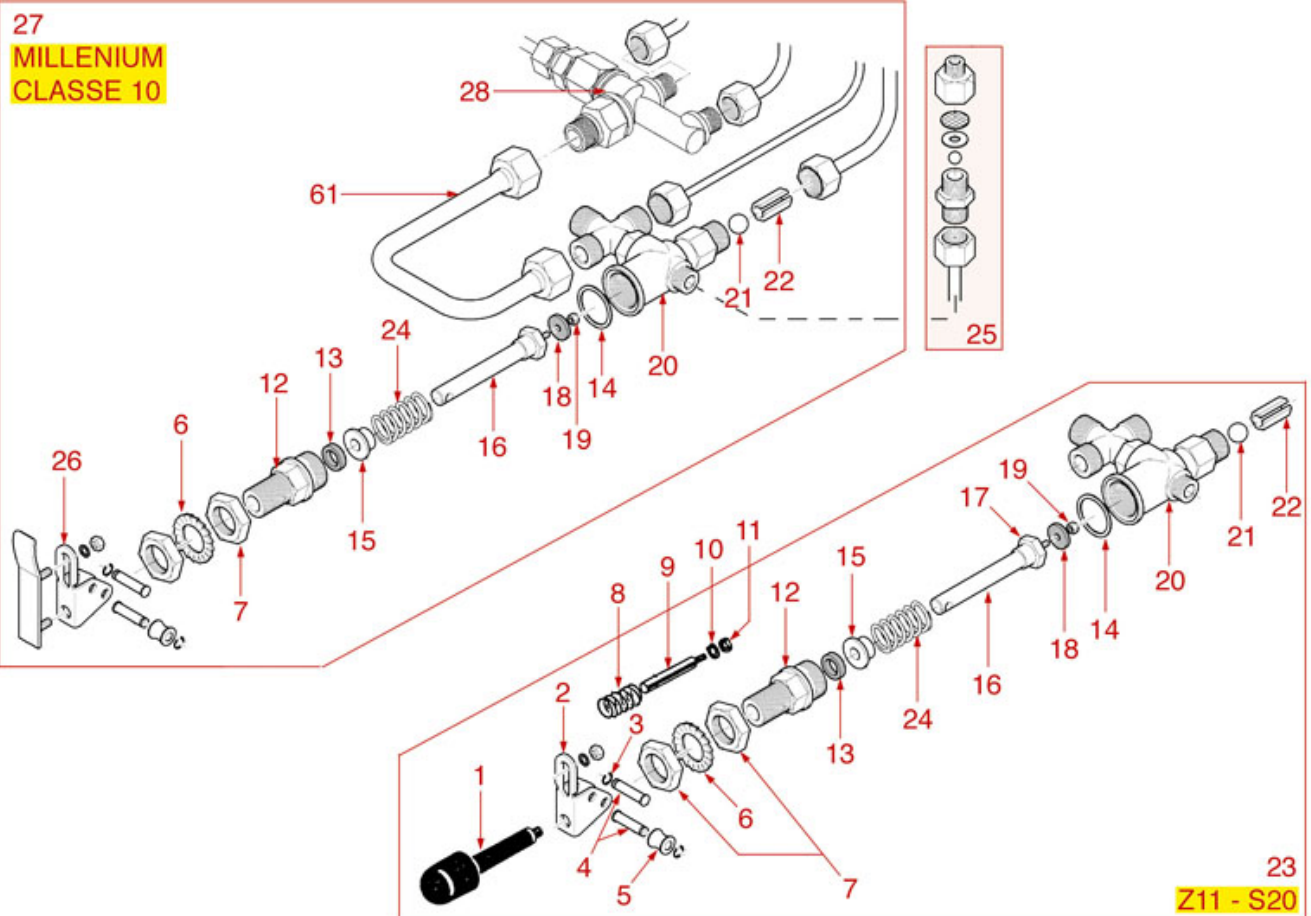

27

MILLENIUM
CLASSE 10