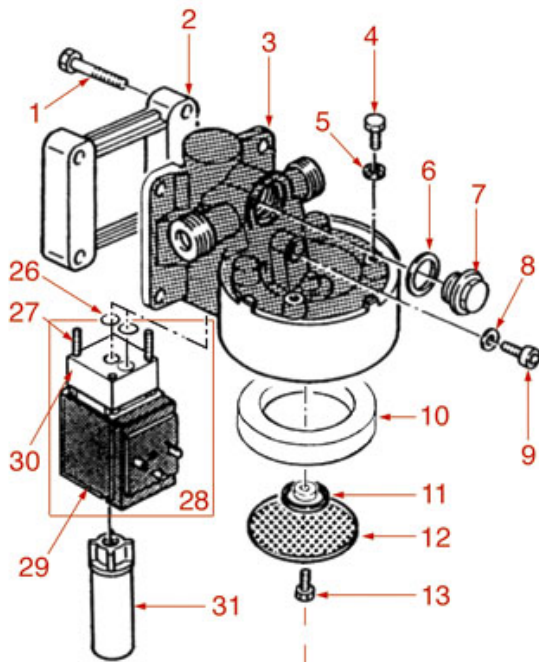

GROUP S20

S20 - MIDI - TECNA - SYSTEM

S20 - S24 - S26 - S27

RA0401

RANCILIO

Position	LF code no.	Description
4	1184012	S/STEEL SCREW T.C.C.E.I. M5x10 UNI 5931
6	1186810	FLAT COPPER GASKET $\varnothing$ 24x21x1 mm
8	1186811	COPPER FLAT GASKET $\varnothing$ 10x6x1 mm
9	1184804	STAINLESS STEEL SCREW M6x8
10	1186812	FILTER HOLDER GASKET $\varnothing$ 72x57x8 mm
11	1349803	BREW GROUP SPRAY NOZZLE $\varnothing$ 21 mm
12	1081036	SHOWER $\varnothing$ 57.5 mm
13	1528516	CUT HEAD SCREW M5x12 UNI 6107
14	1160339	BLIND FILTER
15	1160251	1 CUP FILTER 6 g
16	1160252	2-CUP FILTER 12 GRAMS
17	1250101	FILTER BLOCKING SPRING $\varnothing$ 1,00 mm INOX
18	1165046	FILTER HOLDER RANCILIO
19	1241511	FILTER HOLDER HANDLE
20	1186504	STAINLESS STEEL WASHER $\varnothing$ 29x10.6x2 mm
21	1241513	BLIND HEXAGONAL NUT M8 UNI 5721
22	1241051	FILTER HOLDER KNOB CAP
23	1022501	SINGLE SPOUT $\varnothing$ 3/8"
24	1022502	DOUBLE SPOUT $\varnothing$ 3/8"
25	1022503	STRAIGHT SINGLE SPOUT $\varnothing$ 3/8"
26	1186611	O-RING 02025 RED SILICONE
26	1186612	O-RING 02025 VITON
27	1455034	S/S SCREW T.C.C.E.I M4x10 UNI 5931
28	1120330	3-WAY SOLENOID VALVE LUCIFER 240V 50Hz
28	1120335	3-WAY SOLENOID VALVE PARKER 230V 50/60Hz
29	1120332	COIL LUCIFER/PARKER 220/240V 9W 50Hz
29	3120032	COIL PARKER ZB09 9W 220/240V 50/60Hz
30	1120334	3-WAY MECHANICAL COMPONENT LUCIFER
30	1120339	3-WAY MECHANICAL COMPONENT PARKER
31	1349037	DRAIN PIPE
32	1528026	SCREW M8x1 mm UNI 5931
35	1160530	1 CUP FILTER 7 gr
36	1160529	2-CUP FILTER 14 GRAMS
40	1384002	BRUSH FOR MAINTENANCE
41	1069002	STAINLESS STEEL MEASURING SPOON 20 ml
42	1069001	PLASTIC MEASURING SPOON 20 ml
43	1384001	BRUSH FOR COFFEE SHOWER
44	1384003	BLACK SHOWER CLEANING BRUSH
45	1385002	NYLON COFFEE TAMPER $\varnothing$ 50/57 mm
46	1385053	ANODISED ALUMINUM TAMPER $\varnothing$ 58 mm
47	1385600	DYNAMOMETRIC MANUAL COFFEE TAMPER $\varnothing$ 57mm
47	1385602	MANUAL DYNAMOMETRICAL TAMPER $\varnothing$ 57 mm
48	1160345	2 CUPS FILTER 18 gr