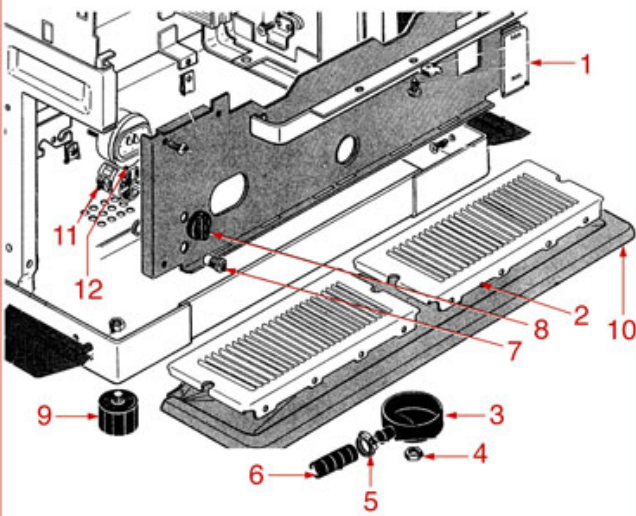

ELECTRICAL PARTS Z11-S20

Z11