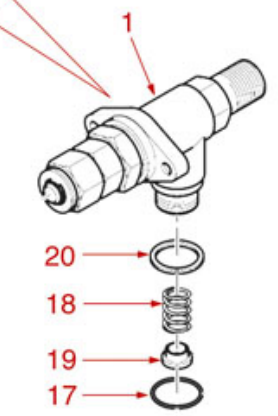

WATER-STEAM TAP

RANCILIO

Position	LF code no.	Description
1	1348855	MLN STEAM TAP
3	1186810	FLAT COPPER GASKET $\varnothing$ 24x21x1 mm
4	1528019	NUT WITH GASKET
5	1324078	TAP ROD
6	1250026	SPRING $\varnothing$ 12x31 mm
7	1250027	SPRING GUIDE
8	1186803	O-RING 02037 EPDM
9	1348046	TAP PIN
10	1348045	TAP BUSHING
11	1528020	WASHER $\varnothing$ 19x9x1.3 mm
12	1186443	TEFLON FLAT GASKET $\varnothing$ 18x9x0.5 mm
13	1348326	SPRING RING RA-7 UNI 7437
14	1449804	NUT 3/8" GAS -FE-
15	1348829	COGGED WASHER
17	1186805	O-RING 0115 EPDM
18	1250151	SPRING $\varnothing$ 12x15 mm FOR STEAM PIPE
19	1186670	STEAM PIPE BUSHING $\varnothing$ 12x5 mm
20	1186201	TEFLON FLAT GASKET $\varnothing$ 21x16.8x2 mm
21	1241048	STEAM TAP KNOB
22	1250820	STEAM HANDLE SPRING
23	1241046	WATER/STEAM TAP KNOB
24	1449811	COMPLETE STEAM PIPE
24	1449865	STAINLESS STEEL STEAM PIPE COMPLETE
25	1348044	COMPLETE WATER TAP
26	1449053	COMPLETE WATER PIPE