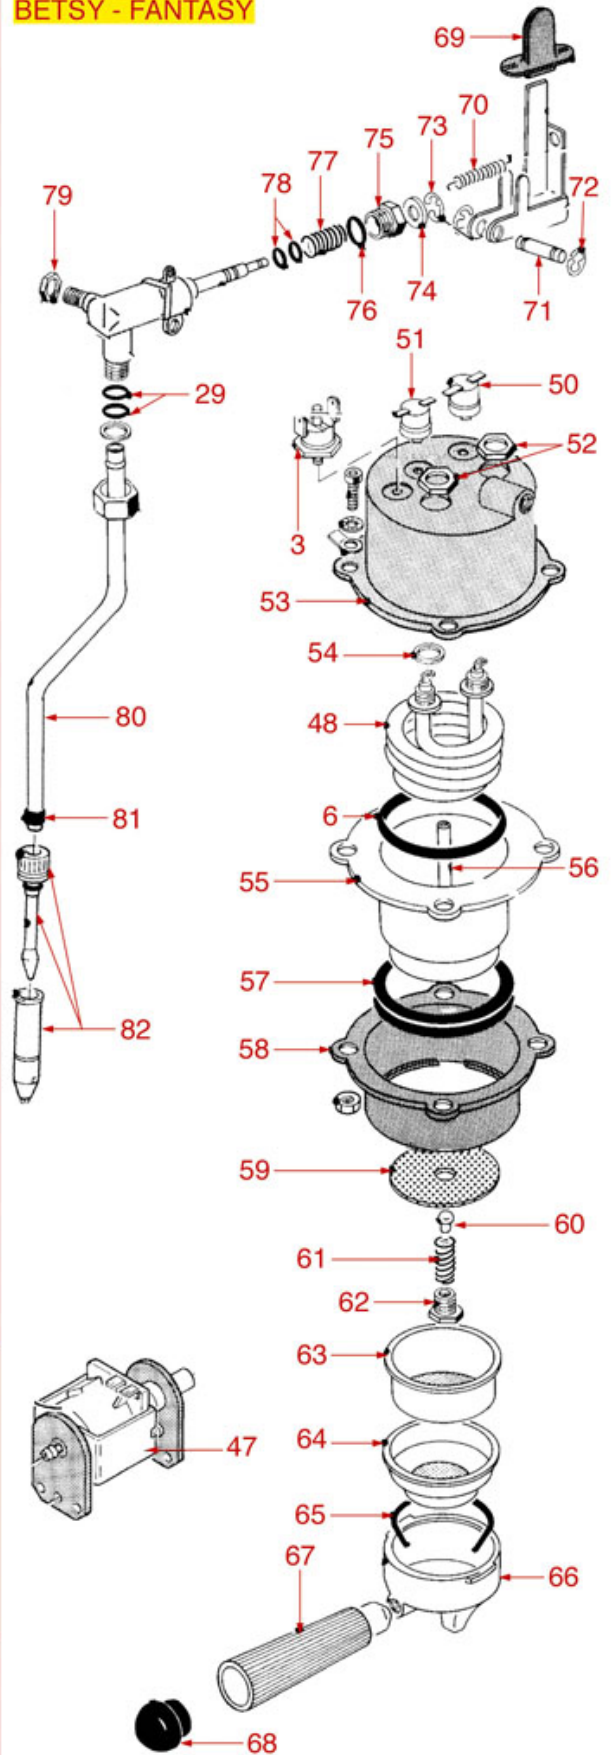

BETSY - FANTASY