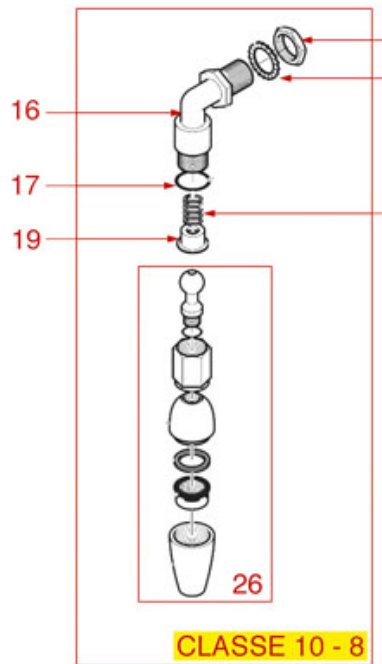

WATER-STEAM TAP

RANCILIO

Position	LF code no.	Description
1	1348855	MLN STEAM TAP
3	1186810	FLAT COPPER GASKET $\varnothing$ 24x21x1 mm
4	1528019	NUT WITH GASKET
5	1324078	TAP ROD
6	1250026	SPRING $\varnothing$ 12x31 mm
7	1250027	SPRING GUIDE
8	1186803	O-RING 02037 EPDM
9	1348046	TAP PIN
10	1348045	TAP BUSHING
11	1528020	WASHER $\varnothing$ 19x9x1.3 mm
12	1186443	TEFLON FLAT GASKET $\varnothing$ 18x9x0.5 mm
13	1348326	SPRING RING RA-7 UNI 7437
14	1449804	NUT 3/8" GAS -FE-
15	1348829	COGGED WASHER
17	1186805	O-RING 0115 EPDM
18	1250151	SPRING $\varnothing$ 12x15 mm FOR STEAM PIPE
19	1186670	STEAM PIPE BUSHING $\varnothing$ 12x5 mm
20	1186201	TEFLON FLAT GASKET $\varnothing$ 21x16.8x2 mm
21	1241048	STEAM TAP KNOB
22	1250820	STEAM HANDLE SPRING
23	1241046	WATER/STEAM TAP KNOB
24	1449811	COMPLETE STEAM PIPE
24	1449865	STAINLESS STEEL STEAM PIPE COMPLETE
25	1348044	COMPLETE WATER TAP
26	1449053	COMPLETE WATER PIPE