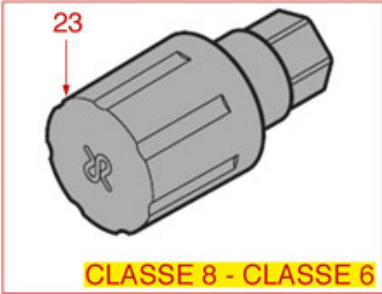

WATER-STEAM TAP

RANCILIO

Position	LF code no.	Description
1	1348855	MLN STEAM TAP
3	1186810	FLAT COPPER GASKET $\varnothing$ 24x21x1 mm
4	1528019	NUT WITH GASKET
5	1324078	TAP ROD
6	1250026	SPRING $\varnothing$ 12x31 mm
7	1250027	SPRING GUIDE
8	1186803	O-RING 02037 EPDM
9	1348046	TAP PIN
10	1348045	TAP BUSHING
11	1528020	WASHER $\varnothing$ 19x9x1.3 mm
12	1186443	TEFLON FLAT GASKET $\varnothing$ 18x9x0.5 mm
13	1348326	SPRING RING RA-7 UNI 7437
14	1449804	NUT 3/8" GAS -FE-
15	1348829	COGGED WASHER
17	1186805	O-RING 0115 EPDM
18	1250151	SPRING $\varnothing$ 12x15 mm FOR STEAM PIPE
19	1186670	STEAM PIPE BUSHING $\varnothing$ 12x5 mm
20	1186201	TEFLON FLAT GASKET $\varnothing$ 21x16.8x2 mm
21	1241048	STEAM TAP KNOB
22	1250820	STEAM HANDLE SPRING
23	1241046	WATER/STEAM TAP KNOB
24	1449811	COMPLETE STEAM PIPE
24	1449865	STAINLESS STEEL STEAM PIPE COMPLETE
25	1348044	COMPLETE WATER TAP
26	1449053	COMPLETE WATER PIPE