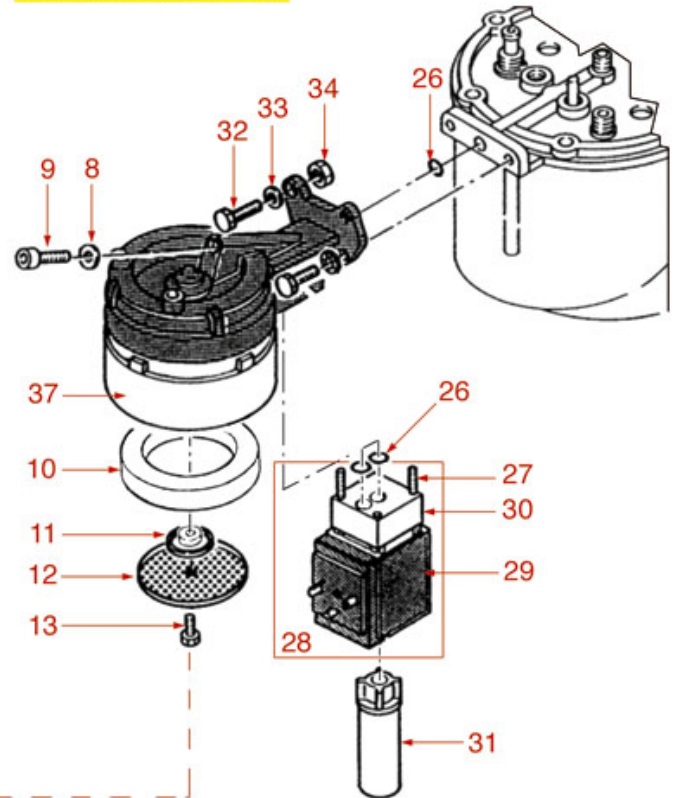

GROUP S20

S20 - MIDI - TECNA - SYSTEM

S20 - S24 - S26 - S27

RA0401

RANCILIO

Position	LF code no.	Description
4	1184012	S/STEEL SCREW T.C.C.E.I. M5x10 UNI 5931
6	1186810	FLAT COPPER GASKET $\varnothing$ 24x21x1 mm
8	1186811	COPPER FLAT GASKET $\varnothing$ 10x6x1 mm
9	1184804	STAINLESS STEEL SCREW M6x8
10	1186812	FILTER HOLDER GASKET $\varnothing$ 72x57x8 mm
11	1349803	BREW GROUP SPRAY NOZZLE $\varnothing$ 21 mm
12	1081036	SHOWER $\varnothing$ 57.5 mm
13	1528516	CUT HEAD SCREW M5x12 UNI 6107
14	1160339	BLIND FILTER
15	1160251	1 CUP FILTER 6 g
16	1160252	2-CUP FILTER 12 GRAMS
17	1250101	FILTER BLOCKING SPRING $\varnothing$ 1,00 mm INOX
18	1165046	FILTER HOLDER RANCILIO
19	1241511	FILTER HOLDER HANDLE
20	1186504	STAINLESS STEEL WASHER $\varnothing$ 29x10.6x2 mm
21	1241513	BLIND HEXAGONAL NUT M8 UNI 5721
22	1241051	FILTER HOLDER KNOB CAP
23	1022501	SINGLE SPOUT $\varnothing$ 3/8"
24	1022502	DOUBLE SPOUT $\varnothing$ 3/8"
25	1022503	STRAIGHT SINGLE SPOUT $\varnothing$ 3/8"
26	1186611	O-RING 02025 RED SILICONE
26	1186612	O-RING 02025 VITON
27	1455034	S/S SCREW T.C.C.E.I M4x10 UNI 5931
28	1120330	3-WAY SOLENOID VALVE LUCIFER 240V 50Hz
28	1120335	3-WAY SOLENOID VALVE PARKER 230V 50/60Hz
29	1120332	COIL LUCIFER/PARKER 220/240V 9W 50Hz
29	3120032	COIL PARKER ZB09 9W 220/240V 50/60Hz
30	1120334	3-WAY MECHANICAL COMPONENT LUCIFER
30	1120339	3-WAY MECHANICAL COMPONENT PARKER
31	1349037	DRAIN PIPE
32	1528026	SCREW M8x1 mm UNI 5931
35	1160530	1 CUP FILTER 7 gr
36	1160529	2-CUP FILTER 14 GRAMS
40	1384002	BRUSH FOR MAINTENANCE
41	1069002	STAINLESS STEEL MEASURING SPOON 20 ml
42	1069001	PLASTIC MEASURING SPOON 20 ml
43	1384001	BRUSH FOR COFFEE SHOWER
44	1384003	BLACK SHOWER CLEANING BRUSH
45	1385002	NYLON COFFEE TAMPER $\varnothing$ 50/57 mm
46	1385053	ANODISED ALUMINUM TAMPER $\varnothing$ 58 mm
47	1385600	DYNAMOMETRIC MANUAL COFFEE TAMPER $\varnothing$ 57mm
47	1385602	MANUAL DYNAMOMETRICAL TAMPER $\varnothing$ 57 mm
48	1160345	2 CUPS FILTER 18 gr