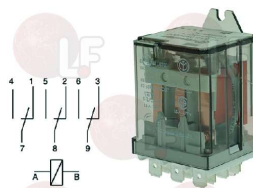

RANCILIO 65929115

1. **3351008 RELAY 62.83 16A 230V 50/60Hz**
   3 switching contacts