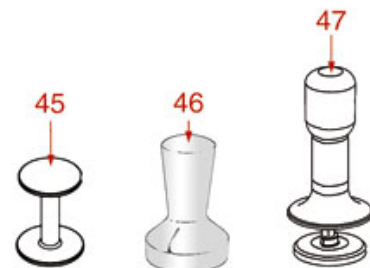

GROUP S20

S20 - MIDI - TECNA - SYSTEM

S20 - S24 - S26 - S27

RA0401

RANCILIO

Position	LF code no.	Description
4	1184012	S/STEEL SCREW T.C.C.E.I. M5x10 UNI 5931
6	1186810	FLAT COPPER GASKET $\varnothing$ 24x21x1 mm
8	1186811	COPPER FLAT GASKET $\varnothing$ 10x6x1 mm
9	1184804	STAINLESS STEEL SCREW M6x8
10	1186812	FILTER HOLDER GASKET $\varnothing$ 72x57x8 mm
11	1349803	BREW GROUP SPRAY NOZZLE $\varnothing$ 21 mm
12	1081036	SHOWER $\varnothing$ 57.5 mm
13	1528516	CUT HEAD SCREW M5x12 UNI 6107
14	1160339	BLIND FILTER
15	1160251	1 CUP FILTER 6 g
16	1160252	2-CUP FILTER 12 GRAMS
17	1250101	FILTER BLOCKING SPRING $\varnothing$ 1,00 mm INOX
18	1165046	FILTER HOLDER RANCILIO
19	1241511	FILTER HOLDER HANDLE
20	1186504	STAINLESS STEEL WASHER $\varnothing$ 29x10.6x2 mm
21	1241513	BLIND HEXAGONAL NUT M8 UNI 5721
22	1241051	FILTER HOLDER KNOB CAP
23	1022501	SINGLE SPOUT $\varnothing$ 3/8"
24	1022502	DOUBLE SPOUT $\varnothing$ 3/8"
25	1022503	STRAIGHT SINGLE SPOUT $\varnothing$ 3/8"
26	1186611	O-RING 02025 RED SILICONE
26	1186612	O-RING 02025 VITON
27	1455034	S/S SCREW T.C.C.E.I M4x10 UNI 5931
28	1120330	3-WAY SOLENOID VALVE LUCIFER 240V 50Hz
28	1120335	3-WAY SOLENOID VALVE PARKER 230V 50/60Hz
29	1120332	COIL LUCIFER/PARKER 220/240V 9W 50Hz
29	3120032	COIL PARKER ZB09 9W 220/240V 50/60Hz
30	1120334	3-WAY MECHANICAL COMPONENT LUCIFER
30	1120339	3-WAY MECHANICAL COMPONENT PARKER
31	1349037	DRAIN PIPE
32	1528026	SCREW M8x1 mm UNI 5931
35	1160530	1 CUP FILTER 7 gr
36	1160529	2-CUP FILTER 14 GRAMS
40	1384002	BRUSH FOR MAINTENANCE
41	1069002	STAINLESS STEEL MEASURING SPOON 20 ml
42	1069001	PLASTIC MEASURING SPOON 20 ml
43	1384001	BRUSH FOR COFFEE SHOWER
44	1384003	BLACK SHOWER CLEANING BRUSH
45	1385002	NYLON COFFEE TAMPER $\varnothing$ 50/57 mm
46	1385053	ANODISED ALUMINUM TAMPER $\varnothing$ 58 mm
47	1385600	DYNAMOMETRIC MANUAL COFFEE TAMPER $\varnothing$ 57mm
47	1385602	MANUAL DYNAMOMETRICAL TAMPER $\varnothing$ 57 mm
48	1160345	2 CUPS FILTER 18 gr