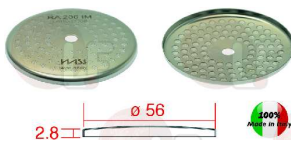

Shower screens for brew group

1460203 PRECISION SHOWER SCREEN $\varnothing$ 56 mm

central hole 5.5 mm - 98 holes $\varnothing$ 3 mm
Aisi 316 stainless steel - food-safe certified
integrated membrane 200 μ M
for Coffee machine (MAGISTER)
for Coffee machine (RANCILIO)