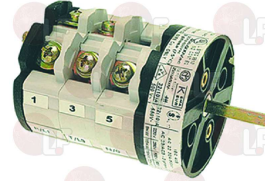

1319807 SELECTOR SWITCH 0-2 POSITIONS 32A 600V

square pin 5x5 mm
for Coffee machine (MARZOCCO) FB/70 - LINEA
for Coffee machine (RANCILIO) S20
for Coffee machine (SAN MARCO) 105 - 85 - 95