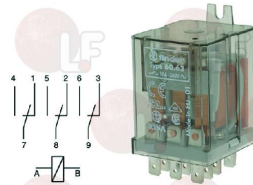

RANCILIO 34200196

1. **3351605 RELAY 60.63 10A 230V 50/60Hz**
   3 switching contacts
   for Coffee machine (CIMBALI) JUNIOR