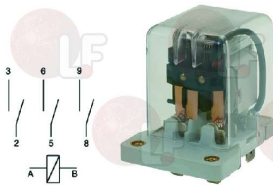

Relays

1. **3351601 RELAY B1-3 16A 230V 50/60Hz**
   3 NO contacts