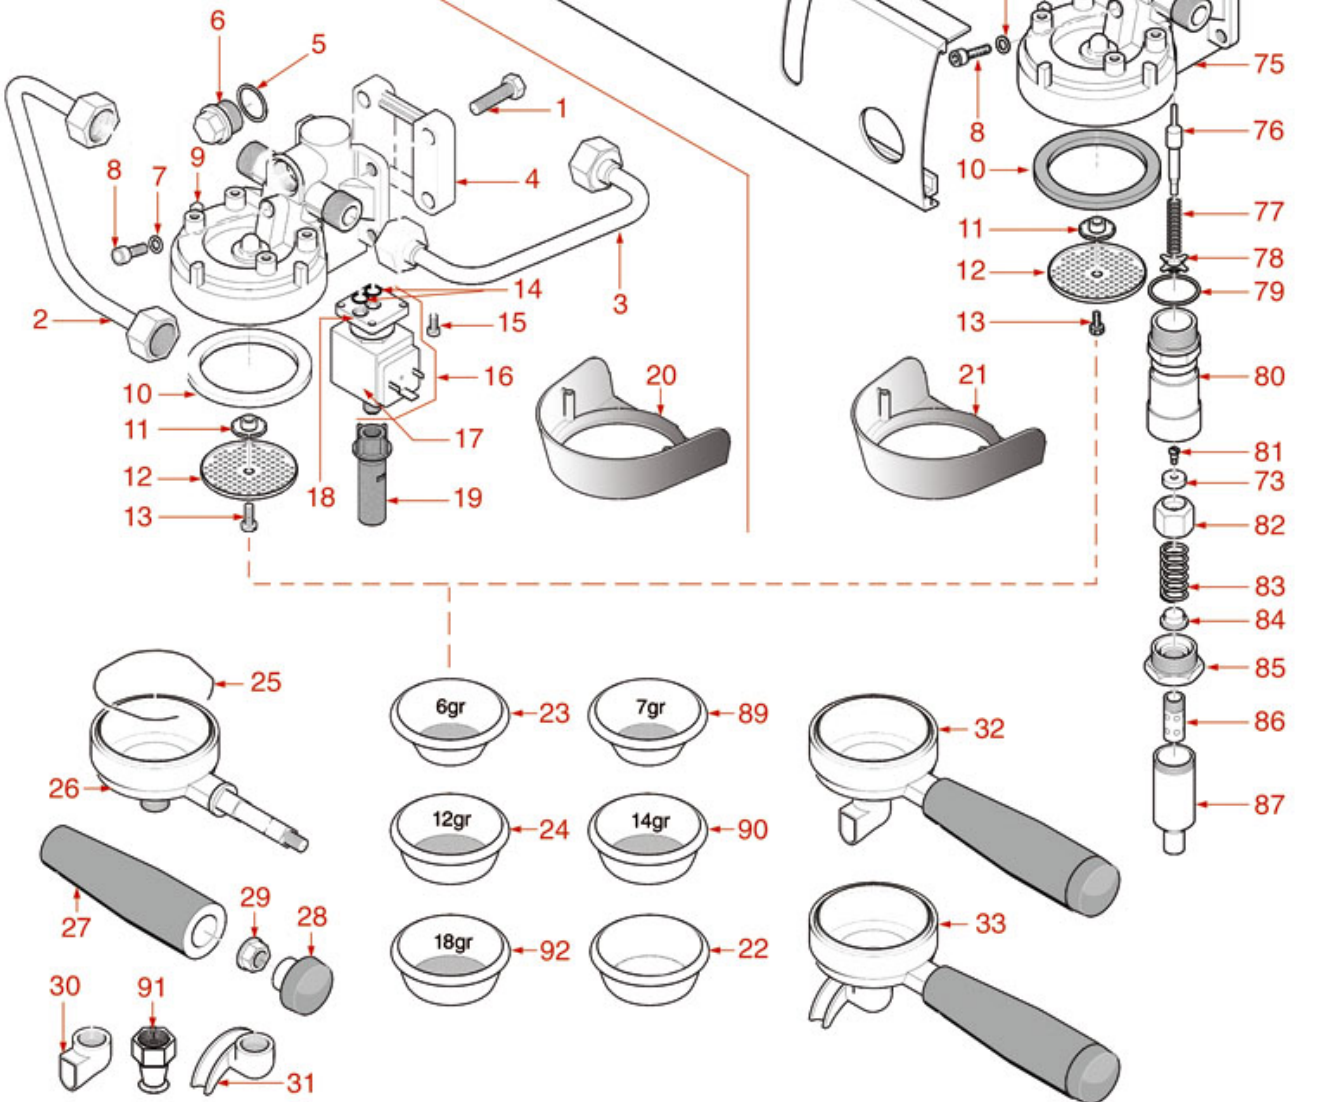

MILLENIUM

RANCILIO

Position	LF code no.	Description
5	1186810	FLAT COPPER GASKET $\varnothing$ 24x21x1 mm
7	1186811	COPPER FLAT GASKET $\varnothing$ 10x6x1 mm
8	1184804	STAINLESS STEEL SCREW M6x8
10	1186812	FILTER HOLDER GASKET $\varnothing$ 72x57x8 mm
11	1349803	BREW GROUP SPRAY NOZZLE $\varnothing$ 21 mm
12	1081036	SHOWER $\varnothing$ 57.5 mm
13	1528516	CUT HEAD SCREW M5x12 UNI 6107
14	1186611	O-RING 02025 RED SILICONE
14	1186612	O-RING 02025 VITON
15	1455034	S/S SCREW T.C.C.E.I M4x10 UNI 5931
16	1120330	3-WAY SOLENOID VALVE LUCIFER 240V 50Hz
16	1120335	3-WAY SOLENOID VALVE PARKER 230V 50/60Hz
17	1120332	COIL LUCIFER/PARKER 220/240V 9W 50Hz
17	3120032	COIL PARKER ZB09 9W 220/240V 50/60Hz
18	1120334	3-WAY MECHANICAL COMPONENT LUCIFER
18	1120339	3-WAY MECHANICAL COMPONENT PARKER
19	1349037	DRAIN PIPE
21	1002003	GROUP COVERING RING
22	1160339	BLIND FILTER
23	1160251	1 CUP FILTER 6 g
24	1160252	2-CUP FILTER 12 GRAMS
25	1250101	FILTER BLOCKING SPRING $\varnothing$ 1,00 mm INOX
26	1165046	FILTER HOLDER RANCILIO
27	1241047	FILTER HOLDER KNOB
28	1241050	FILTER HOLDER KNOB CAP
29	1186504	STAINLESS STEEL WASHER $\varnothing$ 29x10.6x2 mm
29	1241513	BLIND HEXAGONAL NUT M8 UNI 5721
30	1022501	SINGLE SPOUT $\varnothing$ 3/8"
31	1022502	DOUBLE SPOUT $\varnothing$ 3/8"
32	1160521	1 CUP FILTER HOLDER ASSEMBLY RANCILIO
33	1160545	2 CUPS FILTER HOLDER ASSEMBLY RANCILIO
38	1250812	SHOCK ABSORBER SPRING $\varnothing$ 13x64 mm
39	1528023	S/STEEL CROSS SCREW M5x16 mm UNI 7688
45	1007001	RUBBER SHOCK ABSORBER
46	1250029	LEVER SPRING $\varnothing$ 10x13/27 mm
54	1348817	STAINLESS STEEL CIRCLIP RA-4 UNI 7437
55	1184853	ROLL PIN
59	1184850	MICRO CONTROL LEVER
60	1346801	LEVER BUSHING
62	1240847	MICROSWITCH 5A 250V
63	1523667	REGULATION DISC BUSHING
65	1523669	INFUSION ROD BUSHING
66	1186810	FLAT COPPER GASKET $\varnothing$ 24x21x1 mm
67	1186809	FLAT TEFLON GASKET $\varnothing$ 12x9x1 mm
68	1186803	O-RING 02037 EPDM
69	1250816	CAP SPRING $\varnothing$ 12x22 mm
71	1250817	VALVE SPRING $\varnothing$ 17x39 mm
73	1186822	VITON FLAT GASKET $\varnothing$ 13x4x4 mm
76	1324801	SPINDLE FOR CONTROL ROD
77	1250818	DRAIN ROD SPRING $\varnothing$ 7x35 mm
78	1523659	INFUSION SPRING GUIDE BUSHING
79	1186828	COPPER FLAT GASKET $\varnothing$ 30x26x1 mm
80	1523656	DRAIN PIPE FITTING
82	1523661	OUTLET GASKET HOLDER BUSHING
83	1250819	VALVE SPRING $\varnothing$ 16x30 mm
84	1523662	OUTLET SPRING GUIDE BUSHING
87	1349036	DRAIN PIPE
89	1160530	1 CUP FILTER 7 gr
90	1160529	2-CUP FILTER 14 GRAMS
91	1022503	STRAIGHT SINGLE SPOUT $\varnothing$ 3/8"
92	1160345	2 CUPS FILTER 18 gr