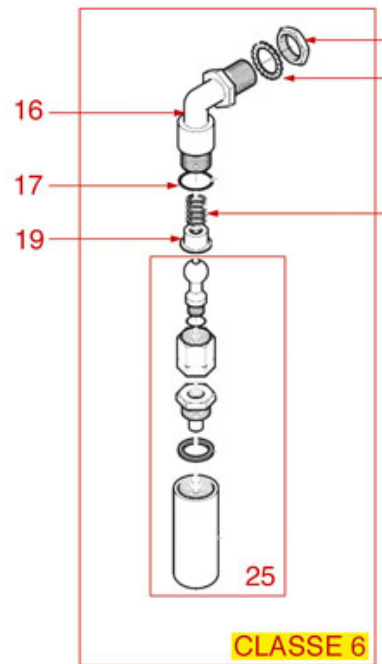

WATER-STEAM TAP

RANCILIO

Position	LF code no.	Description
1	1348855	MLN STEAM TAP
3	1186810	FLAT COPPER GASKET $\varnothing$ 24x21x1 mm
4	1528019	NUT WITH GASKET
5	1324078	TAP ROD
6	1250026	SPRING $\varnothing$ 12x31 mm
7	1250027	SPRING GUIDE
8	1186803	O-RING 02037 EPDM
9	1348046	TAP PIN
10	1348045	TAP BUSHING
11	1528020	WASHER $\varnothing$ 19x9x1.3 mm
12	1186443	TEFLON FLAT GASKET $\varnothing$ 18x9x0.5 mm
13	1348326	SPRING RING RA-7 UNI 7437
14	1449804	NUT 3/8" GAS -FE-
15	1348829	COGGED WASHER
17	1186805	O-RING 0115 EPDM
18	1250151	SPRING $\varnothing$ 12x15 mm FOR STEAM PIPE
19	1186670	STEAM PIPE BUSHING $\varnothing$ 12x5 mm
20	1186201	TEFLON FLAT GASKET $\varnothing$ 21x16.8x2 mm
21	1241048	STEAM TAP KNOB
22	1250820	STEAM HANDLE SPRING
23	1241046	WATER/STEAM TAP KNOB
24	1449811	COMPLETE STEAM PIPE
24	1449865	STAINLESS STEEL STEAM PIPE COMPLETE
25	1348044	COMPLETE WATER TAP
26	1449053	COMPLETE WATER PIPE