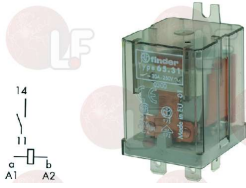

Suitable for:

Suitable for:

3351602 RELAY 65.31 30A 250V

1 cut-off contact
coil 230V 50/60Hz

RANCILIO 65229029

Rotary switches

1319047 SELECTOR SWITCH 0-1 POSITIONS 20A 500V

square pin 5x5 mm
for Coffee machine (RANCILIO) Z11