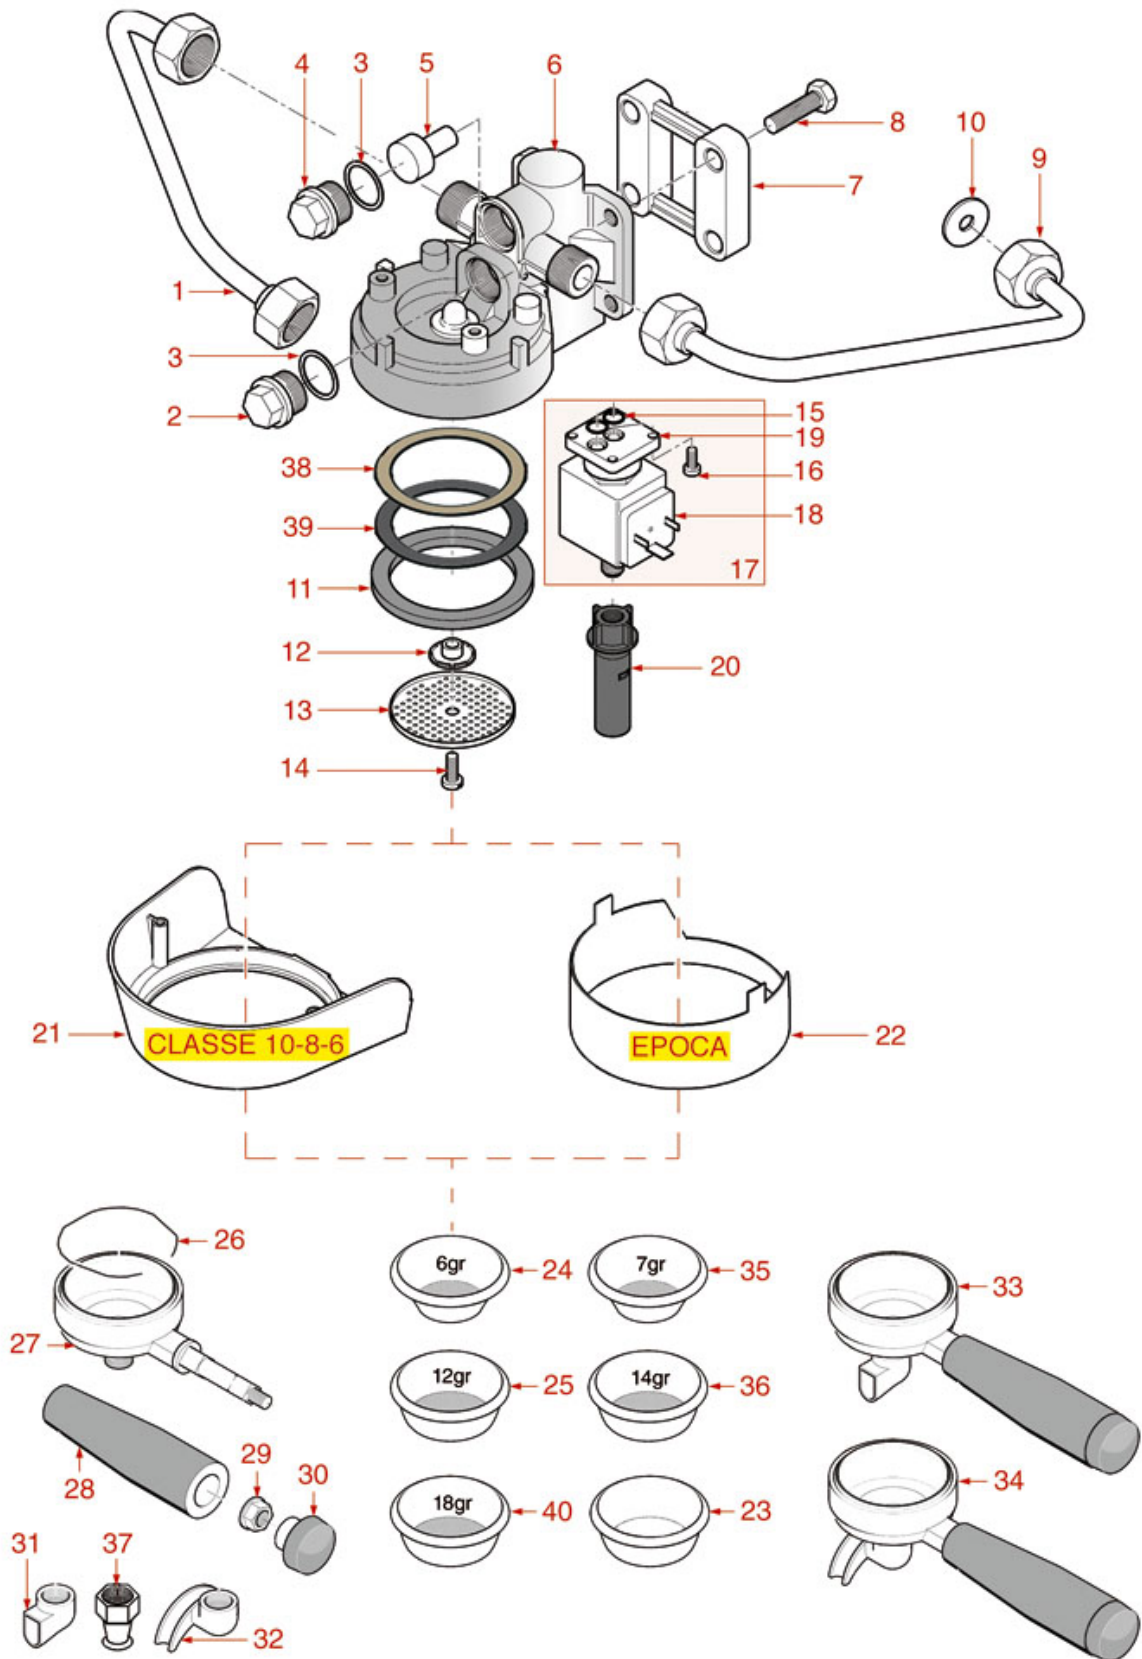

GROUP CLASSE 10-8-6 EPOCA

CLASSE 10 - CLASSE 8 - CLASSE 6 - EPOCA

RA0601

RANCILIO

Position	LF code no.	Description
3	1186677	FLAT COPPER GASKET $\varnothing$ 22x18x1.8 mm
4	1439028	CAP $\varnothing$ 18 mm FOR BREW GROUP
5	1501811	NOZZLE M8x1 HOLE $\varnothing$ 0,5 mm
11	1186812	FILTER HOLDER GASKET $\varnothing$ 72x57x8 mm
12	1349803	BREW GROUP SPRAY NOZZLE $\varnothing$ 21 mm
13	1081036	SHOWER $\varnothing$ 57.5 mm
14	1528516	CUT HEAD SCREW M5x12 UNI 6107
15	1186611	O-RING 02025 RED SILICONE
15	1186612	O-RING 02025 VITON
16	1455034	S/S SCREW T.C.C.E.I M4x10 UNI 5931
17	1120330	3-WAY SOLENOID VALVE LUCIFER 240V 50Hz
17	1120335	3-WAY SOLENOID VALVE PARKER 230V 50/60Hz
18	1120332	COIL LUCIFER/PARKER 220/240V 9W 50Hz
18	3120032	COIL PARKER ZB09 9W 220/240V 50/60Hz
19	1120334	3-WAY MECHANICAL COMPONENT LUCIFER
19	1120339	3-WAY MECHANICAL COMPONENT PARKER
20	1349037	DRAIN PIPE
21	1002003	GROUP COVERING RING
23	1160339	BLIND FILTER
24	1160251	1 CUP FILTER 6 g
25	1160252	2-CUP FILTER 12 GRAMS
26	1250101	FILTER BLOCKING SPRING $\varnothing$ 1,00 mm INOX
27	1165046	FILTER HOLDER RANCILIO
28	1241047	FILTER HOLDER KNOB
29	1241513	BLIND HEXAGONAL NUT M8 UNI 5721
30	1241050	FILTER HOLDER KNOB CAP
31	1022501	SINGLE SPOUT $\varnothing$ 3/8"
32	1022502	DOUBLE SPOUT $\varnothing$ 3/8"
33	1160521	1 CUP FILTER HOLDER ASSEMBLY RANCILIO
34	1160545	2 CUPS FILTER HOLDER ASSEMBLY RANCILIO
35	1160530	1 CUP FILTER 7 gr
36	1160529	2-CUP FILTER 14 GRAMS
37	1022503	STRAIGHT SINGLE SPOUT $\varnothing$ 3/8"
38	1190005	PAPER SEAL $\varnothing$ 70x57x0.5 mm
39	1190003	RUBBER THICKNESS $\varnothing$ 70x57x1 mm EPDM
40	1160345	2 CUPS FILTER 18 gr