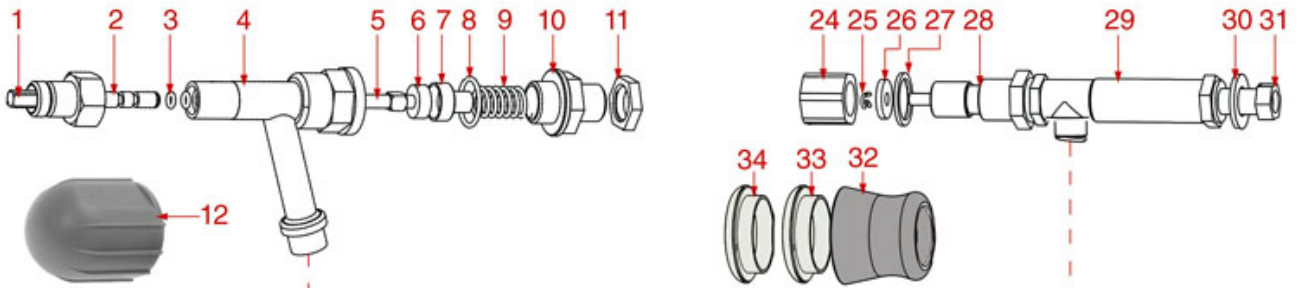

WATER/STEAM/INLET TAPS BAR-HO-PUB

BAR-BART-CAFE'-HOTEL

PAVONI

Position	LF code no.	Description
1	1324400	TAP SPINDLE
2	5038097	TAP SHUTTER CONTROL PIN
3	1186900	O-RING 02015 VITON
5	1324158	WATER/STEAM TAP PIN
6	1186985	FLAT EPDM GASKET $\varnothing$ 15x6x6 mm
8	3186183	O-RING 0128 EPDM
11	1348036	NUT $\varnothing$ 3/8" WRENCH 21x6mm
12	5011730	STEAM/WATER TAP KNOB
13	1348600	COMPLETE STEAM TAP
14	1449451	STEAM PIPE COMPLETE
16	1186352	O-RING 02050 EPDM
17	1250534	SPRING $\varnothing$ 12x22 mm
18	1186988	STEAM TAP JOINT BUSHING
21	1186805	O-RING 0115 EPDM
22	1349367	WATER/STEAM PIPE COUPLING
25	5030208	PIN $\varnothing$ 1.5 mm FOR TAP
30	3528211	FLAT WASHER M14
31	1349362	NUT $\varnothing$ 1/4" FOR STEAM TAP
32	1241157	STEAM/WATER TAP KNOB
33	1241613	WATER CAP FOR KNOB
34	1241412	STEAM CAP FOR KNOB
35	1449452	FITTING FOR WATER PIPE
36	1449453	WATER PIPE NOZZLE
38	1449391	COMPLETE WATER PIPE
40	1349362	NUT $\varnothing$ 1/4" FOR STEAM TAP
41	3528211	FLAT WASHER M14
44	1186984	HOSE-END FITTING FOR TAP
45	1186983	GASKET FLAT VITON $\varnothing$ 15x7x3 mm
46	3186183	O-RING 0128 EPDM
48	1348036	NUT $\varnothing$ 3/8" WRENCH 21x6mm
49	1186900	O-RING 02015 VITON
60	1348036	NUT $\varnothing$ 3/8" WRENCH 21x6mm
62	1186983	GASKET FLAT VITON $\varnothing$ 15x7x3 mm
63	1186514	O-RING 02015 SILICON
64	1186983	GASKET FLAT VITON $\varnothing$ 15x7x3 mm
65	1186984	HOSE-END FITTING FOR TAP
67	1786231	FLAT GASKET EPDM $\varnothing$ 24x15x3 mm
68	1449317	WATER PIPE NOZZLE
69	1250536	SPRING $\varnothing$ 13x42 mm
70	3186181	O-RING 03068 EPDM
73	3348186	WATER INLET TAP
75	3186181	O-RING 03068 EPDM
76	1250536	SPRING $\varnothing$ 13x42 mm
77	1523431	INLET VALVE
78	1186514	O-RING 02015 SILICON