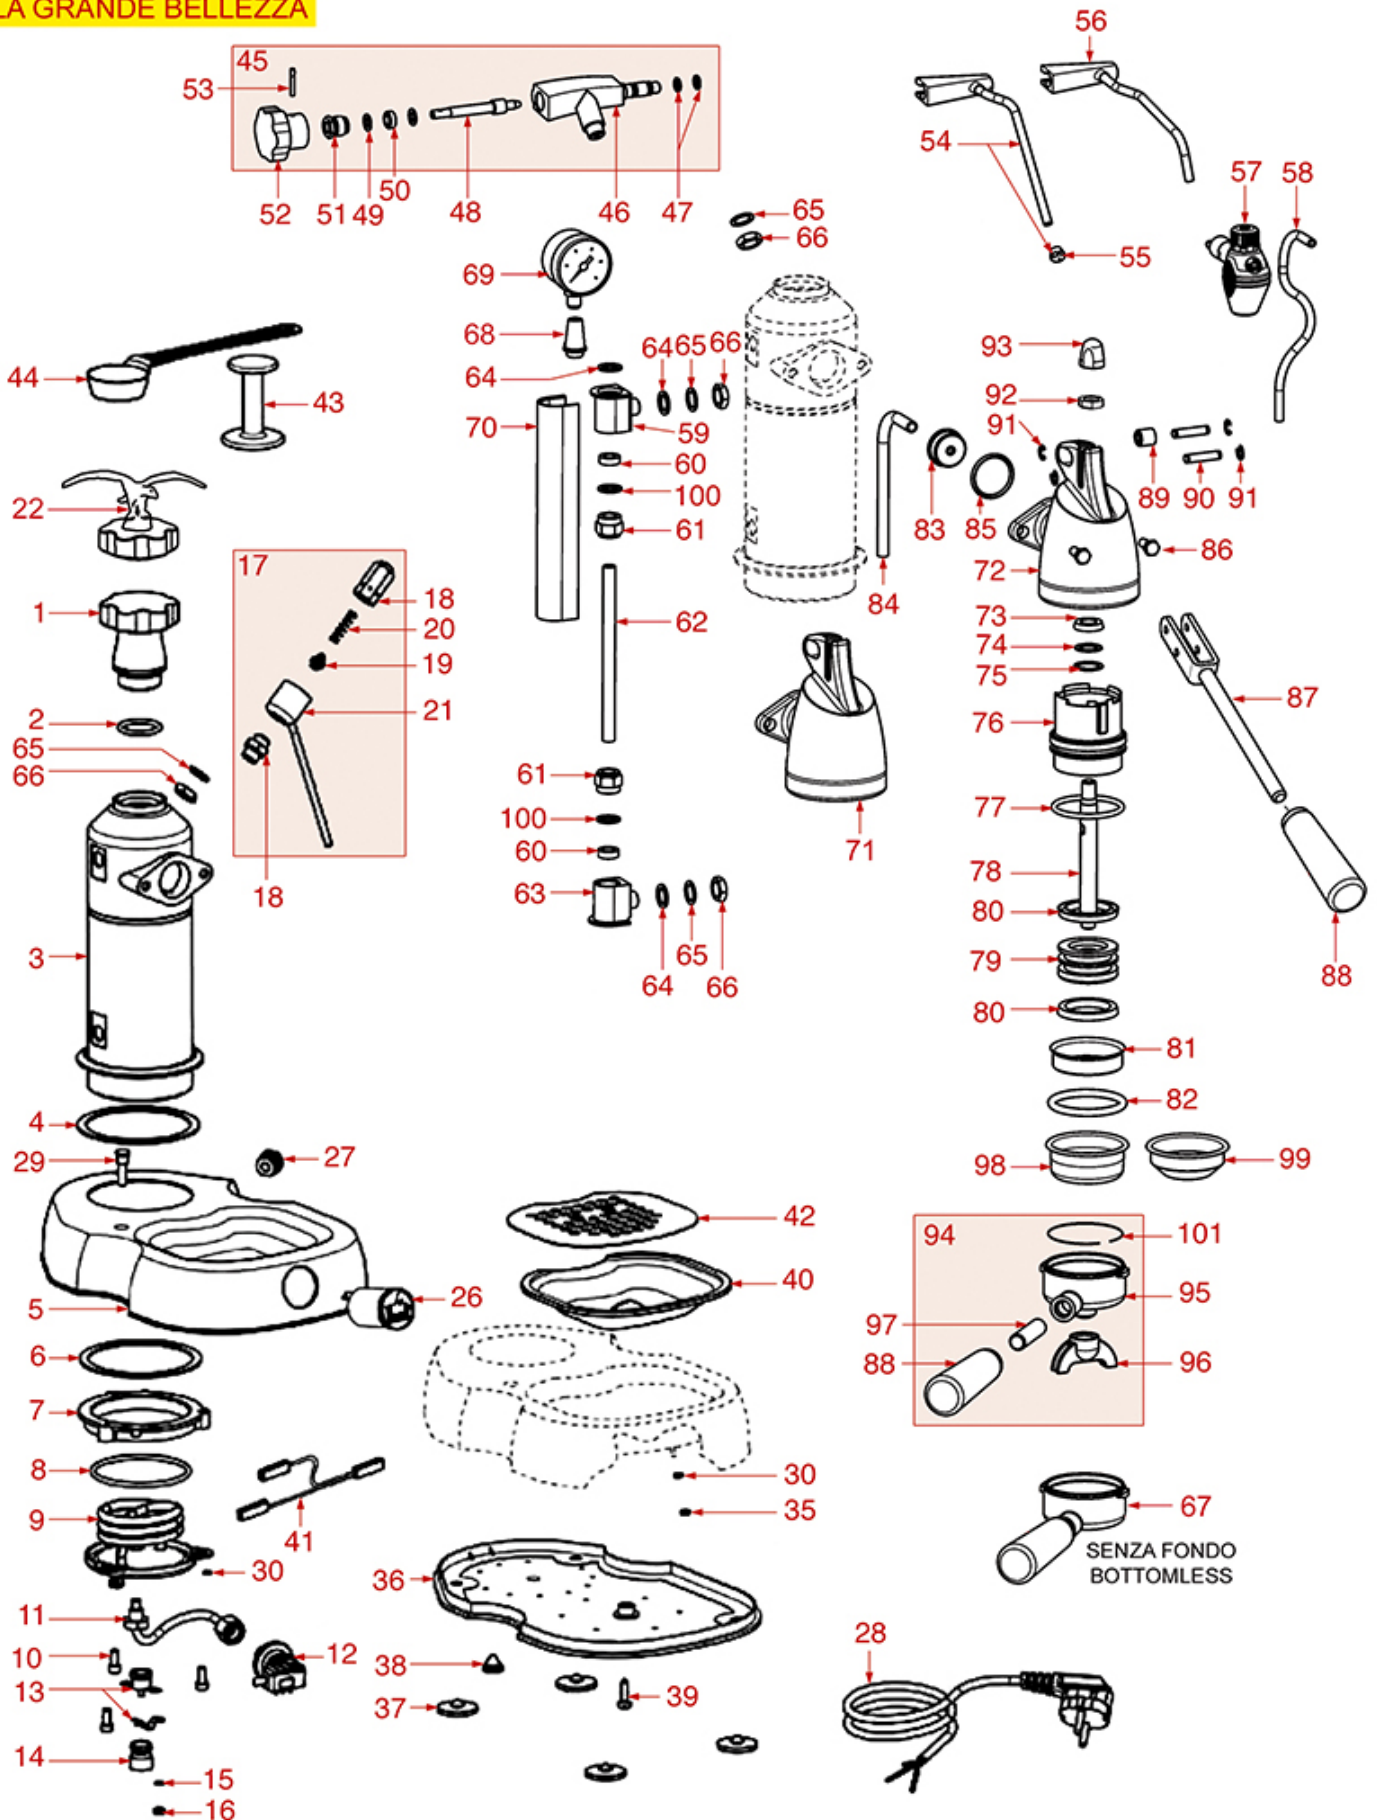

COFFEE MACHINE MOD. LA GRANDE BELLEZZA

LA GRANDE BELLEZZA

Positions without LF code no.: upon request

PAVONI

Position	LF code no.	Description
1	5032438	WOOD BOILER CAP
2	1186480	O-RING 04112 EPDM
4	5034917	BOILER GASKET $\varnothing$ 104x80x2 mm
6	1186483	BOILER GASKET $\varnothing$ 93x80x2 mm
7	5008254	RING $\varnothing$ 95 mm FOR BOILER FIXING
8	1186641	O-RING 0176 EPDM
9	1755050	HEATING ELEMENT 920/1000W 230/240V
9	1755166	HEATING ELEMENT 1000W 110V
10	1184012	CYLINDER HEAD SCREW M5x10
11	1449122	PRESSURE SWITCH PIPE
12	1320002	PRESSURE SWITCH 0.5-1.2 BAR 1/4"
13	1443007	CONTACT THERMOSTAT 127°C 16A 250V
15	3528238	FLAT WASHER M4
16	3528232	HEXAGONAL NUT MEDIUM SIZE M4
18	1523025	BOILER VALVE BODY M12
19	1523013	SMALL VALVE FOR BOILER VALVE
20	1250042	SPRING $\varnothing$ 7x26 mm FOR VALVE
21	5029648	CHROME-PLATED CONDENSATE TRAY
27	5008195	SELF-LOCKING GROMMET
37	1313003	FOOT $\varnothing$ 30 mm
43	1385000	NYLON TAMPER $\varnothing$ 50/52 mm
44	1069001	PLASTIC MEASURING SPOON 20 ml
47	1186435	O-RING 106 VITON
48	5027689	STEAM TAP PIN
49	1528029	BRASS WASHER FLAT $\varnothing$ 12x7x1 mm
50	1186474	FLAT NBR GASKET $\varnothing$ 12x7x5 mm
53	3053132	CLASP $\varnothing$ 3x22 mm
57	5501292	AUTOMATIC MILK FROTHER
58	1449281	SILICONE HOSE $\varnothing$ 4x7 SHORE 60 - 100 m
58	1449681	SILICONE HOSE $\varnothing$ 4x7 SHORE 60 - 5 m
60	1186469	FLAT SILICONE GASKET $\varnothing$ 15x9x5 mm
61	1201017	FITTING FOR LEVEL GLASS
62	1520007	LEVEL GLASS $\varnothing$ 9x132 mm
64	1186468	FLAT GASKET PTFE $\varnothing$ 17x12x1.5 mm
65	1528025	BRASS WASHER FLAT $\varnothing$ 17x12x1 mm
66	1528027	NUT M12 FOR STEAM TAP
70	1201016	LEVEL PLATE
73	1186470	LIP SEAL $\varnothing$ 21x11x4.5 mm
74	1528024	PUNCHED WASHER $\varnothing$ 19.7x13x0.9 mm
75	1348050	SEEGER RING J-20
76	5029493	JACKET FOR COFFEE GROUP
77	1186087	O-RING 0152 EPDM
78	5501148	PISTON TIE ROD FOR GROUP
79	1321002	PISTON FOR LEVER GROUP
80	1186467	LIP SEAL $\varnothing$ 44x36x5.5 mm
81	1081020	SHOWER $\varnothing$ 54 mm
82	1186465	FILTER HOLDER GASKET $\varnothing$ 60x50x5.5 mm
83	5501139	DELIVERY GROUP CAP WITH JACKET
84	5027687	SUCTION PIPE
85	3186247	O-RING 03112 EPDM
87	5032977	GROUP CONTROL LEVER
89	1192015	ARTICULATION BUSHING
90	1324092	FORK PIN
91	1250023	RADIAL SEEGER RING $\varnothing$ 5 mm
98	1160013	FILTER 2-CUP
99	1160113	1 CUP FILTER $\varnothing$ 60 mm
100	1528028	BRASS WASHER FLAT $\varnothing$ 14.5x9.5x1.5 mm
101	5033397	SPRING FILTER LOCKING $\varnothing$ 1.00 mm STAIN.ST