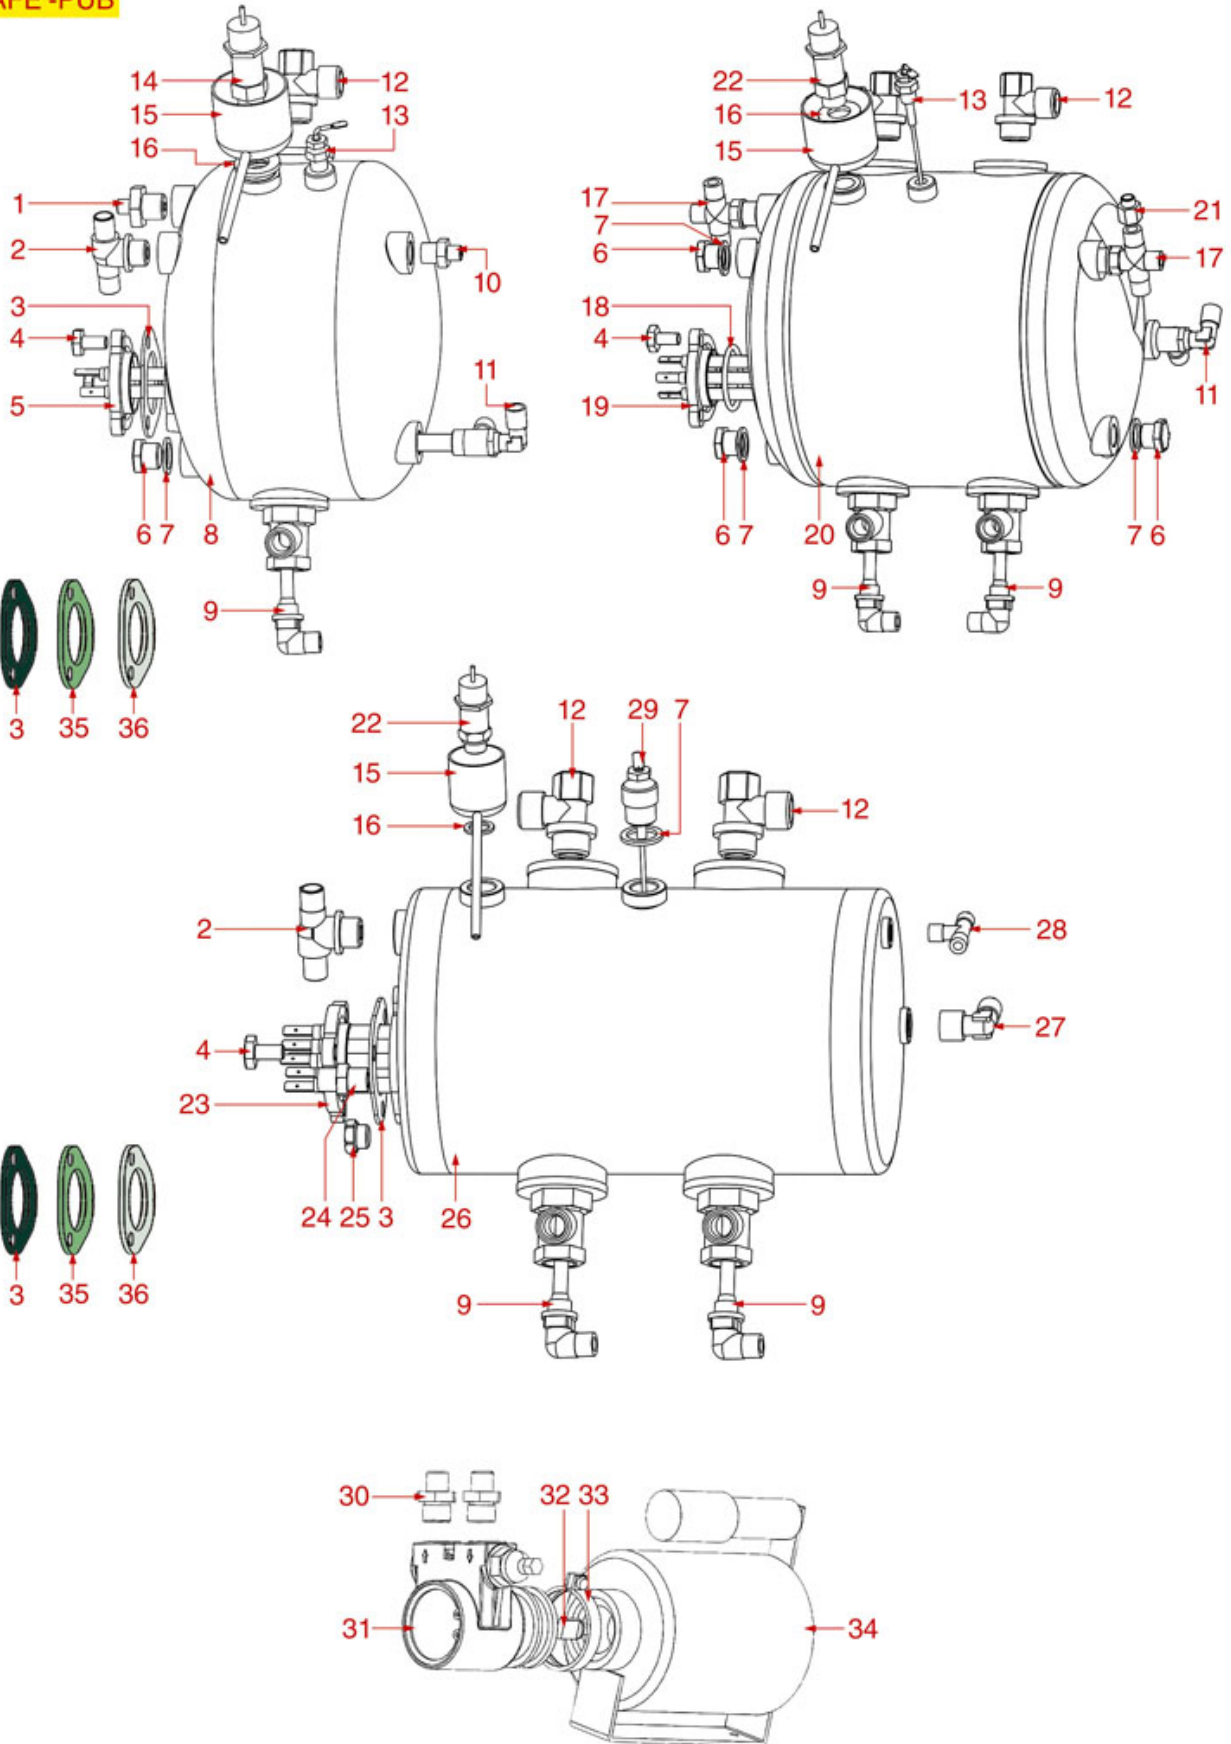

BOILERS AND MOTORS MODEL CAFE/PUB

CAFE'-PUB

PAVONI

Position	LF code no.	Description
3	1186635	TRIANGULAR GASKET FOR HEATING ELEMENT
4	1528622	HEXAGON HEAD SCREW M8x16
5	1755054	HEATING ELEMENT 1500W 230V
6	1439023	BOILER CAP $\varnothing$ 3/8"M
9	1449450	INJECTOR PIPE
10	1349111	FITTING $\varnothing$ 1/8"M 1/4"M
12	1349014	BOILER FITTING $\varnothing$ 1/2"M-1/2"M
16	1186620	COPPER FLAT GASKET $\varnothing$ 22x17x1.5 mm
18	3186238	O-RING 0146 EPDM
19	1755055	HEATING ELEMENT 2630/3130W 220/240V
21	1349126	NICKEL-PLATED FITTING $\varnothing$ 1/8"M-1/8"F
22	1523054	BOILER VALVE $\varnothing$ 3/8"M CE-PED
23	1755163	HEATING ELEMENT 3000W 230/380V
24	1349102	FITTING $\varnothing$ 1/4"M-1/4"M
25	1439010	LEVEL CAP $\varnothing$ 1/4"M
30	1349112	FITTING $\varnothing$ 1/4"M-3/8"M
31	1330024	ROTARY VANE PUMP PROCON $\varnothing$ 3/8" NPT
33	1168011	STAINLESS STEEL CLAMP FOR FLANGE PUMP
34	1240212	RPM MOTOR WITH CLAMP CONNECT. 100W 230V
35	1186584	TRIANGULAR GASKET FOR HEATING ELEMENT
36	1786006	TRIANGULAR GASKET FOR HEATING ELEMENT