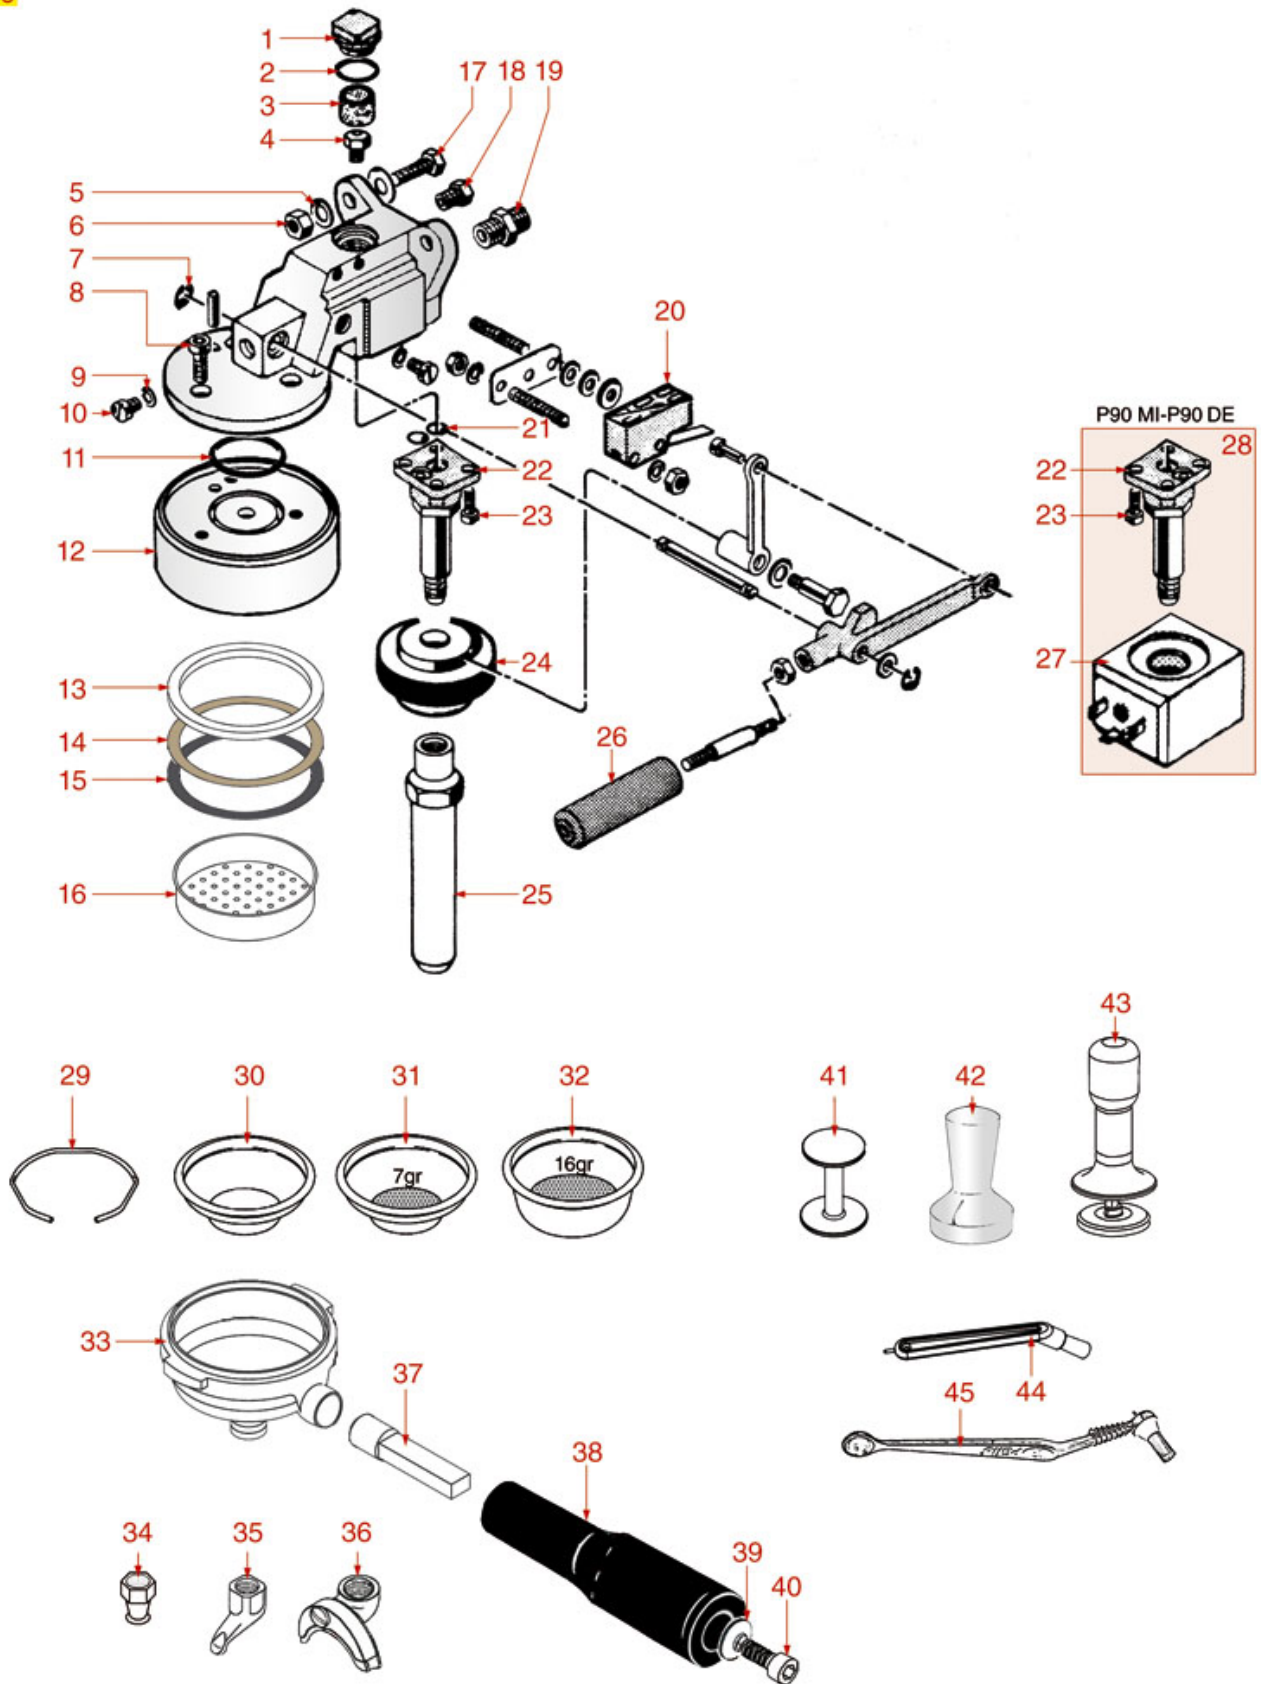

BREW GROUP P90

P90

PAVONI

Position	LF code no.	Description
1	1439003	CAP ø 18 mm FOR BREW GROUP
2	1186414	O-RING 0119 EPDM
3	1160501	WATER FILTER ø 14x10x12 mm
4	1500530	NOZZLE M5x1 HOLE ø 0.75 mm
5	1186058	COGGED WASHER EXTERNAL M8
6	3060069	HEXAGONAL NUT M8 MEDIUM
7	1250023	RADIAL SEEGER RING ø 5 mm
8	5014713	CYLINDER HEAD SCREW M5x16
9	1186803	O-RING 02037 EPDM
11	1186655	O-RING 04131 EPDM
13	1186656	FILTER HOLDER GASKET ø 67x56x6 mm
14	1190021	PAPER SEAL ø 66x58x0.8 mm
15	1190003	RUBBER SHIM ø 70x57x1 mm EPDM
16	1081016	SHOWER SCREEN ø 60 mm
16	1081116	SHOWER SCREEN ø 60 mm
16	1081516	SHOWER ø 60 mm
17	1184008	HEXAGON HEAD SCREW M8x25
19	1349102	FITTING ø 1/4"M-1/4"M
20	1240818	MICROSWITCH ELECTRICA C23ZN
21	1186611	O-RING 02025 RED SILICONE
21	1186612	O-RING 02025 VITON
22	1120334	3-WAY MECHANICAL COMPONENT LUCIFER
22	1120339	3-WAY MECHANICAL COMPONENT PARKER
23	1455034	CYLINDER HEAD SCREW M4x10
24	1240731	PERMANENT MAGNET
27	1120332	COIL LUCIFER/PARKER 220/240V 9W 50Hz
27	3120032	COIL PARKER ZB09 9W 220/240V 50/60Hz
28	1120101	3-WAY SOLENOID VALVE PARKER 115V 50/60Hz
28	1120102	3-WAY SOLENOID VALVE LUCIFER 115V 60Hz
28	1120330	3-WAY SOLENOID VALVE LUCIFER 240V 50Hz
28	1120335	3-WAY SOLENOID VALVE PARKER 230V 50/60Hz
29	1250101	FILTER BLOCKING SPRING ø 1,00 mm INOX
30	1160339	BLIND FILTER ø 70x17 mm
31	1160075	1 CUP FILTER 7 gr
32	1160076	2 CUPS FILTER 16 gr
33	1165041	FILTER HOLDER PAVONI
34	1022503	STRAIGHT SINGLE SPOUT ø 3/8"
35	1022501	SINGLE SPOUT ø 3/8"
36	1022502	DOUBLE SPOUT ø 3/8"
38	1241023	FILTER HOLDER HANDLE
39	1186504	WASHER FLAT M10
40	3528088	HEXAGON HEAD SCREW M8x20
41	1385002	NYLON COFFEE TAMPER ø 50/57 mm
42	1385053	ANODIZED ALUMINIUM TAMPER ø 58 mm
43	1385600	DYNAMOMETRIC MANUAL COFFEE TAMPER ø 57mm
43	1385602	TAMPER MANUAL DYNAMOMETRICAL ø 57 mm
44	1384001	BRUSH FOR COFFEE SHOWER
45	1384003	BLACK SHOWER CLEANING BRUSH