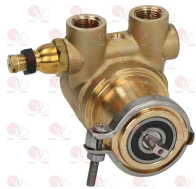

BOILERS AND MOTORS MODEL BART

BART

PAVONI

Position	LF code no.	Description
2	1349103	FITTING \varnothing 3/8"M-3/8"M
4	3186238	O-RING 0146 EPDM
5	1528622	HEXAGON HEAD SCREW M8x16
6	1755056	HEATING ELEMENT 4000/4760W 220/240V
8	1449450	INJECTOR PIPE
9	1349706	L-FITTING \varnothing 3/8"M-3/8"M NICKEL-PLATED
12	1523054	BOILER VALVE \varnothing 3/8"M CE-PED
13	1349014	BOILER FITTING \varnothing 1/2"M-1/2"M
15	1186620	COPPER FLAT GASKET \varnothing 22x17x1.5 mm
17	1755057	HEATING ELEMENT 5455/5950W 230/240V
20	1786139	O-RING 02125 RED SILICONE
22	5039021	O-RING 04162 RED SILICONE
23	1186620	COPPER FLAT GASKET \varnothing 22x17x1.5 mm
27	1449317	WATER PIPE NOZZLE
28	1786231	FLAT GASKET EPDM \varnothing 24x15x3 mm
29	1349112	FITTING \varnothing 1/4"M-3/8"M
31	1330024	ROTARY VANE PUMP PROCON \varnothing 3/8" NPT
32	3068010	CAPACITOR DUCATI ENERGIA 6,3 μ F
33	1240212	RPM MOTOR WITH CLAMP CONNECT. 100W 230V
34	1330012	ROTARY VANE PUMP PROCON \varnothing 3/8" NPT
35	1168011	STAINLESS STEEL CLAMP FOR FLANGE PUMP

PAVONI 452006

PAVONI 452010

- 1168011 STAINLESS STEEL CLAMP FOR FLANGE PUMP**

PAVONI 404704

- 1330002 ROTARY VANE PUMP ROTOFLOW ø 3/8" NPT**
 clamp connection
 flowrate 200 L/h
 equipped with balanced bypass
 NSF - WRAS approved
 PA204

PAVONI

- 1349100 PUMP CONNECTION ø 3/8" CONIC-3/8" STRAIGH**
 3/8" CONICAL (NPT)-3/8" STRAIGHT

PAVONI 31104001

Suitable for:

1168011 STAINLESS STEEL CLAMP FOR FLANGE PUMP

PAVONI 404704

1330101 ROTARY VANE PUMP ROTOFLOW \varnothing 3/8" NPT
flange connection
flowrate 100 L/h
with balanced by-pass
fitting \varnothing 3/8" conical NPT
N.S.F. approved
PUMP VERSION ECO-BRASS
BRASS CW510L LEAD \leq 0.2%

PAVONI

1168011 STAINLESS STEEL CLAMP FOR FLANGE PUMP

PAVONI 404704

1330102 ROTARY VANE PUMP ROTOFLOW \varnothing 3/8" NPT
flange connection
flowrate 200 L/h
with balanced by-pass
fitting \varnothing 3/8" conical NPT
N.S.F. approved
PUMP VERSION ECO-BRASS
BRASS CW510L LEAD \leq 0.2%