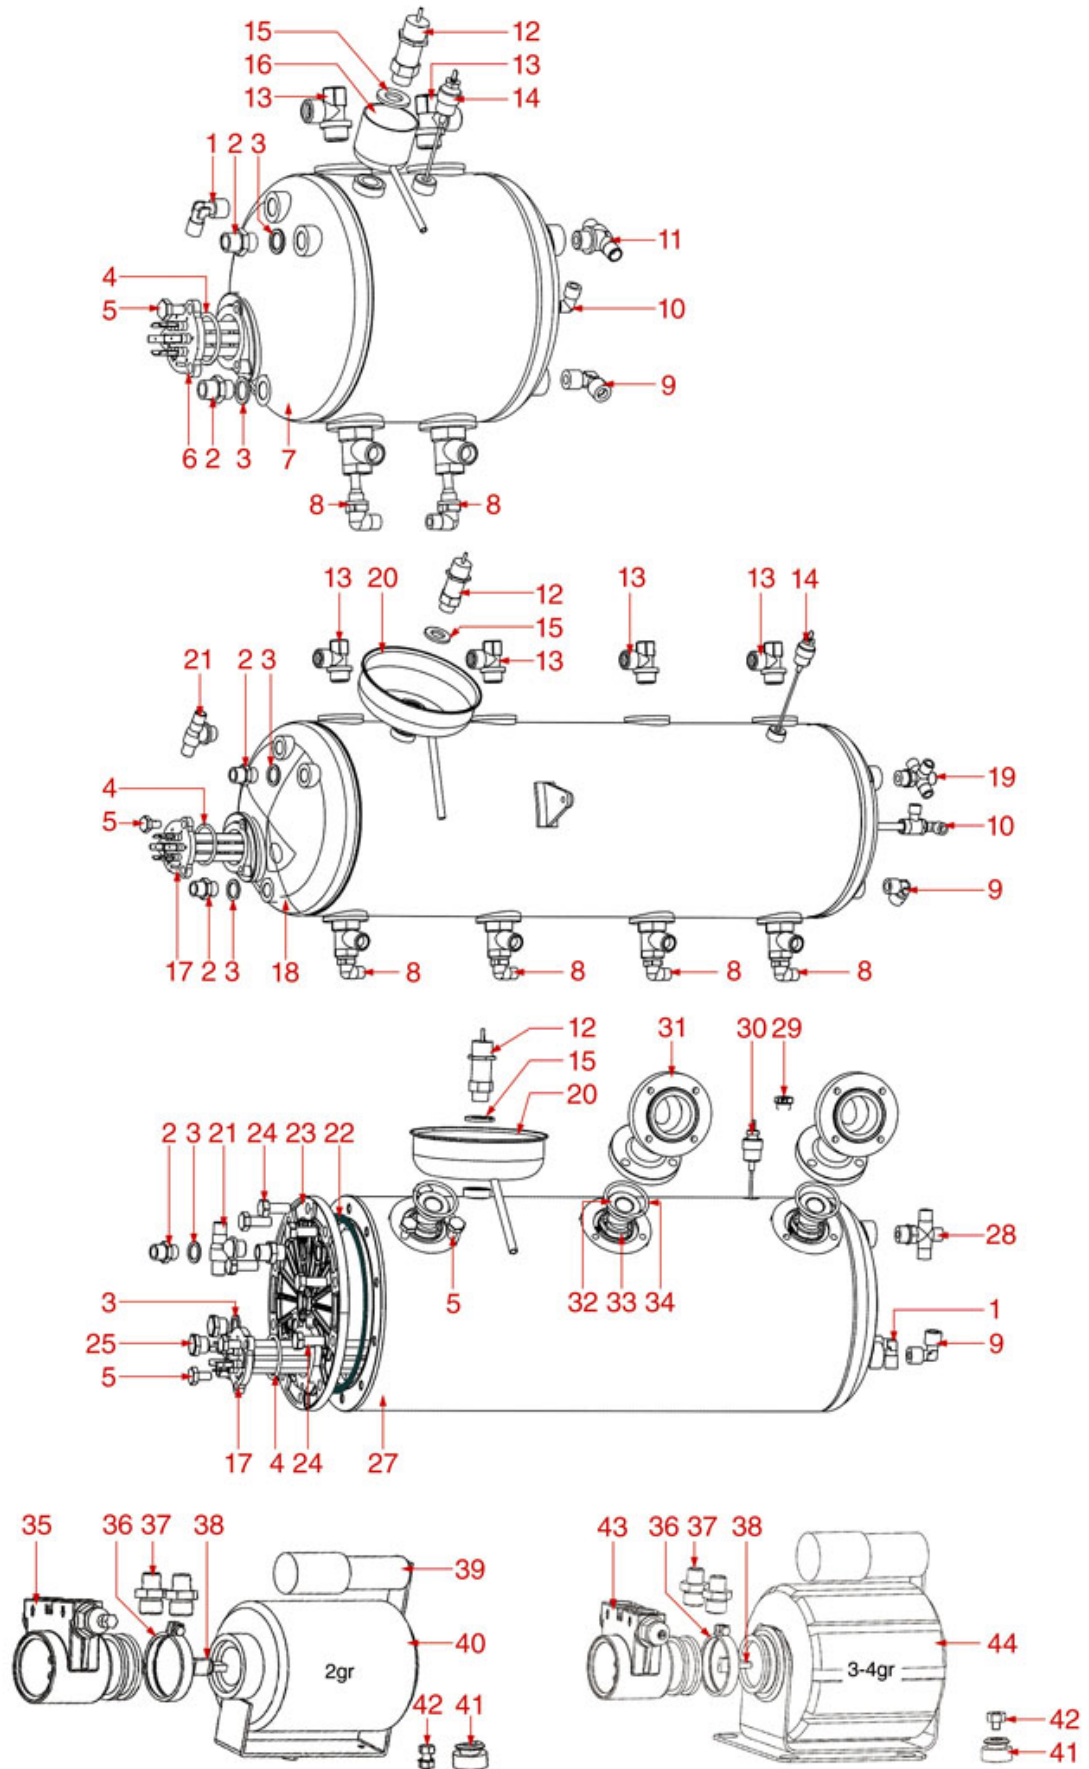

BOILERS AND MOTORS MODEL BAR

BAR

PA4001

Positions without LF code no.: upon request

PAVONI

Position	LF code no.	Description
2	1349103	FITTING $\varnothing$ 3/8"M-3/8"M
4	3186238	O-RING 0146 EPDM
5	1528622	HEXAGON HEAD SCREW M8x16
6	1755055	HEATING ELEMENT 2630/3130W 220/240V
8	1449450	INJECTOR PIPE
9	1349706	L-FITTING $\varnothing$ 3/8"M-3/8"M NICKEL-PLATED
12	1523054	BOILER VALVE $\varnothing$ 3/8"M CE-PED
13	1349014	BOILER FITTING $\varnothing$ 1/2"M-1/2"M
15	1186620	COPPER FLAT GASKET $\varnothing$ 22x17x1.5 mm
17	1755056	HEATING ELEMENT 4000/4760W 220/240V
17	1755057	HEATING ELEMENT 5455/5950W 230/240V
22	1186479	BOILER GASKET $\varnothing$ 184x170x2 mm
24	9528001	HEXAGON HEAD SCREW M10x25
25	1439023	BOILER CAP $\varnothing$ 3/8"M
29	1439010	LEVEL CAP $\varnothing$ 1/4"M
30	1341750	LEVEL PROBE $\varnothing$ 1/4"M-125 mm
33	1786139	O-RING 02125 RED SILICONE
34	5039021	O-RING 04162 RED SILICONE
35	1330024	ROTARY VANE PUMP PROCON $\varnothing$ 3/8" NPT
36	1168011	STAINLESS STEEL CLAMP FOR FLANGE PUMP
37	1349112	FITTING $\varnothing$ 1/4"M-3/8"M
39	3068010	CAPACITOR DUCATI ENERGIA 6,3μF
40	1240212	RPM MOTOR WITH CLAMP CONNECT. 100W 230V
42	1528630	HEXAGON HEAD SCREW M5x10
43	1330012	ROTARY VANE PUMP PROCON $\varnothing$ 3/8" NPT