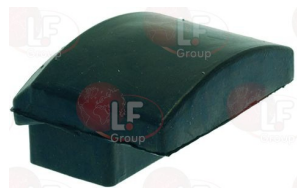

Bumpers

1186046 RUBBER SHOCK ABSORBER
for brew group lever
for Coffee machine (PAVONI) BAR - BART - HOTEL
PUB