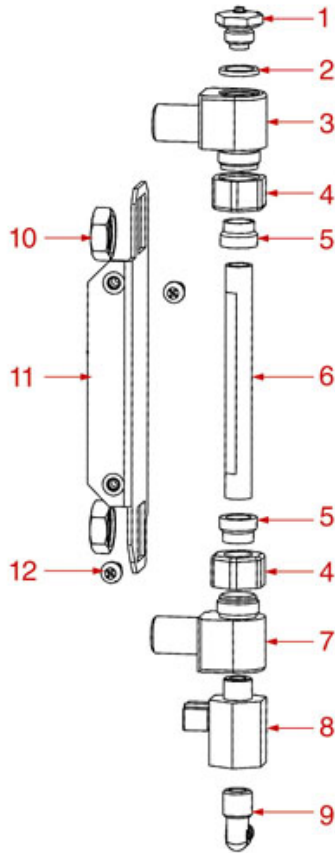

WATER/STEAM/INLET TAPS P1-P3-P90

P1-P3-P90

PAVONI

Position	LF code no.	Description
1	1349351	NUT \varnothing 3/8" F H5 KEY 24 mm
6	1186469	FLAT SILICONE GASKET \varnothing 15x9x5 mm
7	1186323	PTFE FLAT GASKET \varnothing 24x18x2 mm
8	1186281	PTFE FLAT GASKET \varnothing 28x23x2 mm
10	1186312	EPDM FLAT GASKET \varnothing 15.5x7.5x4 mm
11	1523431	INLET VALVE
12	1250158	VALVE SPRING \varnothing 14x28 mm
14	1323003	STAINLESS STEEL BALL \varnothing 8 mm
16	1186352	O-RING 02050 EPDM
17	1250534	SPRING \varnothing 12x22 mm
20	1186805	O-RING 01115 EPDM
21	1449840	NUT \varnothing 3/8" F FOR WATER/STEAM PIPE
22	1348851	WATER/STEAM TAP
23	1241414	WATER/STEAM TAP KNOB
24	1241526	STEAM SILK SCREEN PRINT. F. HANDLE
25	1449817	STAINLESS STEEL STEAM PIPE COMPL. \varnothing 8 mm
25	1449818	STEAM PIPE COMPLETE
26	1449816	COMPLEYE S/STEEL WATER PIPE \varnothing 8 mm
27	1186611	O-RING 02025 RED SILICONE
28	1241410	WATER INLET TAP KNOB
29	1349351	NUT \varnothing 3/8" F H5 KEY 24 mm
30	1348313	INLET TAP BODY
31	1186514	O-RING 02015 SILICON
33	1523431	INLET VALVE
34	1250536	SPRING \varnothing 13x42 mm
35	3186181	O-RING 03068 EPDM

LEVEL GAUGES BAR-BART-PUB-PUNO-PDUE-P90

BAR

BART

PUB

PUNO-PDUE-P90

PAVONI

Position	LF code no.	Description
1	1523537	BOILER VALVE \varnothing 1/4"M
2	1186619	COPPER FLAT GASKET \varnothing 18x14x1.5 mm
5	1186226	FLAT EPDM GASKET
6	1520400	LEVEL GLASS \varnothing 12x106 mm SILK-SCREEN PRIN
8	3526699	BALL VALVE \varnothing 1/4" MF
10	1348036	NUT \varnothing 3/8" WRENCH 21x6mm
14	1160519	LEVEL WATER FILTER \varnothing 14 mm
15	1323001	RED LEVEL BALL \varnothing 5.8 mm
16	1520556	LEVEL GLASS \varnothing 12x115 mm SILK-SCREEN PRIN
17	3528106	HEXAGONAL HEAD SCREW M5x16
19	1201516	SCREENPRINTED LEVEL GAUGE PLATE
20	1439010	LEVEL CAP \varnothing 1/4"M