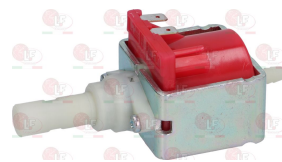

PAVONI 451002

1122737 VIBRATORY PUMP EP5 48W 230V 50Hz
 fittings \varnothing 1/8" - \varnothing 6 mm
 pressure max 15 bar
 water temperature max 20°C
 integrated diode (1N 4007P)
 lead connector 6.3x0.8 mm