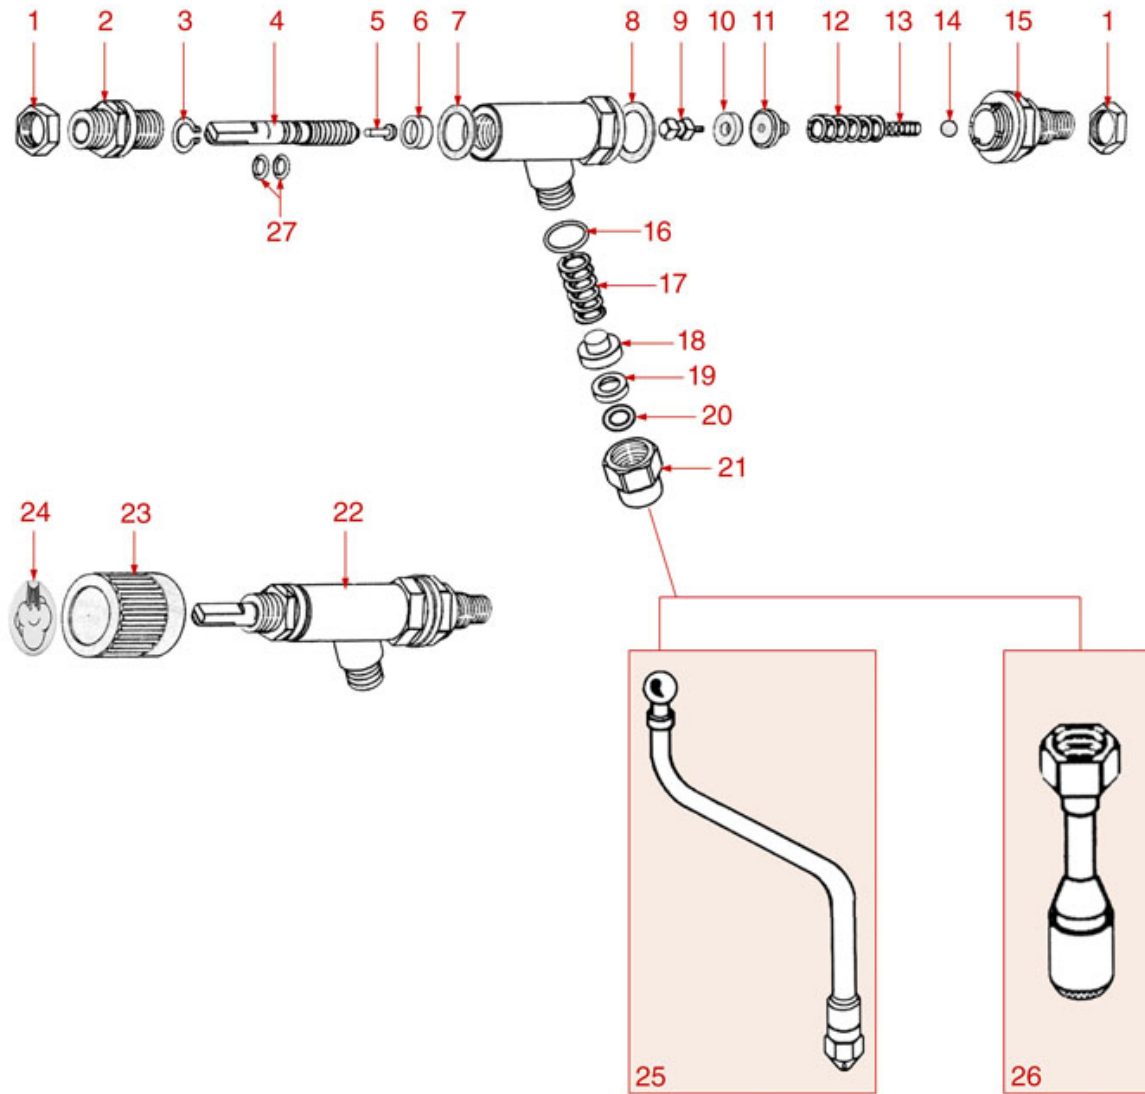

WATER/STEAM/INLET TAPS P1-P3-P90

P1-P3-P90

PAVONI

Position	LF code no.	Description
1	1349351	NUT $\varnothing$ 3/8" F H5 KEY 24 mm
6	1186469	FLAT SILICONE GASKET $\varnothing$ 15x9x5 mm
7	1186323	PTFE FLAT GASKET $\varnothing$ 24x18x2 mm
8	1186281	PTFE FLAT GASKET $\varnothing$ 28x23x2 mm
10	1186312	EPDM FLAT GASKET $\varnothing$ 15.5x7.5x4 mm
11	1523431	INLET VALVE
12	1250158	VALVE SPRING $\varnothing$ 14x28 mm
14	1323003	STAINLESS STEEL BALL $\varnothing$ 8 mm
16	1186352	O-RING 02050 EPDM
17	1250534	SPRING $\varnothing$ 12x22 mm
20	1186805	O-RING 01115 EPDM
21	1449840	NUT $\varnothing$ 3/8" F FOR WATER/STEAM PIPE
22	1348851	WATER/STEAM TAP
23	1241414	WATER/STEAM TAP KNOB
24	1241526	STEAM SILK SCREEN PRINT. F. HANDLE
25	1449817	STAINLESS STEEL STEAM PIPE COMPL. $\varnothing$ 8 mm
25	1449818	STEAM PIPE COMPLETE
26	1449816	COMPLEYE S/STEEL WATER PIPE $\varnothing$ 8 mm
27	1186611	O-RING 02025 RED SILICONE
28	1241410	WATER INLET TAP KNOB
29	1349351	NUT $\varnothing$ 3/8" F H5 KEY 24 mm
30	1348313	INLET TAP BODY
31	1186514	O-RING 02015 SILICON
33	1523431	INLET VALVE
34	1250536	SPRING $\varnothing$ 13x42 mm
35	3186181	O-RING 03068 EPDM