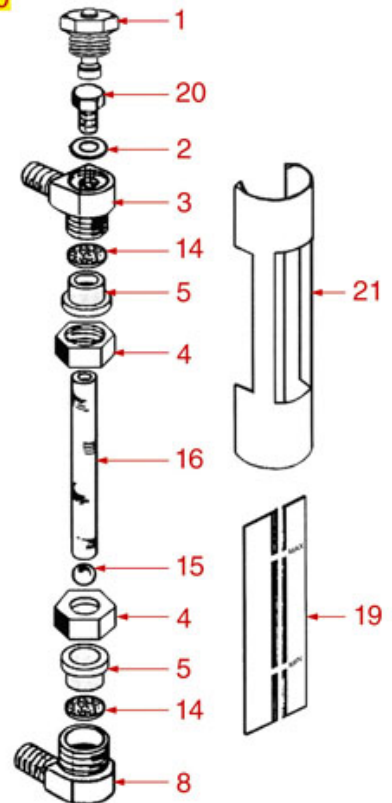

LEVEL GAUGES BAR-BART-PUB-PUNO-PDUE-P90

BAR

BART

PUB

PUNO-PDUE-P90

PAVONI

Position	LF code no.	Description
1	1523537	BOILER VALVE \varnothing 1/4"M
2	1186619	COPPER FLAT GASKET \varnothing 18x14x1.5 mm
5	1186226	FLAT EPDM GASKET
6	1520400	LEVEL GLASS \varnothing 12x106 mm SILK-SCREEN PRIN
8	3526699	BALL VALVE \varnothing 1/4" MF
10	1348036	NUT \varnothing 3/8" WRENCH 21x6mm
14	1160519	LEVEL WATER FILTER \varnothing 14 mm
15	1323001	RED LEVEL BALL \varnothing 5.8 mm
16	1520556	LEVEL GLASS \varnothing 12x115 mm SILK-SCREEN PRIN
17	3528106	HEXAGONAL HEAD SCREW M5x16
19	1201516	SCREENPRINTED LEVEL GAUGE PLATE
20	1439010	LEVEL CAP \varnothing 1/4"M

BOILERS AND MOTORS MODEL BAR

BAR

PA4001

Positions without LF code no.: upon request

PAVONI

Position	LF code no.	Description
2	1349103	FITTING \varnothing 3/8"M-3/8"M
4	3186238	O-RING 0146 EPDM
5	1528622	HEXAGON HEAD SCREW M8x16
6	1755055	HEATING ELEMENT 2630/3130W 220/240V
8	1449450	INJECTOR PIPE
9	1349706	L-FITTING \varnothing 3/8"M-3/8"M NICKEL-PLATED
12	1523054	BOILER VALVE \varnothing 3/8"M CE-PED
13	1349014	BOILER FITTING \varnothing 1/2"M-1/2"M
15	1186620	COPPER FLAT GASKET \varnothing 22x17x1.5 mm
17	1755056	HEATING ELEMENT 4000/4760W 220/240V
17	1755057	HEATING ELEMENT 5455/5950W 230/240V
22	1186479	BOILER GASKET \varnothing 184x170x2 mm
24	9528001	HEXAGON HEAD SCREW M10x25
25	1439023	BOILER CAP \varnothing 3/8"M
29	1439010	LEVEL CAP \varnothing 1/4"M
30	1341750	LEVEL PROBE \varnothing 1/4"M-125 mm
33	1786139	O-RING 02125 RED SILICONE
34	5039021	O-RING 04162 RED SILICONE
35	1330024	ROTARY VANE PUMP PROCON \varnothing 3/8" NPT
36	1168011	STAINLESS STEEL CLAMP FOR FLANGE PUMP
37	1349112	FITTING \varnothing 1/4"M-3/8"M
39	3068010	CAPACITOR DUCATI ENERGIA 6,3 μ F
40	1240212	RPM MOTOR WITH CLAMP CONNECT. 100W 230V
42	1528630	HEXAGON HEAD SCREW M5x10
43	1330012	ROTARY VANE PUMP PROCON \varnothing 3/8" NPT