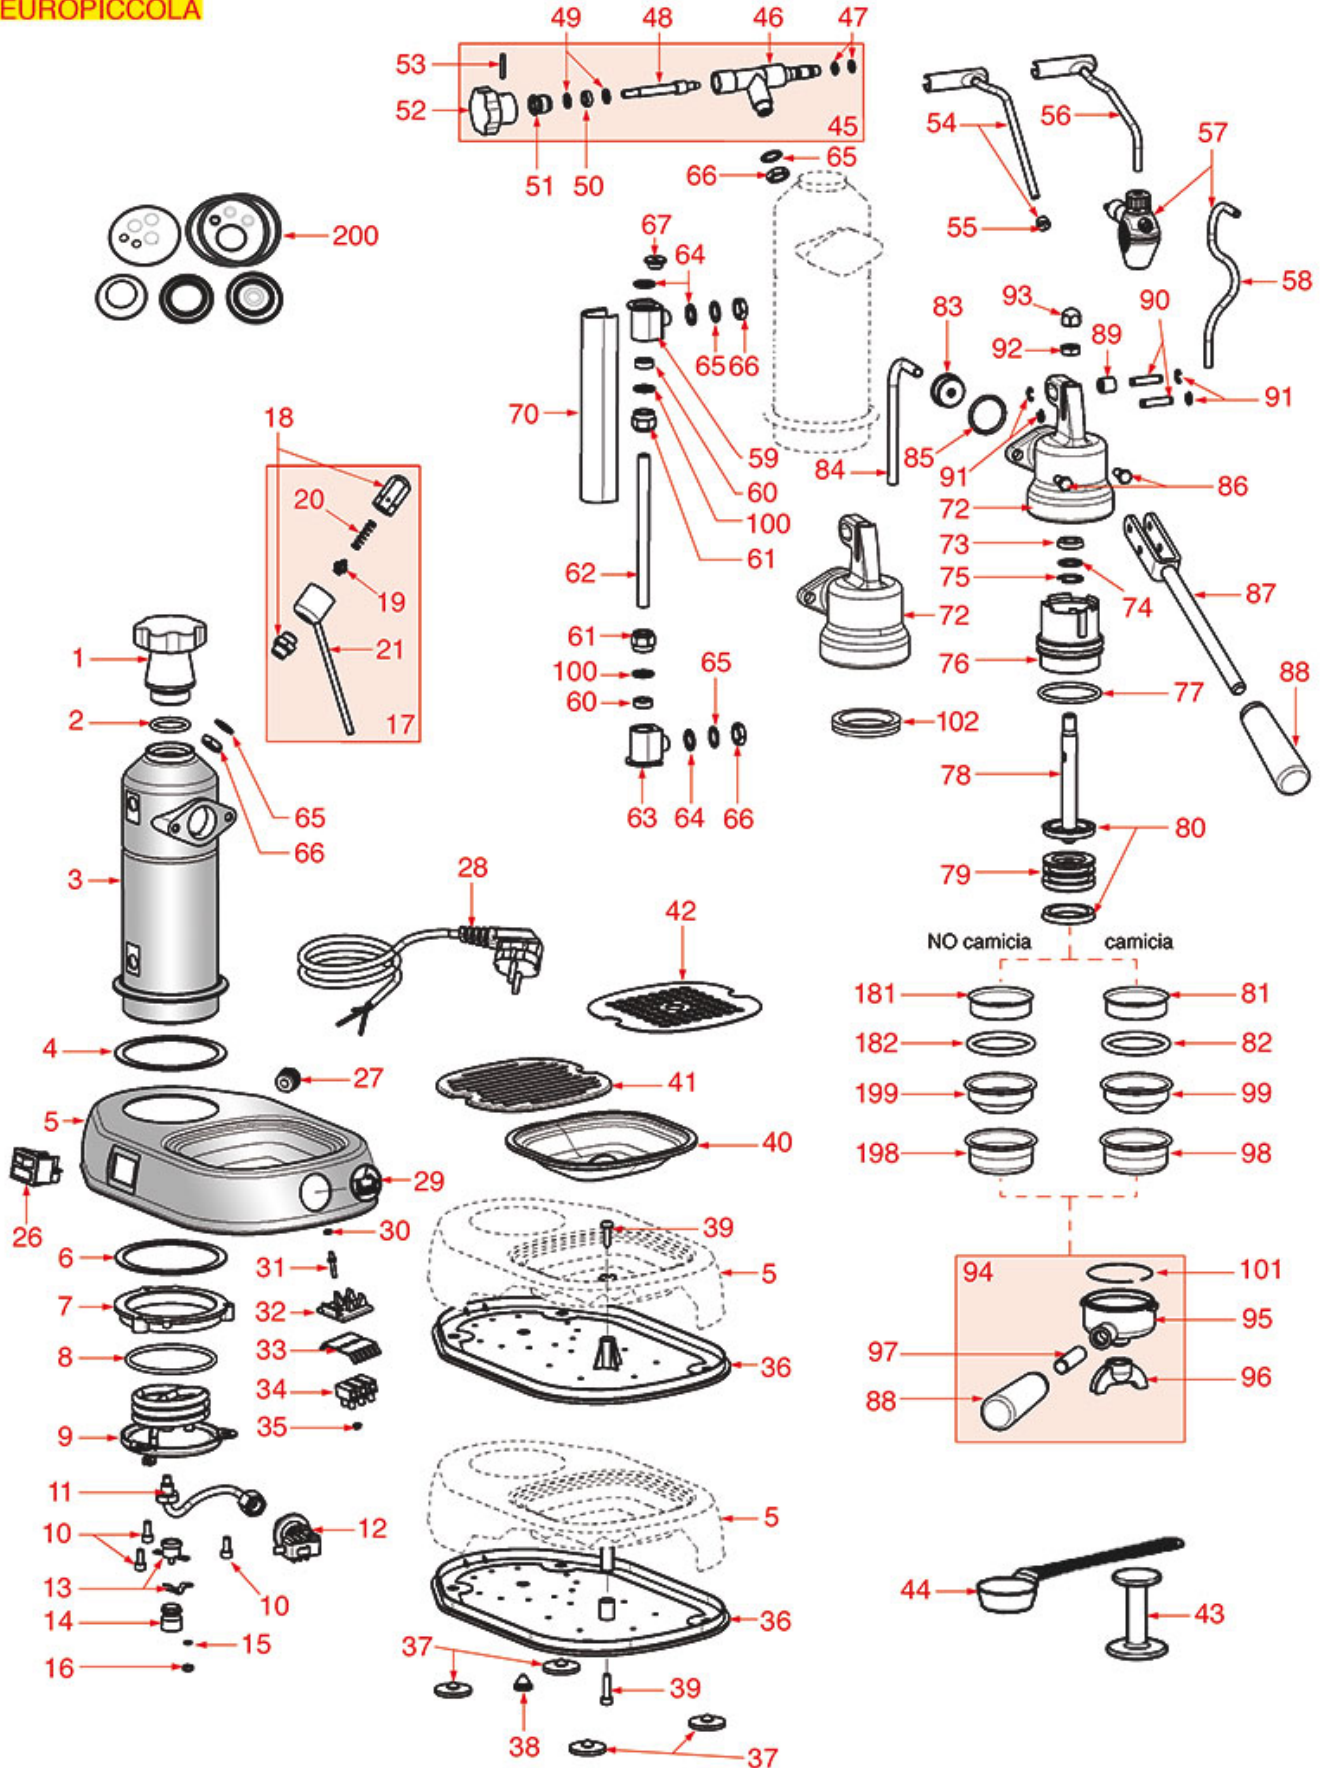

COFFEE MACHINE MOD.EUROPICCOLA

EUROPICCOLA

PAVONI

Pos.	LF code no.	Description	Pos.	LF code no.	Description
1	1241056	BLACK BOILER CAP	90	1324092	FORK PIN
1	5032438	WOOD BOILER CAP	91	1250023	RADIAL SEEGER RING $\varnothing$ 5 mm
2	1186480	O-RING 04112 EPDM	94	1165018	2 CUPS FILTER HOLDER ASSEMBLY PAVONI
4	1186483	BOILER GASKET $\varnothing$ 93x80x2 mm	94	1165023	2 CUPS FILTER HOLDER ASSEMBLY PAVONI
5	5014758	CHROME PLATED BASE	96	1022524	DOUBLE SPOUT $\varnothing$ 3/8"
6	1186483	BOILER GASKET $\varnothing$ 93x80x2 mm	98	1160013	FILTER 2-CUP
7	5008254	RING $\varnothing$ 95 mm FOR BOILER FIXING	99	1160113	1 CUP FILTER $\varnothing$ 60 mm
8	1186641	O-RING 0176 EPDM	100	1528028	BRASS WASHER FLAT $\varnothing$ 14.5x9.5x1.5 mm
9	1755050	HEATING ELEMENT 920/1000W 230/240V	101	5033397	SPRING FILTER LOCKING $\varnothing$ 1.00 mm STAIN.ST
9	1755166	HEATING ELEMENT 1000W 110V	102	5051838	FILTER HOLDER GASKET $\varnothing$ 60x50x5.5 mm
10	1184012	CYLINDER HEAD SCREW M5x10	181	1081024	SHOWER $\varnothing$ 52 mm
11	1449122	PRESSURE SWITCH PIPE	182	1486019	FILTERHOLDER GASKET $\varnothing$ 57.7x47x5.3 mm
12	1320002	PRESSURE SWITCH 0.5-1.2 BAR 1/4"	198	1160010	FILTER 2-CUP
13	1443007	CONTACT THERMOSTAT 127°C 16A 250V	199	1160009	FILTER 1 CUP
15	3528238	FLAT WASHER M4	200	1786200	SET OF EUROPICCOLA GASKETS
16	3528232	HEXAGONAL NUT MEDIUM SIZE M4			
18	1523025	BOILER VALVE BODY M12			
19	1523013	SMALL VALVE FOR BOILER VALVE			
20	1250042	SPRING $\varnothing$ 7x26 mm FOR VALVE			
21	5029648	CHROME-PLATED CONDENSATE TRAY			
26	1319128	RED BIPOLAR SWITCH 16A 250V			
26	5026971	DOUBLE BIPOLAR SWITCH 16A 250V			
27	5008195	SELF-LOCKING GROMMET			
28	5008206	CABLE POWER SUPPLY 16A 250V 2000 mm			
29	1028001	PAVONI LOGO STICKER			
36	1015007	UNDERBASE TRAY			
36	5027432	PLASTIC UNDERBASE			
37	1313003	FOOT $\varnothing$ 30 mm			
40	1015001	PLASTIC TRAY			
41	1185002	CUP SUPPORT GRID PLASTIC			
42	1185001	CUP SUPPORT GRID CHROME-PLATED STEEL			
43	1385000	NYLON TAMPER $\varnothing$ 50/52 mm			
44	1069001	PLASTIC MEASURING SPOON 20 ml			
45	5030317	COMPLETE CHROME-PLATED STEAM TAP			
47	1186435	O-RING 106 VITON			
48	5027689	STEAM TAP PIN			
49	1528029	BRASS WASHER FLAT $\varnothing$ 12x7x1 mm			
50	1186474	FLAT NBR GASKET $\varnothing$ 12x7x5 mm			
52	1241114	KNOB FOR STEAM TAP			
53	3053132	CLASP $\varnothing$ 3x22 mm			
54	1449069	CHROME PLATED STEAM PIPE COMPLETE			
57	5501292	AUTOMATIC MILK FROTHER			
58	1449681	SILICONE HOSE $\varnothing$ 4x7 SHORE 60 - 5 m			
60	1186469	FLAT SILICONE GASKET $\varnothing$ 15x9x5 mm			
61	1201017	FITTING FOR LEVEL GLASS			
62	1520007	LEVEL GLASS $\varnothing$ 9x132 mm			
64	1186468	FLAT GASKET PTFE $\varnothing$ 17x12x1.5 mm			
65	1528025	BRASS WASHER FLAT $\varnothing$ 17x12x1 mm			
66	1528027	NUT M12 FOR STEAM TAP			
70	1201016	LEVEL PLATE			
73	1186470	LIP SEAL $\varnothing$ 21x11x4.5 mm			
74	1528024	PUNCHED WASHER $\varnothing$ 19.7x13x0.9 mm			
75	1348050	SEEGER RING J-20			
76	5029493	JACKET FOR COFFEE GROUP			
77	1186087	O-RING 0152 EPDM			
78	5501148	PISTON TIE ROD FOR GROUP			
79	1321002	PISTON FOR LEVER GROUP			
80	1186467	LIP SEAL $\varnothing$ 44x36x5.5 mm			
81	1081020	SHOWER $\varnothing$ 54 mm			
82	1186465	FILTER HOLDER GASKET $\varnothing$ 60x50x5.5 mm			
83	5501139	DELIVERY GROUP CAP WITH JACKET			
84	5027687	SUCTION PIPE			
85	3186247	O-RING 03112 EPDM			
87	5032977	GROUP CONTROL LEVER			
88	1241055	FILTER HOLDER KNOB M12			
89	1192015	ARTICULATION BUSHING