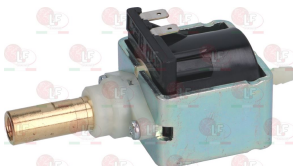

PAVONI

1122735 VIBRATORY PUMP EX5 48W 230V 50Hz
fittings $\varnothing$ 1/8" - $\varnothing$ 6 mm
pressure max 15 bar
water temperature max 20°C
integrated diode (1N 4007P)
lead connector 6.3x0.8 mm