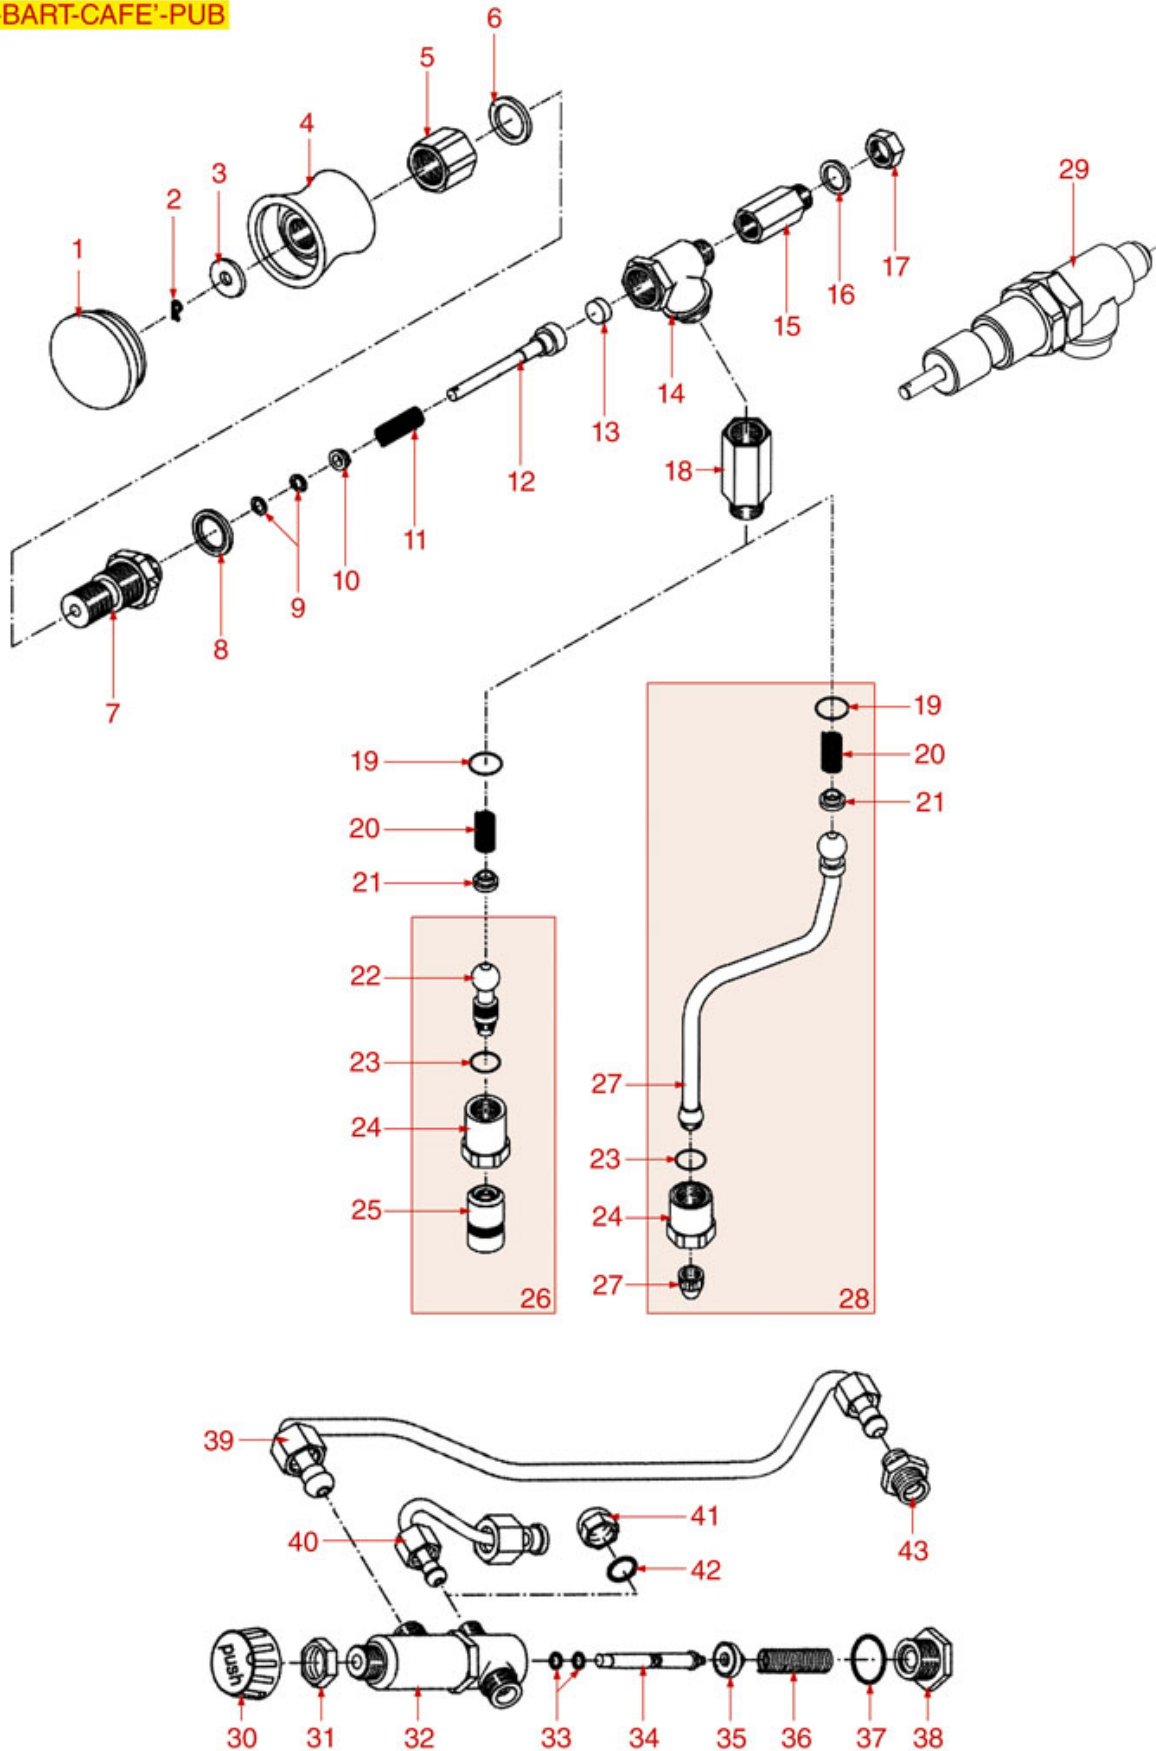

WATER/STEAM/INLET TAPS BAR-PUB

BAR-BART-CAFE'-PUB

PAVONI

Position	LF code no.	Description
1	1241412	STEAM CAP FOR KNOB
1	1241613	WATER CAP FOR KNOB
2	5030208	PIN $\varnothing$ 1.5 mm FOR TAP
4	1241157	STEAM/WATER TAP KNOB
7	1349406	TAP PIN
7	1349471	TAP PIN
8	1186171	ROUND COPPER GASKET $\varnothing$ 22x16.5x2.2 mm
9	1186854	O-RING EPDM R5
10	1186244	SPRING BUSHING
11	1250415	TAP SPRING $\varnothing$ 10x32 mm
12	1324066	WATER/STEAM TAP PIN
13	1186442	BLIND GASKET $\varnothing$ 12x5.8 mm SILICONE
16	3528211	FLAT WASHER M14
17	1349362	NUT $\varnothing$ 1/4" FOR STEAM TAP
19	1186352	O-RING 02050 EPDM
20	1250534	SPRING $\varnothing$ 12x22 mm
21	1186988	STEAM TAP JOINT BUSHING
22	1449452	FITTING FOR WATER PIPE
23	1186805	O-RING 0115 EPDM
24	1349367	WATER/STEAM PIPE COUPLING
25	1449453	WATER PIPE NOZZLE
26	1449391	COMPLETE WATER PIPE
28	1449451	STEAM PIPE COMPLETE
29	1348311	WATER/STEAM TAP
30	1241410	WATER INLET TAP KNOB
31	1349351	NUT $\varnothing$ 3/8"F H5 KEY 24 mm
32	1348313	INLET TAP BODY
33	1186514	O-RING 02015 SILICON
35	1523431	INLET VALVE
36	1250536	SPRING $\varnothing$ 13x42 mm
37	3186181	O-RING 03068 EPDM
41	1439021	CAP $\varnothing$ 1/4"F HEIGHT 16 mm NUT 17 mm
43	1349112	FITTING $\varnothing$ 1/4"M-3/8"M