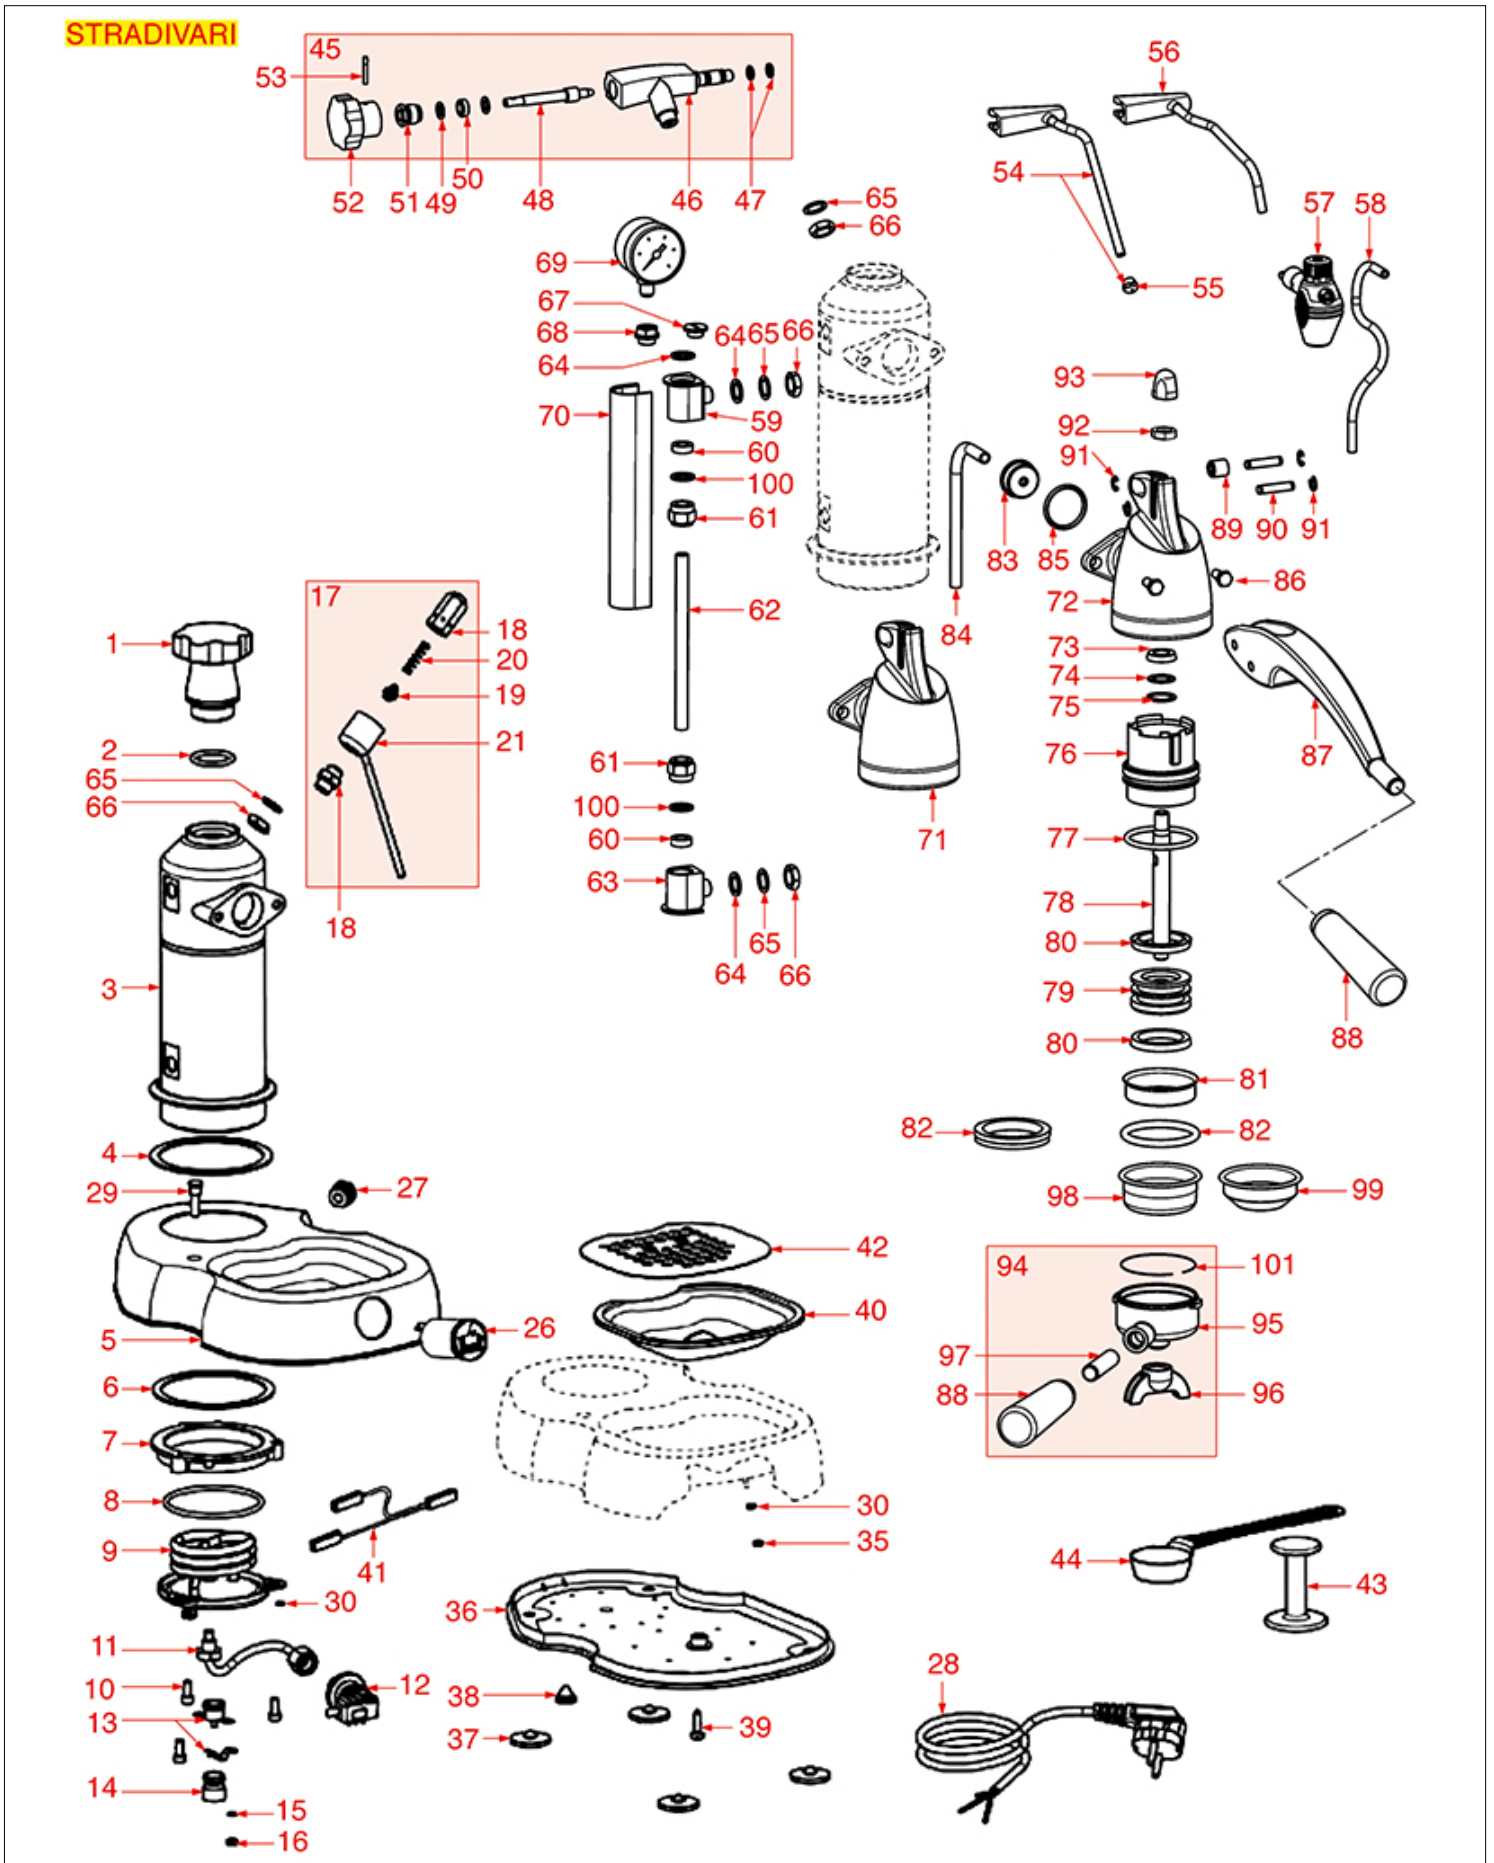

COFFEE MACHINE MOD.STRADIVARI

Positions without LF code no.: upon request

PAVONI

Position	LF code no.	Description
1	1241056	BLACK BOILER CAP
1	5032438	WOOD BOILER CAP
2	1186480	O-RING 04112 EPDM
4	1186483	BOILER GASKET $\varnothing$ 93x80x2 mm
4	5034917	BOILER GASKET $\varnothing$ 104x80x2 mm
6	1186483	BOILER GASKET $\varnothing$ 93x80x2 mm
7	5008254	RING $\varnothing$ 95 mm FOR BOILER FIXING
8	1186641	O-RING 0176 EPDM
9	1755050	HEATING ELEMENT 920/1000W 230/240V
9	1755166	HEATING ELEMENT 1000W 110V
10	1184012	CYLINDER HEAD SCREW M5x10
11	1449122	PRESSURE SWITCH PIPE
12	1320002	PRESSURE SWITCH 0.5-1.2 BAR 1/4"
13	1443007	CONTACT THERMOSTAT 127°C 16A 250V
15	3528238	FLAT WASHER M4
16	3528232	HEXAGONAL NUT MEDIUM SIZE M4
18	1523025	BOILER VALVE BODY M12
19	1523013	SMALL VALVE FOR BOILER VALVE
20	1250042	SPRING $\varnothing$ 7x26 mm FOR VALVE
21	5029648	CHROME-PLATED CONDENSATE TRAY
27	5008195	SELF-LOCKING GROMMET
37	1313003	FOOT $\varnothing$ 30 mm
43	1385000	NYLON TAMPER $\varnothing$ 50/52 mm
44	1069001	PLASTIC MEASURING SPOON 20 ml
47	1186435	O-RING 106 VITON
48	5027689	STEAM TAP PIN
49	1528029	BRASS WASHER FLAT $\varnothing$ 12x7x1 mm
50	1186474	FLAT NBR GASKET $\varnothing$ 12x7x5 mm
52	1241114	KNOB FOR STEAM TAP
53	3053132	CLASP $\varnothing$ 3x22 mm
57	5501292	AUTOMATIC MILK FROTHER
58	1449681	SILICONE HOSE $\varnothing$ 4x7 SHORE 60 - 5 m
60	1186469	FLAT SILICONE GASKET $\varnothing$ 15x9x5 mm
61	1201017	FITTING FOR LEVEL GLASS
62	1520007	LEVEL GLASS $\varnothing$ 9x132 mm
64	1186468	FLAT GASKET PTFE $\varnothing$ 17x12x1.5 mm
65	1528025	BRASS WASHER FLAT $\varnothing$ 17x12x1 mm
66	1528027	NUT M12 FOR STEAM TAP
68	1349045	PRESSURE GAUGE FITTING
69	1245015	BOILER PRESSURE GAUGE $\varnothing$ 41 mm 0+2.5 bar
70	1201016	LEVEL PLATE
73	1186470	LIP SEAL $\varnothing$ 21x11x4.5 mm
74	1528024	PUNCHED WASHER $\varnothing$ 19.7x13x0.9 mm
75	1348050	SEEGER RING J-20
76	5029493	JACKET FOR COFFEE GROUP
77	1186087	O-RING 0152 EPDM
78	5501148	PISTON TIE ROD FOR GROUP
79	1321002	PISTON FOR LEVER GROUP
80	1186467	LIP SEAL $\varnothing$ 44x36x5.5 mm
81	1081020	SHOWER $\varnothing$ 54 mm
82	1186465	FILTER HOLDER GASKET $\varnothing$ 60x50x5.5 mm
82	5051838	FILTER HOLDER GASKET $\varnothing$ 60x50x5.5 mm
83	5501139	DELIVERY GROUP CAP WITH JACKET
84	5027687	SUCTION PIPE
85	3186247	O-RING 03112 EPDM
88	1241055	FILTER HOLDER KNOB M12
89	1192015	ARTICULATION BUSHING
90	1324092	FORK PIN
91	1250023	RADIAL SEEGER RING $\varnothing$ 5 mm
94	1165018	2 CUPS FILTER HOLDER ASSEMBLY PAVONI
96	1022524	DOUBLE SPOUT $\varnothing$ 3/8"
98	1160013	FILTER 2-CUP
99	1160113	1 CUP FILTER $\varnothing$ 60 mm
100	1528028	BRASS WASHER FLAT $\varnothing$ 14.5x9.5x1.5 mm
101	5033397	SPRING FILTER LOCKING $\varnothing$ 1.00 mm STAIN.ST