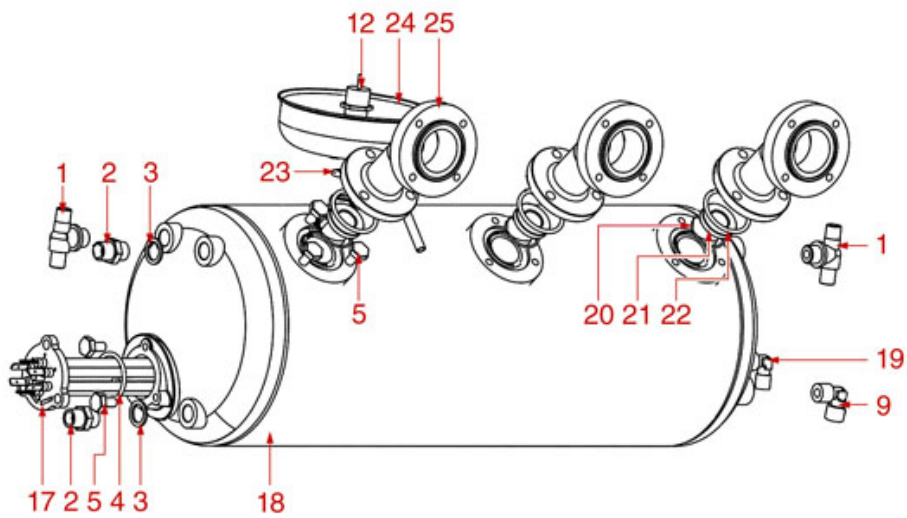

BOILERS AND MOTORS MODEL BART

BART

PAVONI

Position	LF code no.	Description
2	1349103	FITTING $\varnothing$ 3/8"M-3/8"M
4	3186238	O-RING 0146 EPDM
5	1528622	HEXAGON HEAD SCREW M8x16
6	1755056	HEATING ELEMENT 4000/4760W 220/240V
8	1449450	INJECTOR PIPE
9	1349706	L-FITTING $\varnothing$ 3/8"M-3/8"M NICKEL-PLATED
12	1523054	BOILER VALVE $\varnothing$ 3/8"M CE-PED
13	1349014	BOILER FITTING $\varnothing$ 1/2"M-1/2"M
15	1186620	COPPER FLAT GASKET $\varnothing$ 22x17x1.5 mm
17	1755057	HEATING ELEMENT 5455/5950W 230/240V
20	1786139	O-RING 02125 RED SILICONE
22	5039021	O-RING 04162 RED SILICONE
23	1186620	COPPER FLAT GASKET $\varnothing$ 22x17x1.5 mm
27	1449317	WATER PIPE NOZZLE
28	1786231	FLAT GASKET EPDM $\varnothing$ 24x15x3 mm
29	1349112	FITTING $\varnothing$ 1/4"M-3/8"M
31	1330024	ROTARY VANE PUMP PROCON $\varnothing$ 3/8" NPT
32	3068010	CAPACITOR DUCATI ENERGIA 6,3μF
33	1240212	RPM MOTOR WITH CLAMP CONNECT. 100W 230V
34	1330012	ROTARY VANE PUMP PROCON $\varnothing$ 3/8" NPT
35	1168011	STAINLESS STEEL CLAMP FOR FLANGE PUMP