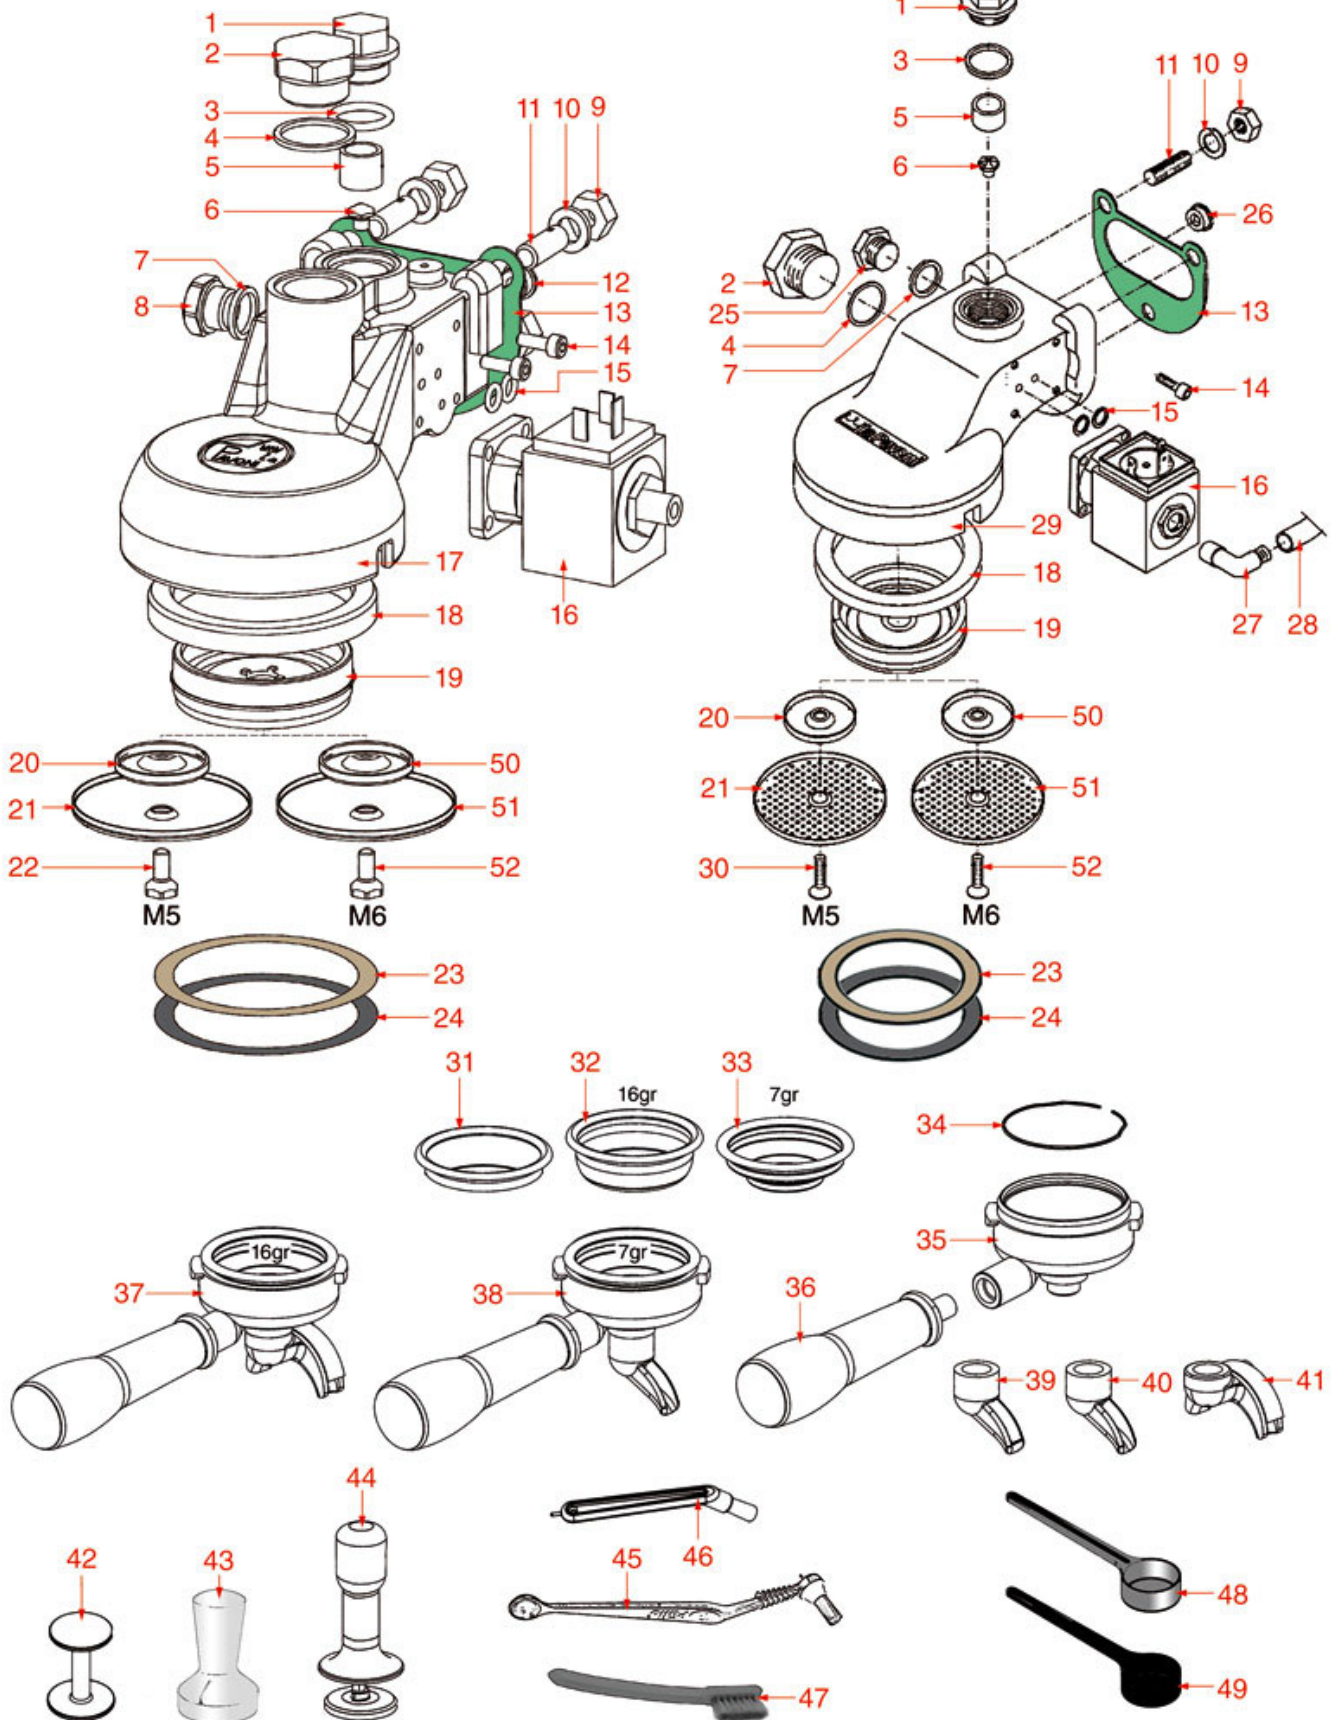

BREW GROUP BAR-BART-CAFÈ-HO-PUB

BAR-BART-CAFÈ-HOTEL

PUB

PA1201

PAVONI

Position	LF code no.	Description
1	1439003	CAP ø 18 mm FOR BREW GROUP
3	1186414	O-RING 0119 EPDM
4	1186537	GASKET FLAT PTFE ø 26x22x2 mm
5	1160501	WATER FILTER ø 14x10x12 mm
6	1500530	NOZZLE M5x1 HOLE ø 0.75 mm
7	1186982	FLAT PTFE GASKET ø 17x13x2 mm
8	1439010	LEVEL CAP ø 1/4"M
9	3060069	HEXAGONAL NUT M8 MEDIUM
10	3528075	SPIRAL SPRING WASHER M8
13	1186980	COFFEE GROUP GASKET 73x61x1 mm
14	1455034	CYLINDER HEAD SCREW M4x10
15	1186611	O-RING 02025 RED SILICONE
15	1186612	O-RING 02025 VITON
16	1120101	3-WAY SOLENOID VALVE PARKER 115V 50/60Hz
16	1120102	3-WAY SOLENOID VALVE LUCIFER 115V 60Hz
16	1120330	3-WAY SOLENOID VALVE LUCIFER 240V 50Hz
16	1120332	COIL LUCIFER/PARKER 220/240V 9W 50Hz
16	1120334	3-WAY MECHANICAL COMPONENT LUCIFER
16	1120335	3-WAY SOLENOID VALVE PARKER 230V 50/60Hz
16	1120339	3-WAY MECHANICAL COMPONENT PARKER
16	3120032	COIL PARKER ZB09 9W 220/240V 50/60Hz
18	1186894	FILTER HOLDER GASKET ø 73x57x8 mm
19	1326100	SHOWER HOLDER DIFFUSER
20	1501569	BREW GROUP SPRAY NOZZLE ø 30 mm
21	1081026	SHOWER ø 56.5 mm
21	1081036	SHOWER ø 57.5 mm
21	1081536	SHOWER SCREEN ø 57.5 mm
22	1528023	COUNTERSUNK FLAT HEAD SCREWS M5x16
23	1190001	PAPER SHIM ø 73x59x0.8 mm
24	1190002	RUBBER SHIM ø 73x59x1 mm EPDM
28	1449685	SILICONE HOSE ø 6x10 SHORE 60 - 5 m
30	1528031	COUNTERSUNK FLAT HEAD SCREWS M5x12
31	1160339	BLIND FILTER ø 70x17 mm
32	1160076	2 CUPS FILTER 16 gr
33	1160075	1 CUP FILTER 7 gr
34	1250101	FILTER BLOCKING SPRING ø 1,00 mm INOX
35	1165041	FILTER HOLDER PAVONI
36	1241700	FILTER HOLDER HANDLE M12
39	1022504	CLOSED SINGLE SPOUT ø 3/8"
40	1022501	SINGLE SPOUT ø 3/8"
41	1022502	DOUBLE SPOUT ø 3/8"
42	1385002	NYLON COFFEE TAMPER ø 50/57 mm
43	1385053	ANODIZED ALUMINIUM TAMPER ø 58 mm
44	1385600	DYNAMOMETRIC MANUAL COFFEE TAMPER ø 57mm
44	1385602	TAMPER MANUAL DYNAMOMETRICAL ø 57 mm
45	1384003	BLACK SHOWER CLEANING BRUSH
46	1384001	BRUSH FOR COFFEE SHOWER
47	1384002	BRUSH FOR MAINTENANCE
48	1069002	STAINLESS STEEL MEASURING SPOON 20 ml
49	1069001	PLASTIC MEASURING SPOON 20 ml
50	1501008	GROUP SPRINKLER ø 30 mm
51	1081064	SHOWER SCREEN ø 56 mm
52	1528016	COUNTERSUNK FLAT HEAD SCREWS M6x16