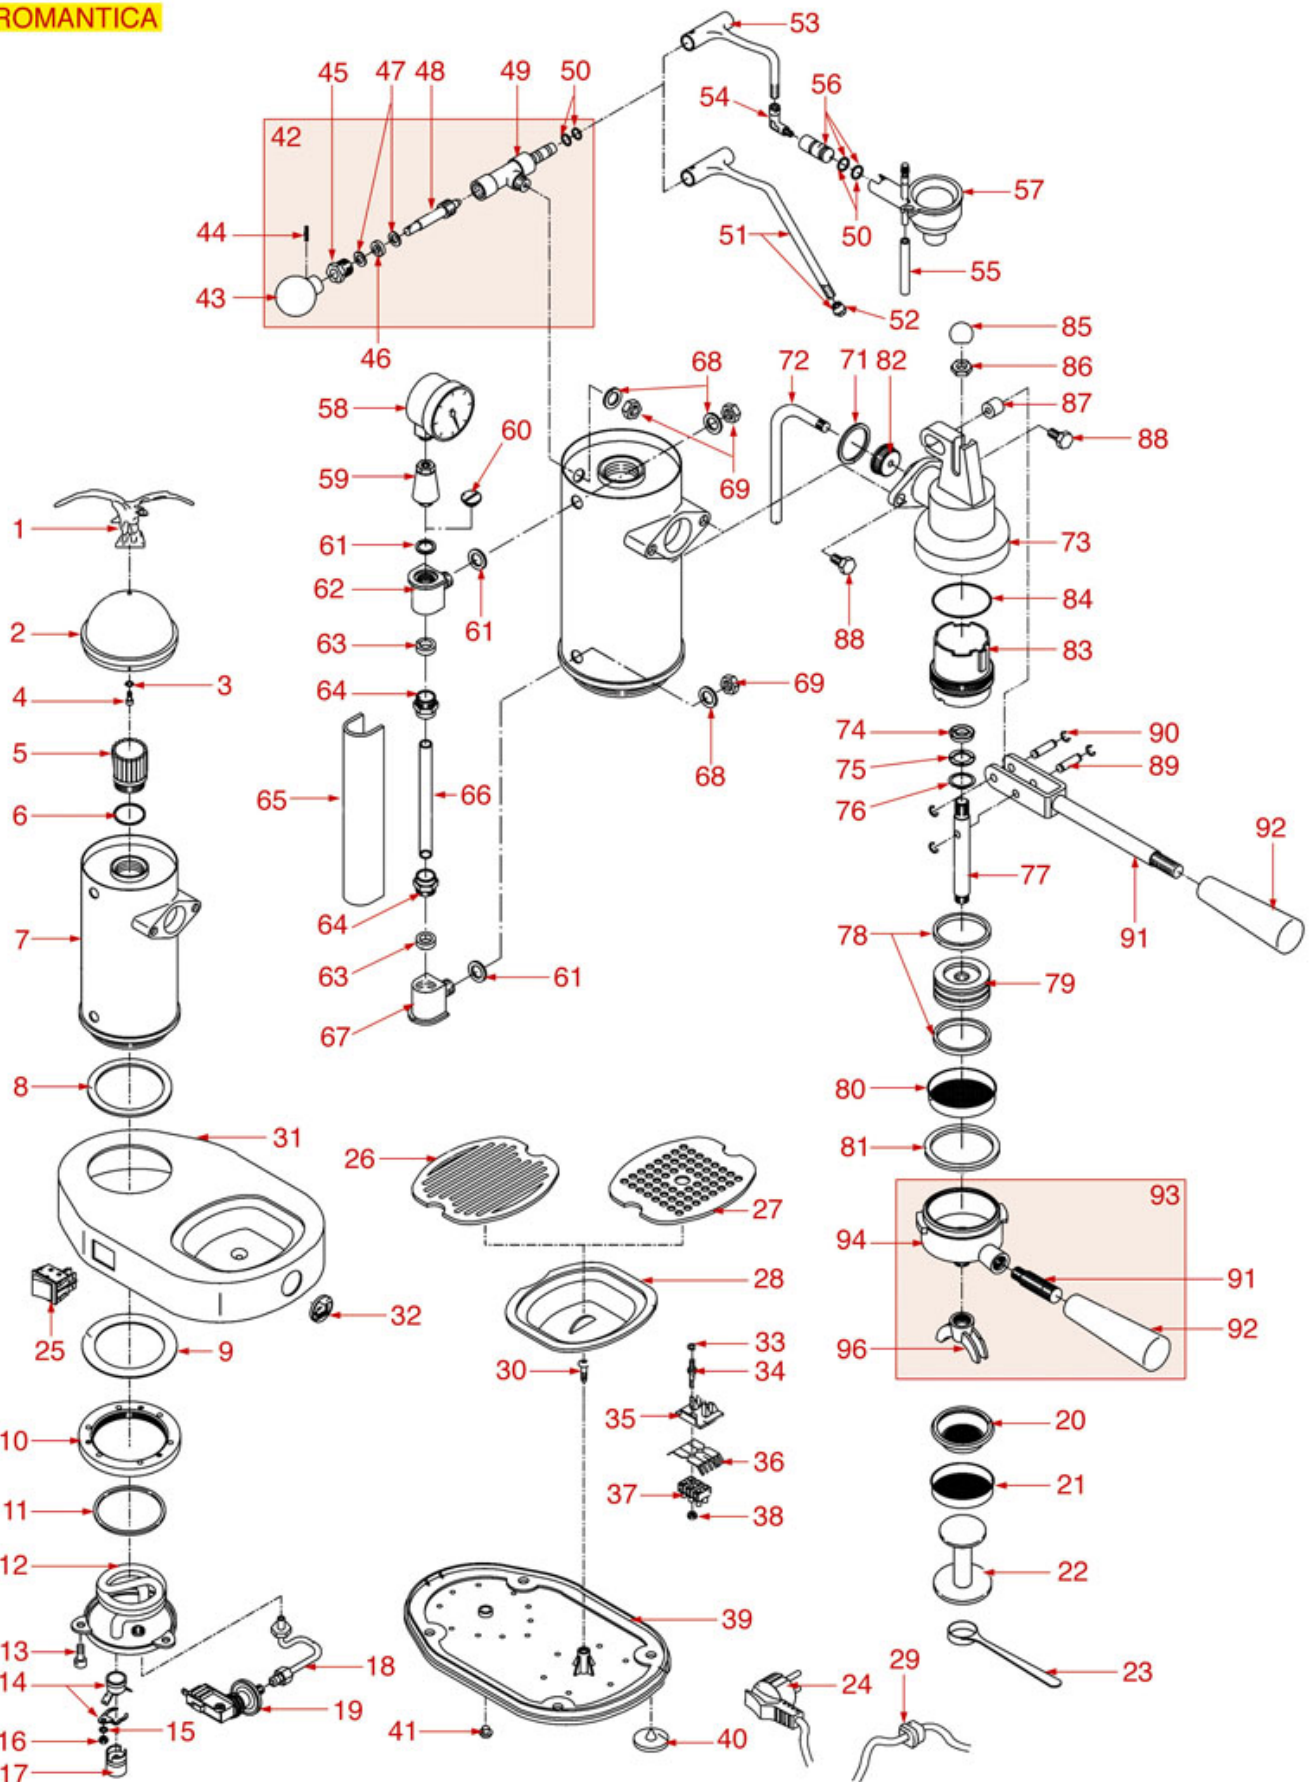

COFFEE MACHINE MOD.ROMANTICA

ROMANTICA

PAVONI

Position	LF code no.	Description
3	1348814	TOOTHED WASHER EXT. M4
6	1186480	O-RING 04112 EPDM
8	1186483	BOILER GASKET ø 93x80x2 mm
8	5501123	BOILER GASKET ø 108x80x2 mm
9	1186483	BOILER GASKET ø 93x80x2 mm
10	5008254	RING ø 95 mm FOR BOILER FIXING
11	1186641	O-RING 0176 EPDM
12	1755050	HEATING ELEMENT 920/1000W 230/240V
12	1755166	HEATING ELEMENT 1000W 110V
13	1184012	CYLINDER HEAD SCREW M5x10
14	1443007	CONTACT THERMOSTAT 127°C 16A 250V
15	3528238	FLAT WASHER M4
16	3528232	HEXAGONAL NUT MEDIUM SIZE M4
18	1449122	PRESSURE SWITCH PIPE
19	1320002	PRESSURE SWITCH 0.5-1.2 BAR 1/4"
20	1160113	1 CUP FILTER ø 60 mm
21	1160013	FILTER 2-CUP
22	1385000	NYLON TAMPER ø 50/52 mm
23	1069001	PLASTIC MEASURING SPOON 20 ml
24	5008206	CABLE POWER SUPPLY 16A 250V 2000 mm
25	1319128	RED BIPOLAR SWITCH 16A 250V
25	3319944	BIPOLAR SWITCH GREEN 16A 250V
26	1185002	CUP SUPPORT GRID PLASTIC
27	1185001	CUP SUPPORT GRID CHROME-PLATED STEEL
28	1015001	PLASTIC TRAY
29	5008195	SELF-LOCKING GROMMET
31	5014758	CHROME PLATED BASE
32	1028001	PAVONI LOGO STICKER
39	1015007	UNDERBASE TRAY
40	1313003	FOOT ø 30 mm
44	3053132	CLASP ø 3x22 mm
46	1186474	FLAT NBR GASKET ø 12x7x5 mm
47	1528029	BRASS WASHER FLAT ø 12x7x1 mm
48	5027689	STEAM TAP PIN
50	1186435	O-RING 106 VITON
55	1449681	SILICONE HOSE ø 4x7 SHORE 60 - 5 m
58	1245015	BOILER PRESSURE GAUGE ø 41 mm 0÷2.5 bar
61	1186468	FLAT GASKET PTFE ø 17x12x1.5 mm
63	1186469	FLAT SILICONE GASKET ø 15x9x5 mm
65	1201016	LEVEL PLATE
66	1520007	LEVEL GLASS ø 9x132 mm
68	1528025	BRASS WASHER FLAT ø 17x12x1 mm
69	1528027	NUT M12 FOR STEAM TAP
71	3186247	O-RING 03112 EPDM
72	5027687	SUCTION PIPE
74	1186470	LIP SEAL ø 21x11x4.5 mm
75	1528024	PUNCHED WASHER ø 19.7x13x0.9 mm
76	1348050	SEEGER RING J-20
77	5501148	PISTON TIE ROD FOR GROUP
78	1186467	LIP SEAL ø 44x36x5.5 mm
79	1321002	PISTON FOR LEVER GROUP
80	1081020	SHOWER ø 54 mm
81	1186465	FILTER HOLDER GASKET ø 60x50x5.5 mm
82	5501139	DELIVERY GROUP CAP WITH JACKET
83	5029493	JACKET FOR COFFEE GROUP
84	1186087	O-RING 0152 EPDM
87	1192015	ARTICULATION BUSHING
89	1324092	FORK PIN
90	1250023	RADIAL SEEGER RING ø 5 mm
96	1022524	DOUBLE SPOUT ø 3/8"