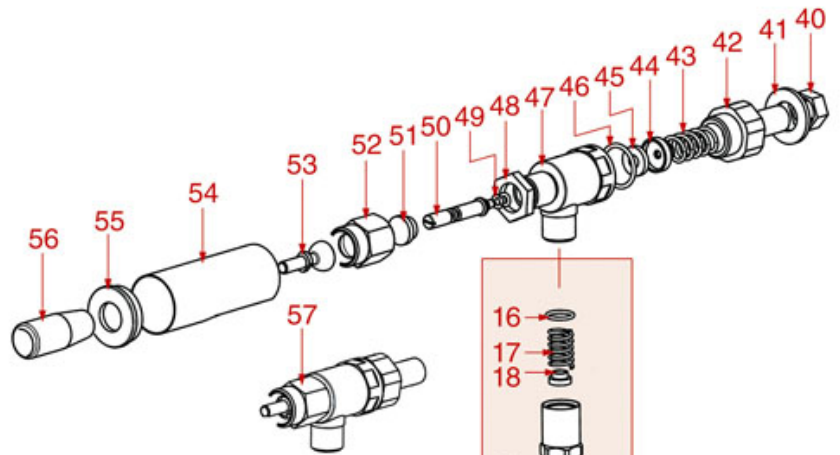

WATER/STEAM/INLET TAPS BAR-HO-PUB

BAR-BART-CAFE'-HOTEL

PAVONI

Position	LF code no.	Description
1	1324400	TAP SPINDLE
2	5038097	TAP SHUTTER CONTROL PIN
3	1186900	O-RING 02015 VITON
5	1324158	WATER/STEAM TAP PIN
6	1186985	FLAT EPDM GASKET $\varnothing$ 15x6x6 mm
8	3186183	O-RING 0128 EPDM
11	1348036	NUT $\varnothing$ 3/8" WRENCH 21x6mm
12	5011730	STEAM/WATER TAP KNOB
13	1348600	COMPLETE STEAM TAP
14	1449451	STEAM PIPE COMPLETE
16	1186352	O-RING 02050 EPDM
17	1250534	SPRING $\varnothing$ 12x22 mm
18	1186988	STEAM TAP JOINT BUSHING
21	1186805	O-RING 0115 EPDM
22	1349367	WATER/STEAM PIPE COUPLING
25	5030208	PIN $\varnothing$ 1.5 mm FOR TAP
30	3528211	FLAT WASHER M14
31	1349362	NUT $\varnothing$ 1/4" FOR STEAM TAP
32	1241157	STEAM/WATER TAP KNOB
33	1241613	WATER CAP FOR KNOB
34	1241412	STEAM CAP FOR KNOB
35	1449452	FITTING FOR WATER PIPE
36	1449453	WATER PIPE NOZZLE
38	1449391	COMPLETE WATER PIPE
40	1349362	NUT $\varnothing$ 1/4" FOR STEAM TAP
41	3528211	FLAT WASHER M14
44	1186984	HOSE-END FITTING FOR TAP
45	1186983	GASKET FLAT VITON $\varnothing$ 15x7x3 mm
46	3186183	O-RING 0128 EPDM
48	1348036	NUT $\varnothing$ 3/8" WRENCH 21x6mm
49	1186900	O-RING 02015 VITON
60	1348036	NUT $\varnothing$ 3/8" WRENCH 21x6mm
62	1186983	GASKET FLAT VITON $\varnothing$ 15x7x3 mm
63	1186514	O-RING 02015 SILICON
64	1186983	GASKET FLAT VITON $\varnothing$ 15x7x3 mm
65	1186984	HOSE-END FITTING FOR TAP
67	1786231	FLAT GASKET EPDM $\varnothing$ 24x15x3 mm
68	1449317	WATER PIPE NOZZLE
69	1250536	SPRING $\varnothing$ 13x42 mm
70	3186181	O-RING 03068 EPDM
73	3348186	WATER INLET TAP
75	3186181	O-RING 03068 EPDM
76	1250536	SPRING $\varnothing$ 13x42 mm
77	1523431	INLET VALVE
78	1186514	O-RING 02015 SILICON