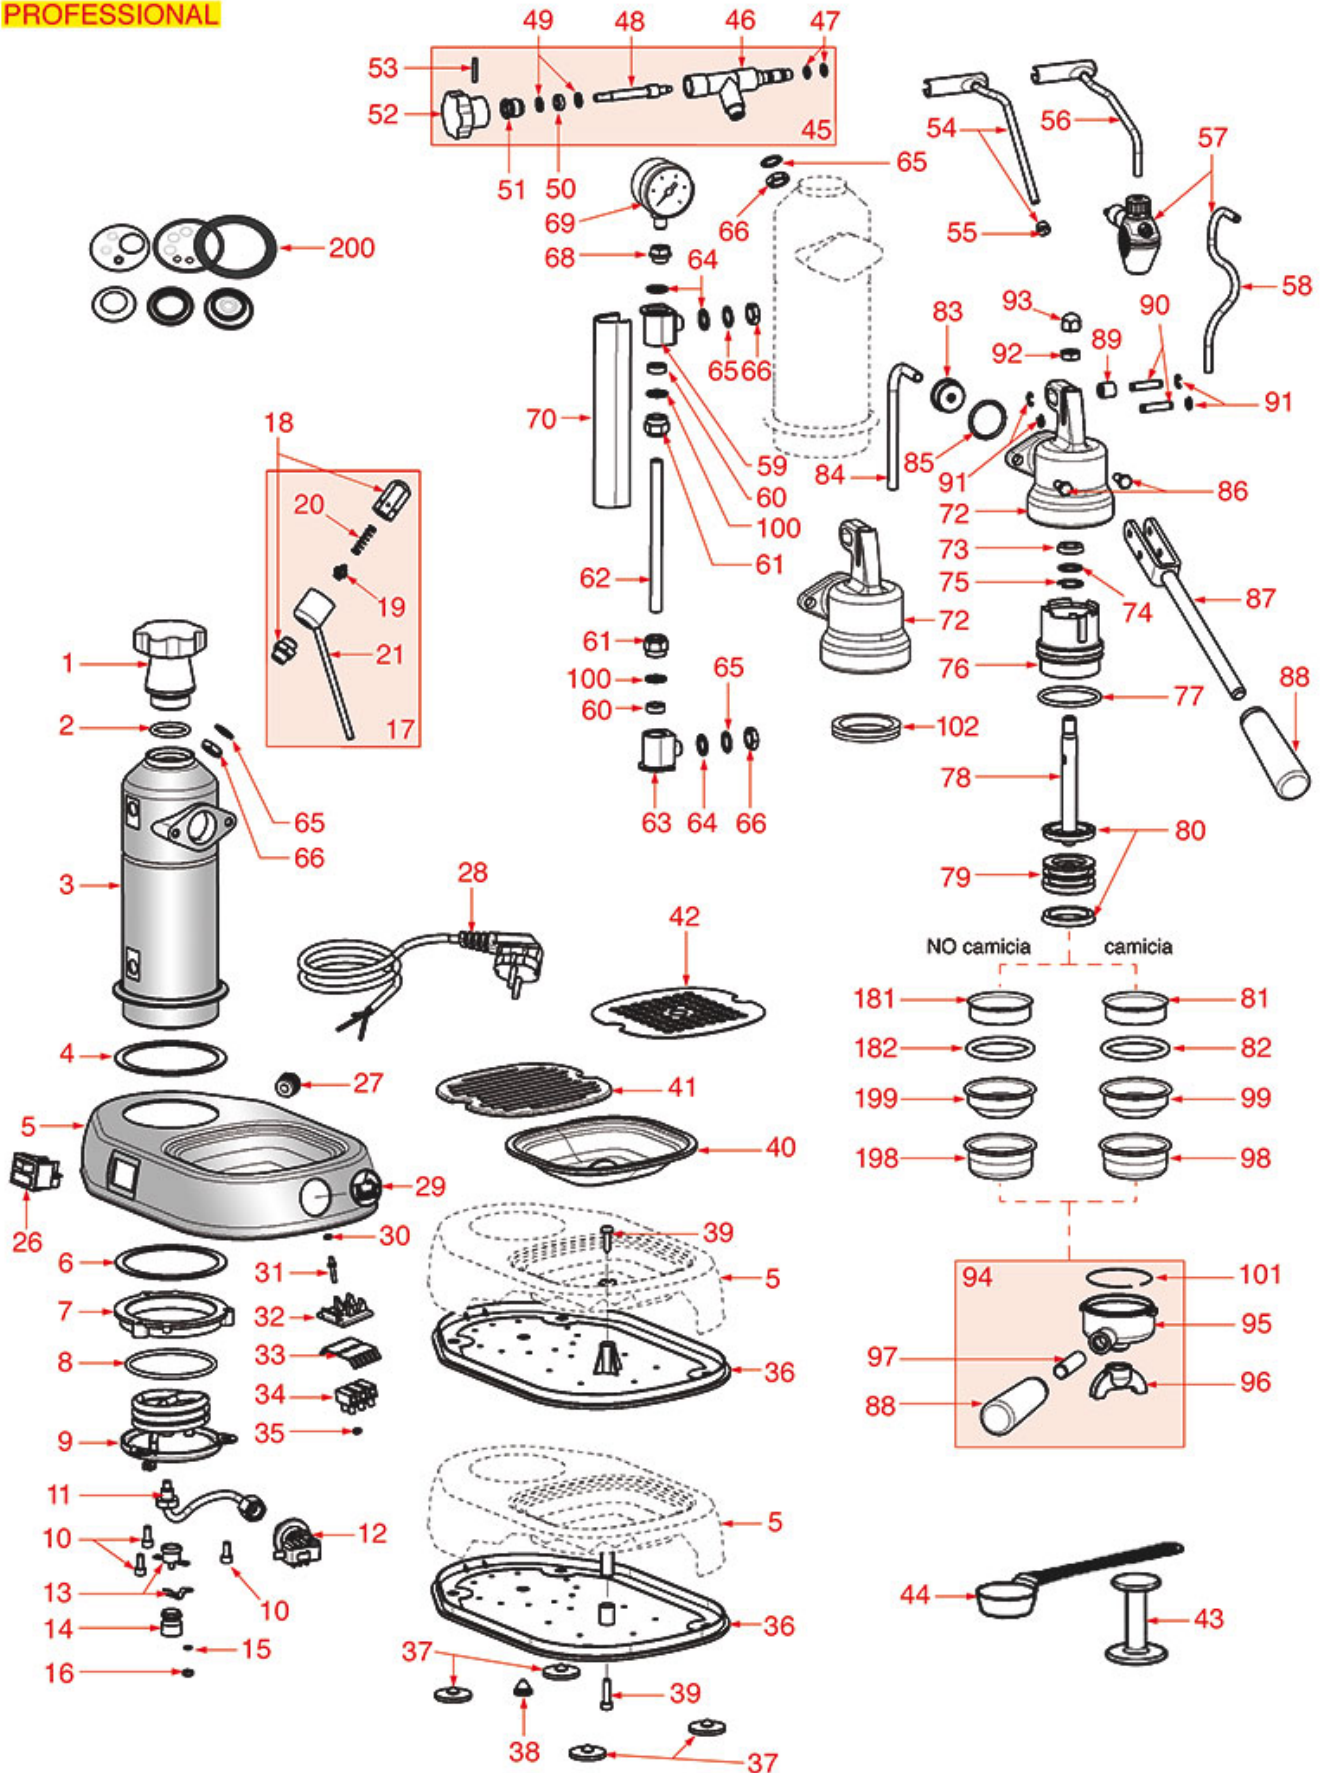

COFFEE MACHINE MOD. PROFESSIONAL

PROFESSIONAL

PAVONI

Pos.	LF code no.	Description	Pos.	LF code no.	Description
1	1241056	BLACK BOILER CAP	85	3186247	O-RING 03112 EPDM
1	5032438	WOOD BOILER CAP	88	1241055	FILTER HOLDER KNOB M12
2	1186480	O-RING 04112 EPDM	89	1192015	ARTICULATION BUSHING
4	5034917	BOILER GASKET ø 104x80x2 mm	90	1324092	FORK PIN
4	5501123	BOILER GASKET ø 108x80x2 mm	91	1250023	RADIAL SEEGER RING ø 5 mm
5	5014758	CHROME PLATED BASE	94	1165018	2 CUPS FILTER HOLDER ASSEMBLY PAVONI
6	1186483	BOILER GASKET ø 93x80x2 mm	94	1165023	2 CUPS FILTER HOLDER ASSEMBLY PAVONI
7	5008254	RING ø 95 mm FOR BOILER FIXING	96	1022524	DOUBLE SPOUT ø 3/8"
8	1186641	O-RING 0176 EPDM	98	1160013	FILTER 2-CUP
9	1755050	HEATING ELEMENT 920/1000W 230/240V	99	1160113	1 CUP FILTER ø 60 mm
9	1755166	HEATING ELEMENT 1000W 110V	100	1528028	BRASS WASHER FLAT ø 14.5x9.5x1.5 mm
10	1184012	CYLINDER HEAD SCREW M5x10	101	5033397	SPRING FILTER LOCKING ø 1.00 mm STAIN.ST
11	1449122	PRESSURE SWITCH PIPE	102	5051838	FILTER HOLDER GASKET ø 60x50x5.5 mm
12	1320002	PRESSURE SWITCH 0.5-1.2 BAR 1/4"	181	1081024	SHOWER ø 52 mm
13	1443007	CONTACT THERMOSTAT 127°C 16A 250V	182	1486019	FILTERHOLDER GASKET ø 57.7x47x5.3 mm
15	3528238	FLAT WASHER M4	198	1160010	FILTER 2-CUP
16	3528232	HEXAGONAL NUT MEDIUM SIZE M4	199	1160009	FILTER 1 CUP
18	1523025	BOILER VALVE BODY M12	200	1786201	SET OF GASKETS
19	1523013	SMALL VALVE FOR BOILER VALVE			
20	1250042	SPRING ø 7x26 mm FOR VALVE			
21	5029648	CHROME-PLATED CONDENSATE TRAY			
26	3319944	BIPOLEAR SWITCH GREEN 16A 250V			
27	5008195	SELF-LOCKING GROMMET			
28	5008206	CABLE POWER SUPPLY 16A 250V 2000 mm			
29	1028001	PAVONI LOGO STICKER			
36	1015007	UNDERBASE TRAY			
36	5027432	PLASTIC UNDERBASE			
37	1313003	FOOT ø 30 mm			
40	1015001	PLASTIC TRAY			
41	1185002	CUP SUPPORT GRID PLASTIC			
42	1185001	CUP SUPPORT GRID CHROME-PLATED STEEL			
43	1385000	NYLON TAMPER ø 50/52 mm			
44	1069001	PLASTIC MEASURING SPOON 20 ml			
45	5030317	COMPLETE CHROME-PLATED STEAM TAP			
47	1186435	O-RING 106 VITON			
48	5027689	STEAM TAP PIN			
49	1528029	BRASS WASHER FLAT ø 12x7x1 mm			
50	1186474	FLAT NBR GASKET ø 12x7x5 mm			
52	1241114	KNOB FOR STEAM TAP			
53	3053132	CLASP ø 3x22 mm			
54	1449069	CHROME PLATED STEAM PIPE COMPLETE			
57	5501292	AUTOMATIC MILK FROTHER			
58	1449681	SILICONE HOSE ø 4x7 SHORE 60 - 5 m			
60	1186469	FLAT SILICONE GASKET ø 15x9x5 mm			
61	1201017	FITTING FOR LEVEL GLASS			
62	1520007	LEVEL GLASS ø 9x132 mm			
64	1186468	FLAT GASKET PTFE ø 17x12x1.5 mm			
65	1528025	BRASS WASHER FLAT ø 17x12x1 mm			
66	1528027	NUT M12 FOR STEAM TAP			
68	1349045	PRESSURE GAUGE FITTING			
69	1245015	BOILER PRESSURE GAUGE ø 41 mm 0÷2.5 bar			
70	1201016	LEVEL PLATE			
73	1186470	LIP SEAL ø 21x11x4.5 mm			
74	1528024	PUNCHED WASHER ø 19.7x13x0.9 mm			
75	1348050	SEEGER RING J-20			
76	5029493	JACKET FOR COFFEE GROUP			
77	1186087	O-RING 0152 EPDM			
78	5501148	PISTON TIE ROD FOR GROUP			
79	1321002	PISTON FOR LEVER GROUP			
80	1186467	LIP SEAL ø 44x36x5.5 mm			
81	1081020	SHOWER ø 54 mm			
81	1081024	SHOWER ø 52 mm			
82	1186465	FILTER HOLDER GASKET ø 60x50x5.5 mm			
82	5051838	FILTER HOLDER GASKET ø 60x50x5.5 mm			
83	5501139	DELIVERY GROUP CAP WITH JACKET			
84	5027687	SUCTION PIPE