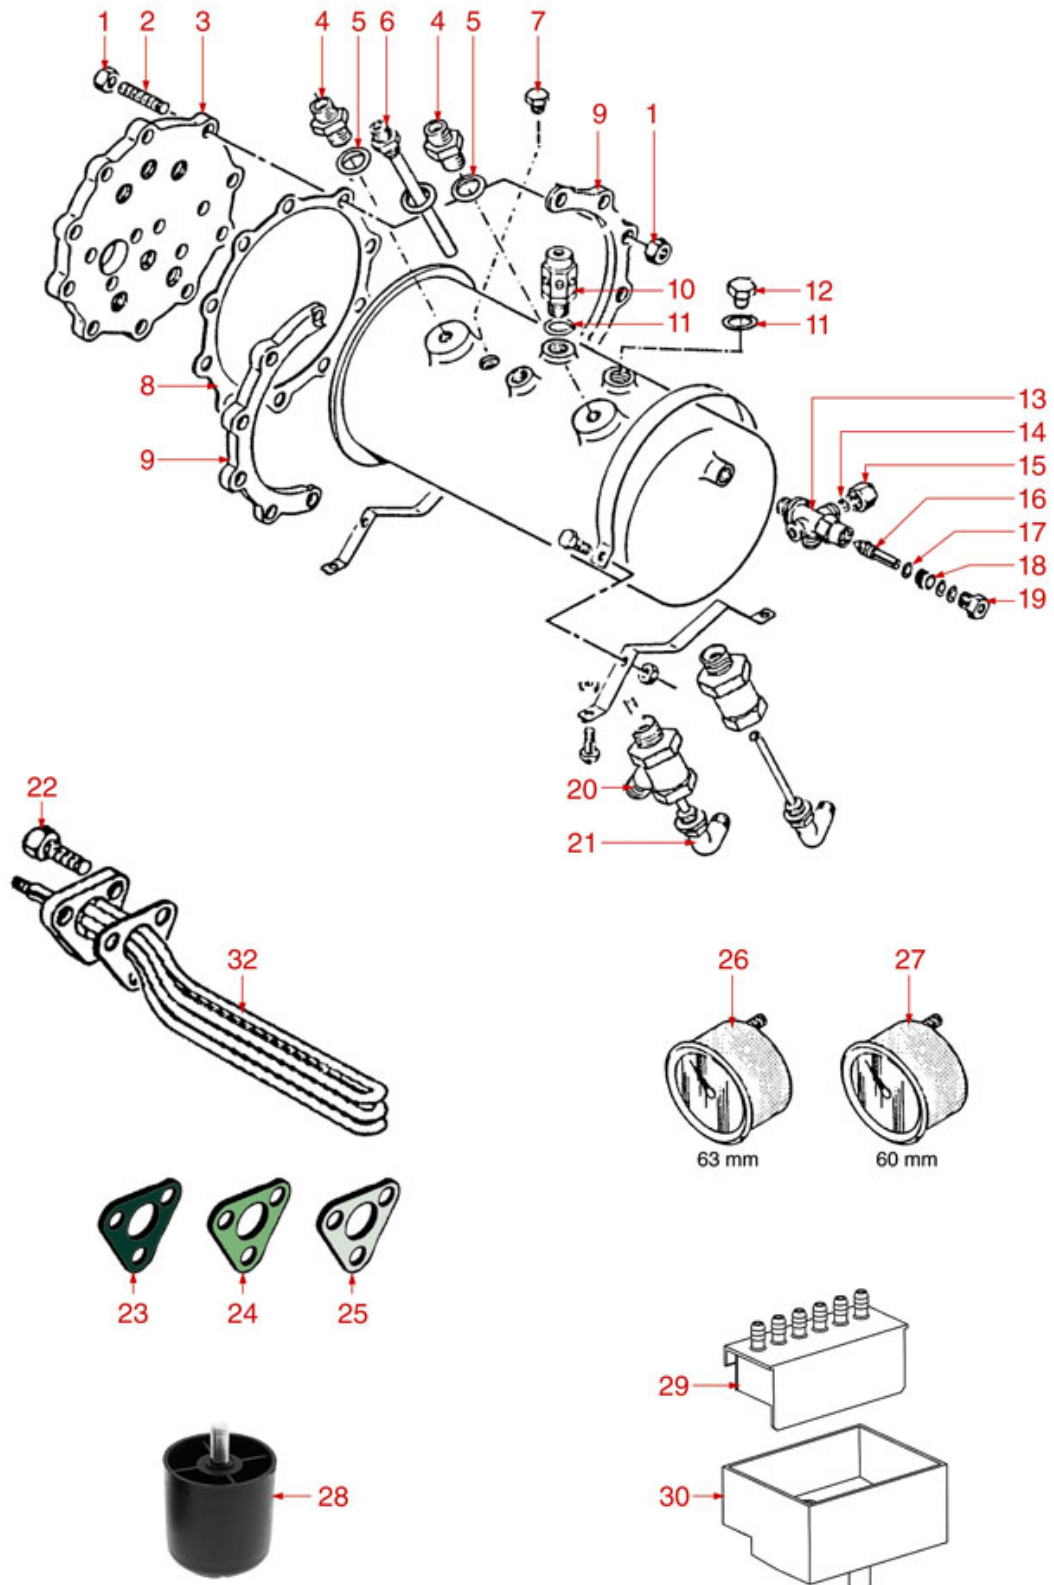

BOILERS MODEL PUNO-PTRE-P90

P UNO-P TRE-P90

PAVONI

Position	LF code no.	Description
1	3060054	HEXAGONAL NUT M10 MEDIUM
4	1349100	PUMP CONNECTION $\varnothing$ 3/8" CONIC-3/8" STRAIGH
7	1439023	BOILER CAP $\varnothing$ 3/8"M
8	1186478	BOILER GASKET $\varnothing$ 235x200x3 mm
10	1523054	BOILER VALVE $\varnothing$ 3/8"M CE-PED
11	1186171	ROUND COPPER GASKET $\varnothing$ 22x16.5x2.2 mm
15	1439021	CAP $\varnothing$ 1/4"F HEIGHT 16 mm NUT 17 mm
17	1528029	BRASS WASHER FLAT $\varnothing$ 12x7x1 mm
22	1528622	HEXAGON HEAD SCREW M8x16
23	1186635	TRIANGULAR GASKET FOR HEATING ELEMENT
24	1186584	TRIANGULAR GASKET FOR HEATING ELEMENT
25	1786006	TRIANGULAR GASKET FOR HEATING ELEMENT
28	1313511	FOOT $\varnothing$ 60x60 mm M10
30	1527537	DRAIN TRAY
32	1755161	HEATING ELEMENT 3000W 230/380V
32	1755162	HEATING ELEMENT 4000W 220/380V