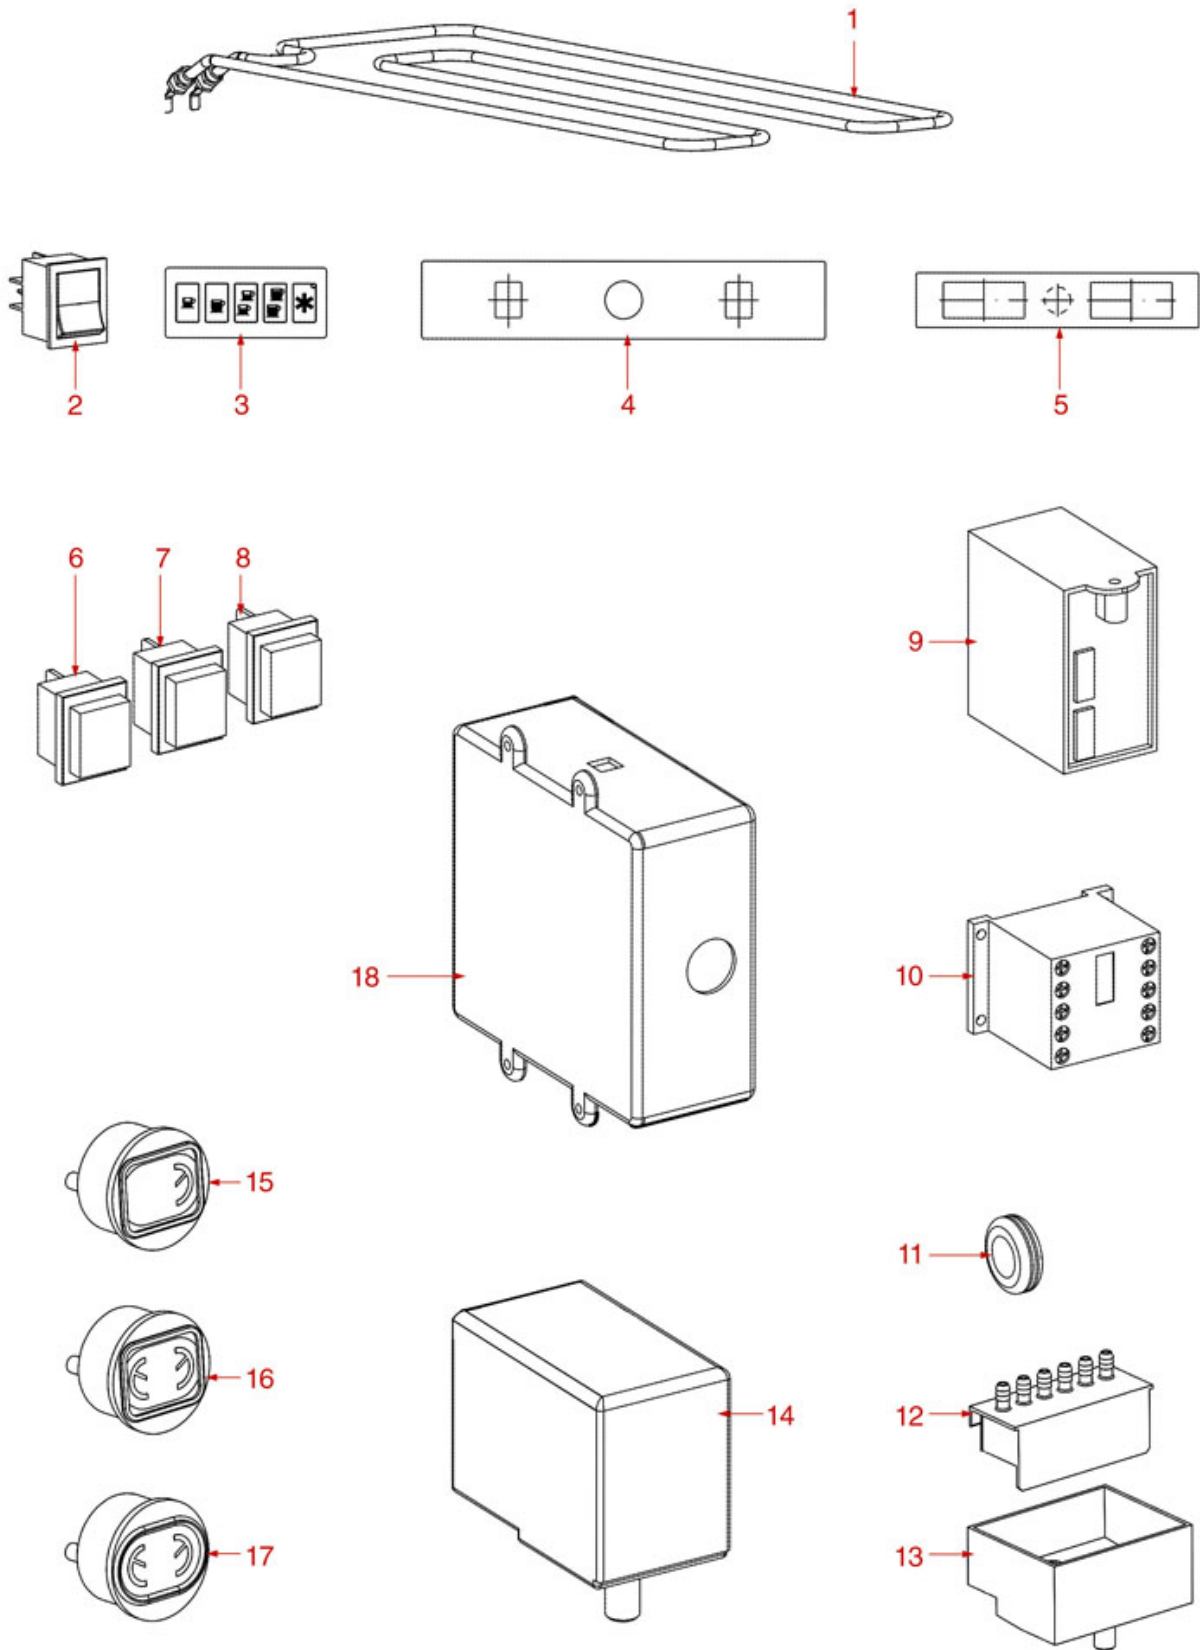

ELECTRICAL PARTS & MISCELL. BART-CAFE-PUB

BART-CAFE-PUB

PAVONI

Position	LF code no.	Description
2	3319934	BIPOLAR SWITCH ORANGE 16A 250V
3	1319316	PUSH-BUTTON PANEL MEMBRANE 5 BUTTONS
6	3319012	BIPOLAR SWITCH GREEN 16A 250V
7	3319090	BIPOLAR SWITCH GREEN 16A 250V
9	1341301	LEVEL ADJUSTER NRL30/1E-2C/F 230V
9	5056960	LEVEL REGULATOR NRL30/1E-2C/F 115V
13	1527537	DRAIN TRAY
14	1320531	PRESSURE SWITCH P302/6 3-POLES 30A
16	1245801	BOILER-PUMP PRESSURE GAUGE ø 63 mm
17	1245802	BOILER-PUMP PRESSURE GAUGE ø 63 mm
18	1054022	DOSER CONTROL BOX 2 GROUPS 230V