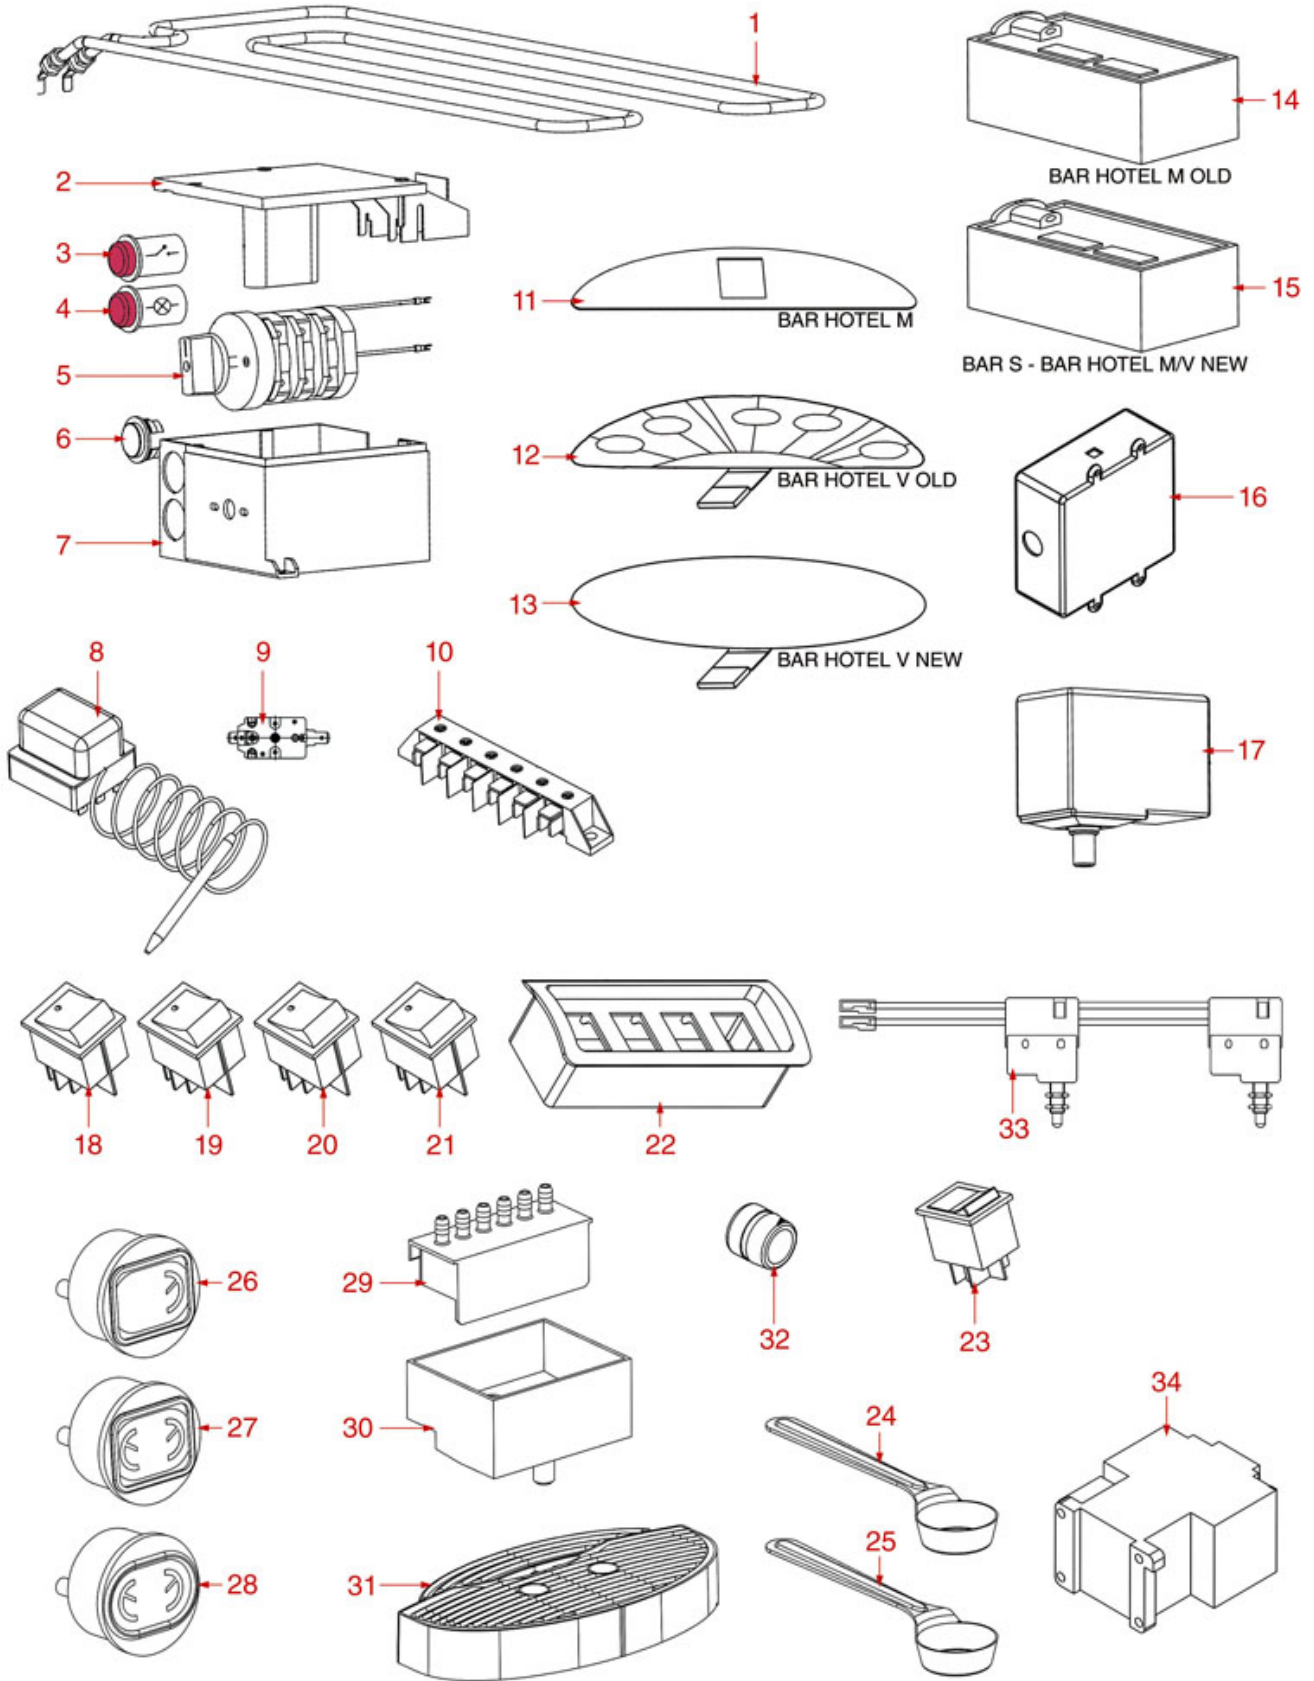

ELECTRICAL PARTS AND MISCELLANEOUS BAR

BAR

PAVONI

Position	LF code no.	Description
3	3319948	RED BIPOLAR SWITCH 16A 250V
5	3057296	SELECTOR SWITCH 0-3 POSITIONS 32A 690V
8	5024998	THREE-PHASE THERMOSTAT 147°C
10	3247009	6-POLE TERMINAL BLOCK FV122/B 40A 600V
12	5023969	PUSH-BUTTON PANEL MEMBRANE - 5 BUTTONS
14	1341301	LEVEL ADJUSTER NRL30/1E-2C/F 230V
14	5056960	LEVEL REGULATOR NRL30/1E-2C/F 115V
15	1341301	LEVEL ADJUSTER NRL30/1E-2C/F 230V
15	5056960	LEVEL REGULATOR NRL30/1E-2C/F 115V
16	1054022	DOSER CONTROL BOX 2 GROUPS 230V
17	1320531	PRESSURE SWITCH P302/6 3-POLES 30A
24	1069001	PLASTIC MEASURING SPOON 20 ml
25	1069002	STAINLESS STEEL MEASURING SPOON 20 ml
27	1245802	BOILER-PUMP PRESSURE GAUGE ø 63 mm
28	1245801	BOILER-PUMP PRESSURE GAUGE ø 63 mm
30	1527537	DRAIN TRAY
34	1454000	CONTACTOR METASOL MC9-b 230V 50/60Hz