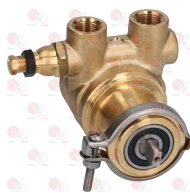

PAVONI 452006

PAVONI 452010

- 1168011 STAINLESS STEEL CLAMP FOR FLANGE PUMP**

PAVONI 404704

- 1330002 ROTARY VANE PUMP ROTOFLOW ø 3/8" NPT**
 clamp connection
 flowrate 200 L/h
 equipped with balanced bypass
 NSF - WRAS approved
 PA204

PAVONI

- 1349100 PUMP CONNECTION ø 3/8" CONIC-3/8" STRAIGH**
 3/8" CONICAL (NPT)-3/8" STRAIGHT

PAVONI 31104001

Suitable for:

1168011 STAINLESS STEEL CLAMP FOR FLANGE PUMP

PAVONI 404704

1330101 ROTARY VANE PUMP ROTOFLOW \varnothing 3/8" NPT
flange connection
flowrate 100 L/h
with balanced by-pass
fitting \varnothing 3/8" conical NPT
N.S.F. approved
PUMP VERSION ECO-BRASS
BRASS CW510L LEAD \leq 0.2%