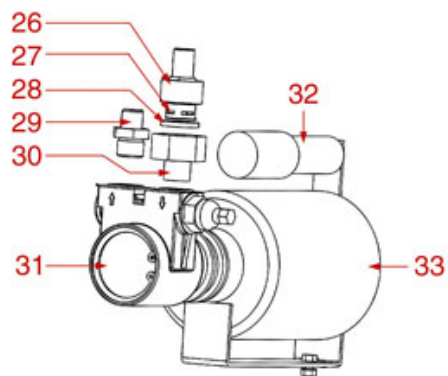

BOILERS AND MOTORS MODEL BART

BART

PAVONI

Position	LF code no.	Description
2	1349103	FITTING $\varnothing$ 3/8"M-3/8"M
4	3186238	O-RING 0146 EPDM
5	1528622	HEXAGON HEAD SCREW M8x16
6	1755056	HEATING ELEMENT 4000/4760W 220/240V
8	1449450	INJECTOR PIPE
9	1349706	L-FITTING $\varnothing$ 3/8"M-3/8"M NICKEL-PLATED
12	1523054	BOILER VALVE $\varnothing$ 3/8"M CE-PED
13	1349014	BOILER FITTING $\varnothing$ 1/2"M-1/2"M
15	1186620	COPPER FLAT GASKET $\varnothing$ 22x17x1.5 mm
17	1755057	HEATING ELEMENT 5455/5950W 230/240V
20	1786139	O-RING 02125 RED SILICONE
22	5039021	O-RING 04162 RED SILICONE
23	1186620	COPPER FLAT GASKET $\varnothing$ 22x17x1.5 mm
27	1449317	WATER PIPE NOZZLE
28	1786231	FLAT GASKET EPDM $\varnothing$ 24x15x3 mm
29	1349112	FITTING $\varnothing$ 1/4"M-3/8"M
31	1330024	ROTARY VANE PUMP PROCON $\varnothing$ 3/8" NPT
32	3068010	CAPACITOR DUCATI ENERGIA 6,3μF
33	1240212	RPM MOTOR WITH CLAMP CONNECT. 100W 230V
34	1330012	ROTARY VANE PUMP PROCON $\varnothing$ 3/8" NPT
35	1168011	STAINLESS STEEL CLAMP FOR FLANGE PUMP