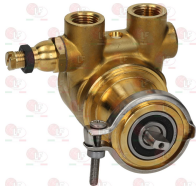

BOILERS AND MOTORS MODEL BART

BART

PAVONI

Position	LF code no.	Description
2	1349103	FITTING \varnothing 3/8"M-3/8"M
4	3186238	O-RING 0146 EPDM
5	1528622	HEXAGON HEAD SCREW M8x16
6	1755056	HEATING ELEMENT 4000/4760W 220/240V
8	1449450	INJECTOR PIPE
9	1349706	L-FITTING \varnothing 3/8"M-3/8"M NICKEL-PLATED
12	1523054	BOILER VALVE \varnothing 3/8"M CE-PED
13	1349014	BOILER FITTING \varnothing 1/2"M-1/2"M
15	1186620	COPPER FLAT GASKET \varnothing 22x17x1.5 mm
17	1755057	HEATING ELEMENT 5455/5950W 230/240V
20	1786139	O-RING 02125 RED SILICONE
22	5039021	O-RING 04162 RED SILICONE
23	1186620	COPPER FLAT GASKET \varnothing 22x17x1.5 mm
27	1449317	WATER PIPE NOZZLE
28	1786231	FLAT GASKET EPDM \varnothing 24x15x3 mm
29	1349112	FITTING \varnothing 1/4"M-3/8"M
31	1330024	ROTARY VANE PUMP PROCON \varnothing 3/8" NPT
32	3068010	CAPACITOR DUCATI ENERGIA 6,3 μ F
33	1240212	RPM MOTOR WITH CLAMP CONNECT. 100W 230V
34	1330012	ROTARY VANE PUMP PROCON \varnothing 3/8" NPT
35	1168011	STAINLESS STEEL CLAMP FOR FLANGE PUMP

PAVONI 452006

PAVONI 452010

- 1168011 STAINLESS STEEL CLAMP FOR FLANGE PUMP**

PAVONI 404704

- 1330002 ROTARY VANE PUMP ROTOFLOW ø 3/8" NPT**
 clamp connection
 flowrate 200 L/h
 equipped with balanced bypass
 NSF - WRAS approved
 PA204

PAVONI

- 1349100 PUMP CONNECTION ø 3/8" CONIC-3/8" STRAIGH**
 3/8" CONICAL (NPT)-3/8" STRAIGHT

PAVONI 31104001

Suitable for:

1168011 STAINLESS STEEL CLAMP FOR FLANGE PUMP

PAVONI 404704

1330101 ROTARY VANE PUMP ROTOFLOW \varnothing 3/8" NPT
flange connection
flowrate 100 L/h
with balanced by-pass
fitting \varnothing 3/8" conical NPT
N.S.F. approved
PUMP VERSION ECO-BRASS
BRASS CW510L LEAD \leq 0.2%

PAVONI

1168011 STAINLESS STEEL CLAMP FOR FLANGE PUMP

PAVONI 404704

1330102 ROTARY VANE PUMP ROTOFLOW \varnothing 3/8" NPT
flange connection
flowrate 200 L/h
with balanced by-pass
fitting \varnothing 3/8" conical NPT
N.S.F. approved
PUMP VERSION ECO-BRASS
BRASS CW510L LEAD \leq 0.2%