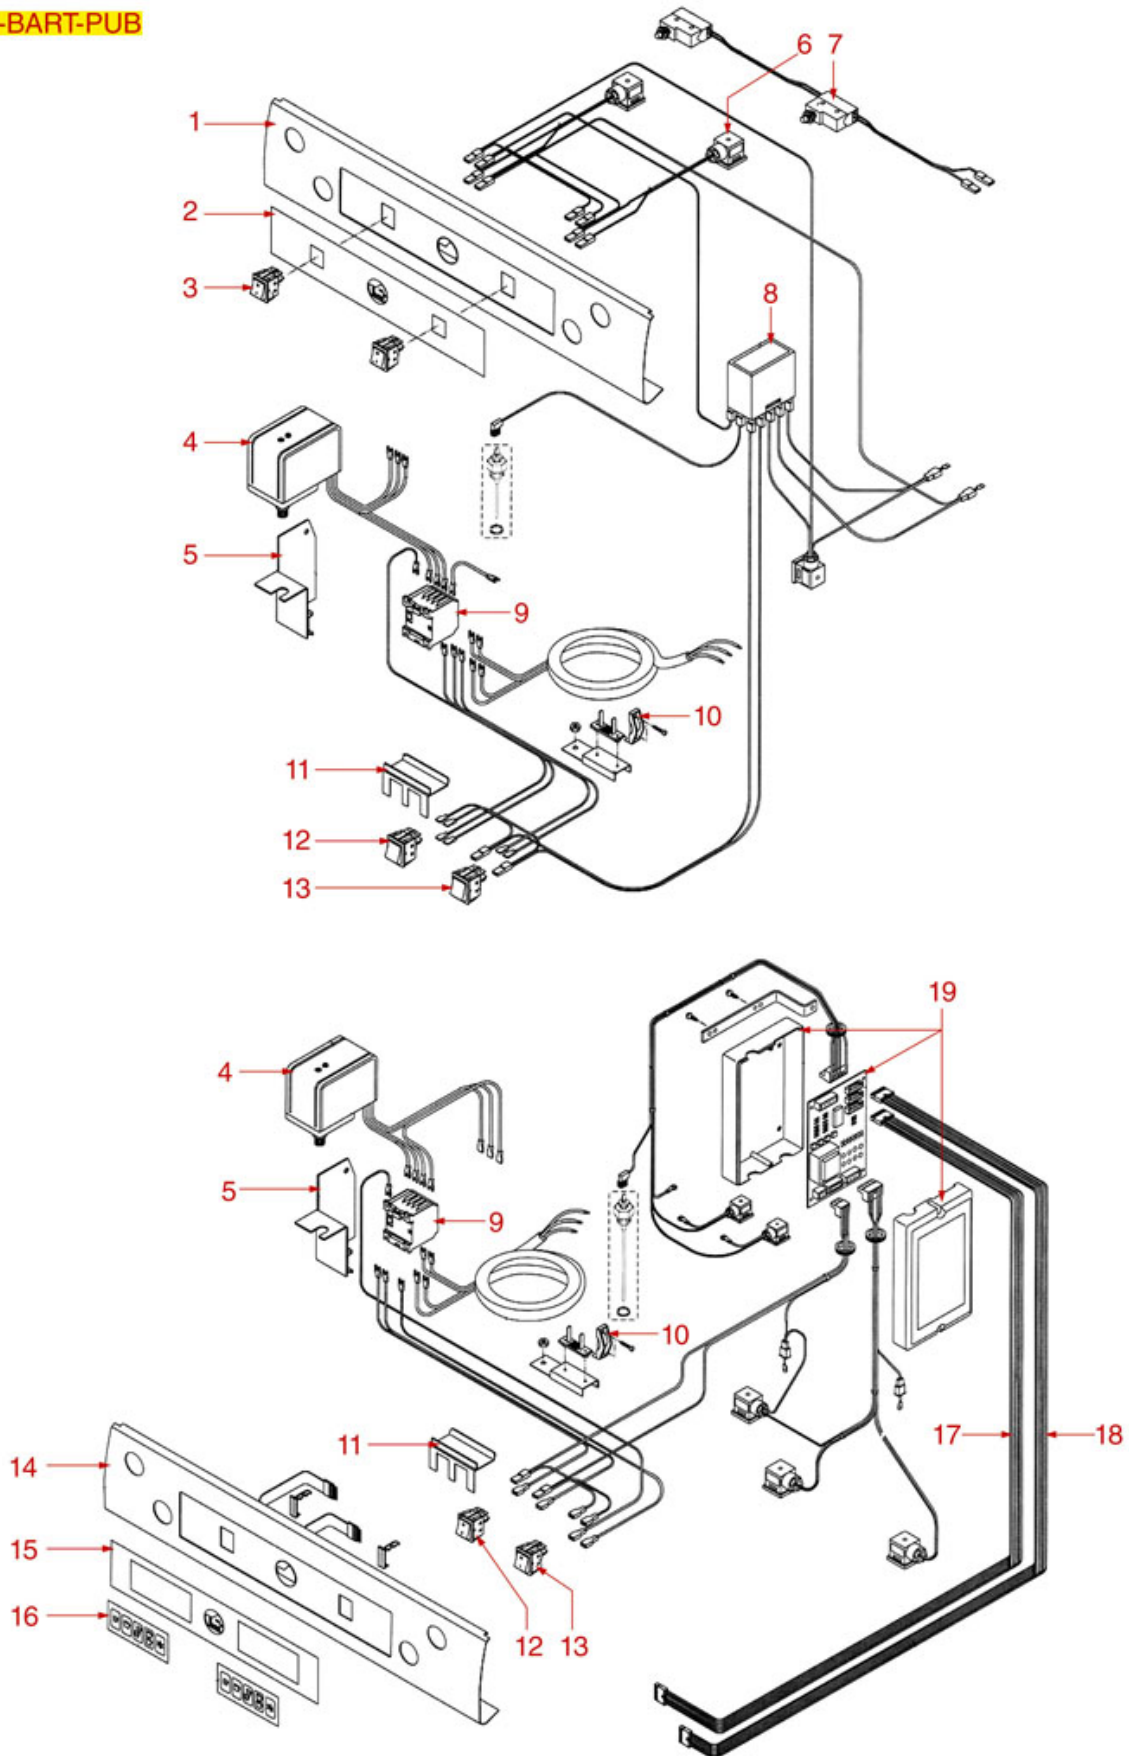

ELECTRICAL PARTS BAR-BART-PUB

BAR-BART-PUB

PAVONI

Position	LF code no.	Description
3	3319934	BIPOLAR SWITCH ORANGE 16A 250V
4	1320531	PRESSURE SWITCH P302/6 3-POLES 30A
8	1341301	LEVEL ADJUSTER NRL30/1E-2C/F 230V
8	5056960	LEVEL REGULATOR NRL30/1E-2C/F 115V
9	1454000	CONTACTOR METASOL MC9-b 230V 50/60Hz
12	3319012	BIPOLAR SWITCH GREEN 16A 250V
13	3319090	BIPOLAR SWITCH GREEN 16A 250V
16	1319316	PUSH-BUTTON PANEL MEMBRANE 5 BUTTONS
19	1054022	DOSER CONTROL BOX 2 GROUPS 230V
19	1054037	DOSER CONTROL BOX 3 GROUPS 230V