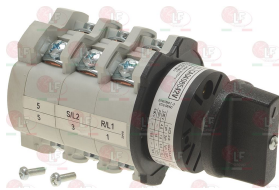

Rotary switches

3057296 SELECTOR SWITCH 0-3 POSITIONS 32A 690V
square pin 5x5 mm
for Coffee machine (PAVONI) BAR