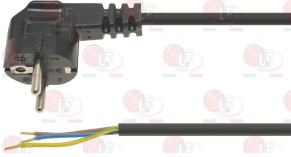

Electrical cables

5008206 CABLE POWER SUPPLY 16A 250V 2000 mm
with plug SCHUKO - 3 wires $\varnothing$ 1.5 mm
for Coffee machine (PAVONI) EUROPICCOLA
PROFESSIONAL - ROMANTICA