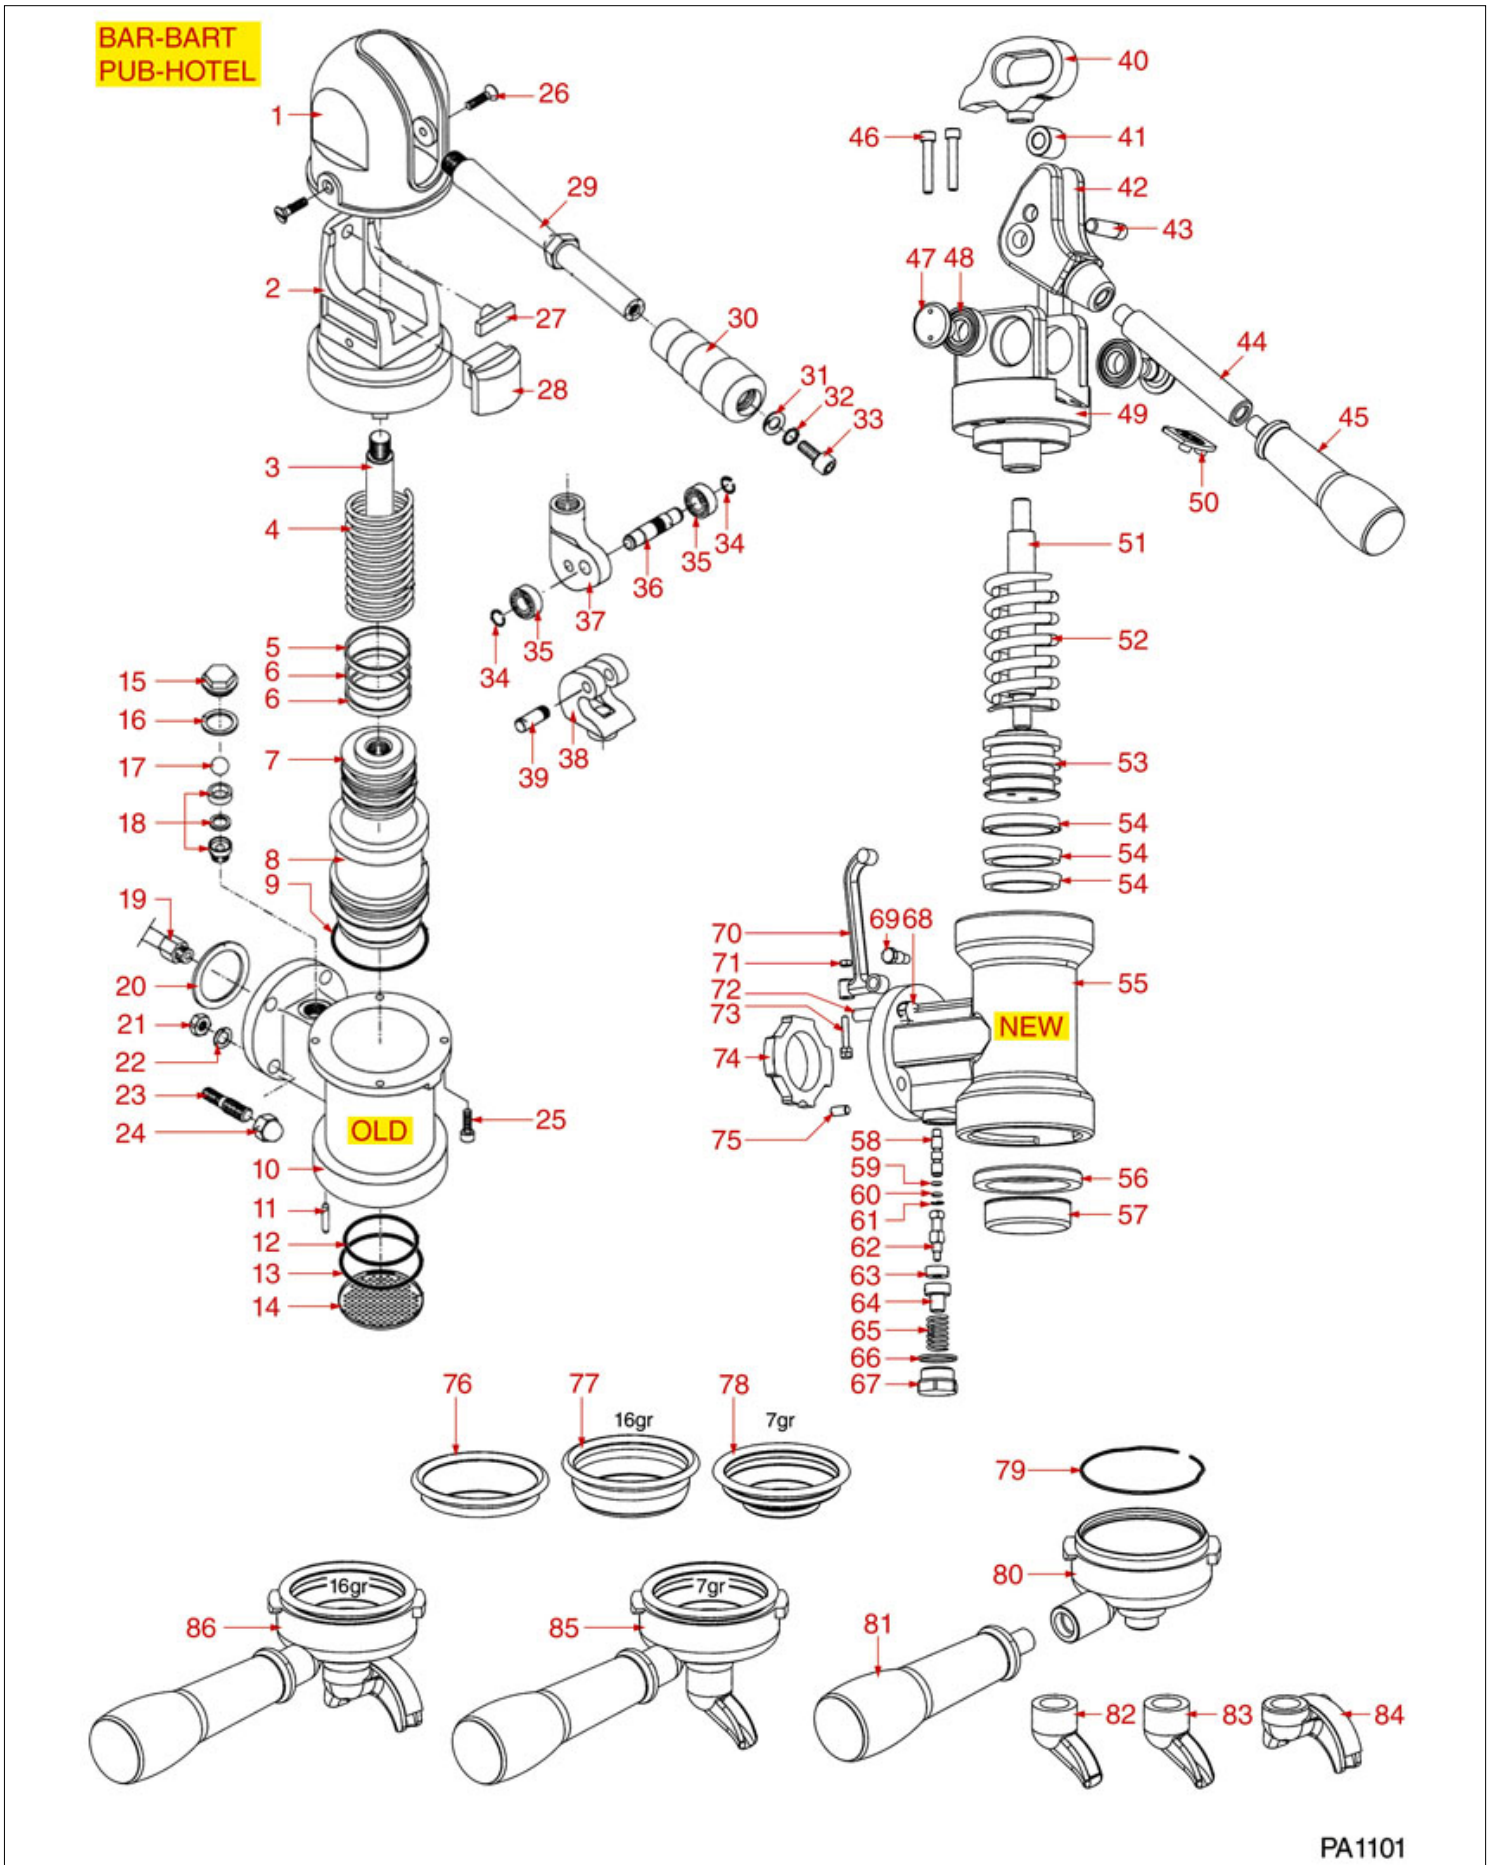

LEVER BREW GROUP BAR-BART-PUB-HO

PAVONI

Position	LF code no.	Description
1	1192200	CAP FOR COFFEE GROUP
4	1250501	LEVER GROUP SPRING
5	1186197	LIP SEAL $\varnothing$ 52x40x7 mm
6	1186197	LIP SEAL $\varnothing$ 52x40x7 mm
9	1186199	O-RING 0162 EPDM
12	1186198	O-RING 0161 EPDM
14	1081003	SHOWER SCREEN $\varnothing$ 57.5 mm
15	1439200	CAP $\varnothing$ 18 mm FOR BREW GROUP
16	1186140	GASKET ROUND COPPER $\varnothing$ 24x18.4x2.5 mm
17	1323200	STAINLESS STEEL BALL $\varnothing$ 12 mm
18	1523404	NON-RETURN VALVE
19	1449200	DELIVERY GROUP INJECTOR PIPE
21	3060069	HEXAGONAL NUT M8 MEDIUM
22	1186058	COGGED WASHER EXTERNAL M8
25	5014713	CYLINDER HEAD SCREW M5x16
27	1186205	RUBBER SHOCK ABSORBER
28	1186046	RUBBER SHOCK ABSORBER
29	1225001	COMPLETE LEVER GROUP HANDLE
30	1241200	LEVER GROUP HANDLE
31	1528008	WASHER FLAT M8
32	1186058	COGGED WASHER EXTERNAL M8
33	1528026	CYLINDER HEAD SCREW M8x20
34	1348023	RADIAL SEEGER RING $\varnothing$ 9 mm
35	1063200	BEARING 6300 DDU NSK
36	1324200	PIN FOR BEARING
37	1192202	CHROMIUM-PLATED FORK FOR LEVER GROUP
39	1324201	PIN FOR FORK
45	1241700	FILTER HOLDER HANDLE M12
54	5035722	LIP GASKET $\varnothing$ 53x42x7.5 mm
56	1186894	FILTER HOLDER GASKET $\varnothing$ 73x57x8 mm
58	5038097	TAP SHUTTER CONTROL PIN
59	1186514	O-RING 02015 SILICON
60	1186514	O-RING 02015 SILICON
62	1324158	WATER/STEAM TAP PIN
63	1186985	FLAT EPDM GASKET $\varnothing$ 15x6x6 mm
66	1186537	GASKET FLAT PTFE $\varnothing$ 26x22x2 mm
68	1241513	BLIND HEXAGONAL NUT M8 UNI 5721
71	1348813	HEXAGONAL NUT M4 MEDIUM
76	1160339	BLIND FILTER $\varnothing$ 70x17 mm
77	1160076	2 CUPS FILTER 16 gr
78	1160075	1 CUP FILTER 7 gr
79	1250101	FILTER BLOCKING SPRING $\varnothing$ 1,00 mm INOX
80	1165041	FILTER HOLDER PAVONI
81	1241700	FILTER HOLDER HANDLE M12
82	1022504	CLOSED SINGLE SPOUT $\varnothing$ 3/8"
83	1022501	SINGLE SPOUT $\varnothing$ 3/8"
84	1022502	DOUBLE SPOUT $\varnothing$ 3/8"