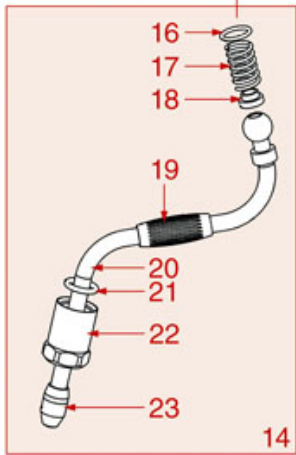

WATER/STEAM/INLET TAPS BAR-HO-PUB

BAR-BART-CAFE'-HOTEL

PAVONI

Position	LF code no.	Description
1	1324400	TAP SPINDLE
2	5038097	TAP SHUTTER CONTROL PIN
3	1186900	O-RING 02015 VITON
5	1324158	WATER/STEAM TAP PIN
6	1186985	FLAT EPDM GASKET $\varnothing$ 15x6x6 mm
8	3186183	O-RING 0128 EPDM
11	1348036	NUT $\varnothing$ 3/8" WRENCH 21x6mm
12	5011730	STEAM/WATER TAP KNOB
13	1348600	COMPLETE STEAM TAP
14	1449451	STEAM PIPE COMPLETE
16	1186352	O-RING 02050 EPDM
17	1250534	SPRING $\varnothing$ 12x22 mm
18	1186988	STEAM TAP JOINT BUSHING
21	1186805	O-RING 0115 EPDM
22	1349367	WATER/STEAM PIPE COUPLING
25	5030208	PIN $\varnothing$ 1.5 mm FOR TAP
30	3528211	FLAT WASHER M14
31	1349362	NUT $\varnothing$ 1/4" FOR STEAM TAP
32	1241157	STEAM/WATER TAP KNOB
33	1241613	WATER CAP FOR KNOB
34	1241412	STEAM CAP FOR KNOB
35	1449452	FITTING FOR WATER PIPE
36	1449453	WATER PIPE NOZZLE
38	1449391	COMPLETE WATER PIPE
40	1349362	NUT $\varnothing$ 1/4" FOR STEAM TAP
41	3528211	FLAT WASHER M14
44	1186984	HOSE-END FITTING FOR TAP
45	1186983	GASKET FLAT VITON $\varnothing$ 15x7x3 mm
46	3186183	O-RING 0128 EPDM
48	1348036	NUT $\varnothing$ 3/8" WRENCH 21x6mm
49	1186900	O-RING 02015 VITON
60	1348036	NUT $\varnothing$ 3/8" WRENCH 21x6mm
62	1186983	GASKET FLAT VITON $\varnothing$ 15x7x3 mm
63	1186514	O-RING 02015 SILICON
64	1186983	GASKET FLAT VITON $\varnothing$ 15x7x3 mm
65	1186984	HOSE-END FITTING FOR TAP
67	1786231	FLAT GASKET EPDM $\varnothing$ 24x15x3 mm
68	1449317	WATER PIPE NOZZLE
69	1250536	SPRING $\varnothing$ 13x42 mm
70	3186181	O-RING 03068 EPDM
73	3348186	WATER INLET TAP
75	3186181	O-RING 03068 EPDM
76	1250536	SPRING $\varnothing$ 13x42 mm
77	1523431	INLET VALVE
78	1186514	O-RING 02015 SILICON