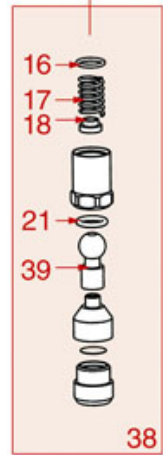

WATER/STEAM/INLET TAPS BAR-HO-PUB

BAR-BART-CAFE'-HOTEL

PAVONI

Position	LF code no.	Description
1	1324400	TAP SPINDLE
2	5038097	TAP SHUTTER CONTROL PIN
3	1186900	O-RING 02015 VITON
5	1324158	WATER/STEAM TAP PIN
6	1186985	FLAT EPDM GASKET $\varnothing$ 15x6x6 mm
8	3186183	O-RING 0128 EPDM
11	1348036	NUT $\varnothing$ 3/8" WRENCH 21x6mm
12	5011730	STEAM/WATER TAP KNOB
13	1348600	COMPLETE STEAM TAP
14	1449451	STEAM PIPE COMPLETE
16	1186352	O-RING 02050 EPDM
17	1250534	SPRING $\varnothing$ 12x22 mm
18	1186988	STEAM TAP JOINT BUSHING
21	1186805	O-RING 0115 EPDM
22	1349367	WATER/STEAM PIPE COUPLING
25	5030208	PIN $\varnothing$ 1.5 mm FOR TAP
30	3528211	FLAT WASHER M14
31	1349362	NUT $\varnothing$ 1/4" FOR STEAM TAP
32	1241157	STEAM/WATER TAP KNOB
33	1241613	WATER CAP FOR KNOB
34	1241412	STEAM CAP FOR KNOB
35	1449452	FITTING FOR WATER PIPE
36	1449453	WATER PIPE NOZZLE
38	1449391	COMPLETE WATER PIPE
40	1349362	NUT $\varnothing$ 1/4" FOR STEAM TAP
41	3528211	FLAT WASHER M14
44	1186984	HOSE-END FITTING FOR TAP
45	1186983	GASKET FLAT VITON $\varnothing$ 15x7x3 mm
46	3186183	O-RING 0128 EPDM
48	1348036	NUT $\varnothing$ 3/8" WRENCH 21x6mm
49	1186900	O-RING 02015 VITON
60	1348036	NUT $\varnothing$ 3/8" WRENCH 21x6mm
62	1186983	GASKET FLAT VITON $\varnothing$ 15x7x3 mm
63	1186514	O-RING 02015 SILICON
64	1186983	GASKET FLAT VITON $\varnothing$ 15x7x3 mm
65	1186984	HOSE-END FITTING FOR TAP
67	1786231	FLAT GASKET EPDM $\varnothing$ 24x15x3 mm
68	1449317	WATER PIPE NOZZLE
69	1250536	SPRING $\varnothing$ 13x42 mm
70	3186181	O-RING 03068 EPDM
73	3348186	WATER INLET TAP
75	3186181	O-RING 03068 EPDM
76	1250536	SPRING $\varnothing$ 13x42 mm
77	1523431	INLET VALVE
78	1186514	O-RING 02015 SILICON