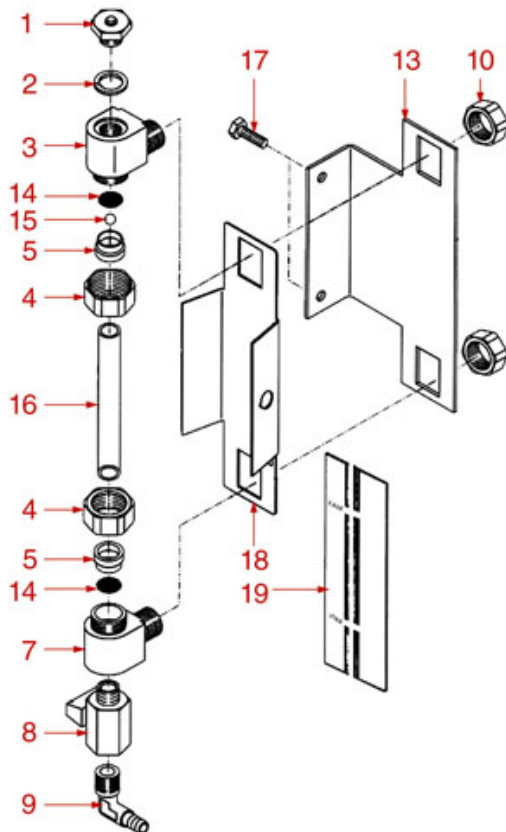

LEVEL GAUGES BAR-BART-PUB-PUNO-PDUE-P90

BAR

BART

PUB

PUNO-PDUE-P90

PAVONI

Position	LF code no.	Description
1	1523537	BOILER VALVE \varnothing 1/4"M
2	1186619	COPPER FLAT GASKET \varnothing 18x14x1.5 mm
5	1186226	FLAT EPDM GASKET
6	1520400	LEVEL GLASS \varnothing 12x106 mm SILK-SCREEN PRIN
8	3526699	BALL VALVE \varnothing 1/4" MF
10	1348036	NUT \varnothing 3/8" WRENCH 21x6mm
14	1160519	LEVEL WATER FILTER \varnothing 14 mm
15	1323001	RED LEVEL BALL \varnothing 5.8 mm
16	1520556	LEVEL GLASS \varnothing 12x115 mm SILK-SCREEN PRIN
17	3528106	HEXAGONAL HEAD SCREW M5x16
19	1201516	SCREENPRINTED LEVEL GAUGE PLATE
20	1439010	LEVEL CAP \varnothing 1/4"M