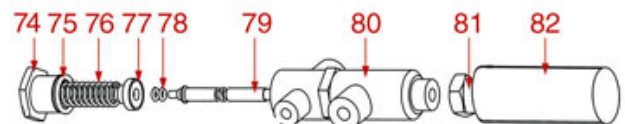

WATER/STEAM/INLET TAPS BAR-HO-PUB

BAR-BART-CAFE'-HOTEL

PAVONI

Position	LF code no.	Description
1	1324400	TAP SPINDLE
2	5038097	TAP SHUTTER CONTROL PIN
3	1186900	O-RING 02015 VITON
5	1324158	WATER/STEAM TAP PIN
6	1186985	FLAT EPDM GASKET $\varnothing$ 15x6x6 mm
8	3186183	O-RING 0128 EPDM
11	1348036	NUT $\varnothing$ 3/8" WRENCH 21x6mm
12	5011730	STEAM/WATER TAP KNOB
13	1348600	COMPLETE STEAM TAP
14	1449451	STEAM PIPE COMPLETE
16	1186352	O-RING 02050 EPDM
17	1250534	SPRING $\varnothing$ 12x22 mm
18	1186988	STEAM TAP JOINT BUSHING
21	1186805	O-RING 0115 EPDM
22	1349367	WATER/STEAM PIPE COUPLING
25	5030208	PIN $\varnothing$ 1.5 mm FOR TAP
30	3528211	FLAT WASHER M14
31	1349362	NUT $\varnothing$ 1/4" FOR STEAM TAP
32	1241157	STEAM/WATER TAP KNOB
33	1241613	WATER CAP FOR KNOB
34	1241412	STEAM CAP FOR KNOB
35	1449452	FITTING FOR WATER PIPE
36	1449453	WATER PIPE NOZZLE
38	1449391	COMPLETE WATER PIPE
40	1349362	NUT $\varnothing$ 1/4" FOR STEAM TAP
41	3528211	FLAT WASHER M14
44	1186984	HOSE-END FITTING FOR TAP
45	1186983	GASKET FLAT VITON $\varnothing$ 15x7x3 mm
46	3186183	O-RING 0128 EPDM
48	1348036	NUT $\varnothing$ 3/8" WRENCH 21x6mm
49	1186900	O-RING 02015 VITON
60	1348036	NUT $\varnothing$ 3/8" WRENCH 21x6mm
62	1186983	GASKET FLAT VITON $\varnothing$ 15x7x3 mm
63	1186514	O-RING 02015 SILICON
64	1186983	GASKET FLAT VITON $\varnothing$ 15x7x3 mm
65	1186984	HOSE-END FITTING FOR TAP
67	1786231	FLAT GASKET EPDM $\varnothing$ 24x15x3 mm
68	1449317	WATER PIPE NOZZLE
69	1250536	SPRING $\varnothing$ 13x42 mm
70	3186181	O-RING 03068 EPDM
73	3348186	WATER INLET TAP
75	3186181	O-RING 03068 EPDM
76	1250536	SPRING $\varnothing$ 13x42 mm
77	1523431	INLET VALVE
78	1186514	O-RING 02015 SILICON