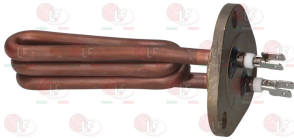

PAVONI 361000

1755054 HEATING ELEMENT 1500W 230V
immersed length 130 mm - 2 poles
distance between flange holes 52 mm
flange 69x69 mm
for Coffee machine (PAVONI) CAFE - PUB