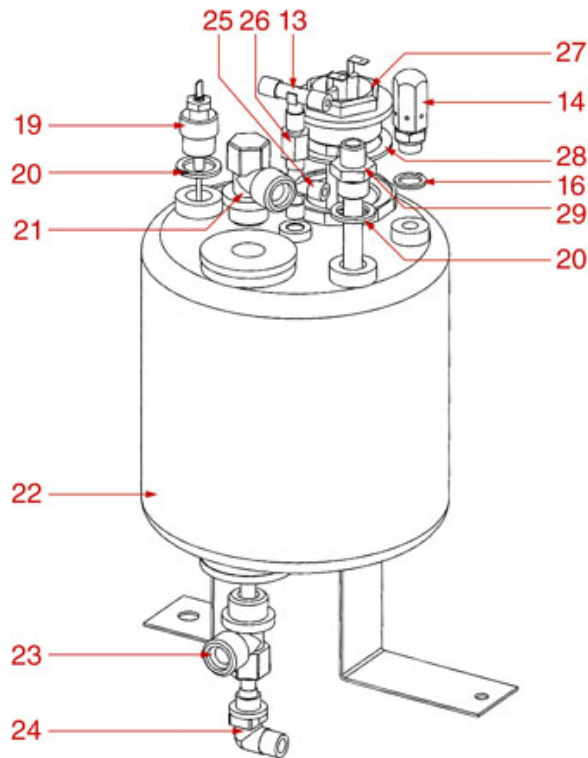

BOILER AND MOTORS MODEL PUB 1GR

PUB1GR

PAVONI

Position	LF code no.	Description
1	1755054	HEATING ELEMENT 1500W 230V
2	1528622	HEXAGON HEAD SCREW M8x16
4	1186635	TRIANGULAR GASKET FOR HEATING ELEMENT
5	1186584	TRIANGULAR GASKET FOR HEATING ELEMENT
6	1786006	TRIANGULAR GASKET FOR HEATING ELEMENT
9	1786139	O-RING 02125 RED SILICONE
11	5039021	O-RING 04162 RED SILICONE
16	1186468	FLAT GASKET PTFE $\varnothing$ 17x12x1.5 mm
21	1349014	BOILER FITTING $\varnothing$ 1/2"M-1/2"M
27	1755062	HEATING ELEMENT 1500W 230V
28	1186633	FLAT CARBO GASKET $\varnothing$ 53x42x3 mm
28	3186010	ASBESTOS FREE FLAT GASKET $\varnothing$ 54x42x2 mm
32	1349652	90° FITTING $\varnothing$ 1/8 F
35	1122601	VIBRATORY PUMP EX5 41W 120V 60Hz
35	1122735	VIBRATORY PUMP EX5 48W 230V 50Hz
38	1449502	PTFE PIPE $\varnothing$ 4x6 mm - 10 m