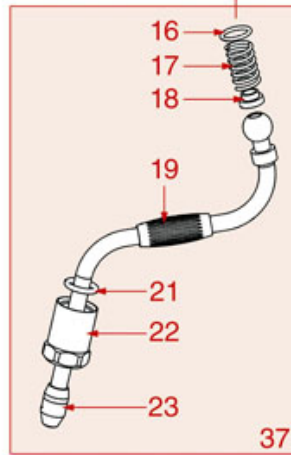

WATER/STEAM/INLET TAPS BAR-HO-PUB

BAR-BART-CAFE'-HOTEL

PAVONI

Position	LF code no.	Description
1	1324400	TAP SPINDLE
2	5038097	TAP SHUTTER CONTROL PIN
3	1186900	O-RING 02015 VITON
5	1324158	WATER/STEAM TAP PIN
6	1186985	FLAT EPDM GASKET $\varnothing$ 15x6x6 mm
8	3186183	O-RING 0128 EPDM
11	1348036	NUT $\varnothing$ 3/8" WRENCH 21x6mm
12	5011730	STEAM/WATER TAP KNOB
13	1348600	COMPLETE STEAM TAP
14	1449451	STEAM PIPE COMPLETE
16	1186352	O-RING 02050 EPDM
17	1250534	SPRING $\varnothing$ 12x22 mm
18	1186988	STEAM TAP JOINT BUSHING
21	1186805	O-RING 0115 EPDM
22	1349367	WATER/STEAM PIPE COUPLING
25	5030208	PIN $\varnothing$ 1.5 mm FOR TAP
30	3528211	FLAT WASHER M14
31	1349362	NUT $\varnothing$ 1/4" FOR STEAM TAP
32	1241157	STEAM/WATER TAP KNOB
33	1241613	WATER CAP FOR KNOB
34	1241412	STEAM CAP FOR KNOB
35	1449452	FITTING FOR WATER PIPE
36	1449453	WATER PIPE NOZZLE
38	1449391	COMPLETE WATER PIPE
40	1349362	NUT $\varnothing$ 1/4" FOR STEAM TAP
41	3528211	FLAT WASHER M14
44	1186984	HOSE-END FITTING FOR TAP
45	1186983	GASKET FLAT VITON $\varnothing$ 15x7x3 mm
46	3186183	O-RING 0128 EPDM
48	1348036	NUT $\varnothing$ 3/8" WRENCH 21x6mm
49	1186900	O-RING 02015 VITON
60	1348036	NUT $\varnothing$ 3/8" WRENCH 21x6mm
62	1186983	GASKET FLAT VITON $\varnothing$ 15x7x3 mm
63	1186514	O-RING 02015 SILICON
64	1186983	GASKET FLAT VITON $\varnothing$ 15x7x3 mm
65	1186984	HOSE-END FITTING FOR TAP
67	1786231	FLAT GASKET EPDM $\varnothing$ 24x15x3 mm
68	1449317	WATER PIPE NOZZLE
69	1250536	SPRING $\varnothing$ 13x42 mm
70	3186181	O-RING 03068 EPDM
73	3348186	WATER INLET TAP
75	3186181	O-RING 03068 EPDM
76	1250536	SPRING $\varnothing$ 13x42 mm
77	1523431	INLET VALVE
78	1186514	O-RING 02015 SILICON