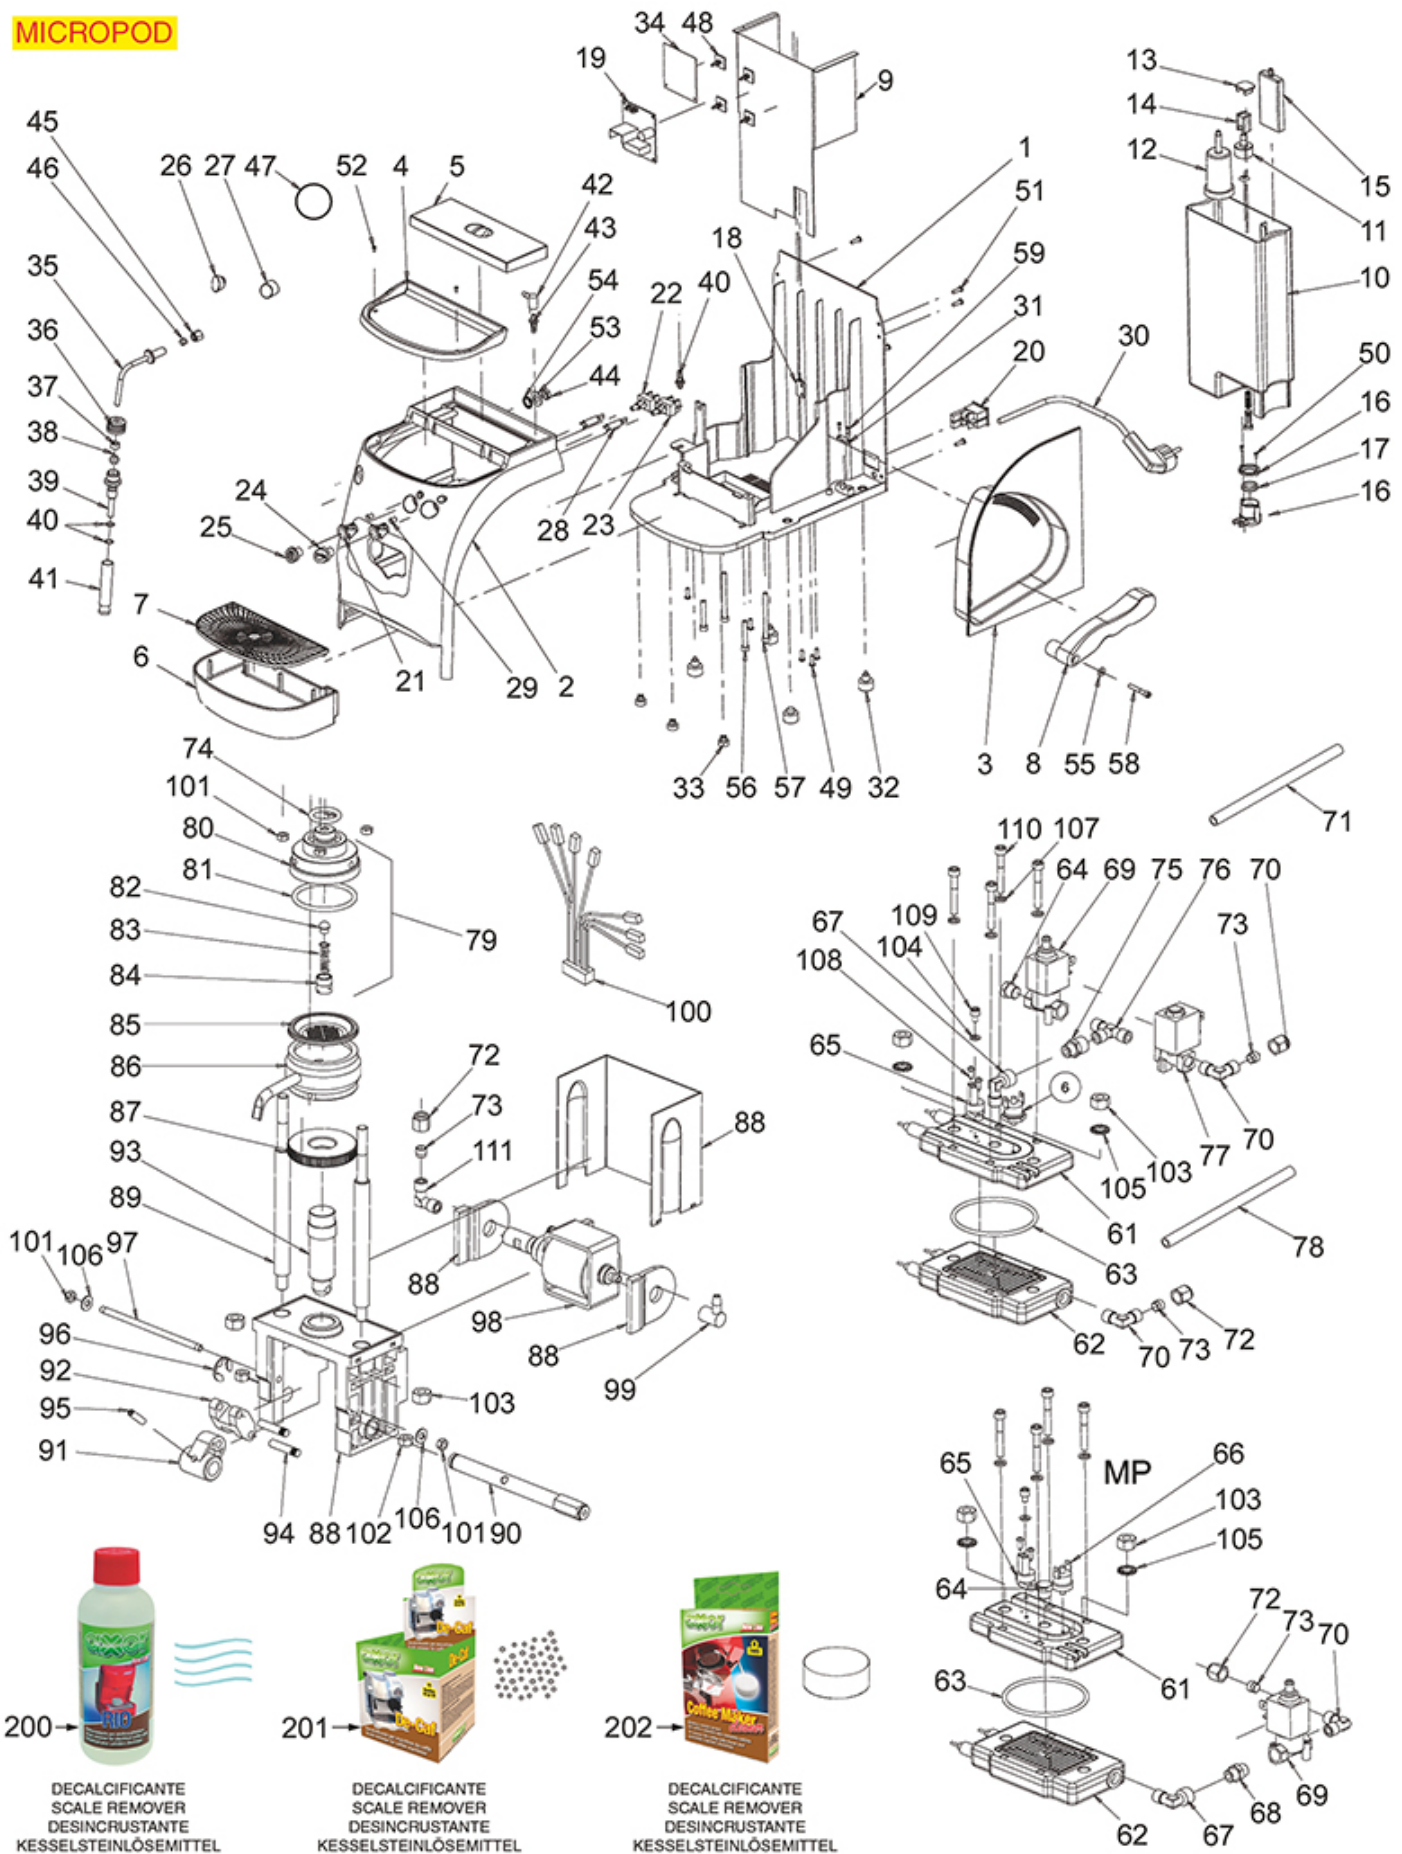

Suitable universal spare parts may not be included

POD COFFEE MACHINE MICROPOD

MICROPOD

Positions without LF code no.: upon request

PAVONI

Position	LF code no.	Description
8	1225049	DELIVERY LEVER
10	1080205	WATER CONTAINER 2L WITH FLOATER
10	1080206	WATER CONTAINER 2L
12	3010303	WATER SOFTENER FOR OCS NICAL 125
17	1786151	SILICONE LIP GASKET GDI062
20	3319931	BIPOLAR SWITCH WHITE 16A 250V
22	3319222	BIPOLAR SWITCH 16A 250V
23	1319005	BIPOLAR SWITCH 16A 250V
40	3243139	O-RING 02025 EPDM
42	1349651	PIPETTE FITTING 90° EX EP
46	1349184	OLIVE ø 6 mm H7
47	1028001	PAVONI LOGO STICKER
63	1786153	O-RING 03256 BLACK VITON
65	1444003	CONTACT THERMOSTAT 95°C M4
66	1444206	CONTACT THERMOSTAT 145°C M4
69	1120187	3-WAY SOLENOID VALVE OLAB ø 1/8"F 230V
73	1349184	OLIVE ø 6 mm H7
74	1786154	O-RING 02056 BLACK VITON
77	1120186	2-WAY SOLENOID VALVE CEME ø 1/8"F 230V
79	1192145	COFFEE BREW GROUP
79	1192146	COFFEE BREW GROUP
81	1786152	GASKET OR 04175 VITON BROWN
82	1786080	SILICONE MUSHROOM GASKET
83	1250286	SPRING ø 7.5x24 mm
84	1081084	SHOWER SCREEN ø 55 mm TY1
84	1510003	GROUP SPRAYER ø 12 mm M12x1 H13
85	1081077	SHOWER SCREEN ø 55 mm TY38
86	1086036	COMPLETE SHOWER HOLDER SCREEN TY38
86	1086037	COMPLETE SHOWER HOLDER SCREEN TY1
91	1192142	"T" SHAPED UNIT CONTROL CAM
92	1192143	"H" SHAPED MIDDLE CAM
94	1192144	PIN FOR CAMS ø 6x32 mm
98	1122601	VIBRATORY PUMP EX5 41W 120V 60Hz
98	1122735	VIBRATORY PUMP EX5 48W 230V 50Hz
99	1349651	PIPETTE FITTING 90° EX EP
200	3092250	SCALE REMOVER AXOR RIO 250 ml
201	3092251	SCALE REMOVER AXOR DE-CAF 10 BAGS
202	3092252	SCALE REMOVER AXOR COFFEE MAKER CLEANER