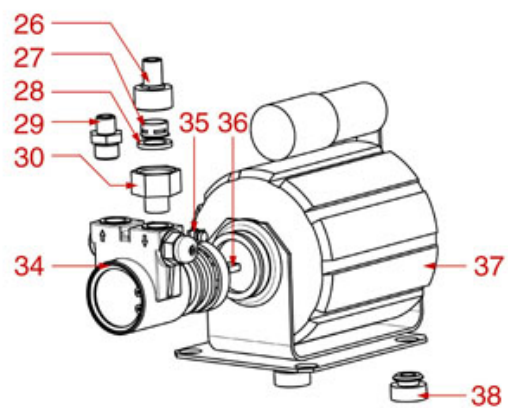

BOILERS AND MOTORS MODEL BART

BART

PAVONI

Position	LF code no.	Description
2	1349103	FITTING $\varnothing$ 3/8"M-3/8"M
4	3186238	O-RING 0146 EPDM
5	1528622	HEXAGON HEAD SCREW M8x16
6	1755056	HEATING ELEMENT 4000/4760W 220/240V
8	1449450	INJECTOR PIPE
9	1349706	L-FITTING $\varnothing$ 3/8"M-3/8"M NICKEL-PLATED
12	1523054	BOILER VALVE $\varnothing$ 3/8"M CE-PED
13	1349014	BOILER FITTING $\varnothing$ 1/2"M-1/2"M
15	1186620	COPPER FLAT GASKET $\varnothing$ 22x17x1.5 mm
17	1755057	HEATING ELEMENT 5455/5950W 230/240V
20	1786139	O-RING 02125 RED SILICONE
22	5039021	O-RING 04162 RED SILICONE
23	1186620	COPPER FLAT GASKET $\varnothing$ 22x17x1.5 mm
27	1449317	WATER PIPE NOZZLE
28	1786231	FLAT GASKET EPDM $\varnothing$ 24x15x3 mm
29	1349112	FITTING $\varnothing$ 1/4"M-3/8"M
31	1330024	ROTARY VANE PUMP PROCON $\varnothing$ 3/8" NPT
32	3068010	CAPACITOR DUCATI ENERGIA 6,3μF
33	1240212	RPM MOTOR WITH CLAMP CONNECT. 100W 230V
34	1330012	ROTARY VANE PUMP PROCON $\varnothing$ 3/8" NPT
35	1168011	STAINLESS STEEL CLAMP FOR FLANGE PUMP