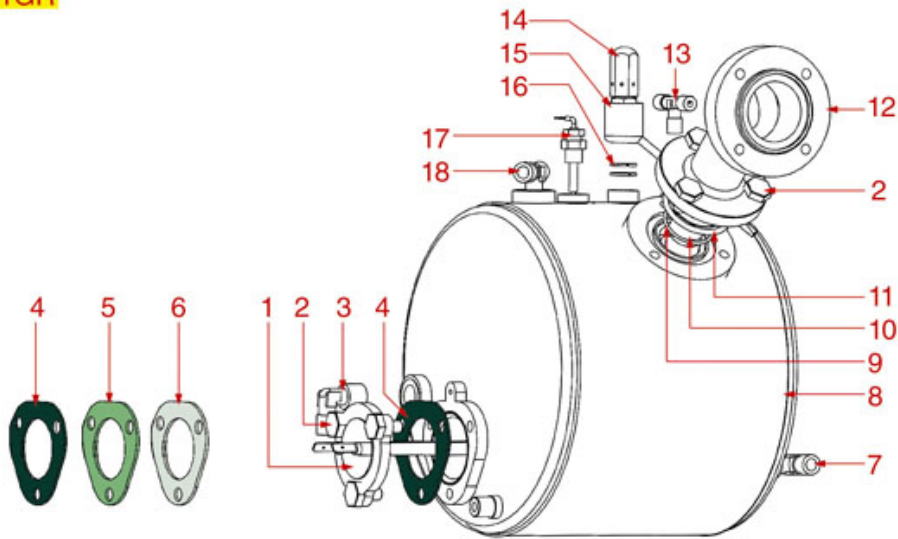

BOILER AND MOTORS MODEL PUB 1GR

PUB1GR

PAVONI

Position	LF code no.	Description
1	1755054	HEATING ELEMENT 1500W 230V
2	1528622	HEXAGON HEAD SCREW M8x16
4	1186635	TRIANGULAR GASKET FOR HEATING ELEMENT
5	1186584	TRIANGULAR GASKET FOR HEATING ELEMENT
6	1786006	TRIANGULAR GASKET FOR HEATING ELEMENT
9	1786139	O-RING 02125 RED SILICONE
11	5039021	O-RING 04162 RED SILICONE
16	1186468	FLAT GASKET PTFE $\varnothing$ 17x12x1.5 mm
21	1349014	BOILER FITTING $\varnothing$ 1/2"M-1/2"M
27	1755062	HEATING ELEMENT 1500W 230V
28	1186633	FLAT CARBO GASKET $\varnothing$ 53x42x3 mm
28	3186010	ASBESTOS FREE FLAT GASKET $\varnothing$ 54x42x2 mm
32	1349652	90° FITTING $\varnothing$ 1/8 F
35	1122601	VIBRATORY PUMP EX5 41W 120V 60Hz
35	1122735	VIBRATORY PUMP EX5 48W 230V 50Hz
38	1449502	PTFE PIPE $\varnothing$ 4x6 mm - 10 m