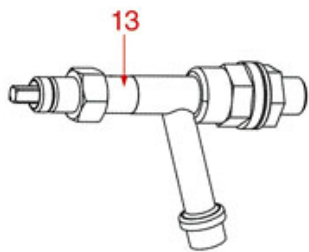

WATER/STEAM/INLET TAPS BAR-HO-PUB

BAR-BART-CAFE'-HOTEL

PAVONI

Position	LF code no.	Description
1	1324400	TAP SPINDLE
2	5038097	TAP SHUTTER CONTROL PIN
3	1186900	O-RING 02015 VITON
5	1324158	WATER/STEAM TAP PIN
6	1186985	FLAT EPDM GASKET $\varnothing$ 15x6x6 mm
8	3186183	O-RING 0128 EPDM
11	1348036	NUT $\varnothing$ 3/8" WRENCH 21x6mm
12	5011730	STEAM/WATER TAP KNOB
13	1348600	COMPLETE STEAM TAP
14	1449451	STEAM PIPE COMPLETE
16	1186352	O-RING 02050 EPDM
17	1250534	SPRING $\varnothing$ 12x22 mm
18	1186988	STEAM TAP JOINT BUSHING
21	1186805	O-RING 0115 EPDM
22	1349367	WATER/STEAM PIPE COUPLING
25	5030208	PIN $\varnothing$ 1.5 mm FOR TAP
30	3528211	FLAT WASHER M14
31	1349362	NUT $\varnothing$ 1/4" FOR STEAM TAP
32	1241157	STEAM/WATER TAP KNOB
33	1241613	WATER CAP FOR KNOB
34	1241412	STEAM CAP FOR KNOB
35	1449452	FITTING FOR WATER PIPE
36	1449453	WATER PIPE NOZZLE
38	1449391	COMPLETE WATER PIPE
40	1349362	NUT $\varnothing$ 1/4" FOR STEAM TAP
41	3528211	FLAT WASHER M14
44	1186984	HOSE-END FITTING FOR TAP
45	1186983	GASKET FLAT VITON $\varnothing$ 15x7x3 mm
46	3186183	O-RING 0128 EPDM
48	1348036	NUT $\varnothing$ 3/8" WRENCH 21x6mm
49	1186900	O-RING 02015 VITON
60	1348036	NUT $\varnothing$ 3/8" WRENCH 21x6mm
62	1186983	GASKET FLAT VITON $\varnothing$ 15x7x3 mm
63	1186514	O-RING 02015 SILICON
64	1186983	GASKET FLAT VITON $\varnothing$ 15x7x3 mm
65	1186984	HOSE-END FITTING FOR TAP
67	1786231	FLAT GASKET EPDM $\varnothing$ 24x15x3 mm
68	1449317	WATER PIPE NOZZLE
69	1250536	SPRING $\varnothing$ 13x42 mm
70	3186181	O-RING 03068 EPDM
73	3348186	WATER INLET TAP
75	3186181	O-RING 03068 EPDM
76	1250536	SPRING $\varnothing$ 13x42 mm
77	1523431	INLET VALVE
78	1186514	O-RING 02015 SILICON