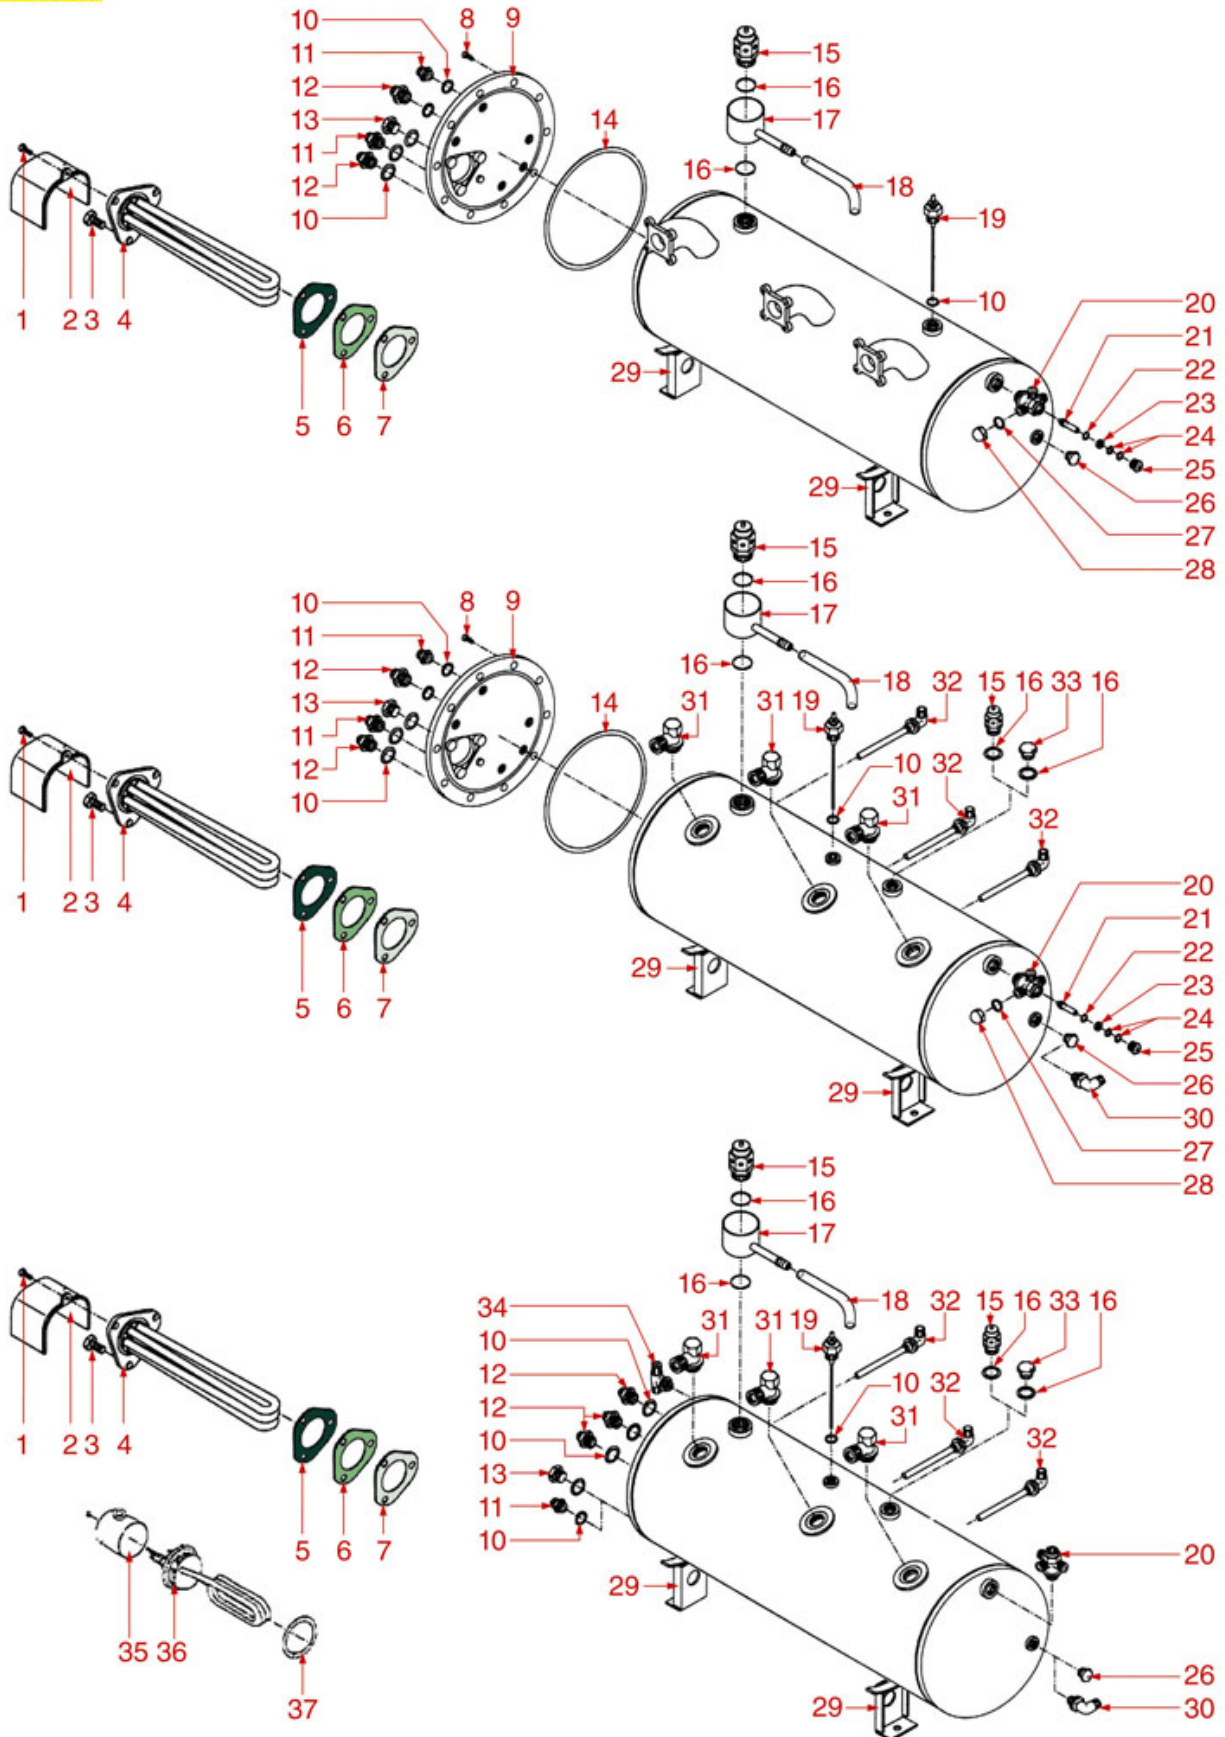

BOILERS MODEL BAR-BART

BAR-BART

PAVONI

Position	LF code no.	Description
1	5055105	CYLINDER HEAD SCREW M4x10
3	1528622	HEXAGON HEAD SCREW M8x16
4	1755056	HEATING ELEMENT 4000/4760W 220/240V
5	1186635	TRIANGULAR GASKET FOR HEATING ELEMENT
6	1186584	TRIANGULAR GASKET FOR HEATING ELEMENT
7	1786006	TRIANGULAR GASKET FOR HEATING ELEMENT
8	9528001	HEXAGON HEAD SCREW M10x25
11	1349112	FITTING \varnothing 1/4"M-3/8"M
12	1349103	FITTING \varnothing 3/8"M-3/8"M
13	1439023	BOILER CAP \varnothing 3/8"M
14	1186479	BOILER GASKET \varnothing 184x170x2 mm
15	1523054	BOILER VALVE \varnothing 3/8"M CE-PED
16	1186537	GASKET FLAT PTFE \varnothing 26x22x2 mm
17	1527536	SAFETY VALVE DRAIN TUB
18	1449682	SILICONE HOSE \varnothing 5x8 SHORE 60 - 10 m
19	1341750	LEVEL PROBE \varnothing 1/4"M-125 mm
22	1528029	BRASS WASHER FLAT \varnothing 12x7x1 mm
24	1528029	BRASS WASHER FLAT \varnothing 12x7x1 mm
26	1439010	LEVEL CAP \varnothing 1/4"M
28	1439021	CAP \varnothing 1/4"F HEIGHT 16 mm NUT 17 mm
31	1349014	BOILER FITTING \varnothing 1/2"M-1/2"M
32	1449450	INJECTOR PIPE
36	3455332	HEATING ELEMENT 3000W 220/380V
36	5500269	RESISTENZA 4500W 230V
37	1186633	FLAT CARBO GASKET \varnothing 53x42x3 mm