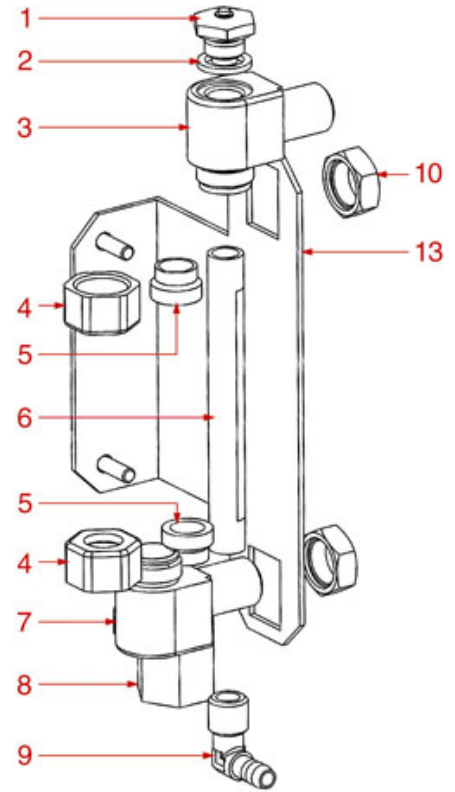

WATER/STEAM/INLET TAPS P1-P3-P90

P1-P3-P90

PAVONI

Position	LF code no.	Description
1	1349351	NUT \varnothing 3/8" F H5 KEY 24 mm
6	1186469	FLAT SILICONE GASKET \varnothing 15x9x5 mm
7	1186323	PTFE FLAT GASKET \varnothing 24x18x2 mm
8	1186281	PTFE FLAT GASKET \varnothing 28x23x2 mm
10	1186312	EPDM FLAT GASKET \varnothing 15.5x7.5x4 mm
11	1523431	INLET VALVE
12	1250158	VALVE SPRING \varnothing 14x28 mm
14	1323003	STAINLESS STEEL BALL \varnothing 8 mm
16	1186352	O-RING 02050 EPDM
17	1250534	SPRING \varnothing 12x22 mm
20	1186805	O-RING 01115 EPDM
21	1449840	NUT \varnothing 3/8" F FOR WATER/STEAM PIPE
22	1348851	WATER/STEAM TAP
23	1241414	WATER/STEAM TAP KNOB
24	1241526	STEAM SILK SCREEN PRINT. F. HANDLE
25	1449817	STAINLESS STEEL STEAM PIPE COMPL. \varnothing 8 mm
25	1449818	STEAM PIPE COMPLETE
26	1449816	COMPLEYE S/STEEL WATER PIPE \varnothing 8 mm
27	1186611	O-RING 02025 RED SILICONE
28	1241410	WATER INLET TAP KNOB
29	1349351	NUT \varnothing 3/8" F H5 KEY 24 mm
30	1348313	INLET TAP BODY
31	1186514	O-RING 02015 SILICON
33	1523431	INLET VALVE
34	1250536	SPRING \varnothing 13x42 mm
35	3186181	O-RING 03068 EPDM

LEVEL GAUGES BAR-BART-PUB-PUNO-PDUE-P90

BAR

BART

PUB

PUNO-PDUE-P90

PAVONI

Position	LF code no.	Description
1	1523537	BOILER VALVE \varnothing 1/4"M
2	1186619	COPPER FLAT GASKET \varnothing 18x14x1.5 mm
5	1186226	FLAT EPDM GASKET
6	1520400	LEVEL GLASS \varnothing 12x106 mm SILK-SCREEN PRIN
8	3526699	BALL VALVE \varnothing 1/4" MF
10	1348036	NUT \varnothing 3/8" WRENCH 21x6mm
14	1160519	LEVEL WATER FILTER \varnothing 14 mm
15	1323001	RED LEVEL BALL \varnothing 5.8 mm
16	1520556	LEVEL GLASS \varnothing 12x115 mm SILK-SCREEN PRIN
17	3528106	HEXAGONAL HEAD SCREW M5x16
19	1201516	SCREENPRINTED LEVEL GAUGE PLATE
20	1439010	LEVEL CAP \varnothing 1/4"M