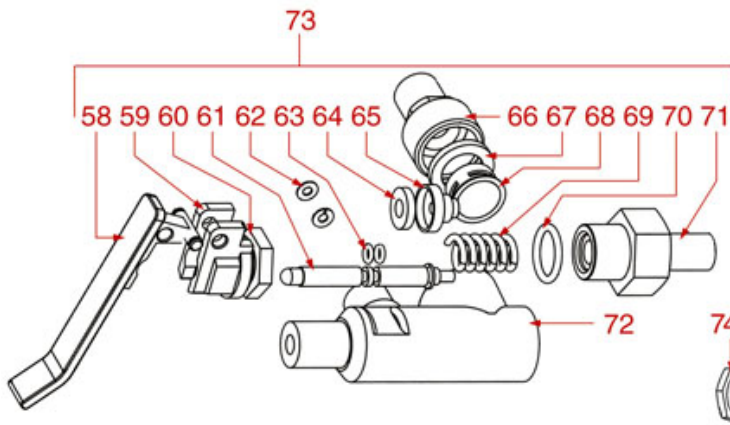

WATER/STEAM/INLET TAPS BAR-HO-PUB

BAR-BART-CAFE'-HOTEL

PAVONI

Position	LF code no.	Description
1	1324400	TAP SPINDLE
2	5038097	TAP SHUTTER CONTROL PIN
3	1186900	O-RING 02015 VITON
5	1324158	WATER/STEAM TAP PIN
6	1186985	FLAT EPDM GASKET $\varnothing$ 15x6x6 mm
8	3186183	O-RING 0128 EPDM
11	1348036	NUT $\varnothing$ 3/8" WRENCH 21x6mm
12	5011730	STEAM/WATER TAP KNOB
13	1348600	COMPLETE STEAM TAP
14	1449451	STEAM PIPE COMPLETE
16	1186352	O-RING 02050 EPDM
17	1250534	SPRING $\varnothing$ 12x22 mm
18	1186988	STEAM TAP JOINT BUSHING
21	1186805	O-RING 0115 EPDM
22	1349367	WATER/STEAM PIPE COUPLING
25	5030208	PIN $\varnothing$ 1.5 mm FOR TAP
30	3528211	FLAT WASHER M14
31	1349362	NUT $\varnothing$ 1/4" FOR STEAM TAP
32	1241157	STEAM/WATER TAP KNOB
33	1241613	WATER CAP FOR KNOB
34	1241412	STEAM CAP FOR KNOB
35	1449452	FITTING FOR WATER PIPE
36	1449453	WATER PIPE NOZZLE
38	1449391	COMPLETE WATER PIPE
40	1349362	NUT $\varnothing$ 1/4" FOR STEAM TAP
41	3528211	FLAT WASHER M14
44	1186984	HOSE-END FITTING FOR TAP
45	1186983	GASKET FLAT VITON $\varnothing$ 15x7x3 mm
46	3186183	O-RING 0128 EPDM
48	1348036	NUT $\varnothing$ 3/8" WRENCH 21x6mm
49	1186900	O-RING 02015 VITON
60	1348036	NUT $\varnothing$ 3/8" WRENCH 21x6mm
62	1186983	GASKET FLAT VITON $\varnothing$ 15x7x3 mm
63	1186514	O-RING 02015 SILICON
64	1186983	GASKET FLAT VITON $\varnothing$ 15x7x3 mm
65	1186984	HOSE-END FITTING FOR TAP
67	1786231	FLAT GASKET EPDM $\varnothing$ 24x15x3 mm
68	1449317	WATER PIPE NOZZLE
69	1250536	SPRING $\varnothing$ 13x42 mm
70	3186181	O-RING 03068 EPDM
73	3348186	WATER INLET TAP
75	3186181	O-RING 03068 EPDM
76	1250536	SPRING $\varnothing$ 13x42 mm
77	1523431	INLET VALVE
78	1186514	O-RING 02015 SILICON