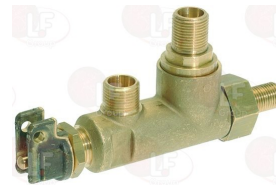

PAVONI 314047

1348313 **INLET TAP BODY**
for water inlet tap

PAVONI 31107401

PAVONI 31107402

1523431 **INLET VALVE**
for water inlet tap
for water/steam tap

PAVONI 394751

3348186 **WATER INLET TAP**
for Coffee machine (PAVONI) BAR - BART - PUB