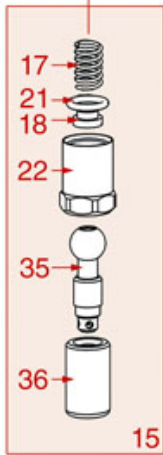

WATER/STEAM/INLET TAPS BAR-HO-PUB

BAR-BART-CAFE'-HOTEL

PAVONI

Position	LF code no.	Description
1	1324400	TAP SPINDLE
2	5038097	TAP SHUTTER CONTROL PIN
3	1186900	O-RING 02015 VITON
5	1324158	WATER/STEAM TAP PIN
6	1186985	FLAT EPDM GASKET $\varnothing$ 15x6x6 mm
8	3186183	O-RING 0128 EPDM
11	1348036	NUT $\varnothing$ 3/8" WRENCH 21x6mm
12	5011730	STEAM/WATER TAP KNOB
13	1348600	COMPLETE STEAM TAP
14	1449451	STEAM PIPE COMPLETE
16	1186352	O-RING 02050 EPDM
17	1250534	SPRING $\varnothing$ 12x22 mm
18	1186988	STEAM TAP JOINT BUSHING
21	1186805	O-RING 0115 EPDM
22	1349367	WATER/STEAM PIPE COUPLING
25	5030208	PIN $\varnothing$ 1.5 mm FOR TAP
30	3528211	FLAT WASHER M14
31	1349362	NUT $\varnothing$ 1/4" FOR STEAM TAP
32	1241157	STEAM/WATER TAP KNOB
33	1241613	WATER CAP FOR KNOB
34	1241412	STEAM CAP FOR KNOB
35	1449452	FITTING FOR WATER PIPE
36	1449453	WATER PIPE NOZZLE
38	1449391	COMPLETE WATER PIPE
40	1349362	NUT $\varnothing$ 1/4" FOR STEAM TAP
41	3528211	FLAT WASHER M14
44	1186984	HOSE-END FITTING FOR TAP
45	1186983	GASKET FLAT VITON $\varnothing$ 15x7x3 mm
46	3186183	O-RING 0128 EPDM
48	1348036	NUT $\varnothing$ 3/8" WRENCH 21x6mm
49	1186900	O-RING 02015 VITON
60	1348036	NUT $\varnothing$ 3/8" WRENCH 21x6mm
62	1186983	GASKET FLAT VITON $\varnothing$ 15x7x3 mm
63	1186514	O-RING 02015 SILICON
64	1186983	GASKET FLAT VITON $\varnothing$ 15x7x3 mm
65	1186984	HOSE-END FITTING FOR TAP
67	1786231	FLAT GASKET EPDM $\varnothing$ 24x15x3 mm
68	1449317	WATER PIPE NOZZLE
69	1250536	SPRING $\varnothing$ 13x42 mm
70	3186181	O-RING 03068 EPDM
73	3348186	WATER INLET TAP
75	3186181	O-RING 03068 EPDM
76	1250536	SPRING $\varnothing$ 13x42 mm
77	1523431	INLET VALVE
78	1186514	O-RING 02015 SILICON