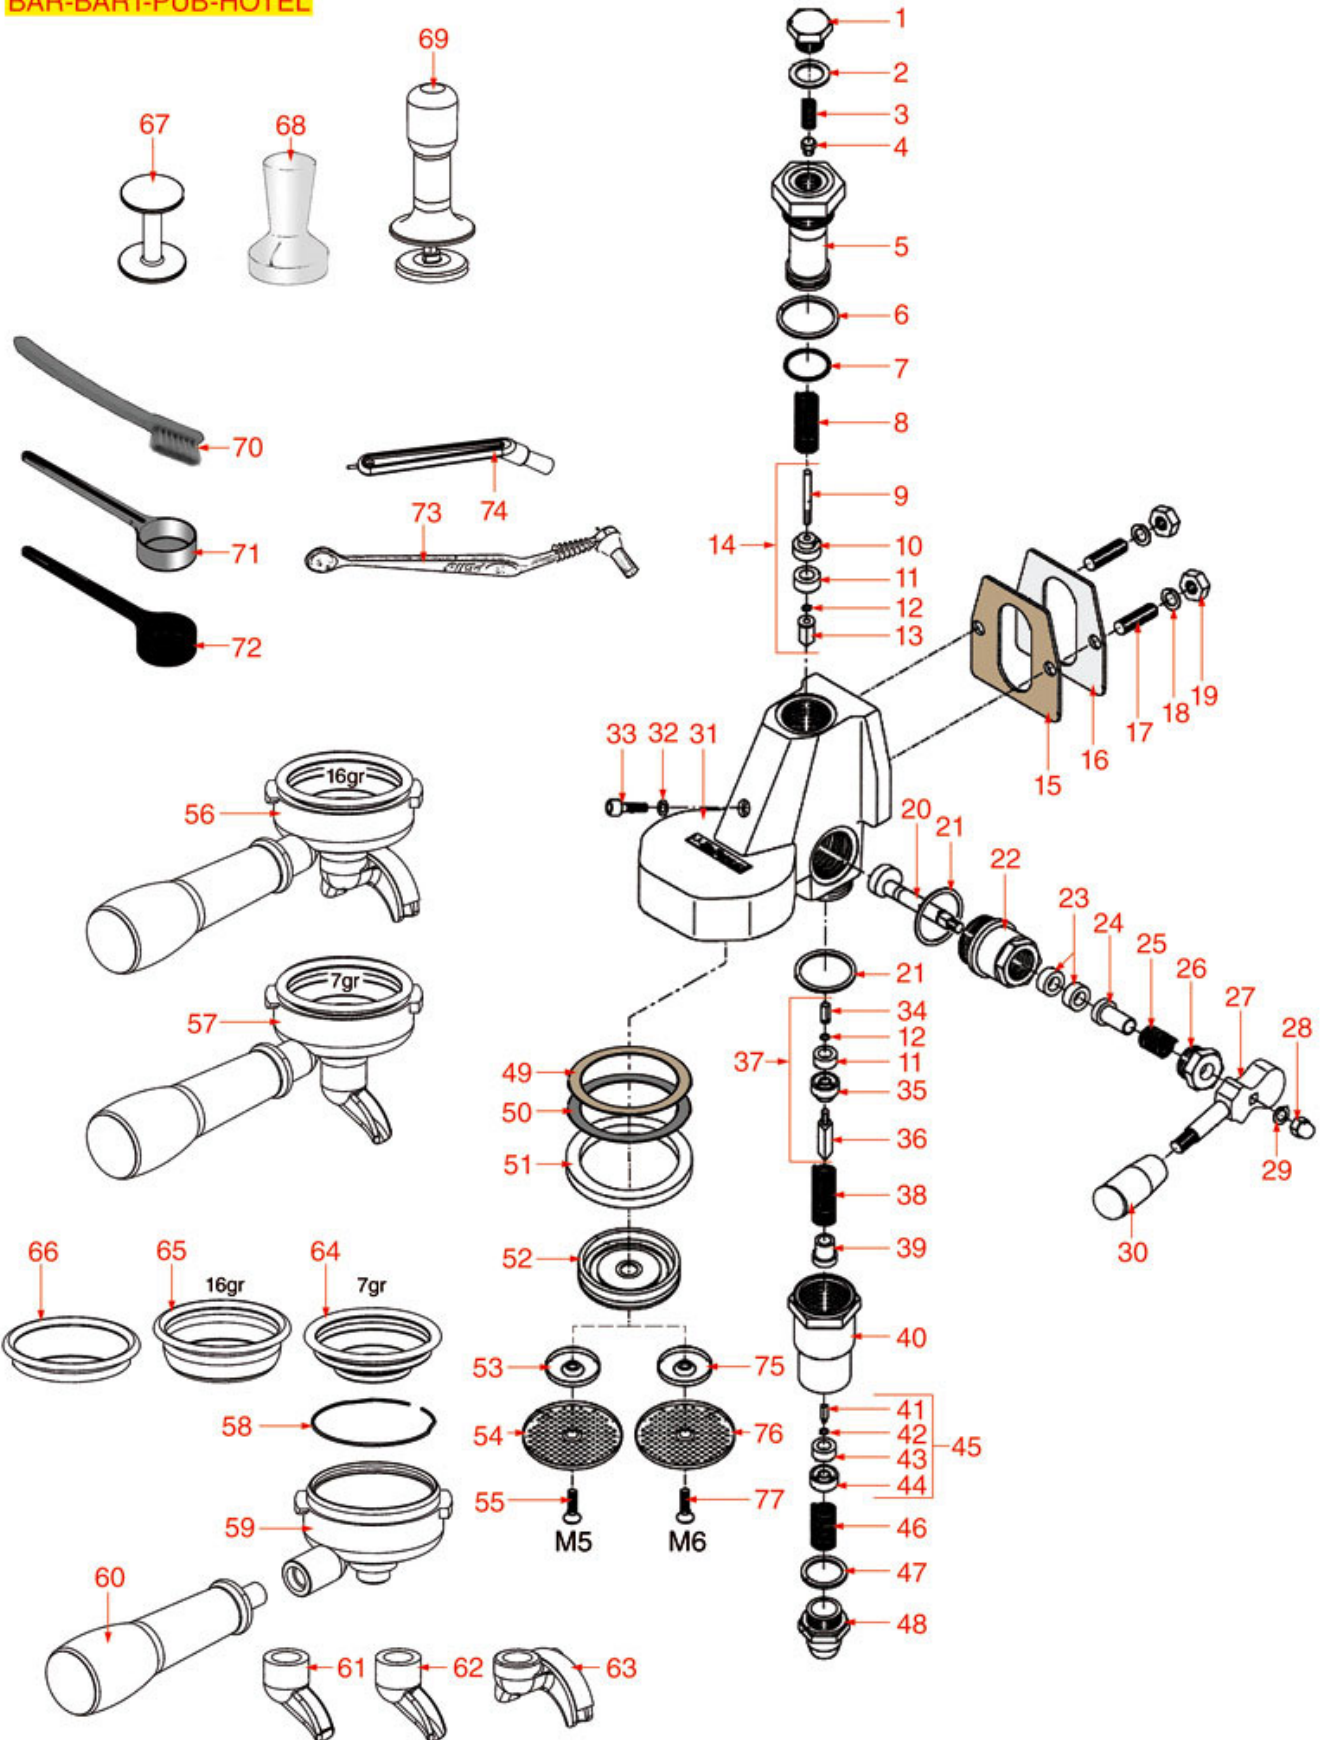

LEVER BREW GROUP BAR-BART-PUB

BAR-BART-PUB-HOTEL

PAVONI

Pos.	LF code no.	Description	Pos.	LF code no.	Description
1	1439001	CAP ø 16 mm FOR BREW GROUP	69	1385600	DYNAMOMETRIC MANUAL COFFEE TAMPER ø 57mm
2	1186326	PTFE FLAT GASKET ø 22x16x2 mm	69	1385602	TAMPER MANUAL DYNAMOMETRICAL ø 57 mm
3	1160517	WATER FILTER ø 8.5x22 mm	70	1384002	BRUSH FOR MAINTENANCE
4	1501566	NOZZLE M6x1 HOLE ø 0,5 mm	71	1069002	STAINLESS STEEL MEASURING SPOON 20 ml
5	1027116	CHROMIUM-PLATED UPPER SLEEVE	72	1069001	PLASTIC MEASURING SPOON 20 ml
6	1186307	PTFE FLAT GASKET ø 36x30x2 mm	73	1384003	BLACK SHOWER CLEANING BRUSH
7	1186472	O-RING 04075 EPDM	74	1384001	BRUSH FOR COFFEE SHOWER
8	1250536	SPRING ø 13x42 mm	75	1501008	GROUP SPRINKLER ø 30 mm
9	1324013	DELIVERY VALVE PIN	76	1081064	SHOWER SCREEN ø 56 mm
10	1186309	GASKET HOLDER BUSHING	77	1528016	COUNTERSUNK FLAT HEAD SCREWS M6x16
11	1186311	NBR FLAT GASKET ø 13x4x4 mm			
12	1186330	WASHER FLAT BRASS ø 6.8x3.2x0.5 mm			
13	1324033	SQUARE PIN 12.1 mm 6x6 mm M3			
14	1523451	COMPLETE SPOUT VALVE			
15	1186384	COFFEE GROUP GASKET 80x70x2 mm			
16	1186508	COFFEE GROUP GASKET 77x73x2 mm			
17	1184009	STAINLESS STEEL M8x25 mm STUD			
18	3528075	SPIRAL SPRING WASHER M8			
19	3060069	HEXAGONAL NUT M8 MEDIUM			
20	1184551	CAM FOR COFFEE GROUP			
21	1186307	PTFE FLAT GASKET ø 36x30x2 mm			
22	1349022	CAMS CHROMIUM-PLATED FITTING			
23	1186312	EPDM FLAT GASKET ø 15.5x7.5x4 mm			
24	1186313	CAM GUIDE BUSHING			
25	1250516	SPRING ø 15x28 mm			
26	1439533	STUFFING GLAND CHROME-PLATED FITTING			
28	1528013	BLIND HEXAGONAL NUT M6			
29	1186444	WASHER ELASTIC SPIRAL M6			
30	1241441	BREWING GROUP HANDLE			
32	1186099	PTFE FLAT GASKET ø 10x6x1 mm			
33	1184010	LOW CYLINDER HEAD SCREW M6x10			
34	1324033	SQUARE PIN 12.1 mm 6x6 mm M3			
35	1186309	GASKET HOLDER BUSHING			
37	1523452	COMPLETE DRAIN VALVE			
38	1250536	SPRING ø 13x42 mm			
39	1186592	SPRING GUIDE BUSHING			
40	1027002	OUTLET CHROMIUM-PLATED SLEEVE			
42	1186330	WASHER FLAT BRASS ø 6.8x3.2x0.5 mm			
43	1186311	NBR FLAT GASKET ø 13x4x4 mm			
45	1523453	COMPLETE DRAIN VALVE			
46	1250537	SPRING ø 14x45 mm			
47	1186537	GASKET FLAT PTFE ø 26x22x2 mm			
48	1439006	DRAIN CHROMIUM-PLATED FITTING			
49	1190001	PAPER SHIM ø 73x59x0.8 mm			
50	1190002	RUBBER SHIM ø 73x59x1 mm EPDM			
51	1186722	FILTER HOLDER GASKET ø 73x57x8 mm			
51	1186894	FILTER HOLDER GASKET ø 73x57x8 mm			
52	1326100	SHOWER HOLDER DIFFUSER			
53	1501008	GROUP SPRINKLER ø 30 mm			
53	1501569	BREW GROUP SPRAY NOZZLE ø 30 mm			
54	1081026	SHOWER ø 56.5 mm			
54	1081036	SHOWER ø 57.5 mm			
54	1081536	SHOWER SCREEN ø 57.5 mm			
55	1528016	COUNTERSUNK FLAT HEAD SCREWS M6x16			
55	1528023	COUNTERSUNK FLAT HEAD SCREWS M5x16			
58	1250101	FILTER BLOCKING SPRING ø 1,00 mm INOX			
59	1165041	FILTER HOLDER PAVONI			
60	1241700	FILTER HOLDER HANDLE M12			
61	1022504	CLOSED SINGLE SPOUT ø 3/8"			
62	1022501	SINGLE SPOUT ø 3/8"			
63	1022502	DOUBLE SPOUT ø 3/8"			
64	1160075	1 CUP FILTER 7 gr			
65	1160076	2 CUPS FILTER 16 gr			
66	1160339	BLIND FILTER ø 70x17 mm			
67	1385002	NYLON COFFEE TAMPER ø 50/57 mm			
68	1385053	ANODIZED ALUMINIUM TAMPER ø 58 mm			