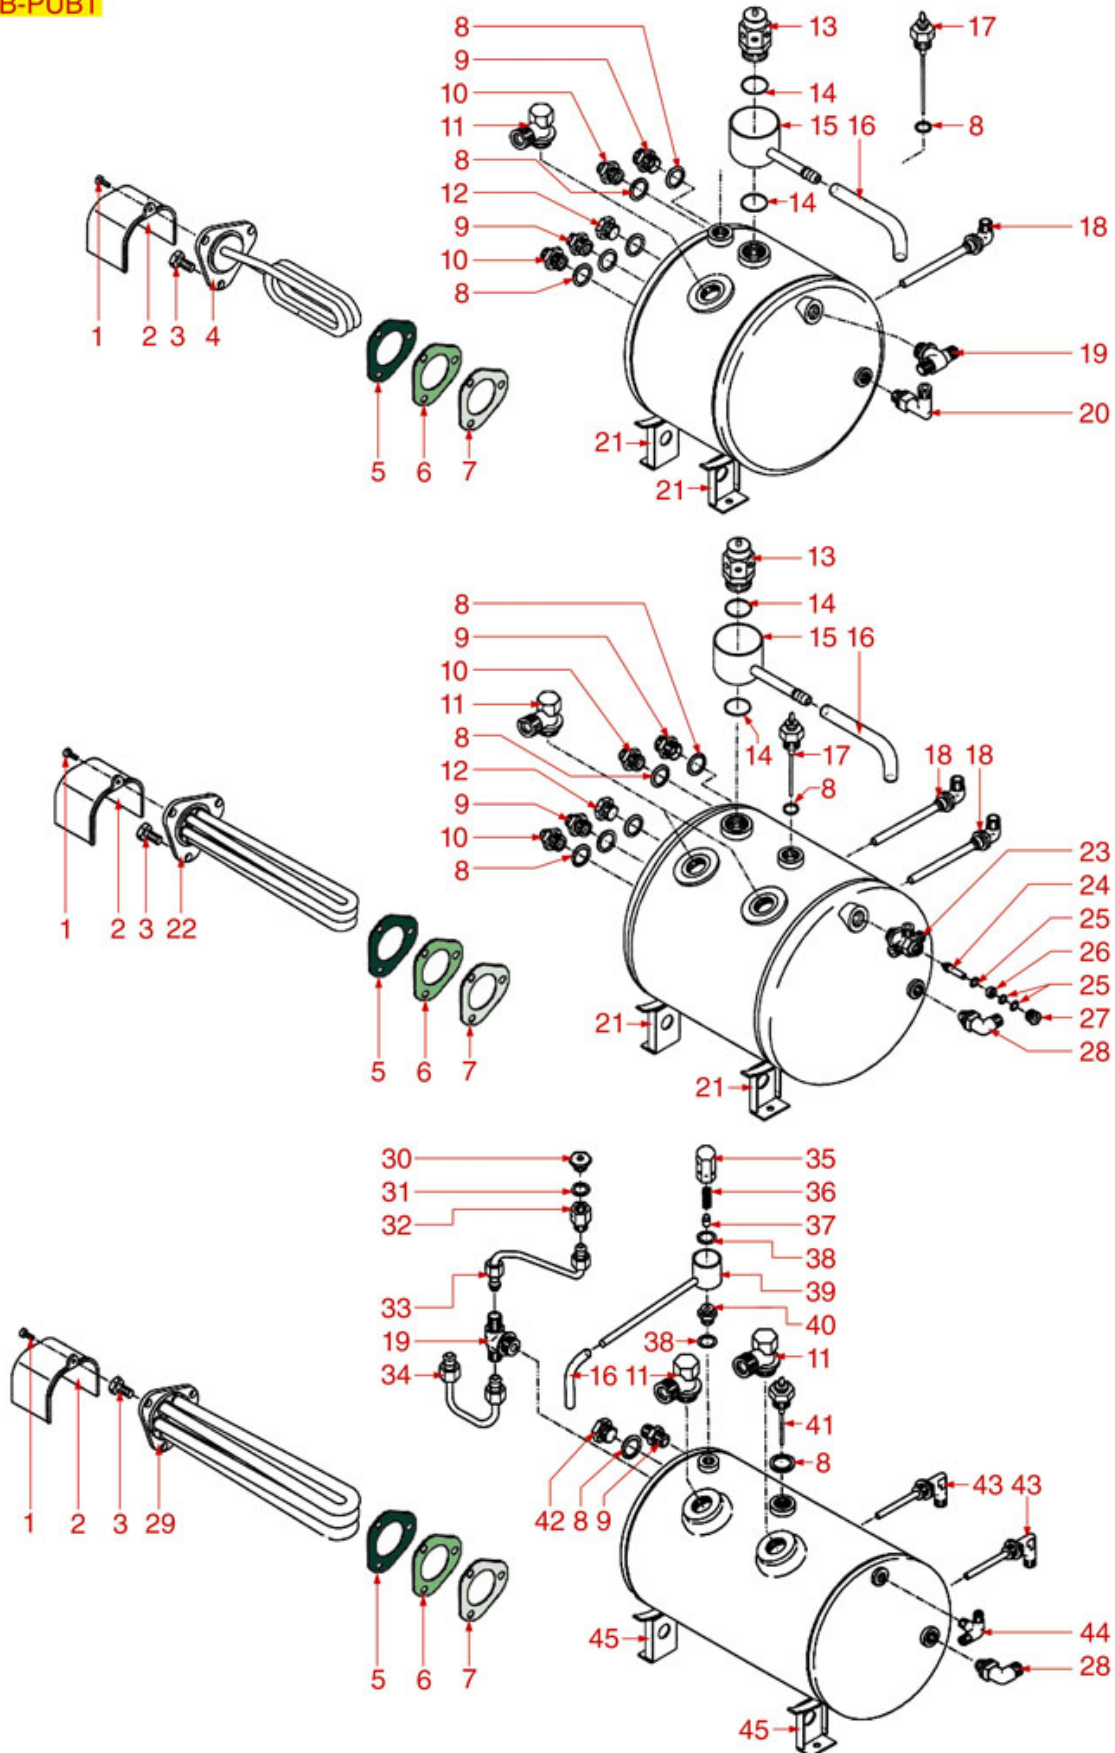

BOILERS MODEL PUB-PUBT

PUB-PUBT

PAVONI

Position	LF code no.	Description
1	5055105	CYLINDER HEAD SCREW M4x10
3	1528622	HEXAGON HEAD SCREW M8x16
4	1755054	HEATING ELEMENT 1500W 230V
5	1186635	TRIANGULAR GASKET FOR HEATING ELEMENT
6	1186584	TRIANGULAR GASKET FOR HEATING ELEMENT
7	1786006	TRIANGULAR GASKET FOR HEATING ELEMENT
9	1349112	FITTING $\varnothing$ 1/4"M-3/8"M
10	1349103	FITTING $\varnothing$ 3/8"M-3/8"M
11	1349014	BOILER FITTING $\varnothing$ 1/2"M-1/2"M
12	1439023	BOILER CAP $\varnothing$ 3/8"M
13	1523054	BOILER VALVE $\varnothing$ 3/8"M CE-PED
14	1186537	GASKET FLAT PTFE $\varnothing$ 26x22x2 mm
15	1527536	SAFETY VALVE DRAIN TUB
16	1449682	SILICONE HOSE $\varnothing$ 5x8 SHORE 60 - 10 m
17	1341750	LEVEL PROBE $\varnothing$ 1/4"M-125 mm
18	1449450	INJECTOR PIPE
22	1755163	HEATING ELEMENT 3000W 230/380V
22	1755772	HEATING ELEMENT 2000W 110V
25	1528029	BRASS WASHER FLAT $\varnothing$ 12x7x1 mm
29	1755163	HEATING ELEMENT 3000W 230/380V
29	1755772	HEATING ELEMENT 2000W 110V
30	1523534	BOILER VALVE $\varnothing$ 1/4"M
31	1186619	COPPER FLAT GASKET $\varnothing$ 18x14x1.5 mm
35	1523025	BOILER VALVE BODY M12
36	1250042	SPRING $\varnothing$ 7x26 mm FOR VALVE
37	1439042	SAFETY VALVE CAP
38	1186468	FLAT GASKET PTFE $\varnothing$ 17x12x1.5 mm
42	1439010	LEVEL CAP $\varnothing$ 1/4"M
43	1449450	INJECTOR PIPE