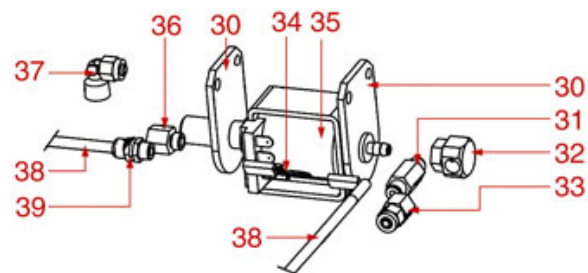

BOILER AND MOTORS MODEL PUB 1GR

PUB1GR

PAVONI

Position	LF code no.	Description
1	1755054	HEATING ELEMENT 1500W 230V
2	1528622	HEXAGON HEAD SCREW M8x16
4	1186635	TRIANGULAR GASKET FOR HEATING ELEMENT
5	1186584	TRIANGULAR GASKET FOR HEATING ELEMENT
6	1786006	TRIANGULAR GASKET FOR HEATING ELEMENT
9	1786139	O-RING 02125 RED SILICONE
11	5039021	O-RING 04162 RED SILICONE
16	1186468	FLAT GASKET PTFE $\varnothing$ 17x12x1.5 mm
21	1349014	BOILER FITTING $\varnothing$ 1/2"M-1/2"M
27	1755062	HEATING ELEMENT 1500W 230V
28	1186633	FLAT CARBO GASKET $\varnothing$ 53x42x3 mm
28	3186010	ASBESTOS FREE FLAT GASKET $\varnothing$ 54x42x2 mm
32	1349652	90° FITTING $\varnothing$ 1/8 F
35	1122601	VIBRATORY PUMP EX5 41W 120V 60Hz
35	1122735	VIBRATORY PUMP EX5 48W 230V 50Hz
38	1449502	PTFE PIPE $\varnothing$ 4x6 mm - 10 m