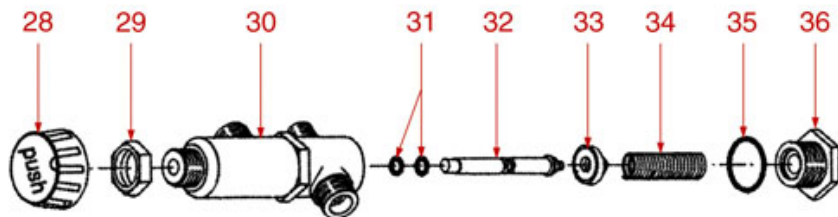

WATER/STEAM/INLET TAPS P1-P3-P90

P1-P3-P90

PAVONI

Position	LF code no.	Description
1	1349351	NUT $\varnothing$ 3/8" F H5 KEY 24 mm
6	1186469	FLAT SILICONE GASKET $\varnothing$ 15x9x5 mm
7	1186323	PTFE FLAT GASKET $\varnothing$ 24x18x2 mm
8	1186281	PTFE FLAT GASKET $\varnothing$ 28x23x2 mm
10	1186312	EPDM FLAT GASKET $\varnothing$ 15.5x7.5x4 mm
11	1523431	INLET VALVE
12	1250158	VALVE SPRING $\varnothing$ 14x28 mm
14	1323003	STAINLESS STEEL BALL $\varnothing$ 8 mm
16	1186352	O-RING 02050 EPDM
17	1250534	SPRING $\varnothing$ 12x22 mm
20	1186805	O-RING 01115 EPDM
21	1449840	NUT $\varnothing$ 3/8" F FOR WATER/STEAM PIPE
22	1348851	WATER/STEAM TAP
23	1241414	WATER/STEAM TAP KNOB
24	1241526	STEAM SILK SCREEN PRINT. F. HANDLE
25	1449817	STAINLESS STEEL STEAM PIPE COMPL. $\varnothing$ 8 mm
25	1449818	STEAM PIPE COMPLETE
26	1449816	COMPLEYE S/STEEL WATER PIPE $\varnothing$ 8 mm
27	1186611	O-RING 02025 RED SILICONE
28	1241410	WATER INLET TAP KNOB
29	1349351	NUT $\varnothing$ 3/8" F H5 KEY 24 mm
30	1348313	INLET TAP BODY
31	1186514	O-RING 02015 SILICON
33	1523431	INLET VALVE
34	1250536	SPRING $\varnothing$ 13x42 mm
35	3186181	O-RING 03068 EPDM