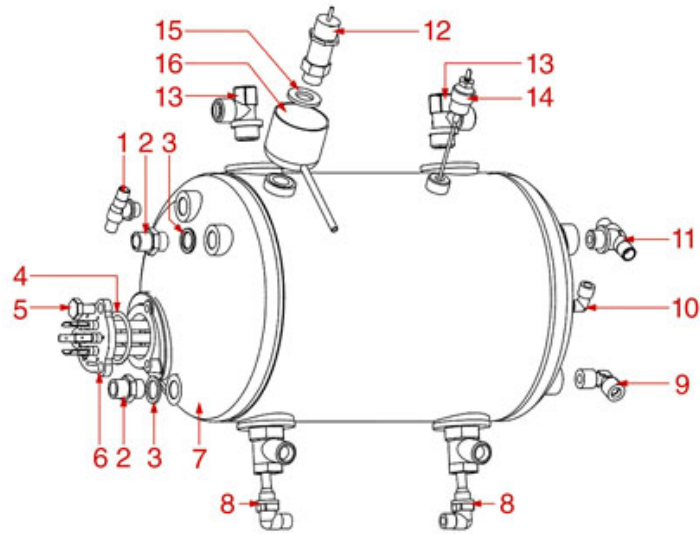

BOILERS AND MOTORS MODEL BART

BART

PAVONI

Position	LF code no.	Description
2	1349103	FITTING $\varnothing$ 3/8"M-3/8"M
4	3186238	O-RING 0146 EPDM
5	1528622	HEXAGON HEAD SCREW M8x16
6	1755056	HEATING ELEMENT 4000/4760W 220/240V
8	1449450	INJECTOR PIPE
9	1349706	L-FITTING $\varnothing$ 3/8"M-3/8"M NICKEL-PLATED
12	1523054	BOILER VALVE $\varnothing$ 3/8"M CE-PED
13	1349014	BOILER FITTING $\varnothing$ 1/2"M-1/2"M
15	1186620	COPPER FLAT GASKET $\varnothing$ 22x17x1.5 mm
17	1755057	HEATING ELEMENT 5455/5950W 230/240V
20	1786139	O-RING 02125 RED SILICONE
22	5039021	O-RING 04162 RED SILICONE
23	1186620	COPPER FLAT GASKET $\varnothing$ 22x17x1.5 mm
27	1449317	WATER PIPE NOZZLE
28	1786231	FLAT GASKET EPDM $\varnothing$ 24x15x3 mm
29	1349112	FITTING $\varnothing$ 1/4"M-3/8"M
31	1330024	ROTARY VANE PUMP PROCON $\varnothing$ 3/8" NPT
32	3068010	CAPACITOR DUCATI ENERGIA 6,3μF
33	1240212	RPM MOTOR WITH CLAMP CONNECT. 100W 230V
34	1330012	ROTARY VANE PUMP PROCON $\varnothing$ 3/8" NPT
35	1168011	STAINLESS STEEL CLAMP FOR FLANGE PUMP