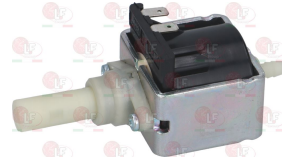

PAVONI 451014

1331023 SQUARE DAMPER EX-EP-EK-EA