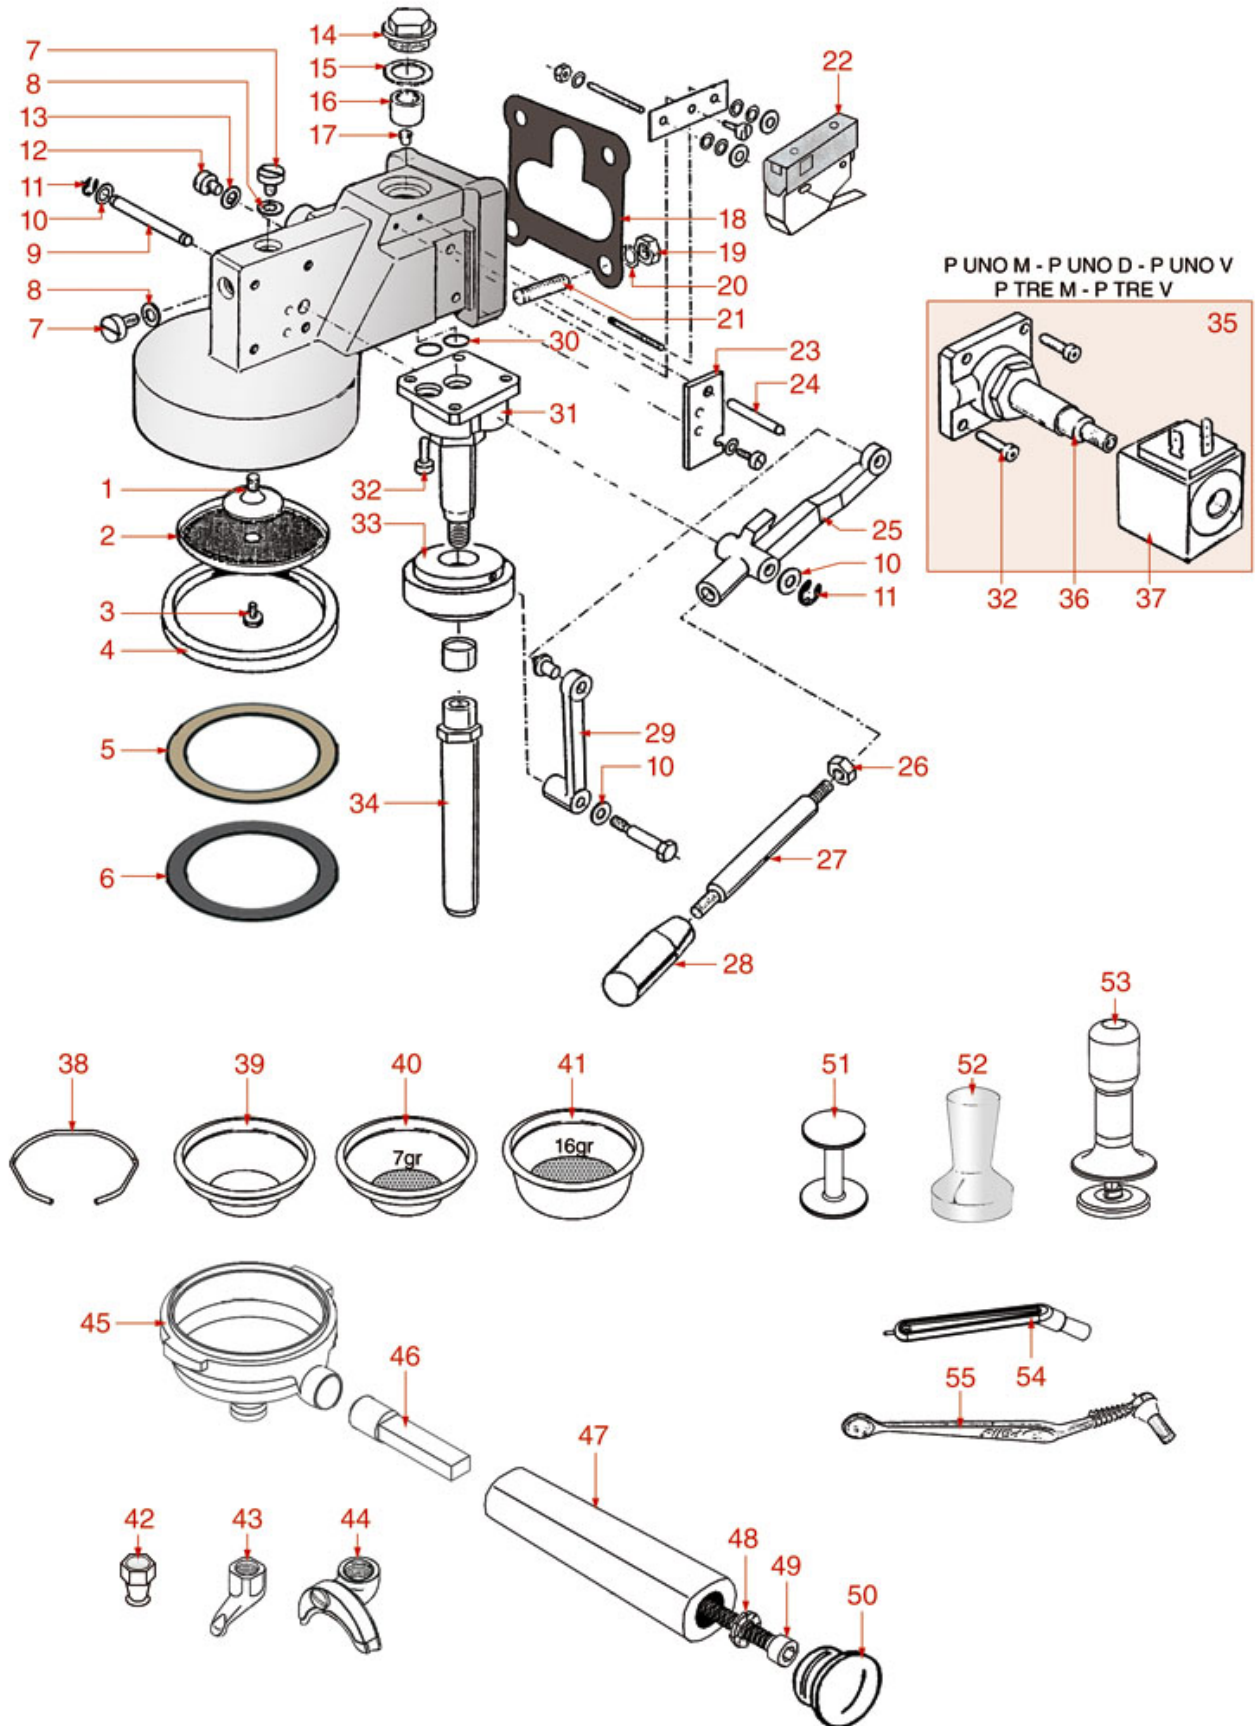

BREW GROUP P UNO-P TRE

P UNO-P TRE

PAVONI

Position	LF code no.	Description
1	1501568	BREW GROUP SPRAY NOZZLE $\varnothing$ 30 mm M10x1
2	1081036	SHOWER $\varnothing$ 57.5 mm
2	1081536	SHOWER SCREEN $\varnothing$ 57.5 mm
4	1186894	FILTER HOLDER GASKET $\varnothing$ 73x57x8 mm
5	1190001	PAPER SHIM $\varnothing$ 73x59x0.8 mm
6	1190002	RUBBER SHIM $\varnothing$ 73x59x1 mm EPDM
8	3243139	O-RING 02025 EPDM
10	3528010	FLAT WASHER M6
13	1186435	O-RING 106 VITON
14	1439003	CAP $\varnothing$ 18 mm FOR BREW GROUP
15	1186414	O-RING 0119 EPDM
16	1160501	WATER FILTER $\varnothing$ 14x10x12 mm
17	1500530	NOZZLE M5x1 HOLE $\varnothing$ 0.75 mm
18	1186477	COFFEE GROUP GASKET 71x71x2 mm
19	3060069	HEXAGONAL NUT M8 MEDIUM
20	3528075	SPIRAL SPRING WASHER M8
21	1184009	STAINLESS STEEL M8x25 mm STUD
22	1240805	MICROSWITCH G26 16A 250V
26	3060069	HEXAGONAL NUT M8 MEDIUM
30	1186611	O-RING 02025 RED SILICONE
30	3243139	O-RING 02025 EPDM
31	1120334	3-WAY MECHANICAL COMPONENT LUCIFER
31	1120339	3-WAY MECHANICAL COMPONENT PARKER
32	1455034	CYLINDER HEAD SCREW M4x10
33	1240731	PERMANENT MAGNET
35	1120101	3-WAY SOLENOID VALVE PARKER 115V 50/60Hz
35	1120102	3-WAY SOLENOID VALVE LUCIFER 115V 60Hz
35	1120330	3-WAY SOLENOID VALVE LUCIFER 240V 50Hz
35	1120335	3-WAY SOLENOID VALVE PARKER 230V 50/60Hz
36	1120334	3-WAY MECHANICAL COMPONENT LUCIFER
36	1120339	3-WAY MECHANICAL COMPONENT PARKER
37	1120332	COIL LUCIFER/PARKER 220/240V 9W 50Hz
37	3120032	COIL PARKER ZB09 9W 220/240V 50/60Hz
38	1250101	FILTER BLOCKING SPRING $\varnothing$ 1,00 mm INOX
39	1160339	BLIND FILTER $\varnothing$ 70x17 mm
40	1160075	1 CUP FILTER 7 gr
41	1160076	2 CUPS FILTER 16 gr
42	1022503	STRAIGHT SINGLE SPOUT $\varnothing$ 3/8"
43	1022501	SINGLE SPOUT $\varnothing$ 3/8"
44	1022502	DOUBLE SPOUT $\varnothing$ 3/8"
45	1165041	FILTER HOLDER PAVONI
48	3528075	SPIRAL SPRING WASHER M8
49	3528088	HEXAGON HEAD SCREW M8x20
51	1385002	NYLON COFFEE TAMPER $\varnothing$ 50/57 mm
52	1385053	ANODIZED ALUMINIUM TAMPER $\varnothing$ 58 mm
53	1385600	DYNAMOMETRIC MANUAL COFFEE TAMPER $\varnothing$ 57mm
53	1385602	TAMPER MANUAL DYNAMOMETRICAL $\varnothing$ 57 mm