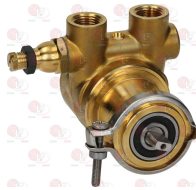

Suitable universal spare parts may not be included

Suitable for:

MAGISTER

Suitable for:

Booster pumps

1330012 ROTARY VANE PUMP PROCON \varnothing 3/8" NPT

clamp connection
flow rate 200 l/h
equipped with balanced bypass
connection \varnothing 3/8" conical NPT
NSF approved

MAGISTER 210002

1168011 STAINLESS STEEL CLAMP FOR FLANGE PUMP

MAGISTER 210005

1330101 ROTARY VANE PUMP ROTOFLOW \varnothing 3/8" NPT

flange connection
flowrate 100 L/h
with balanced by-pass
fitting \varnothing 3/8" conical NPT
N.S.F. approved
PUMP VERSION ECO-BRASS
BRASS CW510L LEAD \leq 0.2%

MAGISTER

1168011 STAINLESS STEEL CLAMP FOR FLANGE PUMP

MAGISTER 210005

1330102 ROTARY VANE PUMP ROTOFLOW \varnothing 3/8" NPT

flange connection
flowrate 200 L/h
with balanced by-pass
fitting \varnothing 3/8" conical NPT
N.S.F. approved
PUMP VERSION ECO-BRASS
BRASS CW510L LEAD \leq 0.2%