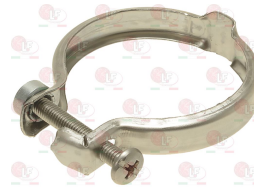

Suitable universal spare parts may not be included

Suitable for:

MAGISTER

Suitable for:

Booster pumps

1330012 ROTARY VANE PUMP PROCON \varnothing 3/8" NPT

clamp connection
flow rate 200 l/h
equipped with balanced bypass
connection \varnothing 3/8" conical NPT
NSF approved

MAGISTER 210002

1168011 STAINLESS STEEL CLAMP FOR FLANGE PUMP

MAGISTER 210005

1330101 ROTARY VANE PUMP ROTOFLOW \varnothing 3/8" NPT

flange connection
flowrate 100 L/h
with balanced by-pass
fitting \varnothing 3/8" conical NPT
N.S.F. approved
PUMP VERSION ECO-BRASS
BRASS CW510L LEAD \leq 0.2%

MAGISTER

1168011 STAINLESS STEEL CLAMP FOR FLANGE PUMP

MAGISTER 210005

1330102 ROTARY VANE PUMP ROTOFLOW \varnothing 3/8" NPT

flange connection
flowrate 200 L/h
with balanced by-pass
fitting \varnothing 3/8" conical NPT
N.S.F. approved
PUMP VERSION ECO-BRASS
BRASS CW510L LEAD \leq 0.2%