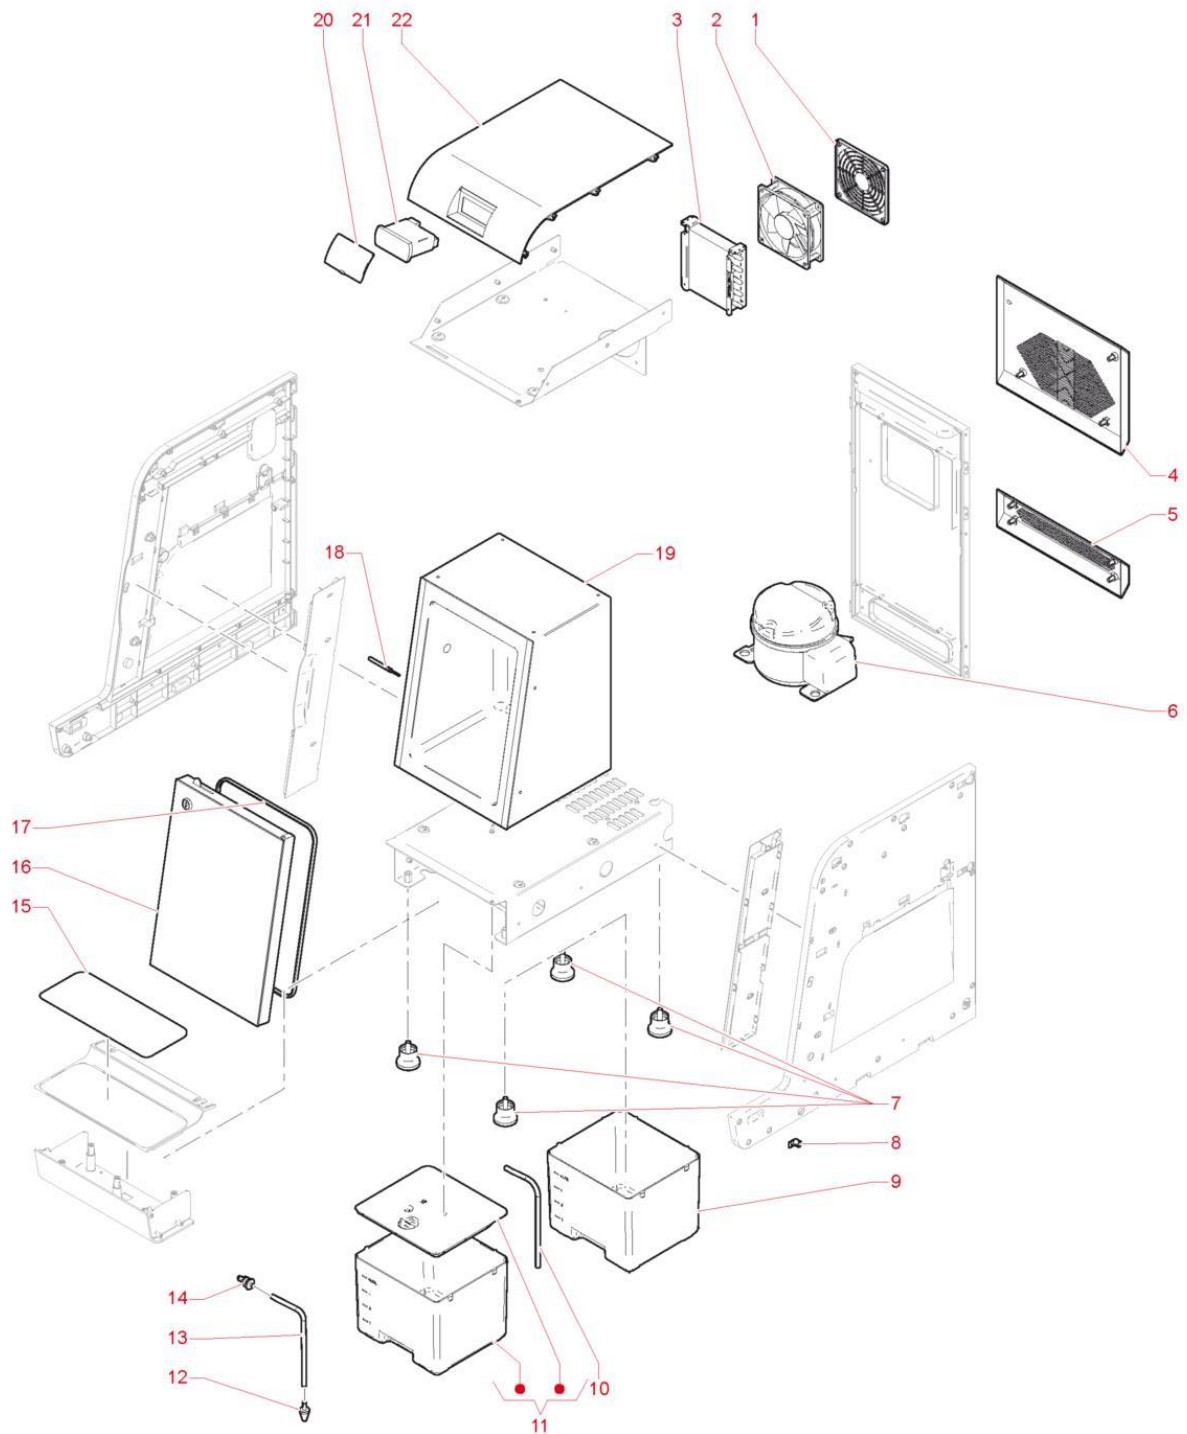

MAGISTER RELAX R100

12/13 Refrigerator + milk sensor