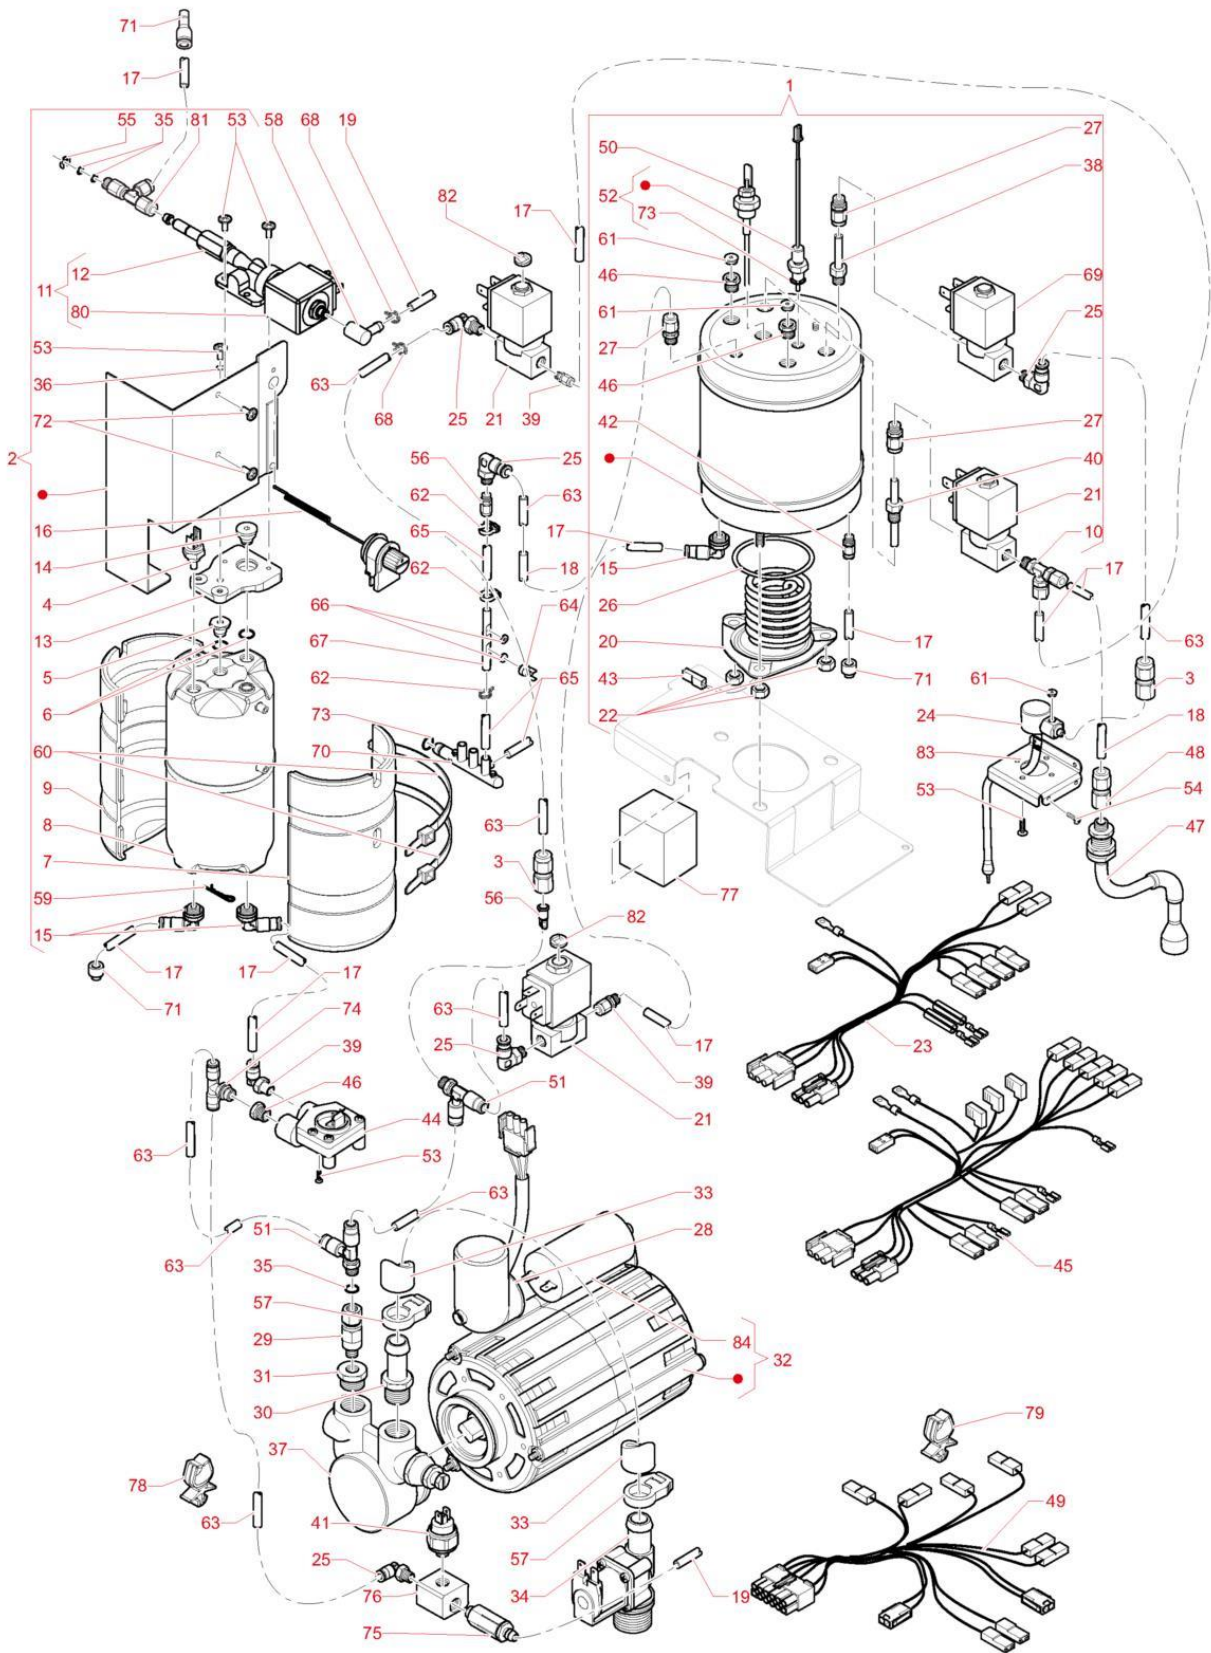

MAGISTER RELAX R100

6/13 HYDRAULIC SYSTEM (STEAM BOILER 1.5L)