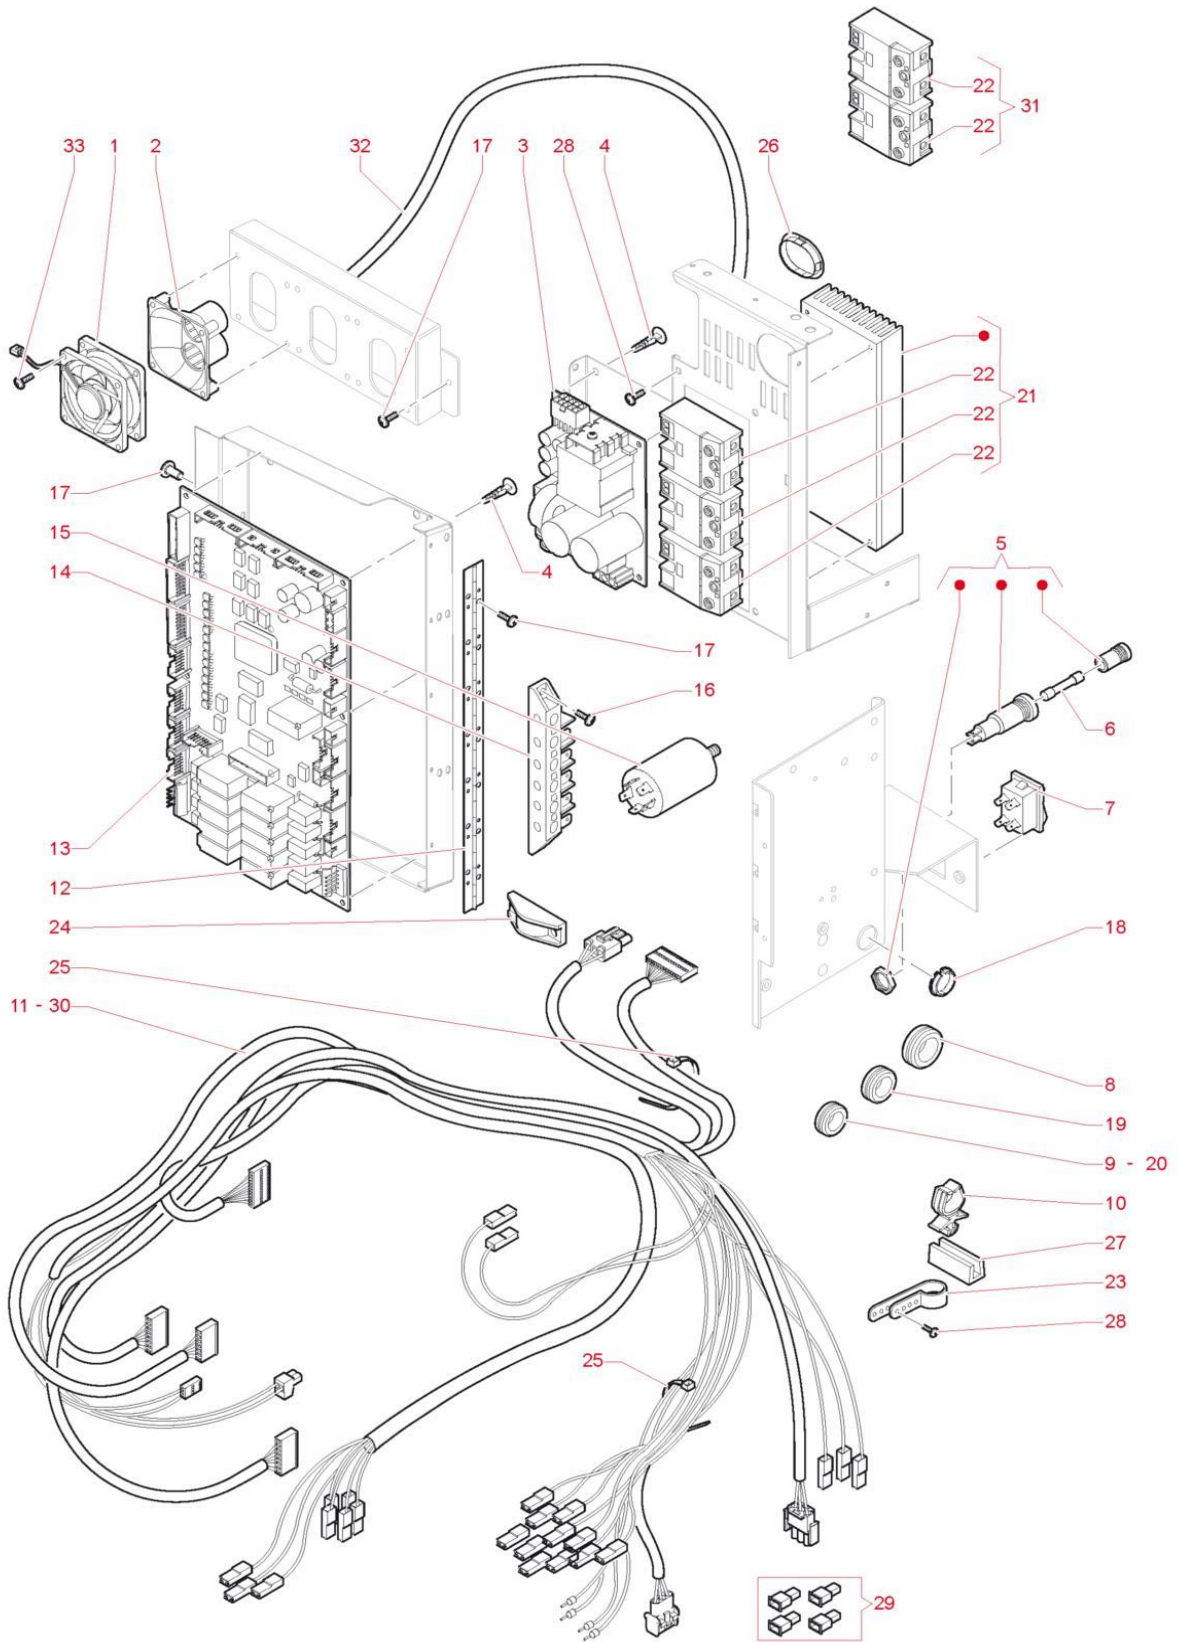

MAGISTER RELAX R100

3/13 ELECTRIC SYSTEM