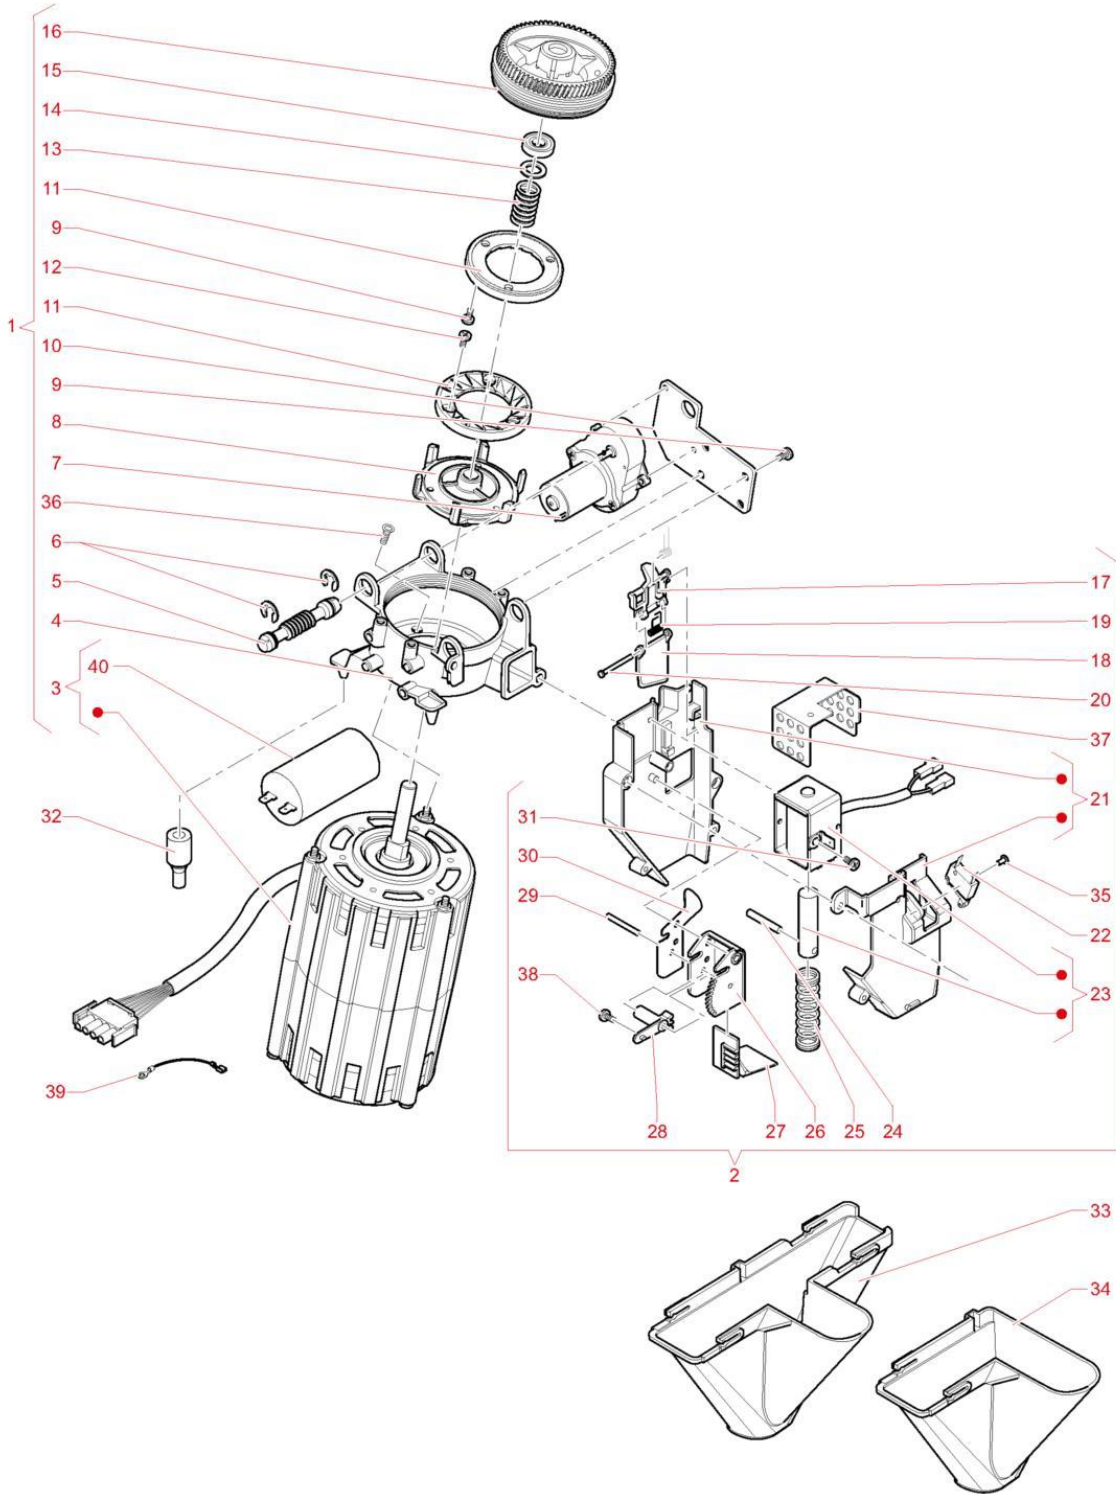

MAGISTER RELAX R100

9/13 GRINDER DOSER UNIT