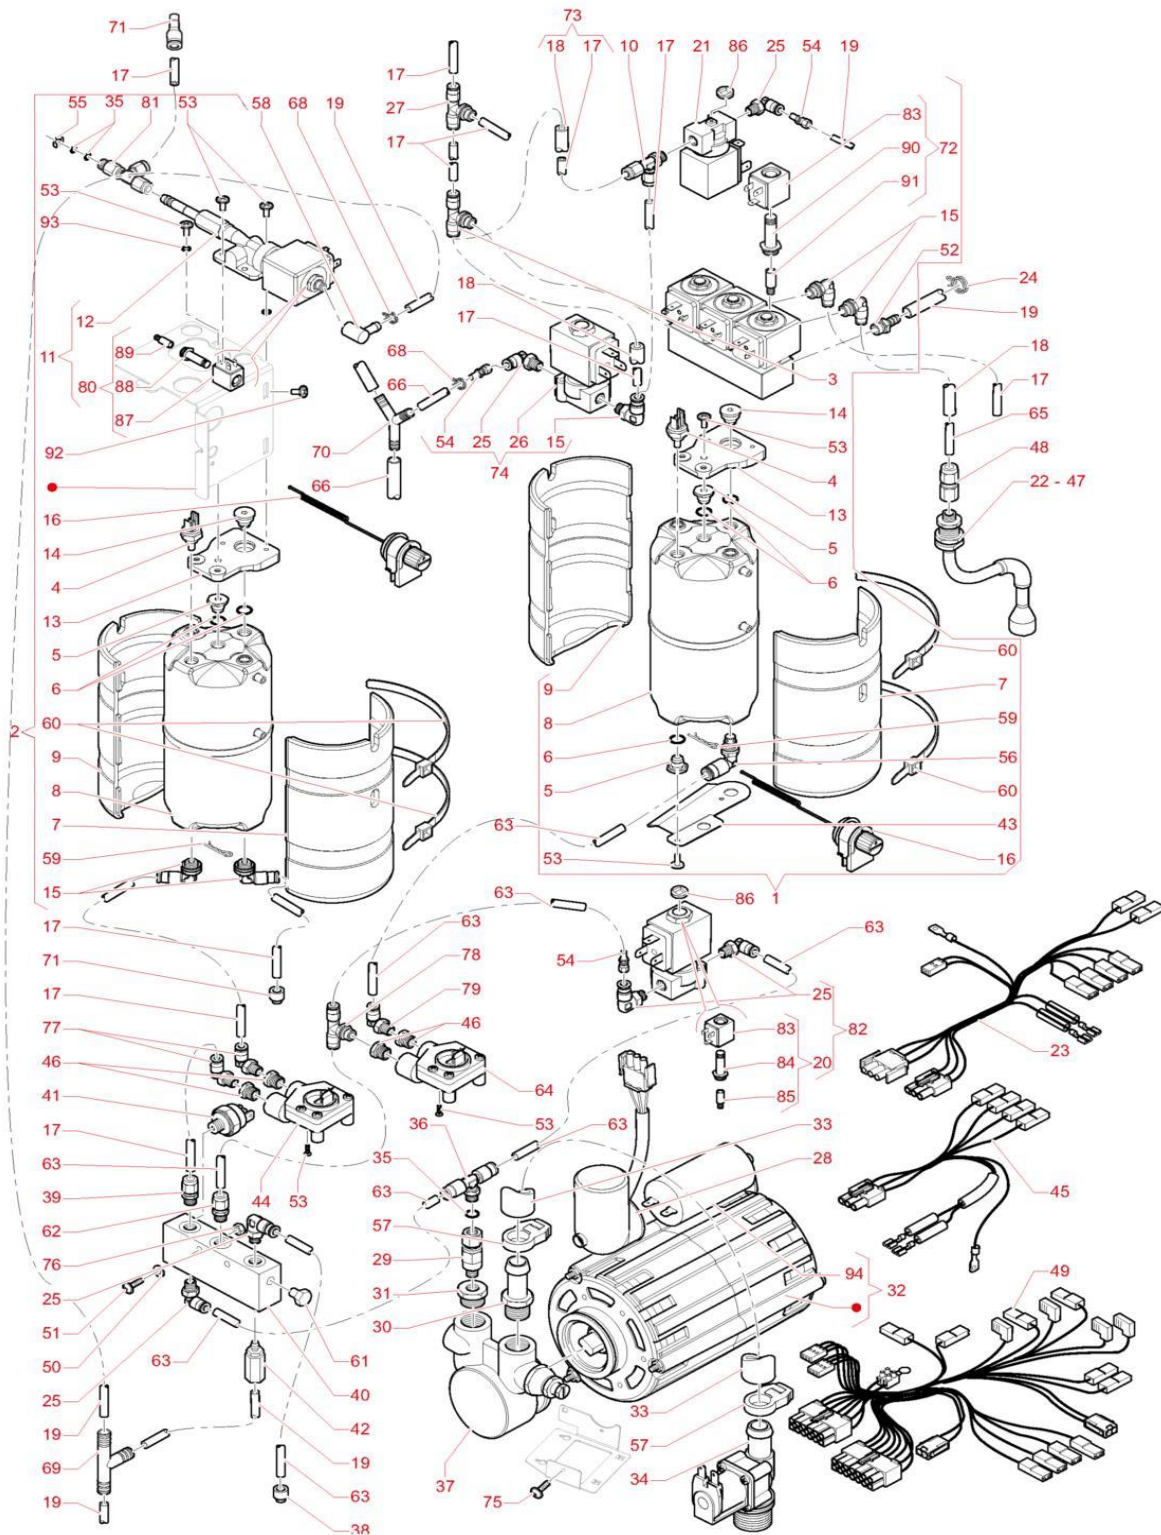

MAGISTER RELAX R100

4/13 HYDRAULIC SYSTEM