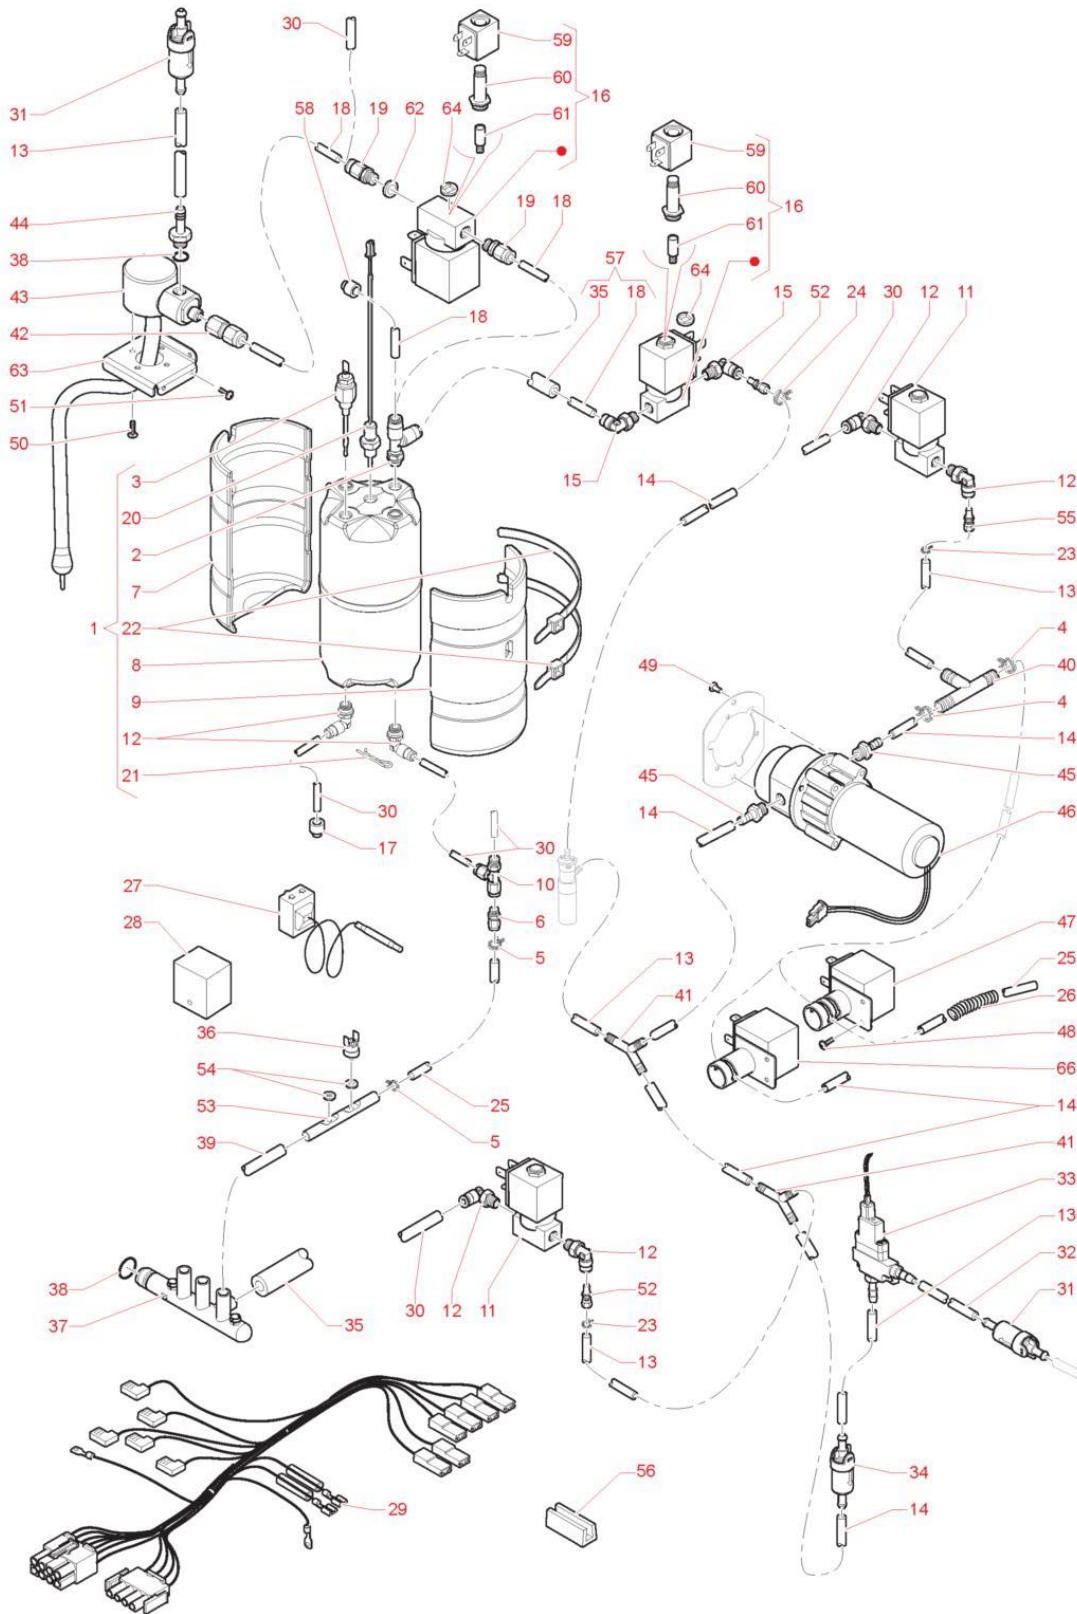

MAGISTER RELAX R100

5/13 STEAM HYDRAULIC SYSTEM