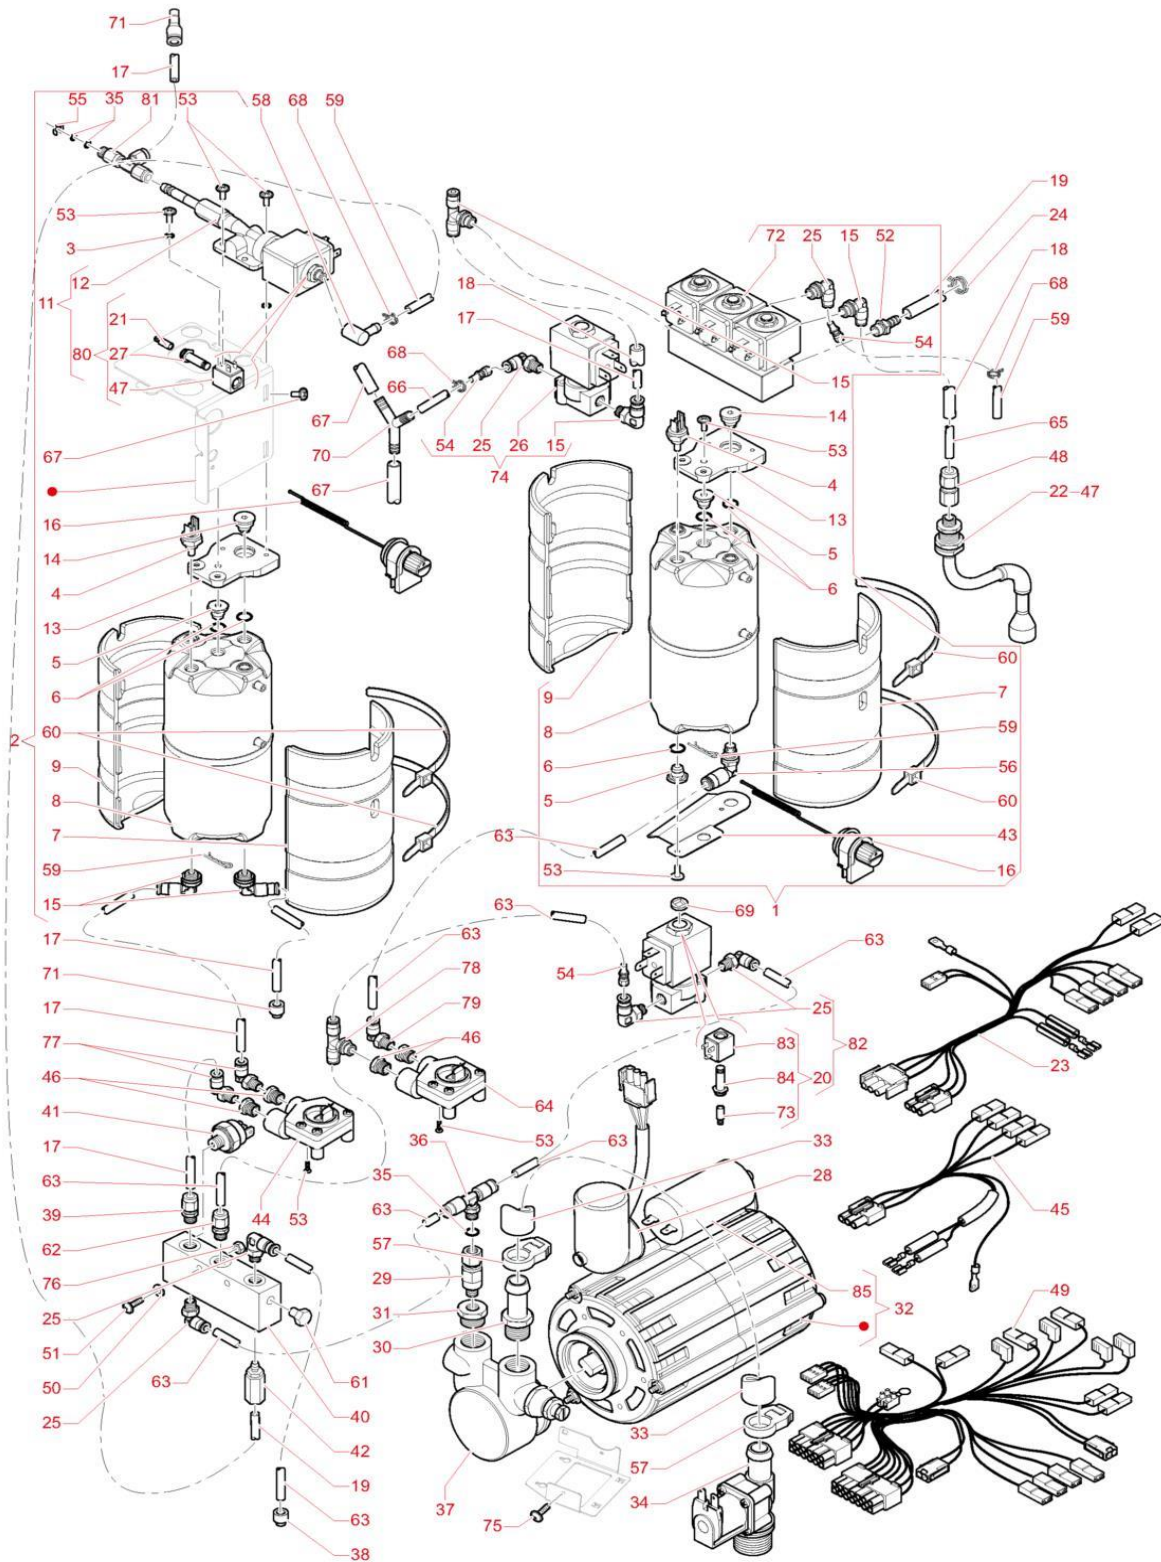

MAGISTER RELAX R100

7/13 HYDRAULIC SYSTEM (NO STEAM)

7/13 HYDRAULIC SYSTEM (NO STEAM)