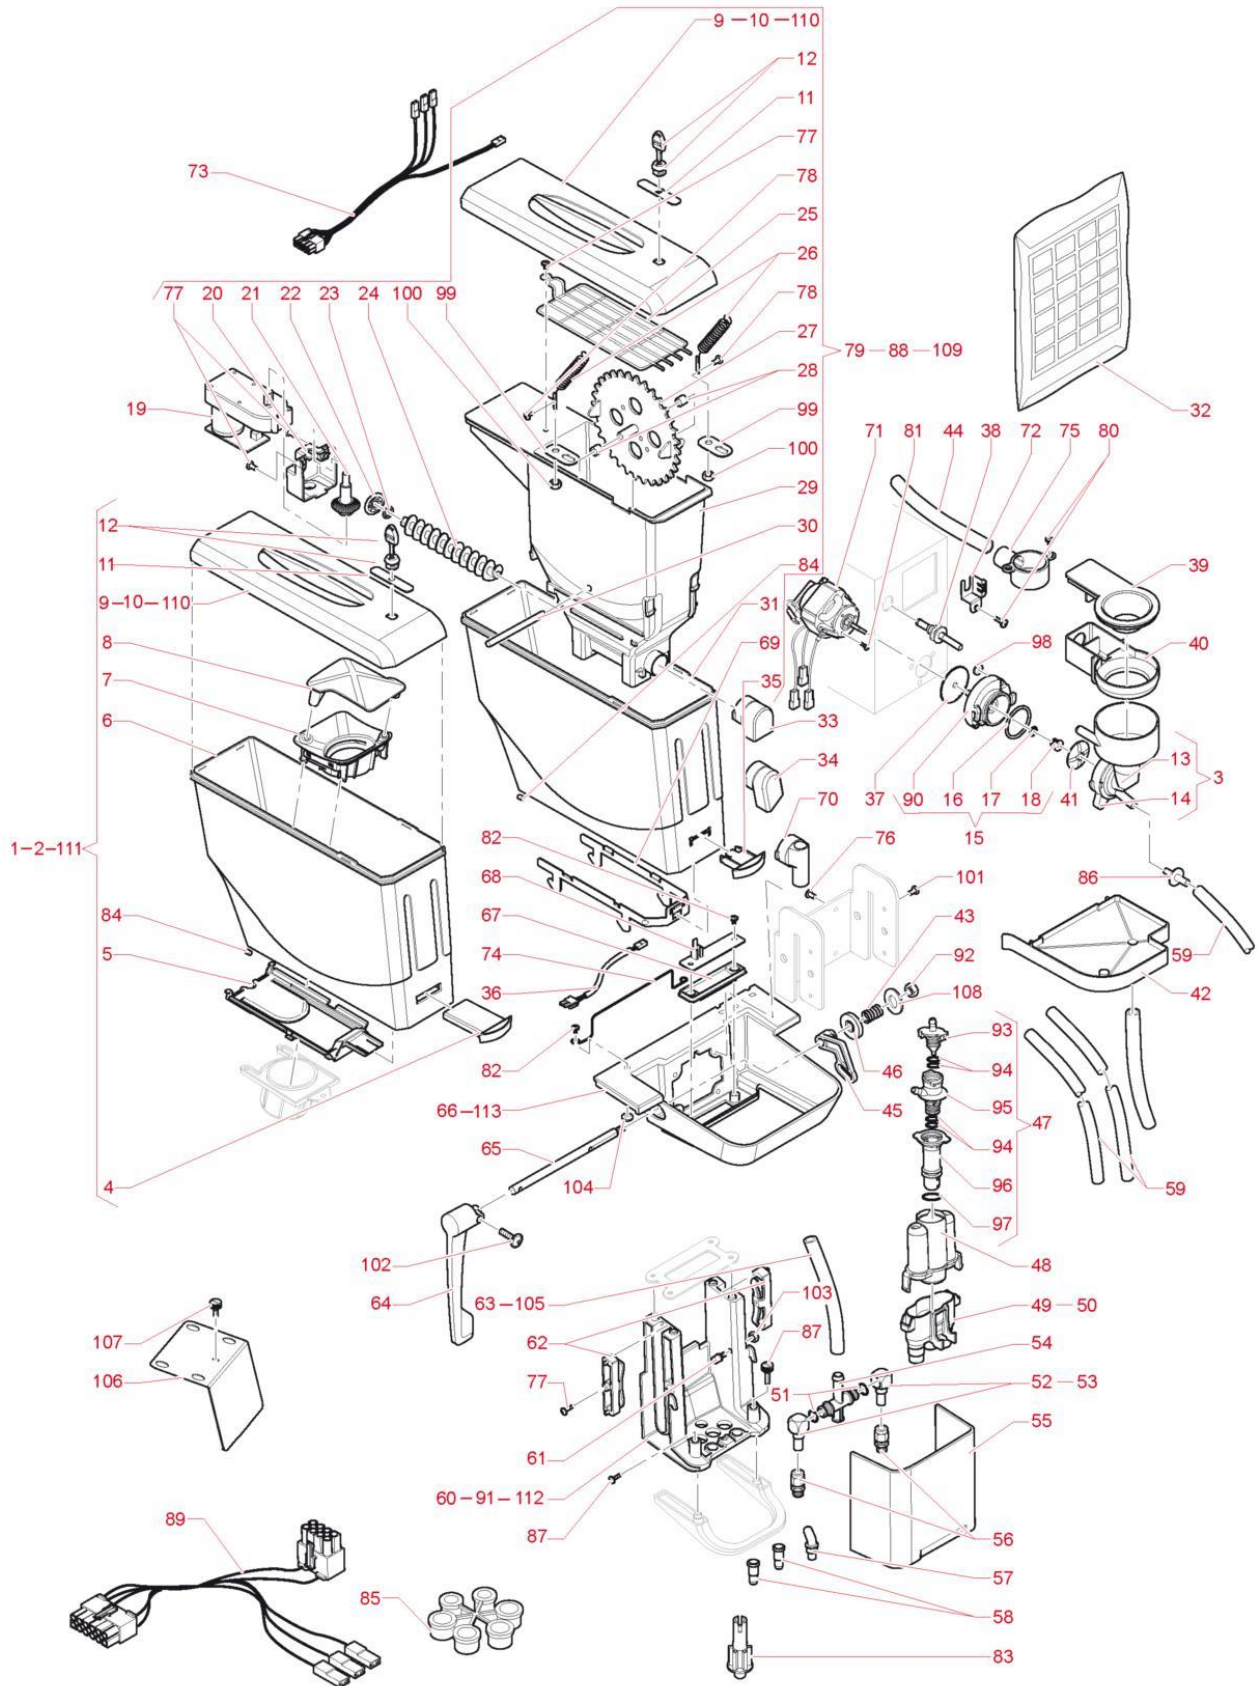

MAGISTER RELAX R100

8/13 MIXER AND CANISTER