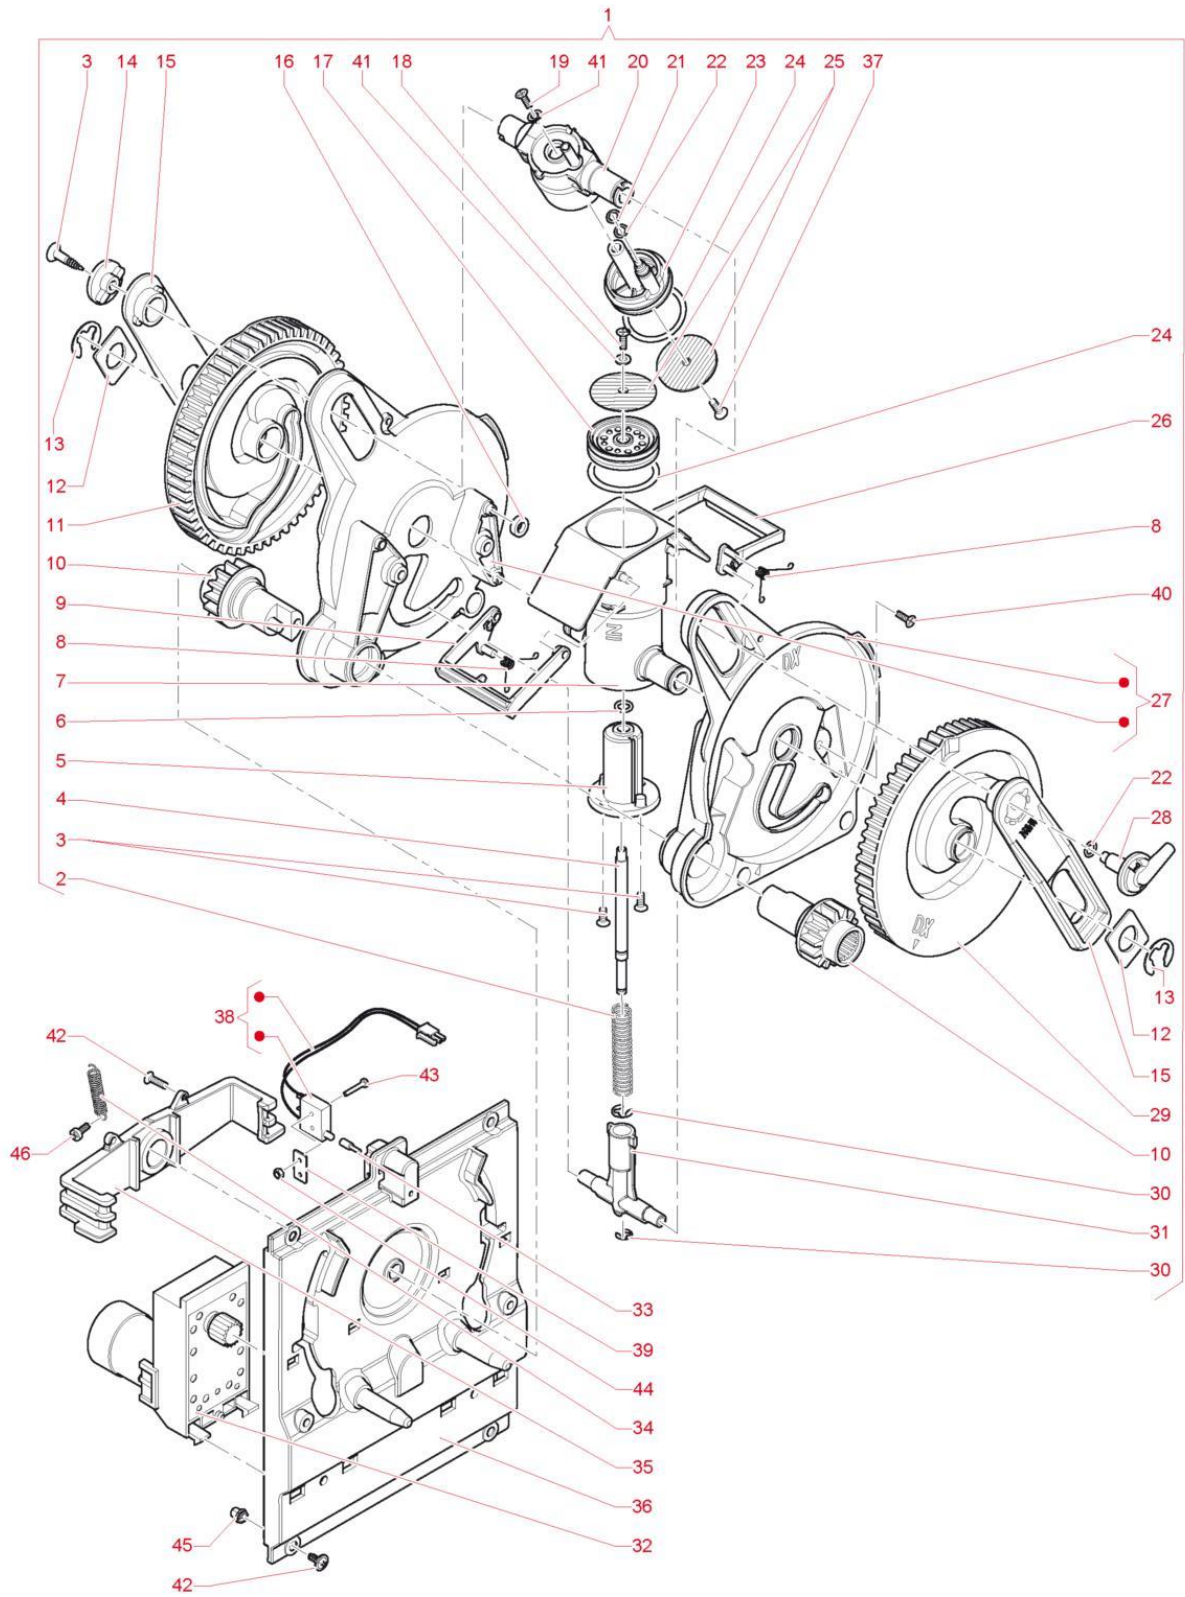

MAGISTER RELAX R100

11/13 Coffee unit Ø38