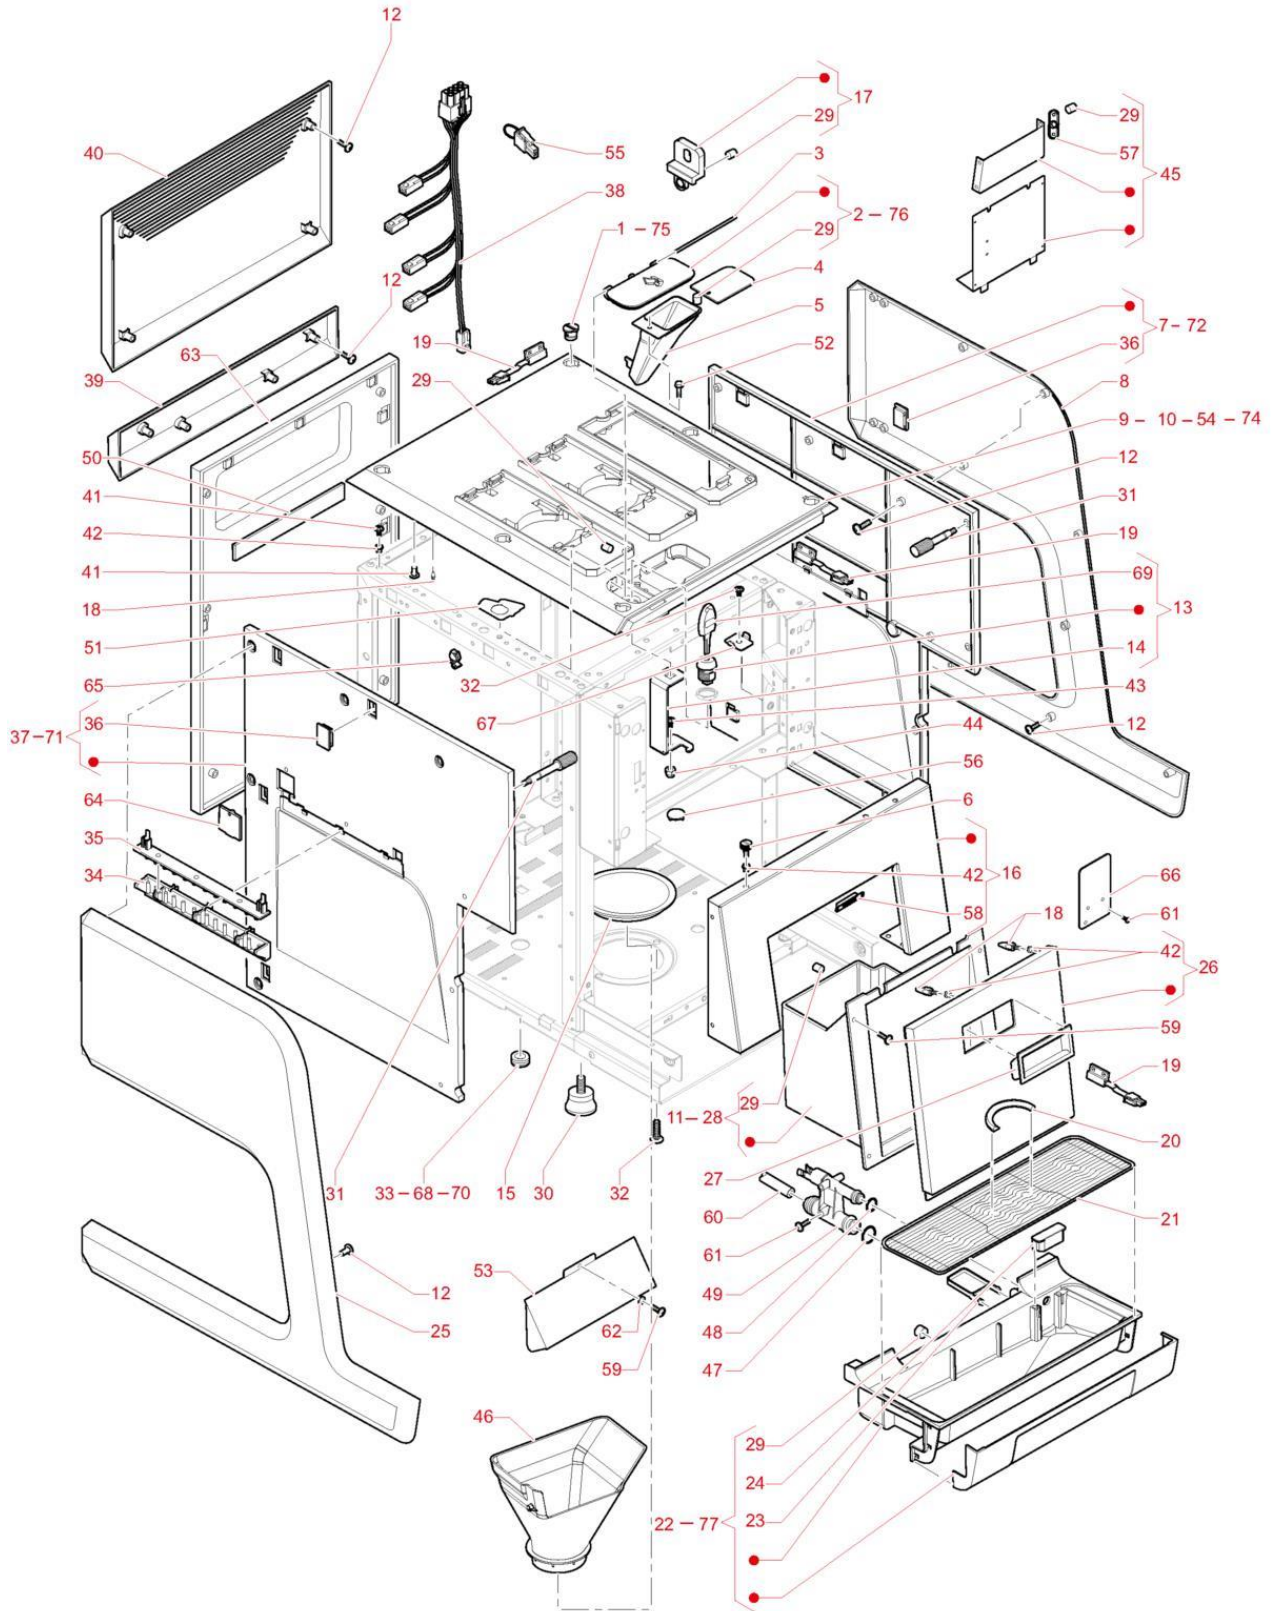

MAGISTER RELAX R100

2/13 CABINET