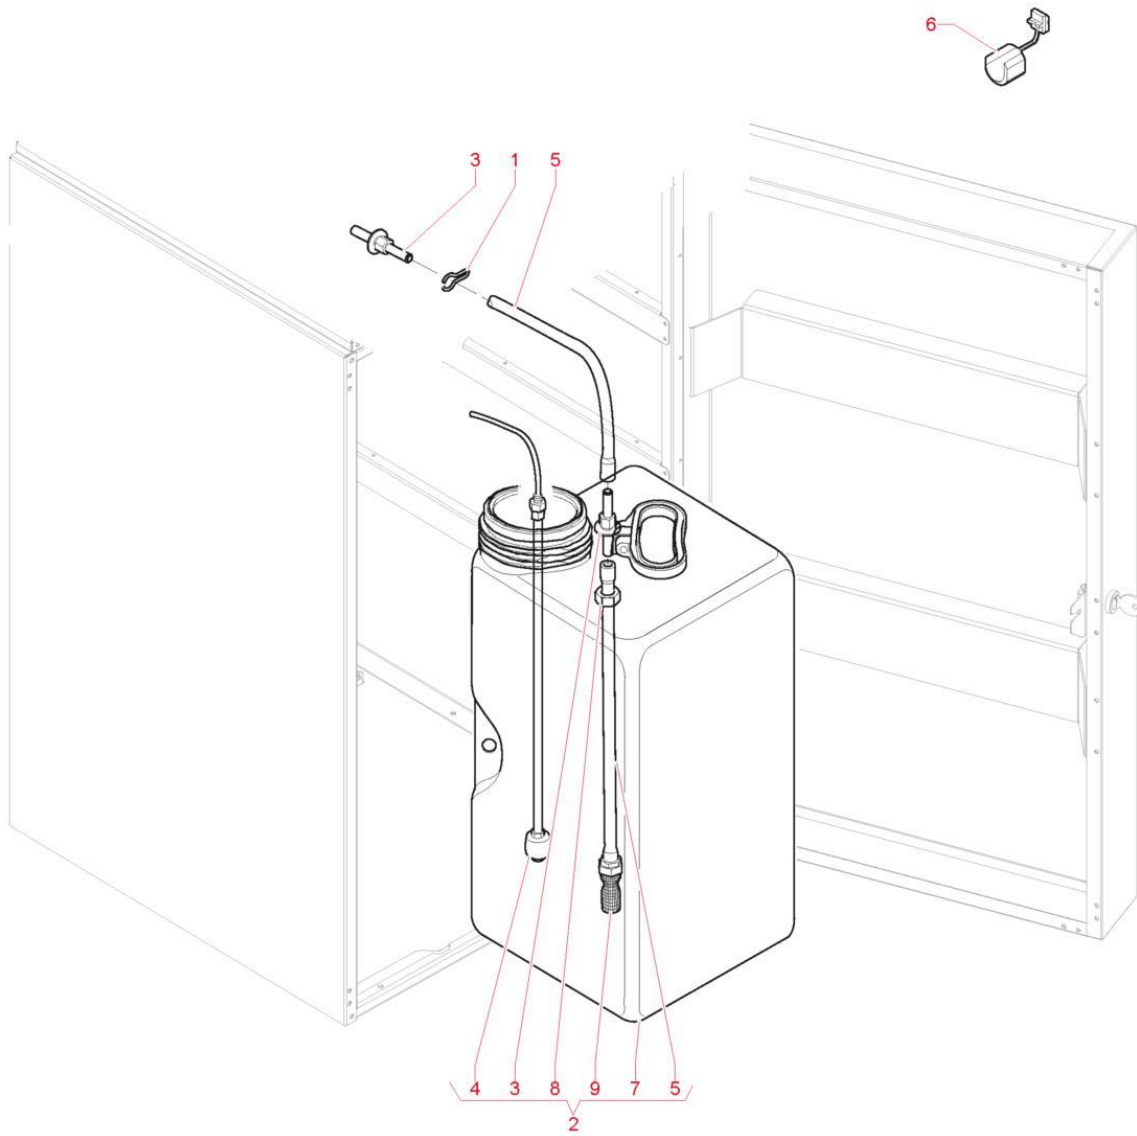

MAGISTER RELAX R100

13/13 Auto-supply kit 20 Lt