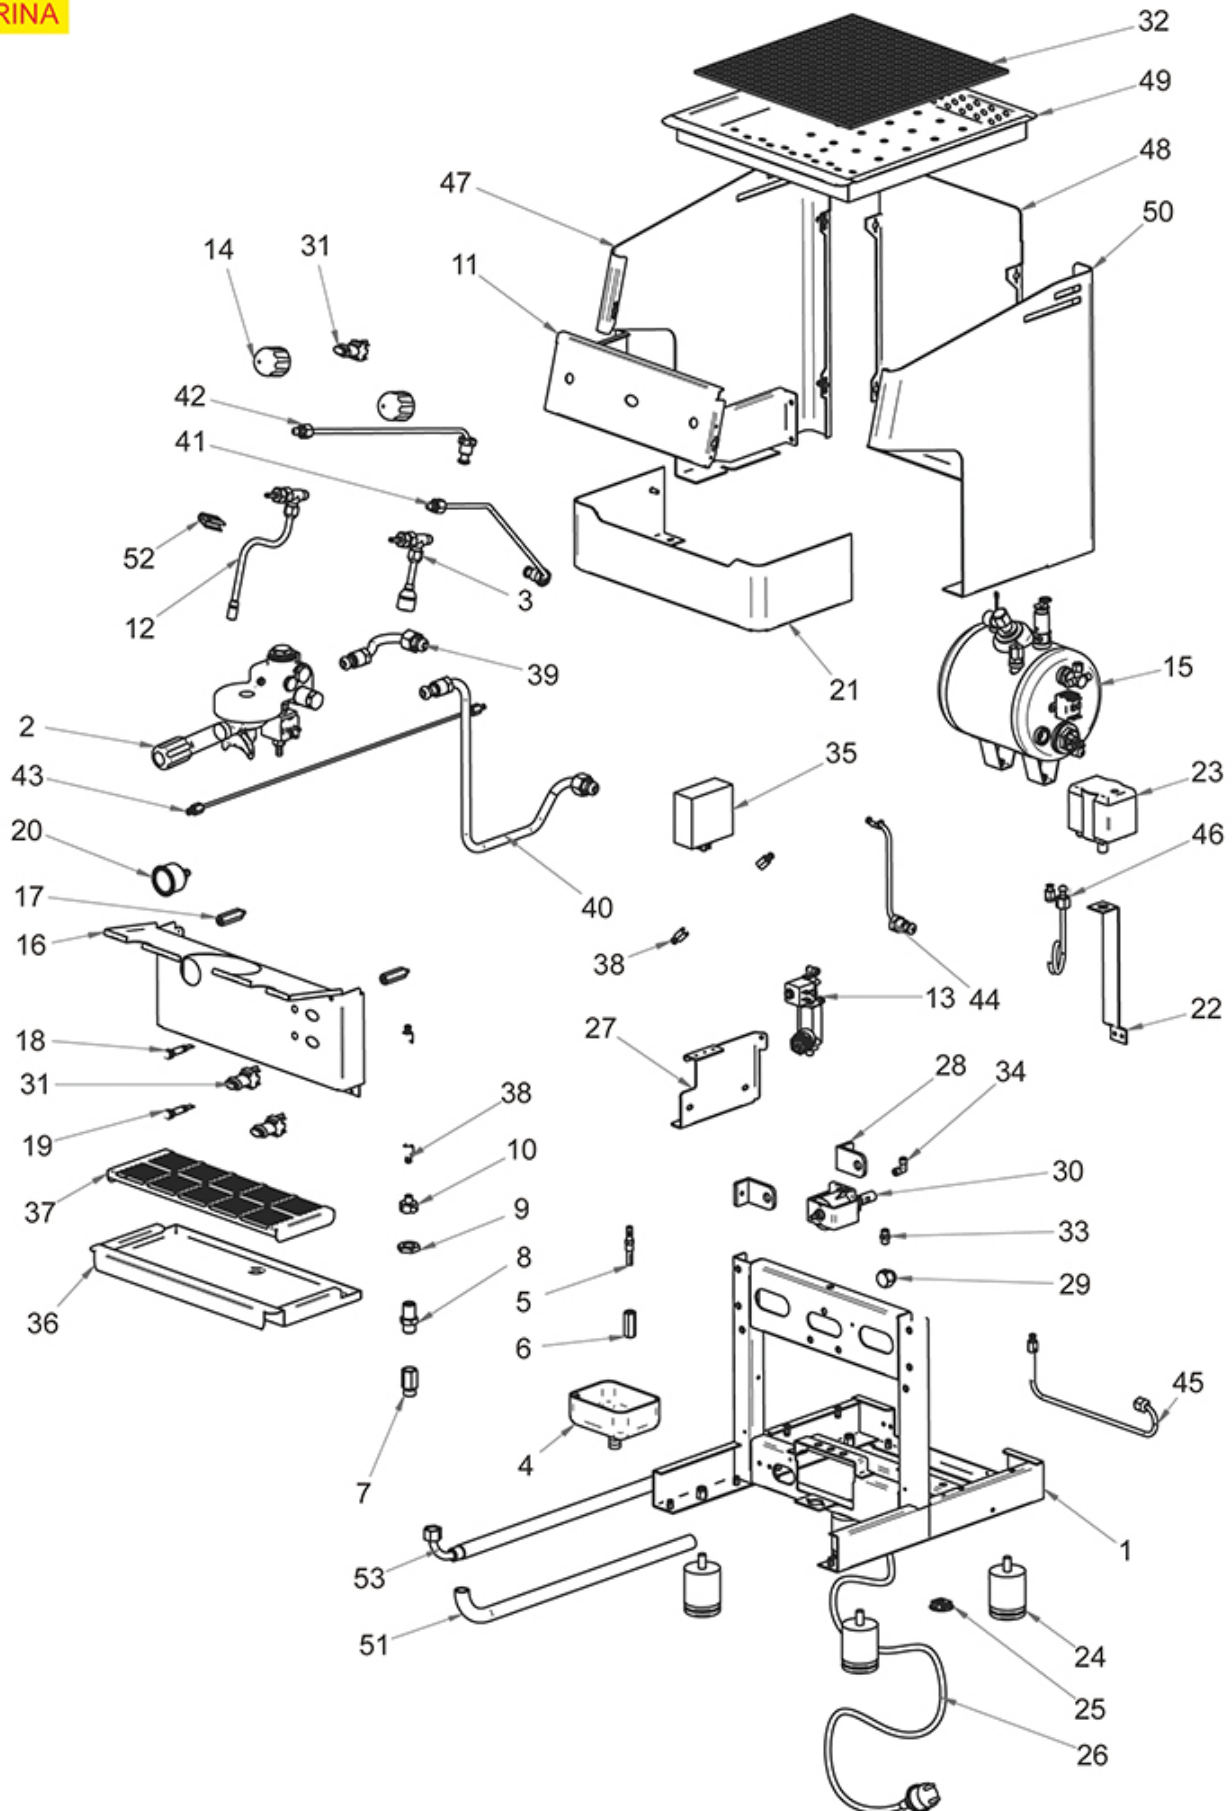

GENERAL DRAWING MARINA

MARINA

Positions without LF code no.: upon request

FIAMMA RST

Position	LF code no.	Description
4	1527049	DRAIN TRAY
14	1241187	WATER/STEAM TAP KNOB
18	3221132	INDICATOR LIGHT GREEN 230V
19	3221095	INDICATOR LIGHT ORANGE 230V
20	1245079	BOILER PRESSURE GAUGE $\varnothing$ 39 mm 0-2.5 bar
23	1320802	PRESSURE SWITCH P303T01 3-POLES 20A 1/4"
28	1331023	SQUARE VIBRATION DAMPER EX-EP-EK-EA
29	1349652	FITTING BAR 90° $\varnothing$ 1/8"F ULKA
30	1122737	VIBRATORY PUMP EP5 48W 230V 50Hz
30	2102265	VIBRATION PUMP EP5 41W 120V 60Hz
33	3349318	FITTING $\varnothing$ 1/8"M-1/8"M NICHEL-PLATED
35	1341046	LEVEL REGULATOR RST1 230V