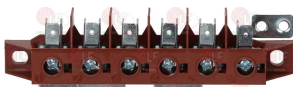

FIAMMA RST 4.0.000.0955

1319636 PUSH-BUTTON PANEL 5 BUTTONS

FIAMMA RST 4.0.000.0980

1319395 SWITCH 1-POLE COMPLETE 10A 250V
for coffee brewing

FIAMMA RST 4.0.000.0510

Terminal blocks

3247009 TERMINAL BLOCK 6-POLES FV122/B 40A 600V
for cable max 6 mm²
operating temperature 150°C
nominal voltage 450 V