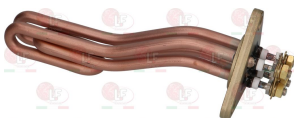

FIAMMA RST 5.0.000.0305

1755330 HEATING ELEMENT 1800W 230V
immersed length 170 mm - 4 poles
distance between the holes 57 mm
flange 78x78 mm
for coffee machines with 1 group