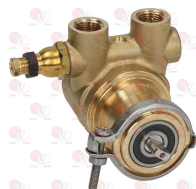

FIAMMA RST

1168011 STAINLESS STEEL CLAMP FOR FLANGE PUMP

FIAMMA RST

Suitable for:

FIAMMA RST

Suitable for:

5109998 VOLUMETRIC PUMP ROTOFLOW ø 3/8" GAS

clamp fitting
 capacity 200 L/h
 with balanced by-pass
 fitting ø 3/8" GAS/BSP
 NSF certified
 model STANDARD
 length without pin 82.5 mm
 VERSION OF THE PUMP ECO-BRASS
 made of brass CW510L (OT57)
 low in lead <=0.25%