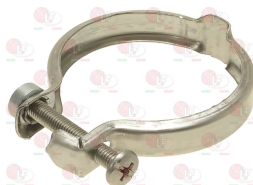

1384014 SHOWER CLEANING BRUSH RED

FIAMMA RST

Caps

1439062 CAP \varnothing 3/8" M FOR DELIVERY GROUP

FIAMMA RST 5.0.025.0021

Clamps

1168011 STAINLESS STEEL CLAMP FOR FLANGE PUMP

FIAMMA RST