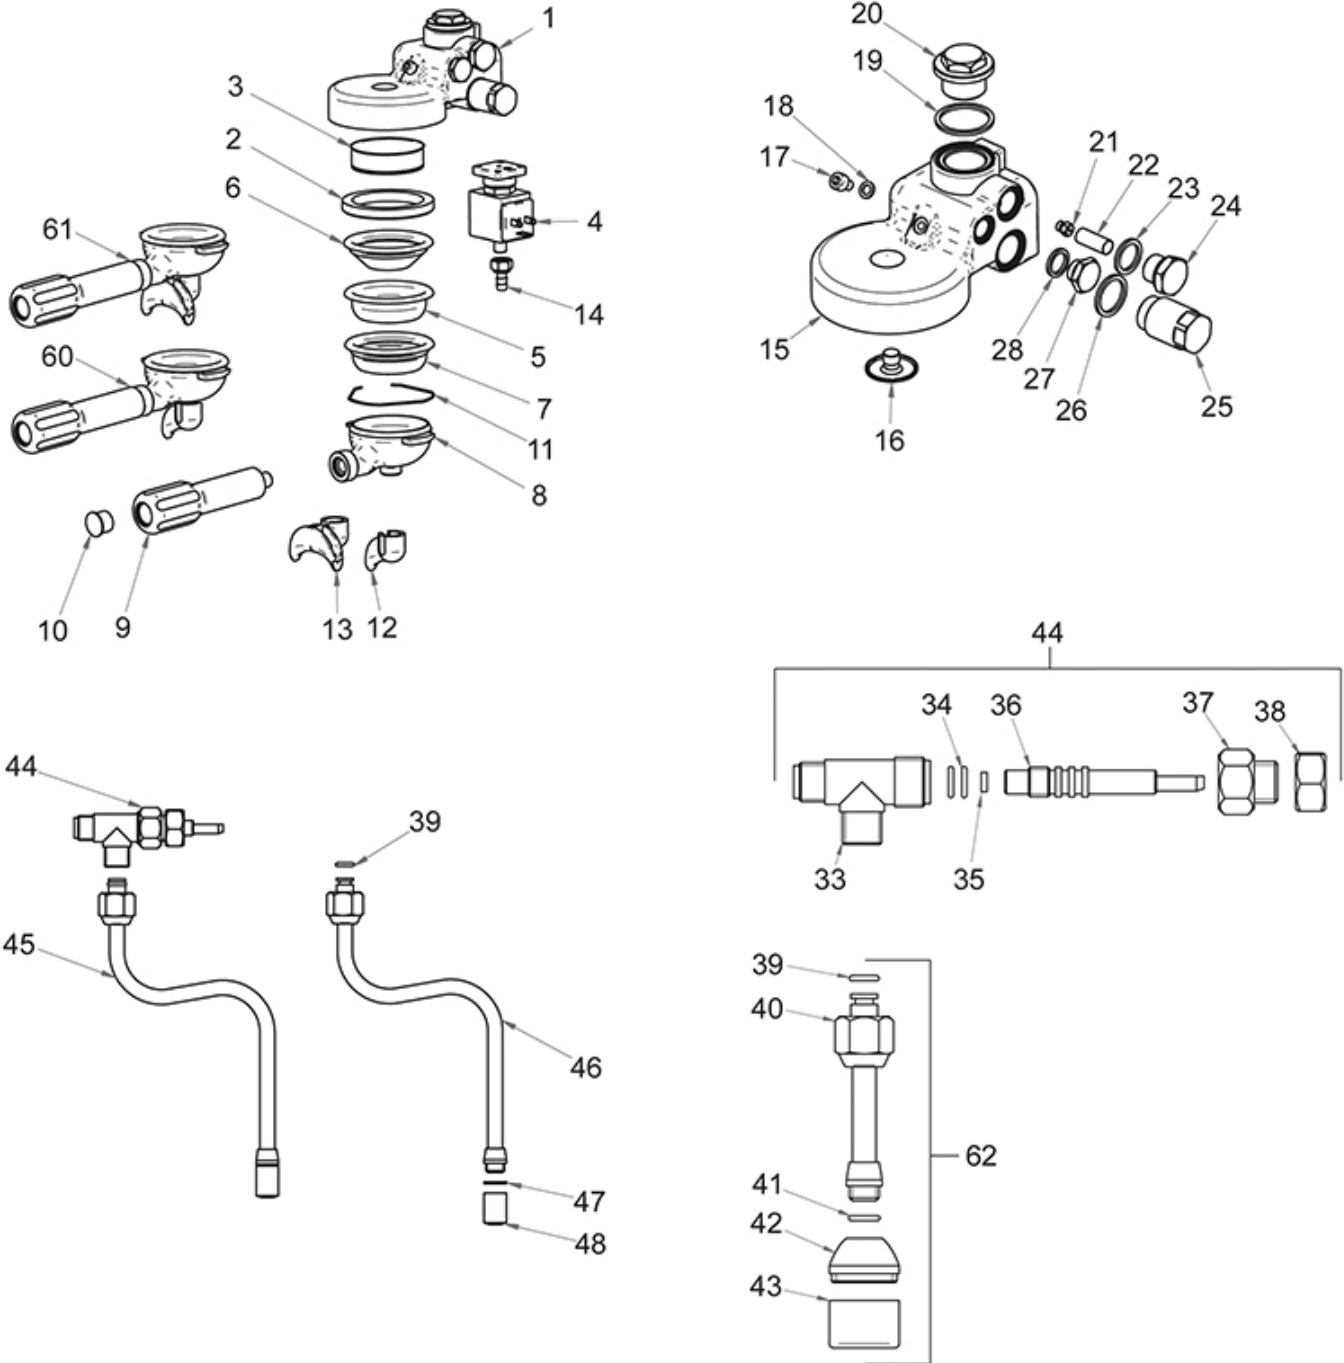

GROUP AND TAPS MARINA

MARINA

0+100°C	---	100
0+100°C	---	101
0+100°C	---	102
0,60L 6 cups	---	103
0,70L 9 cups	---	104
1,10L 12 cups	---	105
---	---	106

INOX 18/10

0,20L 2 cups	200
0,30L 3 cups	201
0,45L 4 cups	202
0,60L 6 cups	203
0,70L 9 cups	204
1,10L 12 cups	205
---	206

INOX 18/10

0,10L 1 cup	300
---	301
0,35L 3 cups	302
0,60L 6 cups	303
1,00L 10 cups	304
1,50L 12 cups	305
---	306

INOX AISI 202

0,25L 2 cups	400
0,35L 3 cups	401
0,50L 4 cups	402
0,75L 6 cups	403
1,00L 10 cups	404
1,50L 13 cups	405
---	406

INOX 18/10

Positions without LF code no.: upon request