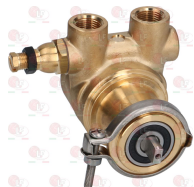

Rotary vane pumps

1330002 ROTARY VANE PUMP ROTOFLOW $\varnothing$ 3/8" NPT
clamp connection
flowrate 200 L/h
equipped with balanced bypass
NSF - WRAS certified
model STANDARD
length without pin 82.5 mm

FIAMMA RST 5.0.000.0040

1168011 STAINLESS STEEL CLAMP FOR FLANGE PUMP