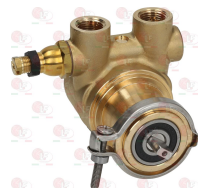

FIAMMA RST 5.0.000.0040

1168011 STAINLESS STEEL CLAMP FOR FLANGE PUMP

FIAMMA RST

Suitable for:

Suitable for:

1330101 ROTARY VANE PUMP ROTOFLOW \varnothing 3/8" NPT

flange connection
 flowrate 100 L/h
 with balanced by-pass
 fitting \varnothing 3/8" conical NPT
 NSF approved
 model STANDARD
 length without pin 82.5 mm
 PUMP VERSION ECO-BRASS
 made of BRASS CW510L (OT57)
 low in lead $\leq 0.25\%$

FIAMMA RST

1168011 STAINLESS STEEL CLAMP FOR FLANGE PUMP

FIAMMA RST

1330102 ROTARY VANE PUMP ROTOFLOW \varnothing 3/8" NPT

flange connection
 flowrate 200 L/h
 with balanced by-pass
 fitting \varnothing 3/8" conical NPT
 NSF approved
 model STANDARD
 length without pin 82.5 mm
 PUMP VERSION ECO-BRASS
 made of BRASS CW510L (OT57)
 low in lead $\leq 0.25\%$

FIAMMA RST

1168011 STAINLESS STEEL CLAMP FOR FLANGE PUMP

FIAMMA RST

1330040 VOLUMETRIC PUMP ODE \varnothing 3/8" GAS/BSP

TECNOPLIMER PPS body
 clamp connection
 flowrate 150 litri/h
 with balanced bypass
 fittings \varnothing 3/8" GAS/BSP st. steel
 NSF approved - FOOD-SAFE