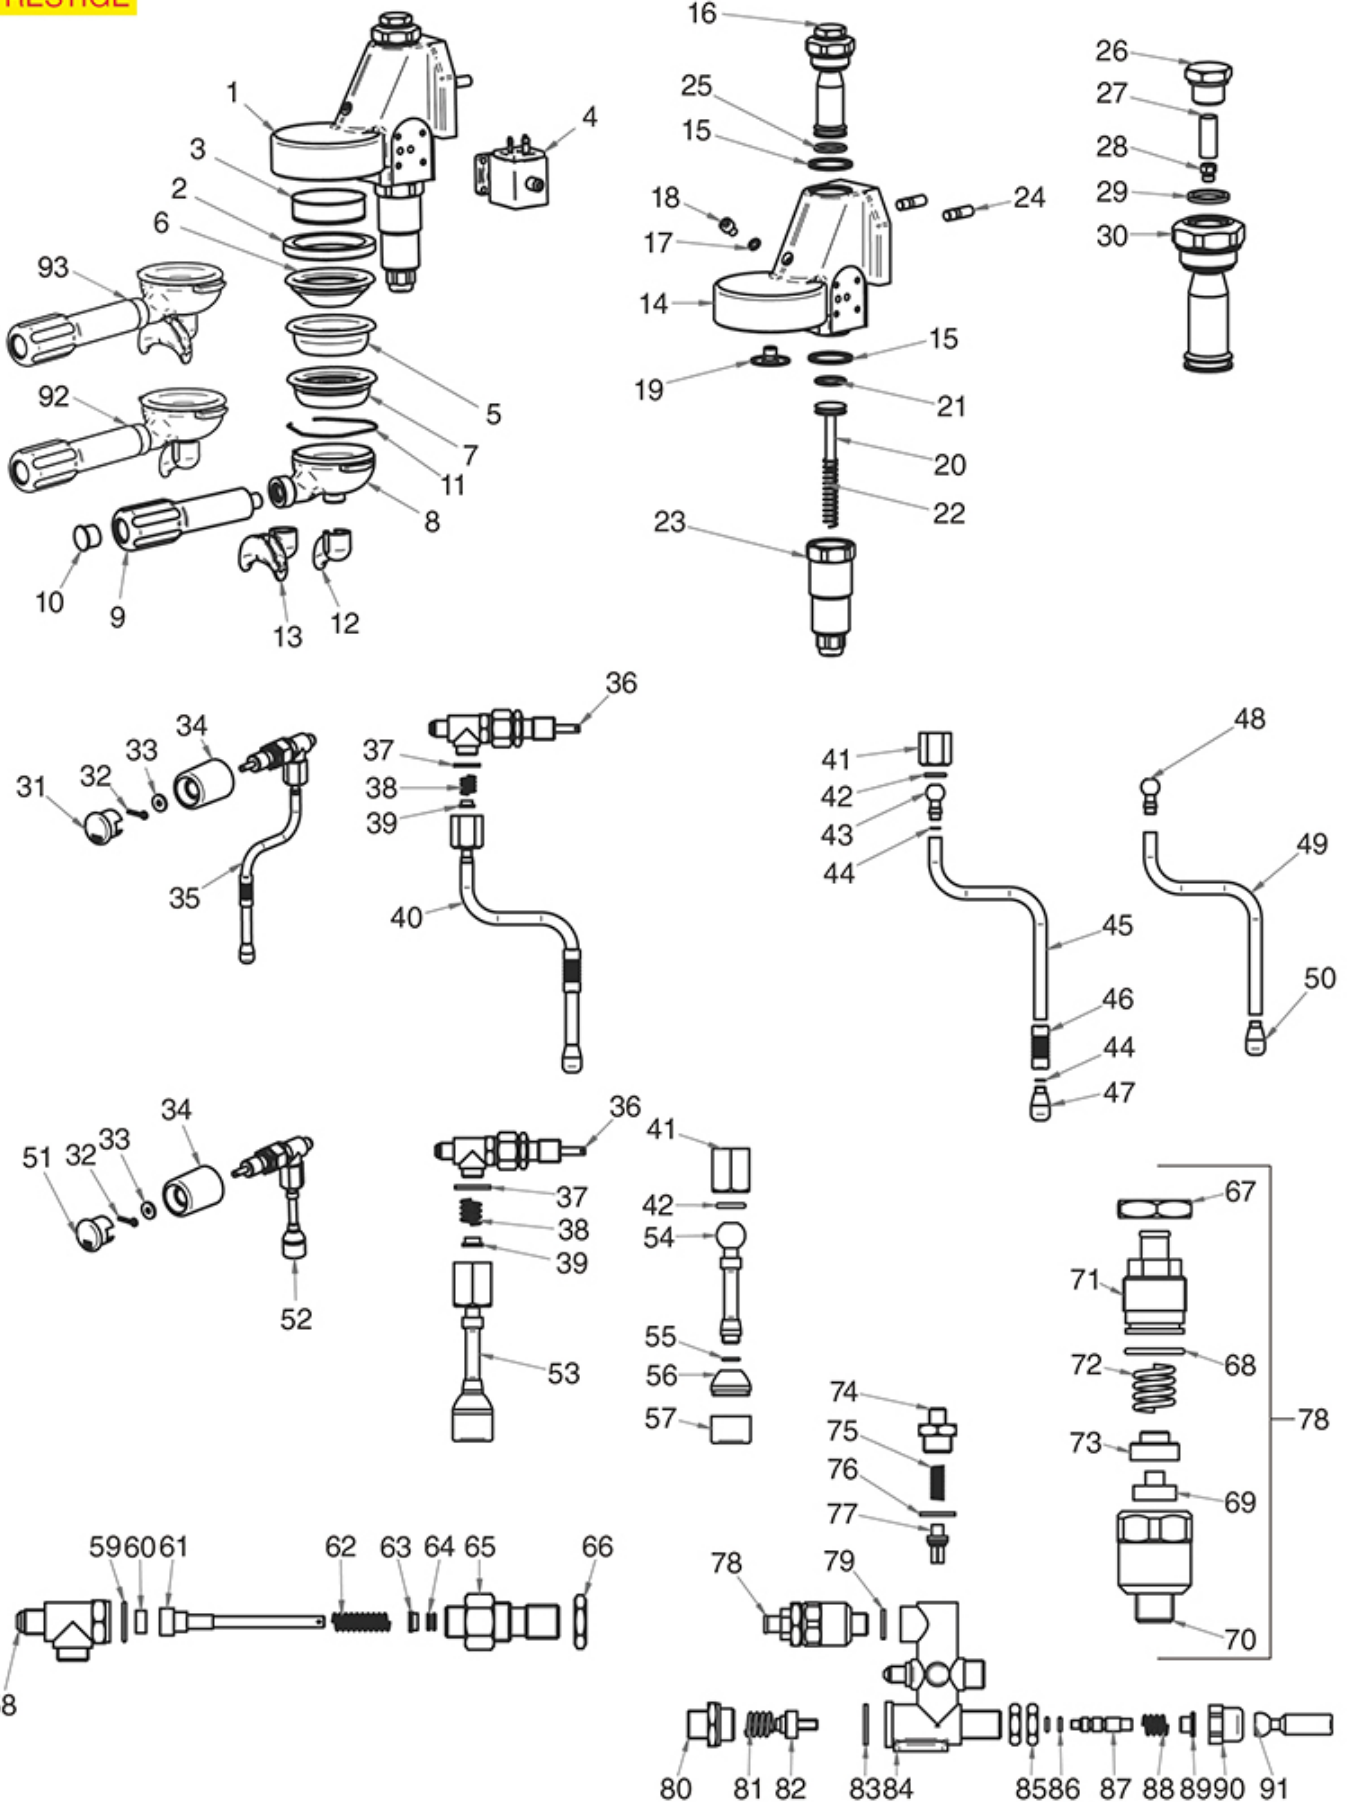

GROUP AND TAPS PRESTIGE

PRESTIGE

Positions without LF code no.: upon request

FIAMMA RST

Pos.	LF code no.	Description	Pos.	LF code no.	Description
2	1186725	FILTER HOLDER GASKET $\varnothing$ 73x57x8.5 mm	82	1523412	INLET VALVE
3	1081016	SHOWER SCREEN $\varnothing$ 60 mm	83	1186731	PTFE FLAT GASKET $\varnothing$ 24x19x2 mm
3	1081116	SHOWER SCREEN $\varnothing$ 60 mm	85	1449804	NUT $\varnothing$ 3/8" F H4 SPANNER 19
3	1081216	SHOWER SCREEN $\varnothing$ 60 mm	86	1786286	O-RING R4 EPDM
3	1081516	SHOWER $\varnothing$ 60 mm	87	1324169	INLET TAP PIN
4	1120102	3-WAY SOLENOID VALVE LUCIFER 115V 60Hz	88	1250151	SPRING $\varnothing$ 12x15 mm FOR STEAM PIPE
4	1120330	3-WAY SOLENOID VALVE LUCIFER 240V 50Hz	90	1358013	NUT $\varnothing$ 3/8" F FOR DRAIN TAP
5	1160339	BLIND FILTER $\varnothing$ 70x17 mm	91	1324162	PIN FOR INLET TAP
6	1160251	1 CUP FILTER 6 g $\varnothing$ 70x20.5 mm	92	1165110	COMPLETE FILTER HOLDER 1 CUP BIANCHI
7	1160252	FILTER 2-CUP 12 g $\varnothing$ 70x21 mm	93	1165111	COMPLETE FILTER HOLDER 2 CUPS BIANCHI
8	1165064	FILTER HOLDER COFFEE MACH. BFC/ROYAL/RK			
9	1241169	FILTER HOLDER HANDLE M12			
10	5051776	CAP CHROME PL. FOR FILTER HOLDER HANDLE			
11	1250333	FILTER LOCKING SPRING $\varnothing$ 1.30 mm ST. STEEL			
12	1022059	SPOUT SINGLE $\varnothing$ 3/8"			
13	1022506	SPOUT DOUBLE $\varnothing$ 3/8"			
15	1186328	PTFE FLAT GASKET $\varnothing$ 35x30x2 mm			
17	1186099	PTFE FLAT GASKET $\varnothing$ 10x6x1 mm			
18	1184804	CYLINDER HEAD SCREW M6x8			
19	1501561	BREW GROUP SPRAY NOZZLE $\varnothing$ 30 mm M10x1			
20	1324166	INFUSER PIN			
21	1786300	O-RING 0128 GREEN VITON			
22	1250548	SPRING $\varnothing$ 11x58 mm BREWING			
23	1027018	DRAIN SLEEVE CHROME-PLATED			
24	1184009	STAINLESS STEEL M8x25 mm STUD			
25	1186026	O-RING 03081 RED SILICONE			
26	1439062	CAP $\varnothing$ 3/8" M FOR DELIVERY GROUP			
27	1160517	WATER FILTER $\varnothing$ 8.5x22 mm			
28	1501541	NOZZLE M6x1 HOLE $\varnothing$ 0,8 mm			
29	1186314	PTFE FLAT GASKET $\varnothing$ 22x17x2 mm			
30	1027116	DRAIN SLEEVE CHROME-PLATED UPPER			
32	1389001	COTTER PIN OF S/STEEL $\varnothing$ 2x20 mm			
33	1528089	WASHER FLAT / MADE OF BRASS $\varnothing$ 21.6x6.5x2			
34	1241003	KNOB FOR WATER/STEAM TAP			
36	1548027	WATER/STEAM TAP			
37	1186201	GASKET FLAT PTFE $\varnothing$ 21x16.8x2 mm			
38	1250151	SPRING $\varnothing$ 12x15 mm FOR STEAM PIPE			
39	1186670	STEAM PIPE ARTICULATION BUSHING $\varnothing$ 12x5mm			
40	1549045	STAIN. STEEL COMPLETE STEAM PIPE $\varnothing$ 10 mm			
41	1548028	NUT $\varnothing$ 3/8" F FOR WATER STEAM PIPE			
42	1186805	O-RING 0115 EPDM			
44	1186713	ORM GASKET 0060-12 EPDM			
46	1186924	BURN PREVENTING PIPE HANDGRIP $\varnothing$ 10 mm			
47	1449065	STEAM NOZZLE ST. STEEL			
51	1241045	WATER CAP FOR KNOB			
53	1449002	COMPLETE CHROME-PLATED WATER PIPE			
55	1186556	O-RING R6 EPDM			
58	1348004	TAP BODY			
59	1786289	FLAT COPPER GASKET $\varnothing$ 22x17x2 mm			
60	1186442	BLIND GASKET $\varnothing$ 12x5.8 mm SILICONE			
61	1324066	WATER/STEAM TAP PIN			
62	1250415	TAP SPRING $\varnothing$ 10.5x32 mm			
63	1186244	SPRING BUSHING			
64	1186854	O-RING EPDM R5			
65	1324167	TAP PIN			
66	1349504	NUT $\varnothing$ 1/2" WRENCH 25x6 mm			
68	1786295	ORM GASKET 0170-20 EPDM			
69	1186129	GASKET FLAT NBR $\varnothing$ 15/6x10 mm			
69	5054835	FLAT VITON GASKET $\varnothing$ 15/6x10 mm			
72	1250349	SPRING $\varnothing$ 14.5x28 mm INLET TAP			
75	1250202	SPRING $\varnothing$ 8x30 mm			
76	1186201	GASKET FLAT PTFE $\varnothing$ 21x16.8x2 mm			
77	1720011	TRIANGULAR NON-RETURN VALVE			
78	1720010	EXPANSION VALVE $\varnothing$ 1/4" M 8-12 bar			
79	1786301	FLAT PTFE GASKET $\varnothing$ 18x13.5x2 mm			
81	1250349	SPRING $\varnothing$ 14.5x28 mm INLET TAP