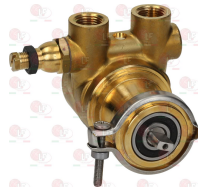

FIAMMA RST 5.0.000.0040

1168011 STAINLESS STEEL CLAMP FOR FLANGE PUMP

FIAMMA RST

Suitable for:

Suitable for:

1330101 ROTARY VANE PUMP ROTOFLOW \varnothing 3/8" NPT

flange connection
 flowrate 100 L/h
 with balanced by-pass
 fitting \varnothing 3/8" conical NPT
 NSF approved
 model STANDARD
 length without pin 82.5 mm
 PUMP VERSION ECO-BRASS
 made of BRASS CW510L (OT57)
 low in lead $\leq 0.25\%$

FIAMMA RST

1168011 STAINLESS STEEL CLAMP FOR FLANGE PUMP

FIAMMA RST

1330102 ROTARY VANE PUMP ROTOFLOW \varnothing 3/8" NPT

flange connection
 flowrate 200 L/h
 with balanced by-pass
 fitting \varnothing 3/8" conical NPT
 NSF approved
 model STANDARD
 length without pin 82.5 mm
 PUMP VERSION ECO-BRASS
 made of BRASS CW510L (OT57)
 low in lead $\leq 0.25\%$