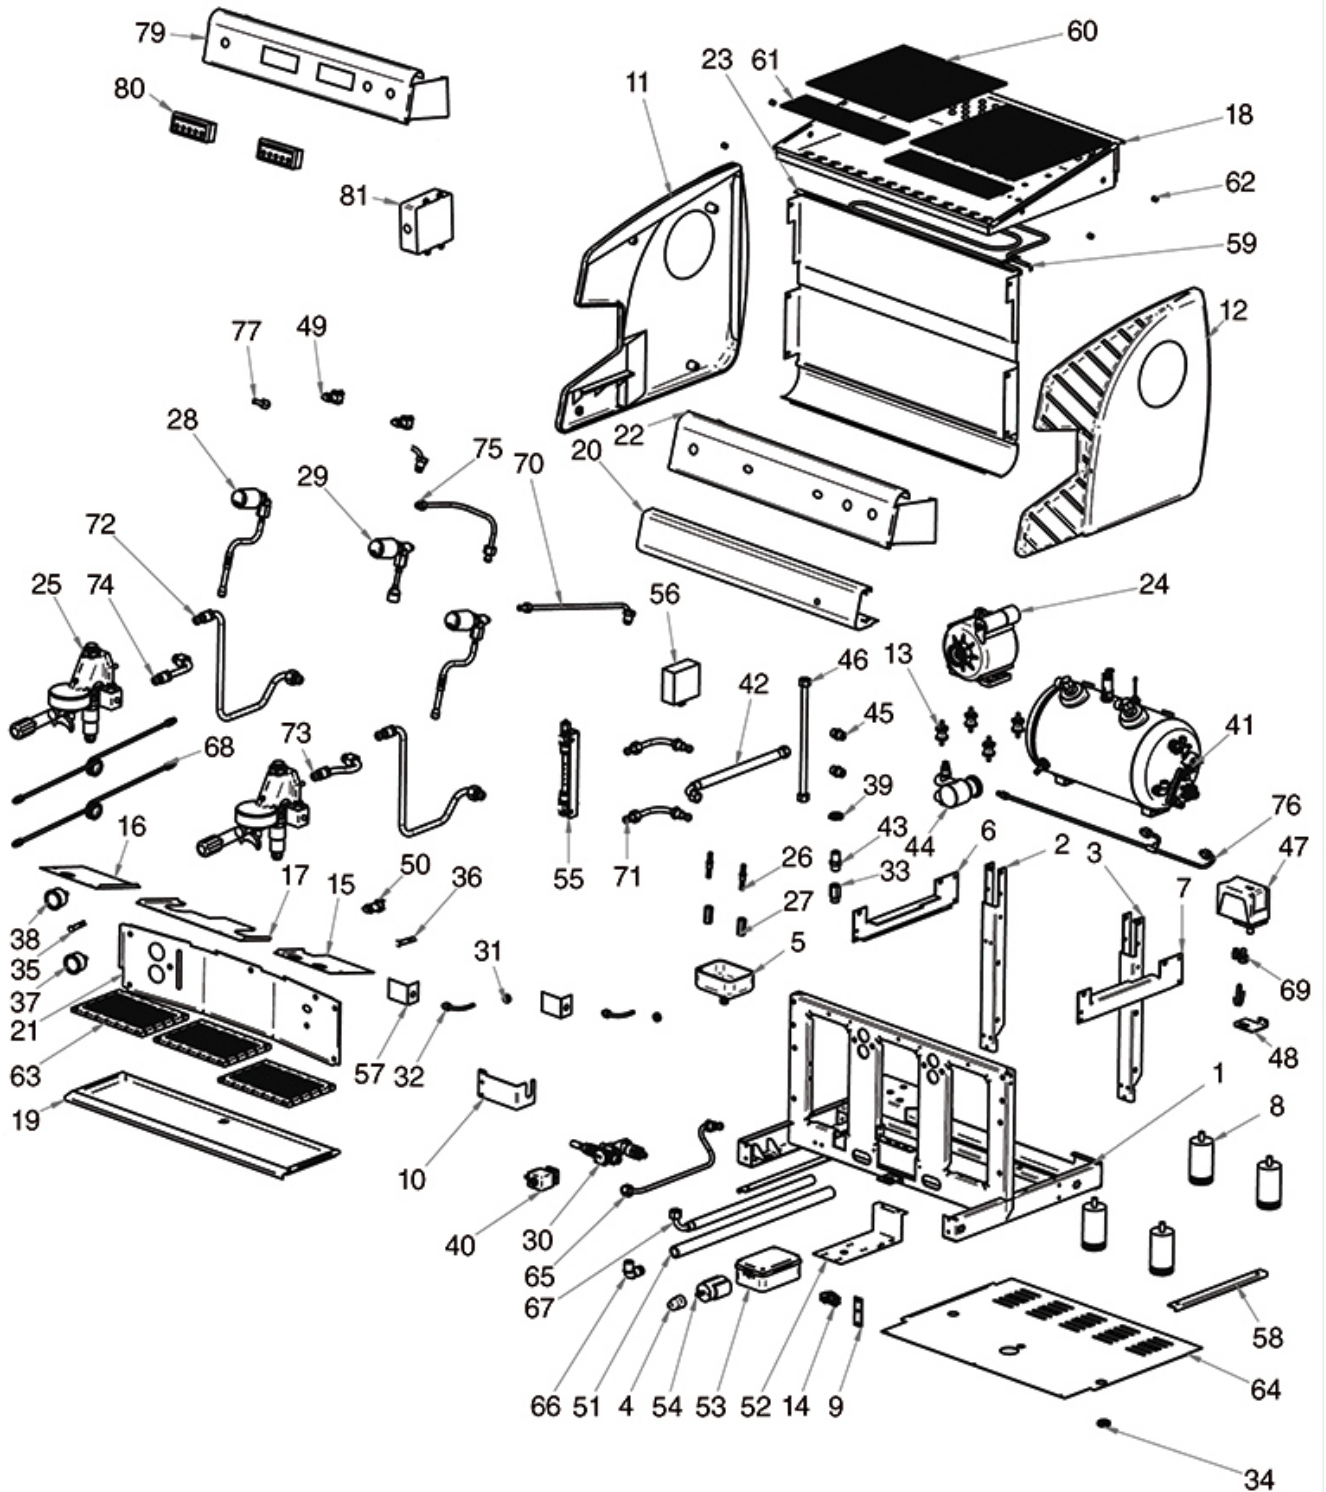

Suitable universal spare parts may not be included

GENERAL DRAWING PRESTIGE

PRESTIGE

FIAMMA RST

Position	LF code no.	Description
5	1527049	DRAIN TRAY
30	1358012	WATER INLET TAP
35	3221132	INDICATOR LIGHT GREEN 230V
36	3221095	INDICATOR LIGHT ORANGE 230V
37	1245078	PRESSURE GAUGE PUMP \varnothing 39 mm 0÷16 bar
38	1245079	BOILER PRESSURE GAUGE \varnothing 39 mm 0÷2.5 bar
40	1120279	SOLENOID VALVE ODE 2 WAYS 110/120V 15VA
40	1120352	2-WAY SOLENOID VALVE PARKER 230V 50/60Hz
44	1330002	ROTARY VANE PUMP ROTOFLOW \varnothing 3/8" NPT
47	1320531	PRESSURE SWITCH P302/6 3-POLES 30A
54	1057038	SELECTOR SWITCH 0-2 POSITIONS 25A 690V
55	1201001	LEVEL GLASS ASSEMBLY
56	1341046	LEVEL REGULATOR RST1 230V
57	1192186	SOLENOID VALVE COVER
80	1319497	PUSH-BUTTON PANEL 5 BUTTONS
81	1054058	DOSER CONTROL BOX 1-3 GROUPS 230V