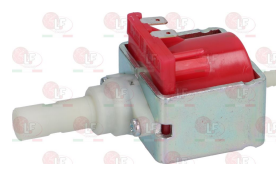

FIAMMA RST 5.0.000.0041

Water inlet taps

1523412 INLET VALVE
for inlet water tap
length 25 mm