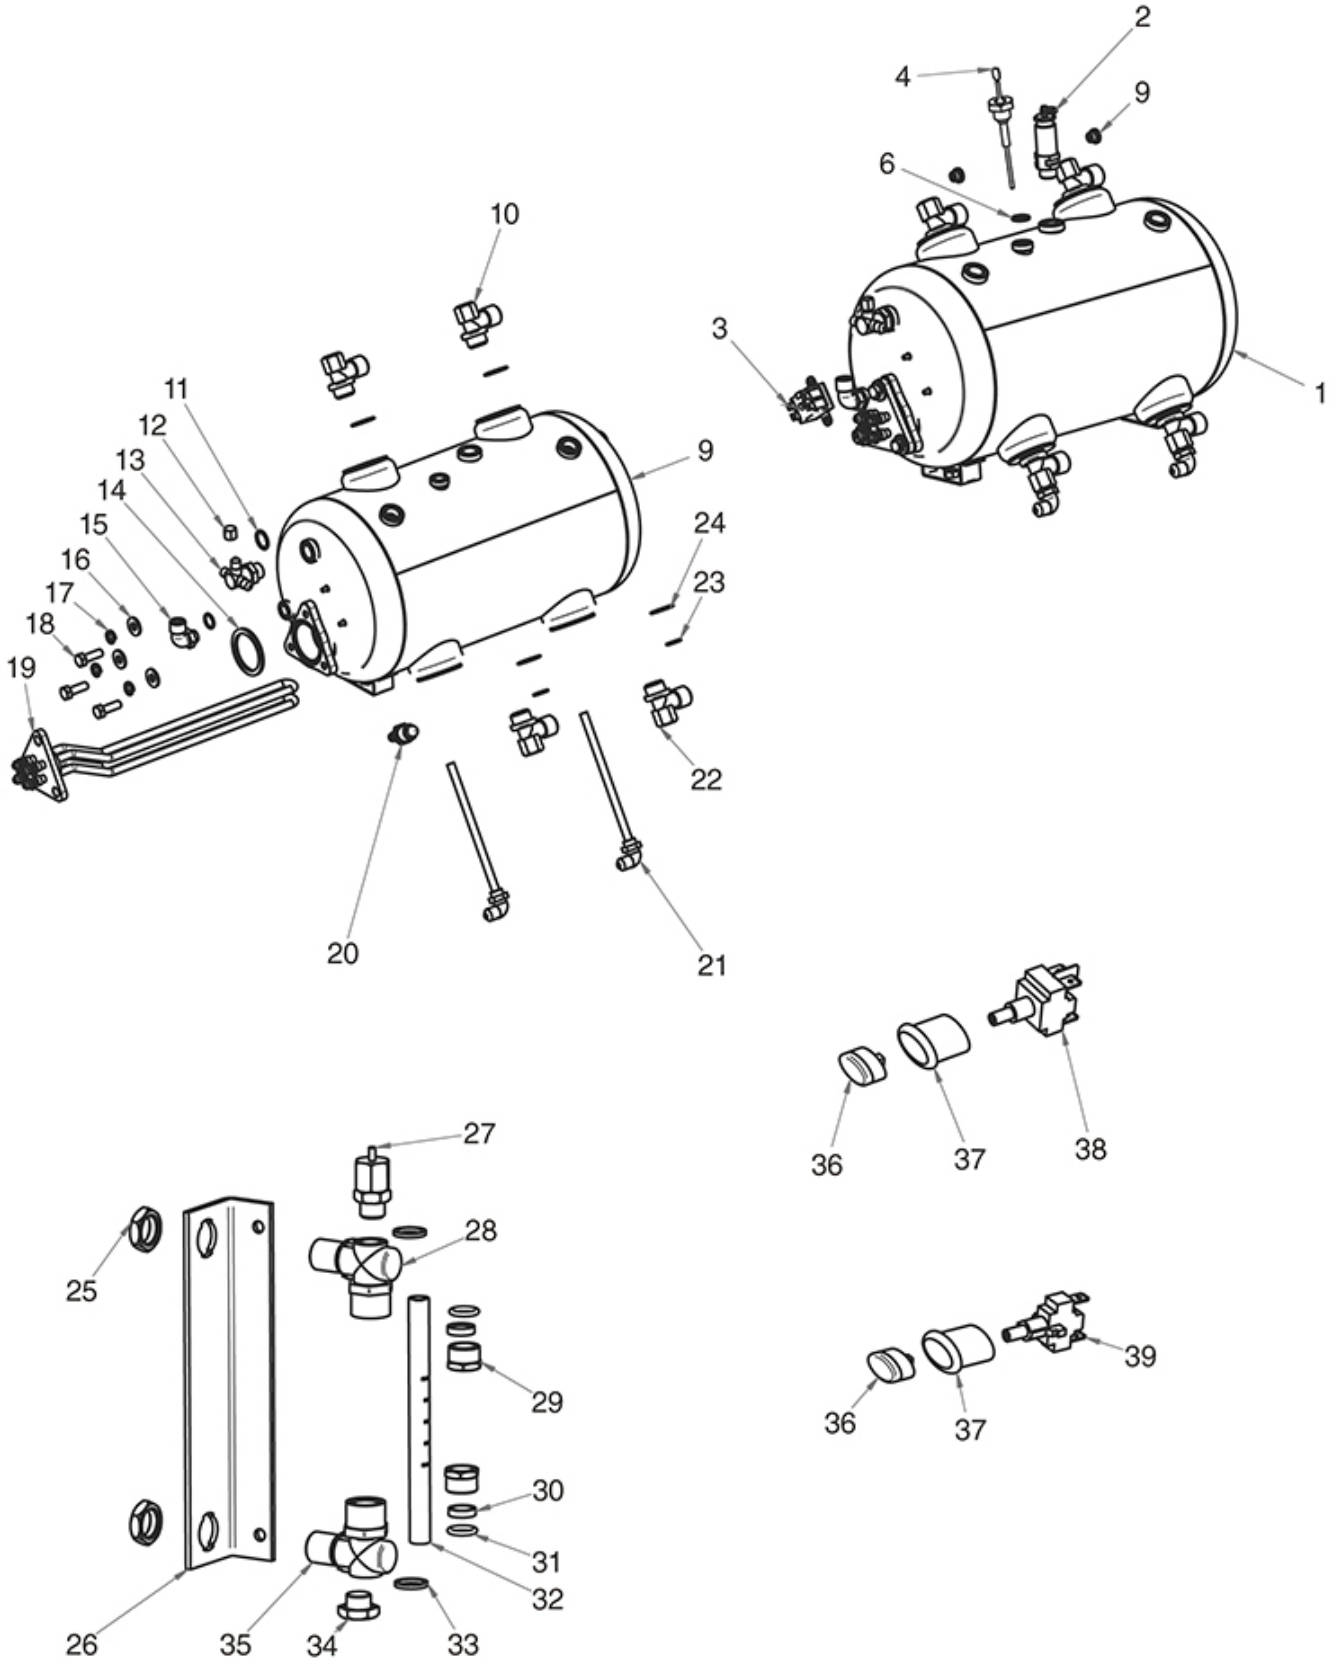

BOILER AND LEVEL GAUGE PRESTIGE

PRESTIGE

Positions without LF code no.: upon request

FIAMMA RST

Position	LF code no.	Description
2	1523003	BOILER VALVE $\varnothing$ 3/8"M - 1.6 bar CE/PED
3	1444511	CONTACT THERMOSTAT 130°C
4	3341011	LEVEL PROBE $\varnothing$ 1/4"M-140 mm
6	1786301	FLAT PTFE GASKET $\varnothing$ 18x13.5x2 mm
10	1349014	BOILER FITTING $\varnothing$ 1/2"M-1/2"M
11	1786289	FLAT COPPER GASKET $\varnothing$ 22x17x2 mm
14	1186623	PTFE FLAT GASKET $\varnothing$ 53x43x3 mm
19	1755002	HEATING ELEMENT 3500W 230V
19	1755003	HEATING ELEMENT 5000W 230V
20	1349279	FITTING $\varnothing$ 3/8"M-10 mm FOR BOILER
21	1449010	INJECTOR PIPE $\varnothing$ 1/4"M
22	1349278	BOILER FITTING $\varnothing$ 1/2"M-1/2"M-1/4"F
23	1186048	ROUND COPPER GASKET $\varnothing$ 19x13x2.7 mm
24	1186047	ROUND COPPER GASKET $\varnothing$ 28x22x3 mm
25	1449804	NUT $\varnothing$ 3/8"F H4 SPANNER 19
27	1523538	BOILER EXHAUST VALVE $\varnothing$ 1/4"M
29	1349070	FITTING $\varnothing$ 3/8"M HOLE $\varnothing$ 12 mm
30	1186448	STUFFING GLAND RING $\varnothing$ 14.5x11.5x3.5 mm
31	1186318	O-RING 03043 EPDM
32	1201058	LEVEL GLASS $\varnothing$ 11x135 mm SCREEN PRINTED
33	1786301	FLAT PTFE GASKET $\varnothing$ 18x13.5x2 mm
36	1319634	PUSH-BUTTON ELLIPTICAL 21x11 mm BL/OR
37	1319635	ELLIPT. PUSH-BUTT. HOUSING 21x11mm BLACK
38	3319920	BIPOLAR SWITCH BLACK 16A 250V
39	1319395	SWITCH 1-POLE COMPLETE 10A 250V