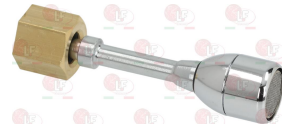

FIAMMA RST 5.0.016.0330

1549046 COMPLETE WATER PIPE
overall length 98 mm