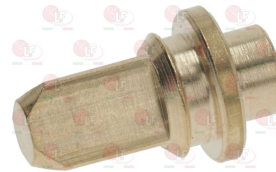

FIAMMA RST 5.0.016.0231

Nozzles

1501005 NOZZLE M6x1 HOLE $\varnothing$ 0,7 mm
for brew group