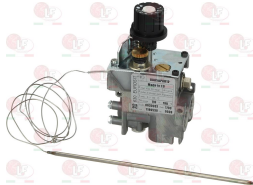

FIAMMA RST 5.0.000.1012

Gas valves and accessories

3526131 EUROSIT VALVE FOR FRYER 110÷190°C

inlet \varnothing 3/8" F - outlet \varnothing 3/8" F
 thermocouple connection M9x1
 maximum gas inlet pressure 50 mbar
 outlet pressure setting range
 3÷18 mbar outlet
 ambient temperature 0÷120°C
 capillary length 1050 mm
 bulb \varnothing 4x200 mm