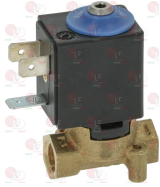

FIAMMA RST 5.0.025.0010

1081216 SHOWER SCREEN ø 60 mm

FIAMMA RST 5.0.025.0010

Suitable for:

FIAMMA RST

Suitable for:

Solenoid valves

1120183 SOLENOID VALVE AE 2 WAYS \varnothing 1/8" F 240V
coil SFA00 220/240V 50Hz 9/13VA