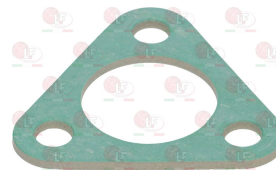

1186634 TRIANGULAR GASKET FOR HEATING ELEMENT
PTFE
dimensions 80x80x3 mm - internal hole \varnothing 40 mm
distance between the holes 58 mm

FIAMMA RST

1186538 TRIANGULAR GASKET FOR HEATING ELEMENT
free of asbestos
dimensions 80x80x2 mm - internal hole 40 mm